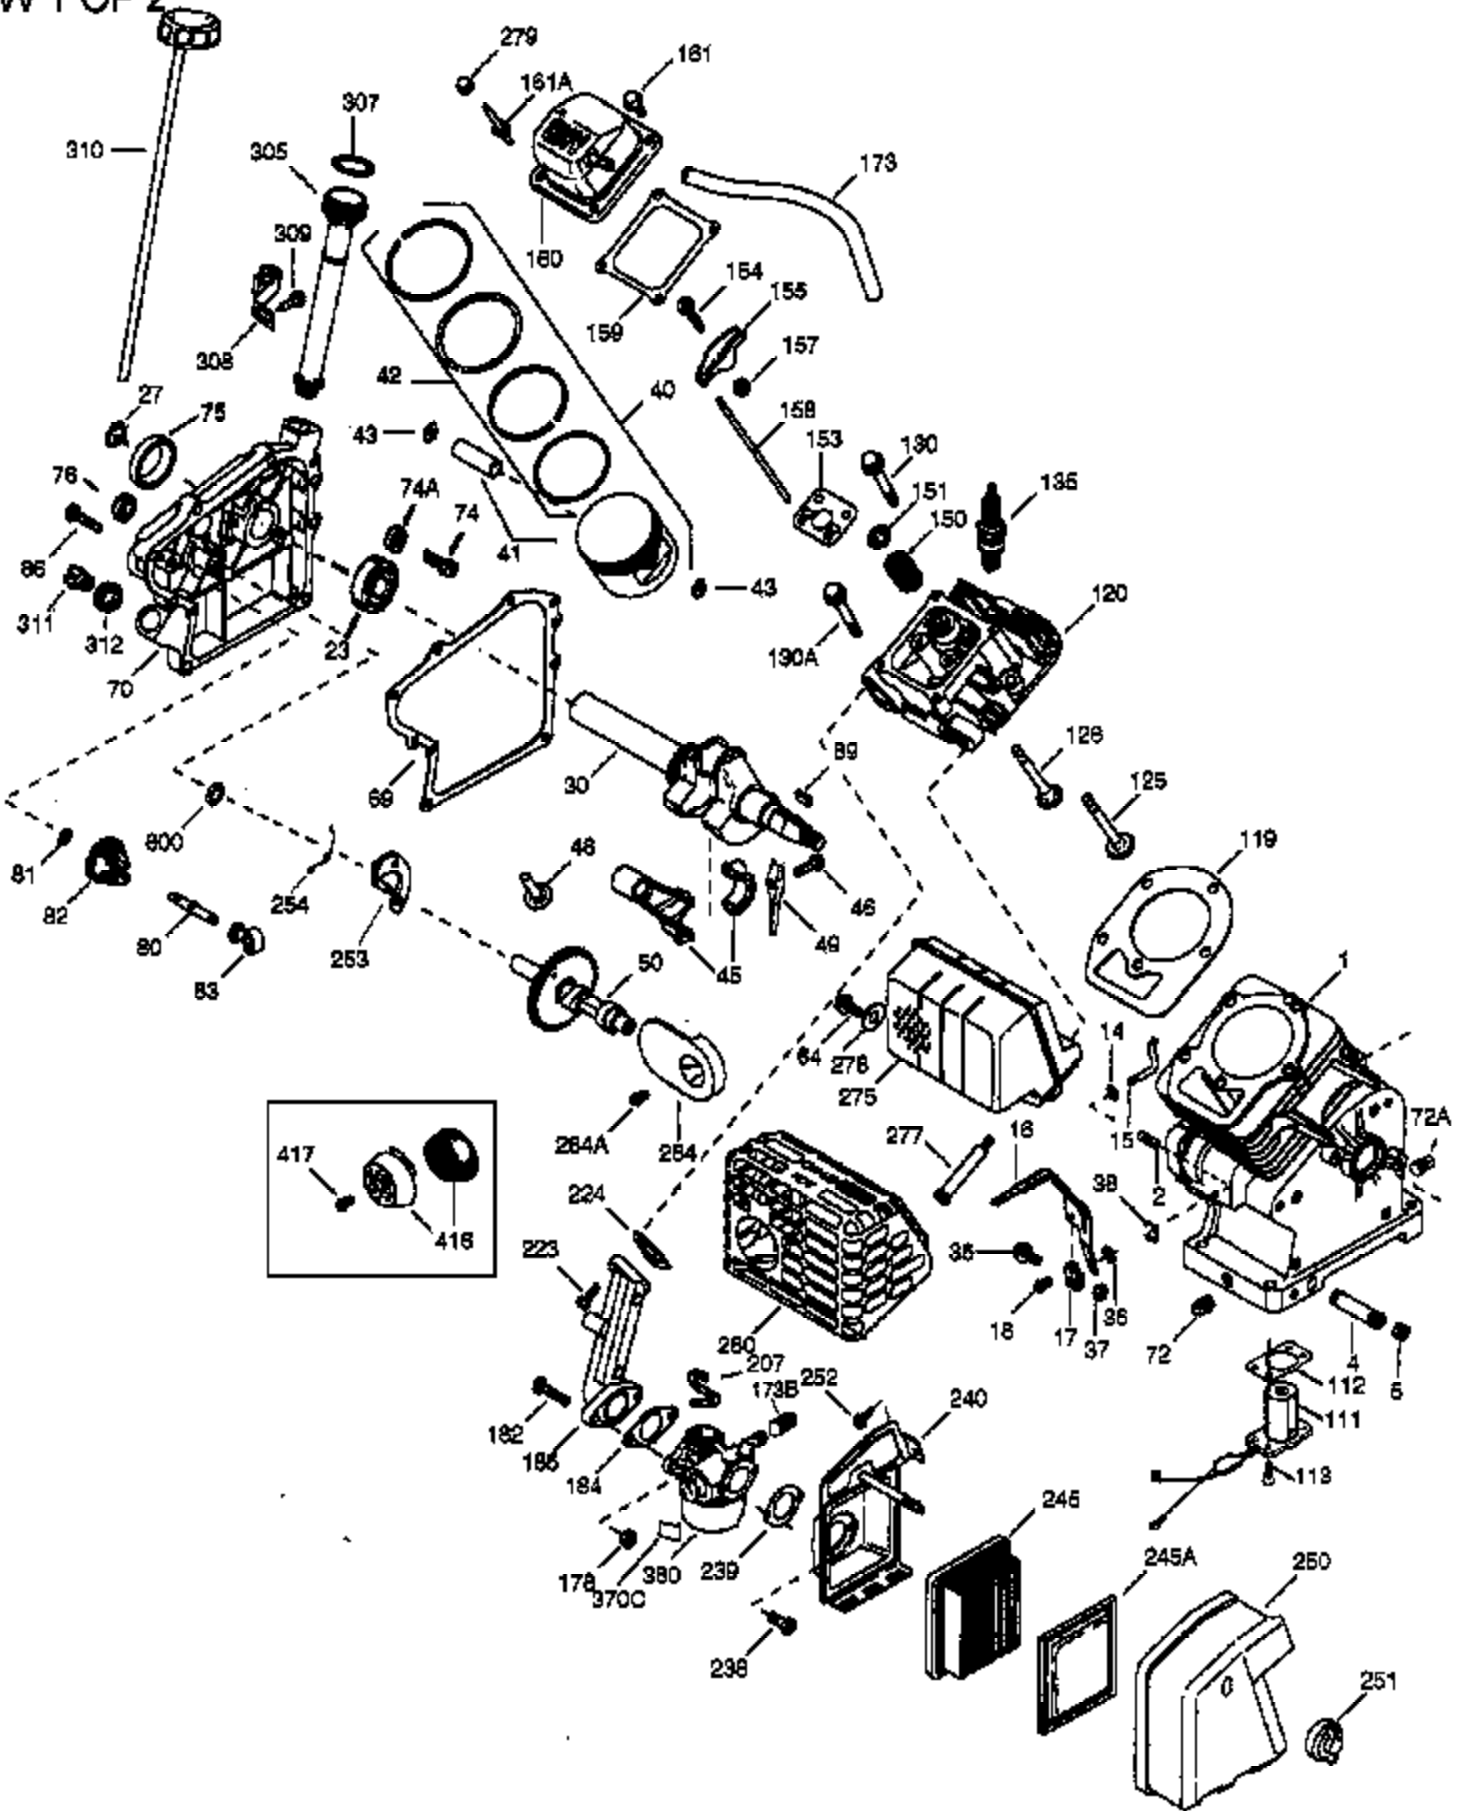

VIEW 1 OF 2

Ref #	Part Number	Qty	Description
	1 36768	1	Cylinder (Incl. 2, 20 & 72)
	2 26727	2	Dowel Pin
	14 28277	1	Washer
	15 30589	1	Governor Rod
	16 36618	1	Governor Lever
	17 36700	1	Governor Lever Clamp
	18 651028	1	Screw, 8-32 x 3/8"
	30 34734A	1	Crankshaft
	35 29826	1	Screw, 10-32 x 3/4"
	36 29918	1	Lock Washer
	37 29216	1	Lock Nut, 10-32
	38 29642	1	Retaining Ring
	40 35544A	1	Piston, Pin & Ring Set (Std.)
	40 35545A	1	Piston, Pin & Ring Set (.010" OS)
	40 35546	1	Piston, Pin & Ring Set (.020" OS)
	41 35541	1	Piston & Pin Ass'y. (Std.) (Incl. 43)
	41 35542	1	Piston & Pin Ass'y. (.010" OS) (Incl. 43)
	41 35543	1	Piston & Pin Ass'y. (.020" OS) (Incl. 43)
	42 35547A	1	Ring Set (Std.)
	42 35548A	1	Ring Set (.010" OS)
	42 35549	1	Ring Set (.020" OS)
	43 20381	2	Piston Pin Retaining Ring
	45 32875A	1	Connecting Rod Ass'y. (Incl. 46 & 49)
	46 32610A	2	Connecting Rod Bolt
	48 35616	2	Valve Lifter
	49 36611	1	Oil Dipper
	50 36620	1	Camshaft (Incl. 253 & 254)
	64 650738	1	Screw, 1/4-20 x 5/8"
	69 36624	1	* Cylinder Cover Gasket
	70 36761	1	Cylinder Cover (Incl. 75 thru 83 & 31 1)
	72 27642	2	Oil Drain Plug
	75 28460	1	Oil Seal
	80 30574A	1	Governor Shaft
	81 30590A	1	Washer
	82 30591	1	Governor Gear Ass'y. (Incl. 81)
	83 36057	1	Governor Spool
	86 650488	8	Screw, 1/4-20 x 1-1/4"
	89 610961	1	Flywheel Key
	111 611207	1	Low Oil Sensor (Incl. 112)
	112 35967	1	Low Oil Sensor Gasket
	113 650950	4	Screw, Torx T-25, 10-24 x 5/8"
	119 36738	1	* Cylinder Head Gasket
	120 36739	1	Cylinder Head
	125 36471	1	Exhaust Valve (Std.) (Incl. 151)
	125 36472	1	Exhaust Valve (1/32" OS) (Incl. 151)
	126 37711	1	Intake Valve (Std.) (Incl. 151)
	126 29315C	1	Intake Valve (1/32" OS) (Incl. 151)
	130A 650999	1	Screw, 5/16-18 x 2-41/64"
	130 650912	4	Screw, 5/16-18 x 1-1/2"
	135 34645	1	Resistor Spark Plug (RN4C)
	150 31672	2	Valve Spring
	151 31673	2	Valve Spring Cap
	153 36649	1	Push Rod Guide
	154 650913	2	Rocker Arm Stud
	155 35624A	2	Rocker Arm
	157 650914	2	Nut, 1/4-28
	158 36629	2	Push Rod
	159 35626	1	* Rocker Arm Cover Gasket