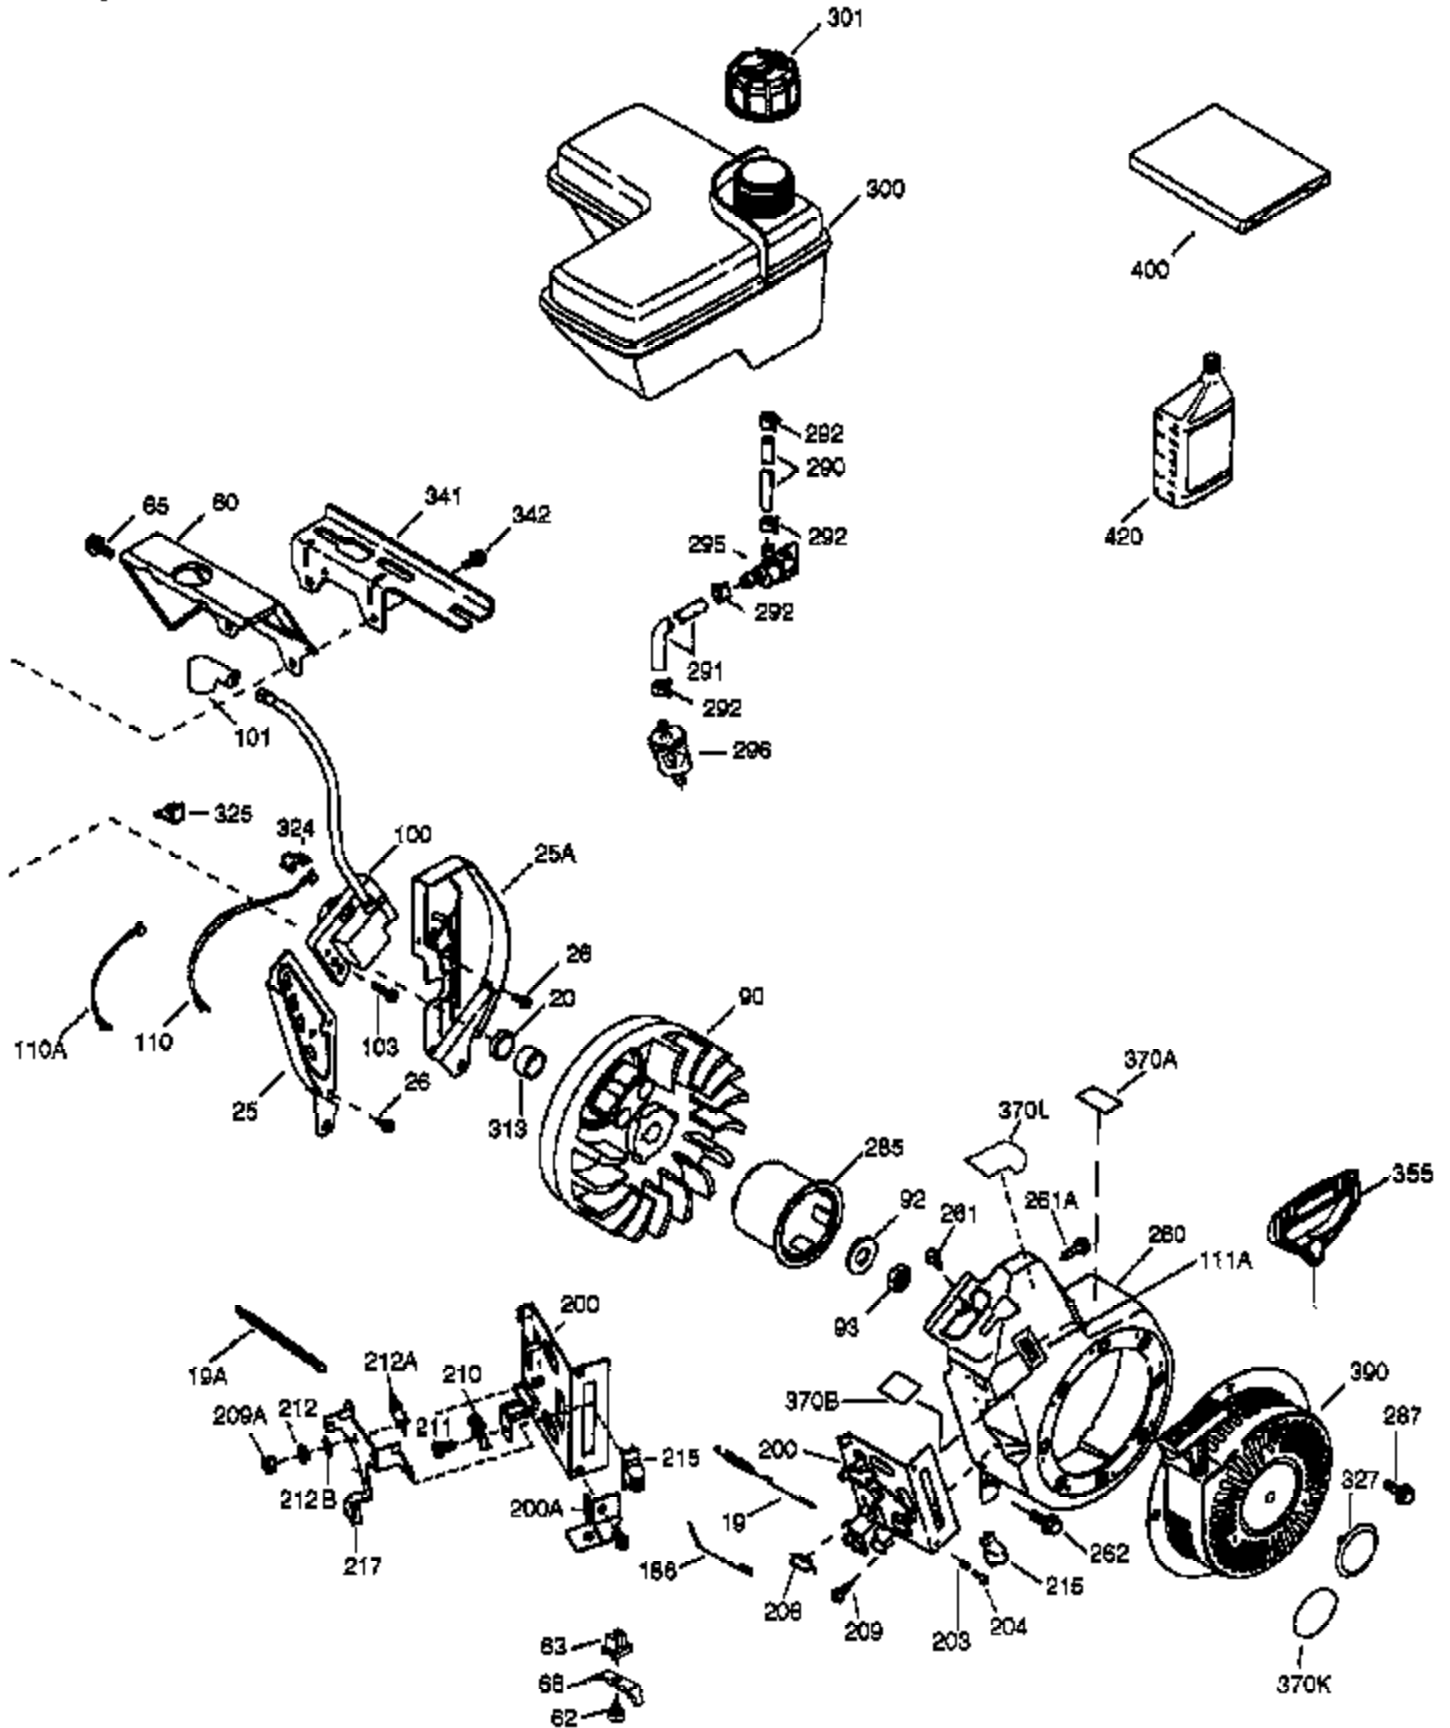

VIEW 2 OF 2

Ref #	Part Number	Qty	Description
19	36750	1	Extension Spring
20	32600	1	Oil Seal
25A	36622	1	Air Baffle (Right)
25	36621	1	Air Baffle (Left)
26	30200	2	Screw, 10-24 x 9/16"
60	36623	1	Blower Housing Extension
65	30200	1	Screw, 10-24 x 9/16"
90	611205	1	Flywheel
92	650815	1	Belleville Washer
93	650816	1	Flywheel Nut
100	34443A	1	Solid State Ignition
101	610118	1	Spark Plug Cover
103	651007	2	Screw, Torx T-15, 10-24 x 15/16"
110	36767	1	Ground Wire
111A	611212	1	Low Oil Indicator Light
200	36747	1	Control Bracket (Incl. 203, 204, 206 & 215)
203	31342	1	Compression Spring
204	650549	1	Screw, 5-40 x 7/16"
206	610973	1	Terminal
209	650821	2	Screw, 10-32 x 1/2"
215	36638	1	Control Knob
260	36864	1	Blower Housing
261	651008	1	Screw, 1/4-20 x 31/64"
261A	650821	1	Screw, 10-32 x 1/2"
262	651008	2	Screw, 1/4-20 x 31/64"
285	35985B	1	Starter Cup
287	0	4	Rivet (Can be purchased locally)
290	30705	1	Fuel Line
292	26460	2	Fuel Line Clamp
300	36863	1	Fuel Tank (Incl. 292 & 301)
301	36246	1	Fuel Cap
313	34080	1	Spacer
325	29443	1	Wire Clip
341	36644	1	Fuel Tank Bracket
342	651010	2	Screw, 1/4-20 x 7/8"
370B	33107	1	Speed Control Decal
370K	36695	1	Starter Decal
370L	36859	1	Oil Sensor Decal
370A	36261	1	Lubrication Decal
390	590736	1	Rewind Starter
400	36716A	1	* Gasket Set (Incl. items marked PK in notes) Incl. (1) each of 26756, 27272A, 29673, 35626, 36581, 36624, 36738