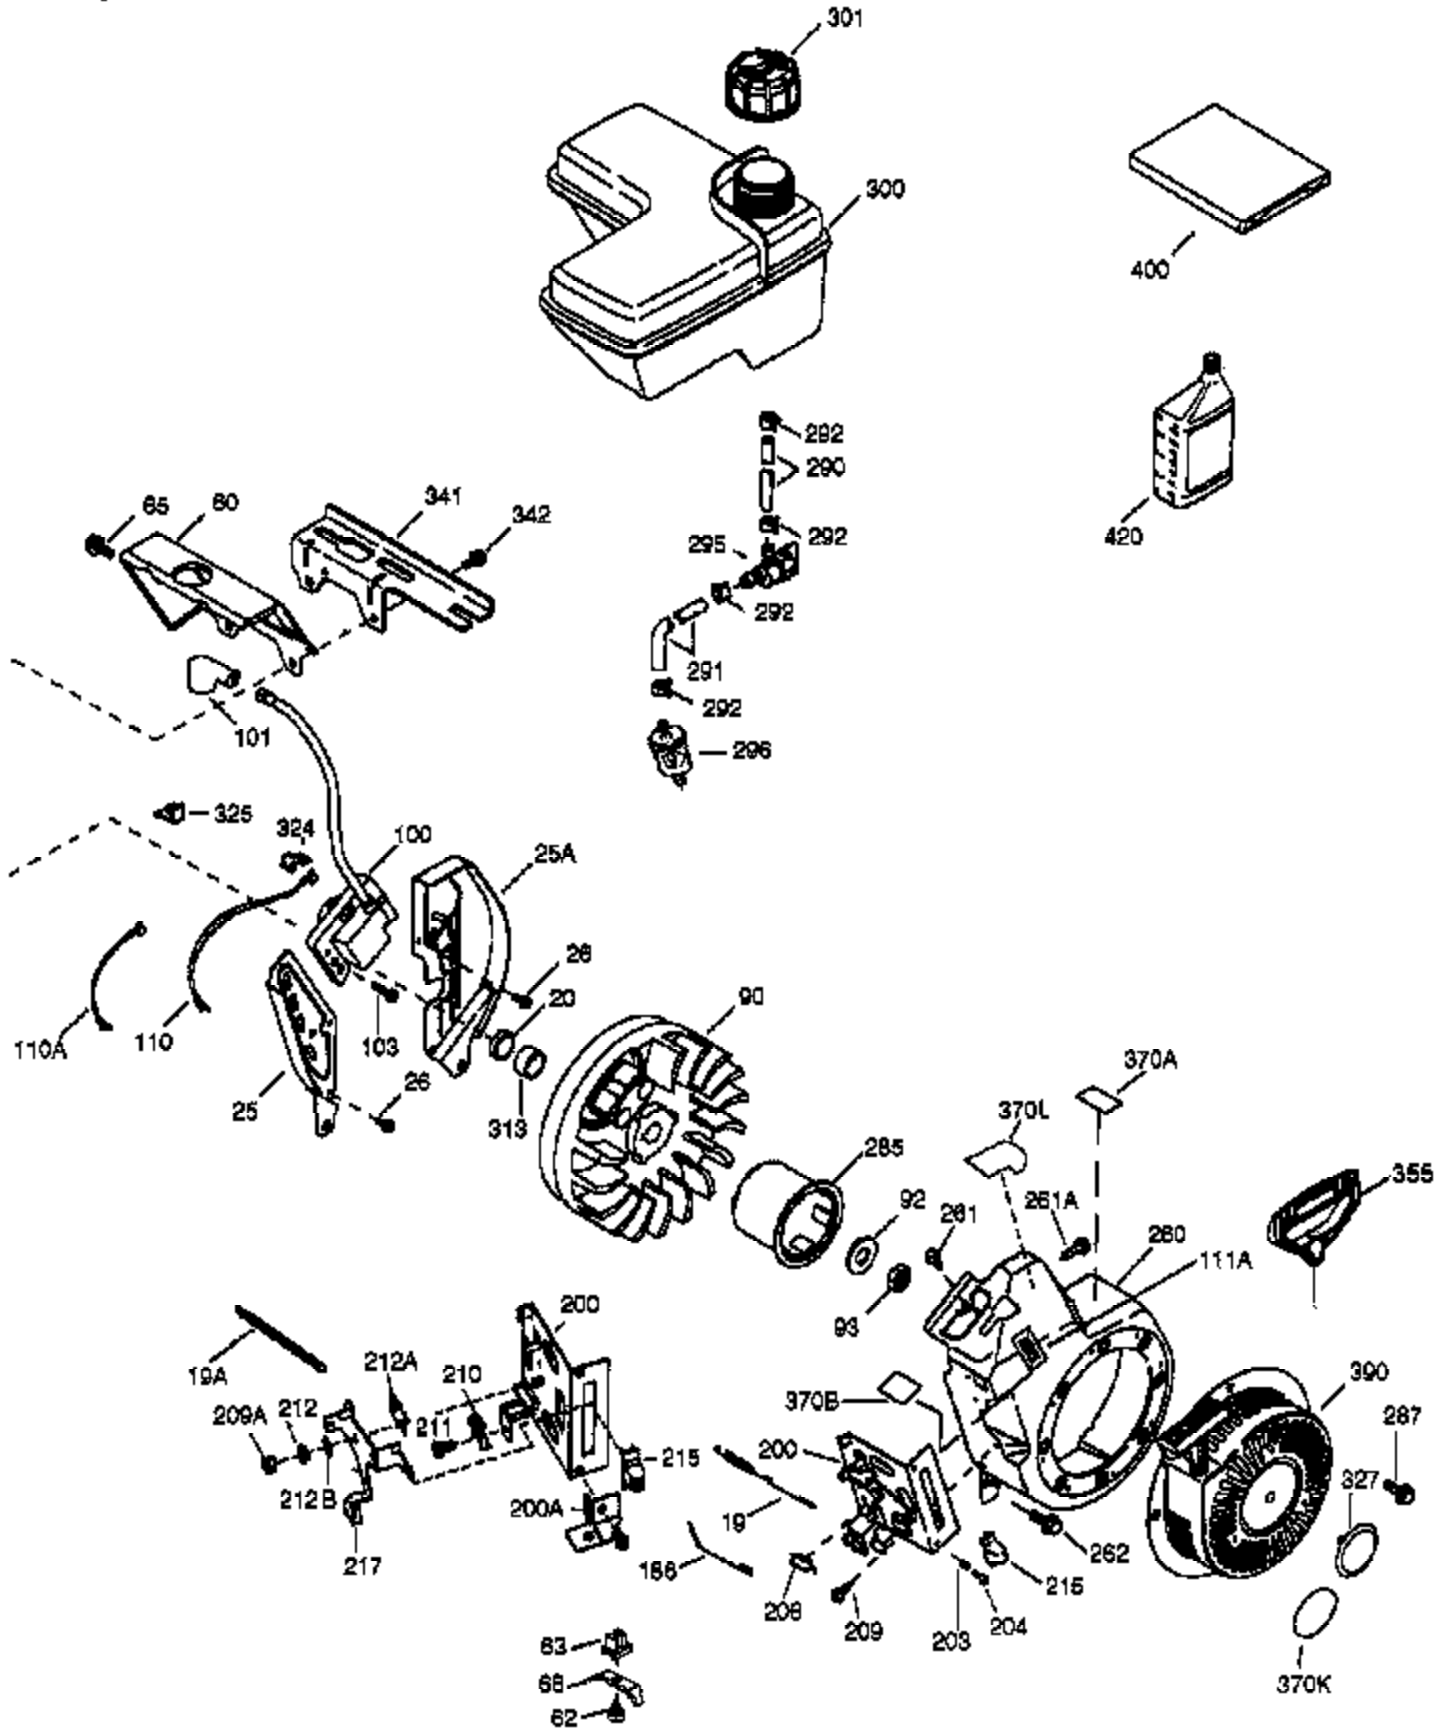

VIEW 2 OF 2

Ref #	Part Number	Qty	Description
19	36750	1	Extension Spring
20	32600	1	Oil Seal
25A	36622	1	Air Baffle (Right)
25	36621	1	Air Baffle (Left)
26	30200	2	Screw, 10-24 x 9/16"
60	36623	1	Blower Housing Extension
65	30200	1	Screw, 10-24 x 9/16"
90	611205	1	Flywheel
92	650815	1	Belleville Washer
93	650816	1	Flywheel Nut
100	34443A	1	Solid State Ignition
101	610118	1	Spark Plug Cover
103	651007	2	Screw, Torx T-15, 10-24 x 15/16"
110	36767	1	Ground Wire
111A	611212	1	Low Oil Indicator Light
200	36747	1	Control Bracket (Incl. 203, 204, 206 & 215)
203	31342	1	Compression Spring
204	650549	1	Screw, 5-40 x 7/16"
206	610973	1	Terminal
209	650821	2	Screw, 10-32 x 1/2"
215	36638	1	Control Knob
260	36812	1	Fuel Tank & Blower Housing Ass'y
261	651008	1	Screw, 1/4-20 x 31/64"
261A	650821	1	Screw, 10-32 x 1/2"
262	651008	2	Screw, 1/4-20 x 31/64"
285	35985B	1	Starter Cup
287	0	4	Rivet (Can be purchased locally)
290	30705	1	Fuel Line
292	26460	2	Fuel Line Clamp
300	36812	1	Fuel Tank & Blower Housing Ass'y (Incl. 301)
301	36246	1	Fuel Cap
313	34080	1	Spacer
325	29443	1	Wire Clip
341	36644	1	Fuel Tank Bracket
342	651010	2	Screw, 1/4-20 x 7/8"
370B	33107	1	Speed Control Decal
370K	36695	1	Starter Decal
370L	36859	1	Oil Sensor Decal
370A	36261	1	Lubrication Decal
390	590736	1	Rewind Starter
400	36716A	1	* Gasket Set (Incl. items marked PK in notes) Incl. (1) each of 26756, 27272A, 29673, 35626, 36581, 36624, 36738