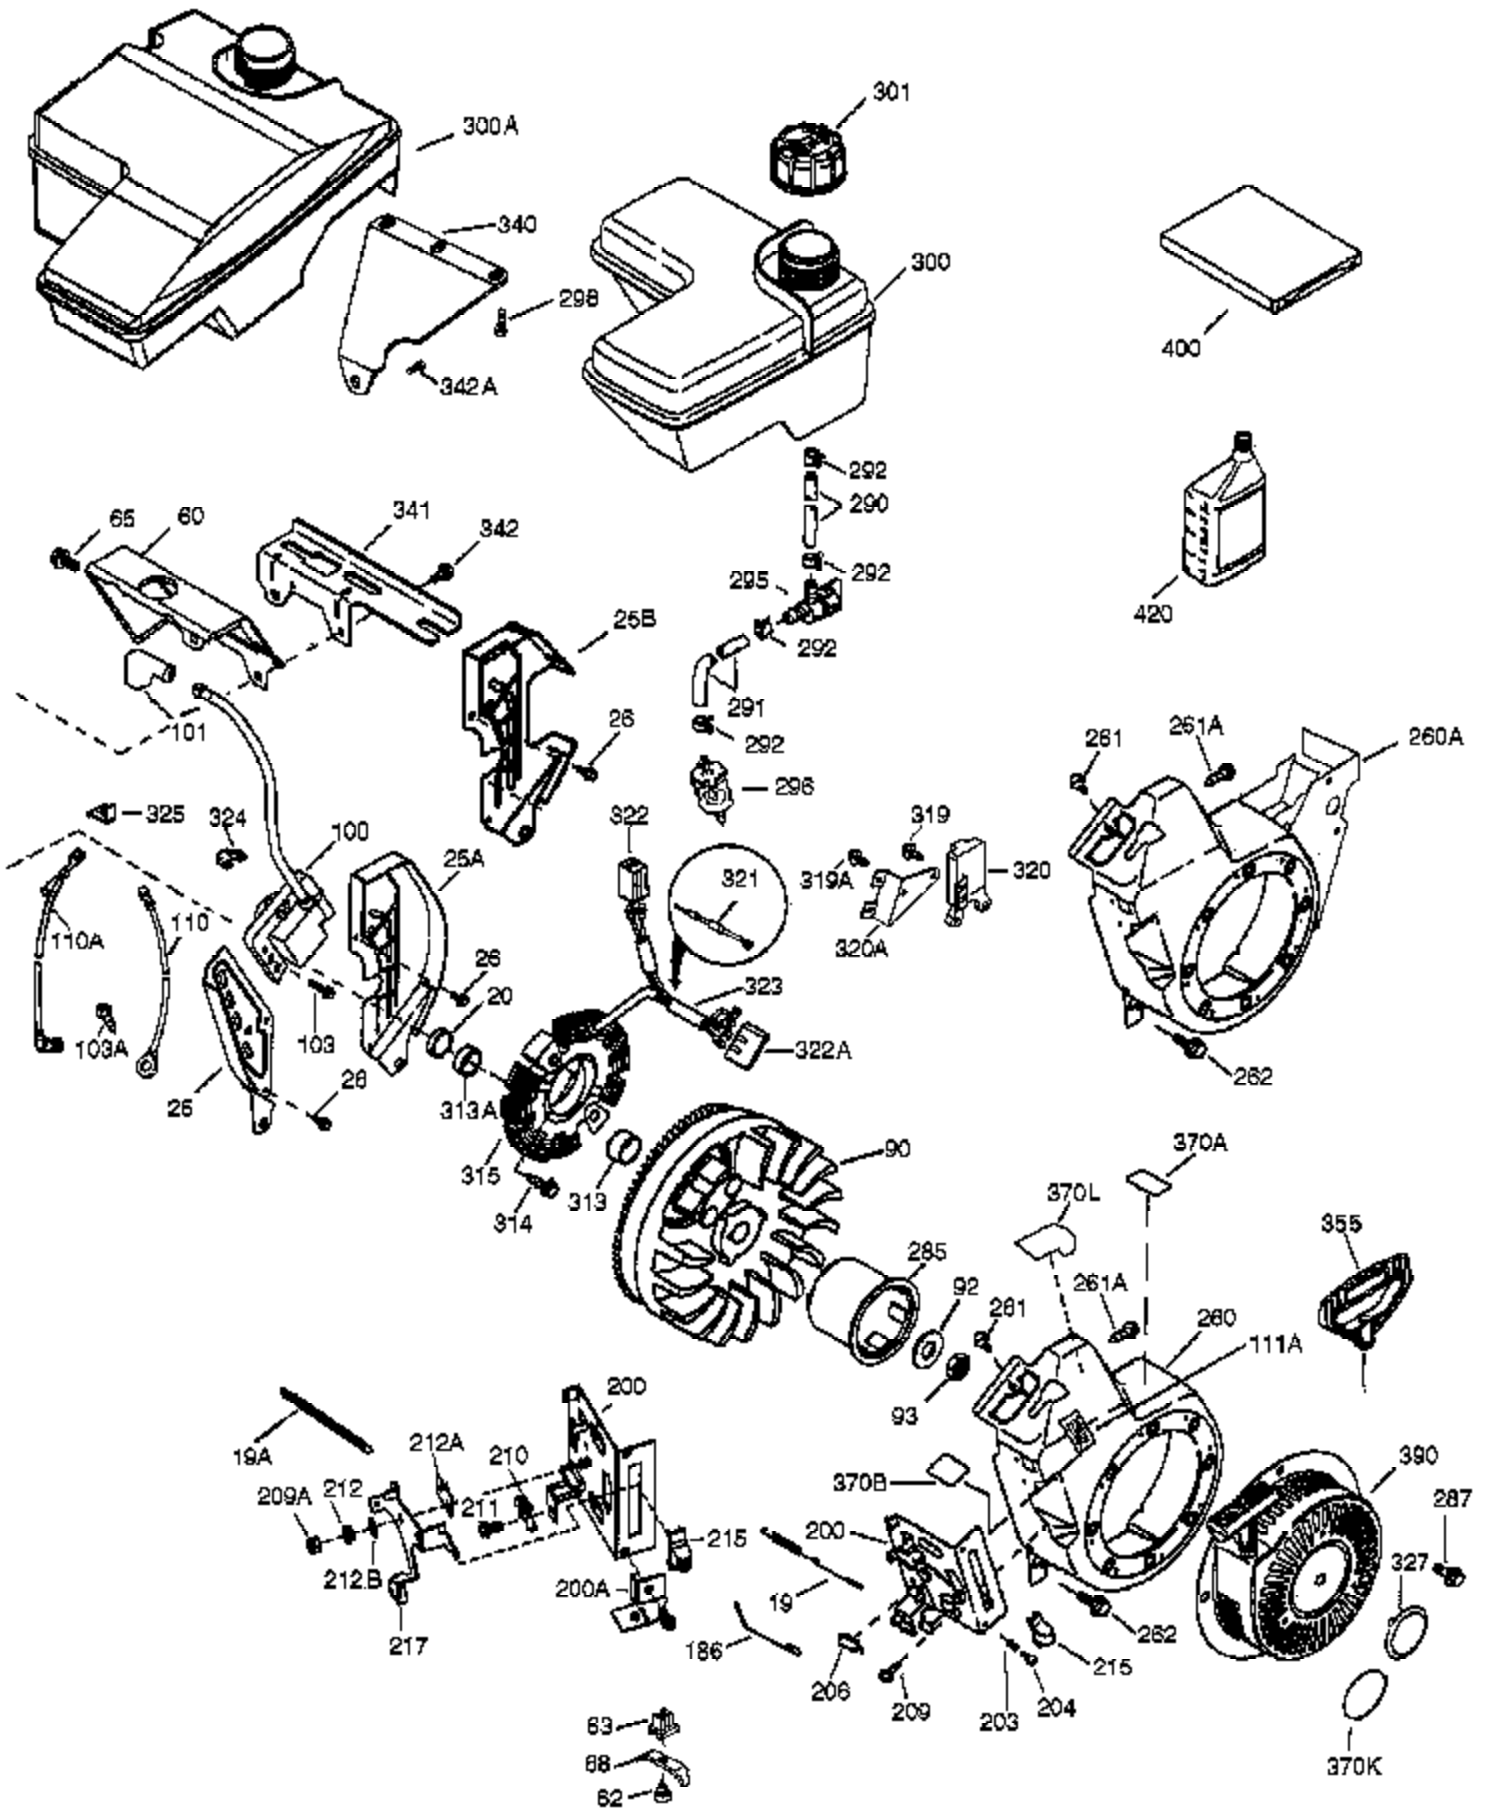

Ref #	Part Number	Qty	Description
19	36710	1	Extension Spring
20	32600	1	Oil Seal
25	36621	1	Air Baffle (Left)
25A	36622	1	Air Baffle (Right)
26	30200	2	Screw, 10-24 x 9/16"
60	36623	1	Blower Housing Extension
62	650760	1	Screw, 8-32 x 3/8"
63	28545	1	Grommet
65	30200	1	Screw, 10-24 x 9/16"
68	33356	1	Ground Terminal
83	36057	1	Governor Spool
90	611205	1	Flywheel
92	650815	1	Belleville Washer
93	650816	1	Flywheel Nut
100	34443A	1	Solid State Ignition
101	610118	1	Spark Plug Cover
103	651007	2	Screw, Torx T-15, 10-24 x 15/16"
110	36679A	1	Ground Wire
186	36711	1	Governor Link
200A	36686	1	Boden Wire Bracket
200	36736	1	Control Bracket (Incl. 206 & 209A thr u 217)
206	610973	1	Terminal
209A	651016	1	Nut, 10-32
209	650821	1	Screw, 10-32 x 1/2"
210	27793	1	Conduit Clip
211	28942	1	Screw, 10-32 x 3/8"
212A	36685	1	Bearing Plate
212B	651017	1	Washer
212	30773A	1	Bushing
215	36638	1	Control Knob
217	36684	1	Control Lever
260	36864	1	Blower Housing
261A	650821	2	Screw, 10-32 x 1/2"
261	651008	1	Screw, 1/4-20 x 31/64"
262	651008	2	Screw, 1/4-20 x 31/64"
285	35985B	1	Starter Cup
287	651008	4	Screw, 1/4-20 x 31/64"
290	30705	1	Fuel Line
292	26460	2	Fuel Line Clamp
300	36863	1	Fuel Tank (Incl. 292 & 301)
301	36246	1	Fuel Cap
313	34080	1	Spacer
325	29443	1	Wire Clip
341	36644	1	Fuel Tank Bracket
342	651010	2	Screw, 1/4-20 x 7/8"
370K	36695	1	Starter Decal
370B	33107	1	Speed Control Decal
370A	36261	1	Lubrication Decal
390	590704	1	Rewind Starter
400	36716A	1	* Gasket Set (Incl. items marked PK i n notes) Incl. (1) each of 26756, 27272A, 29673, 35626, 36581, 36624, 36715
420	730225	1	SAE 30 4-Cycle Engine Oil (Quart)