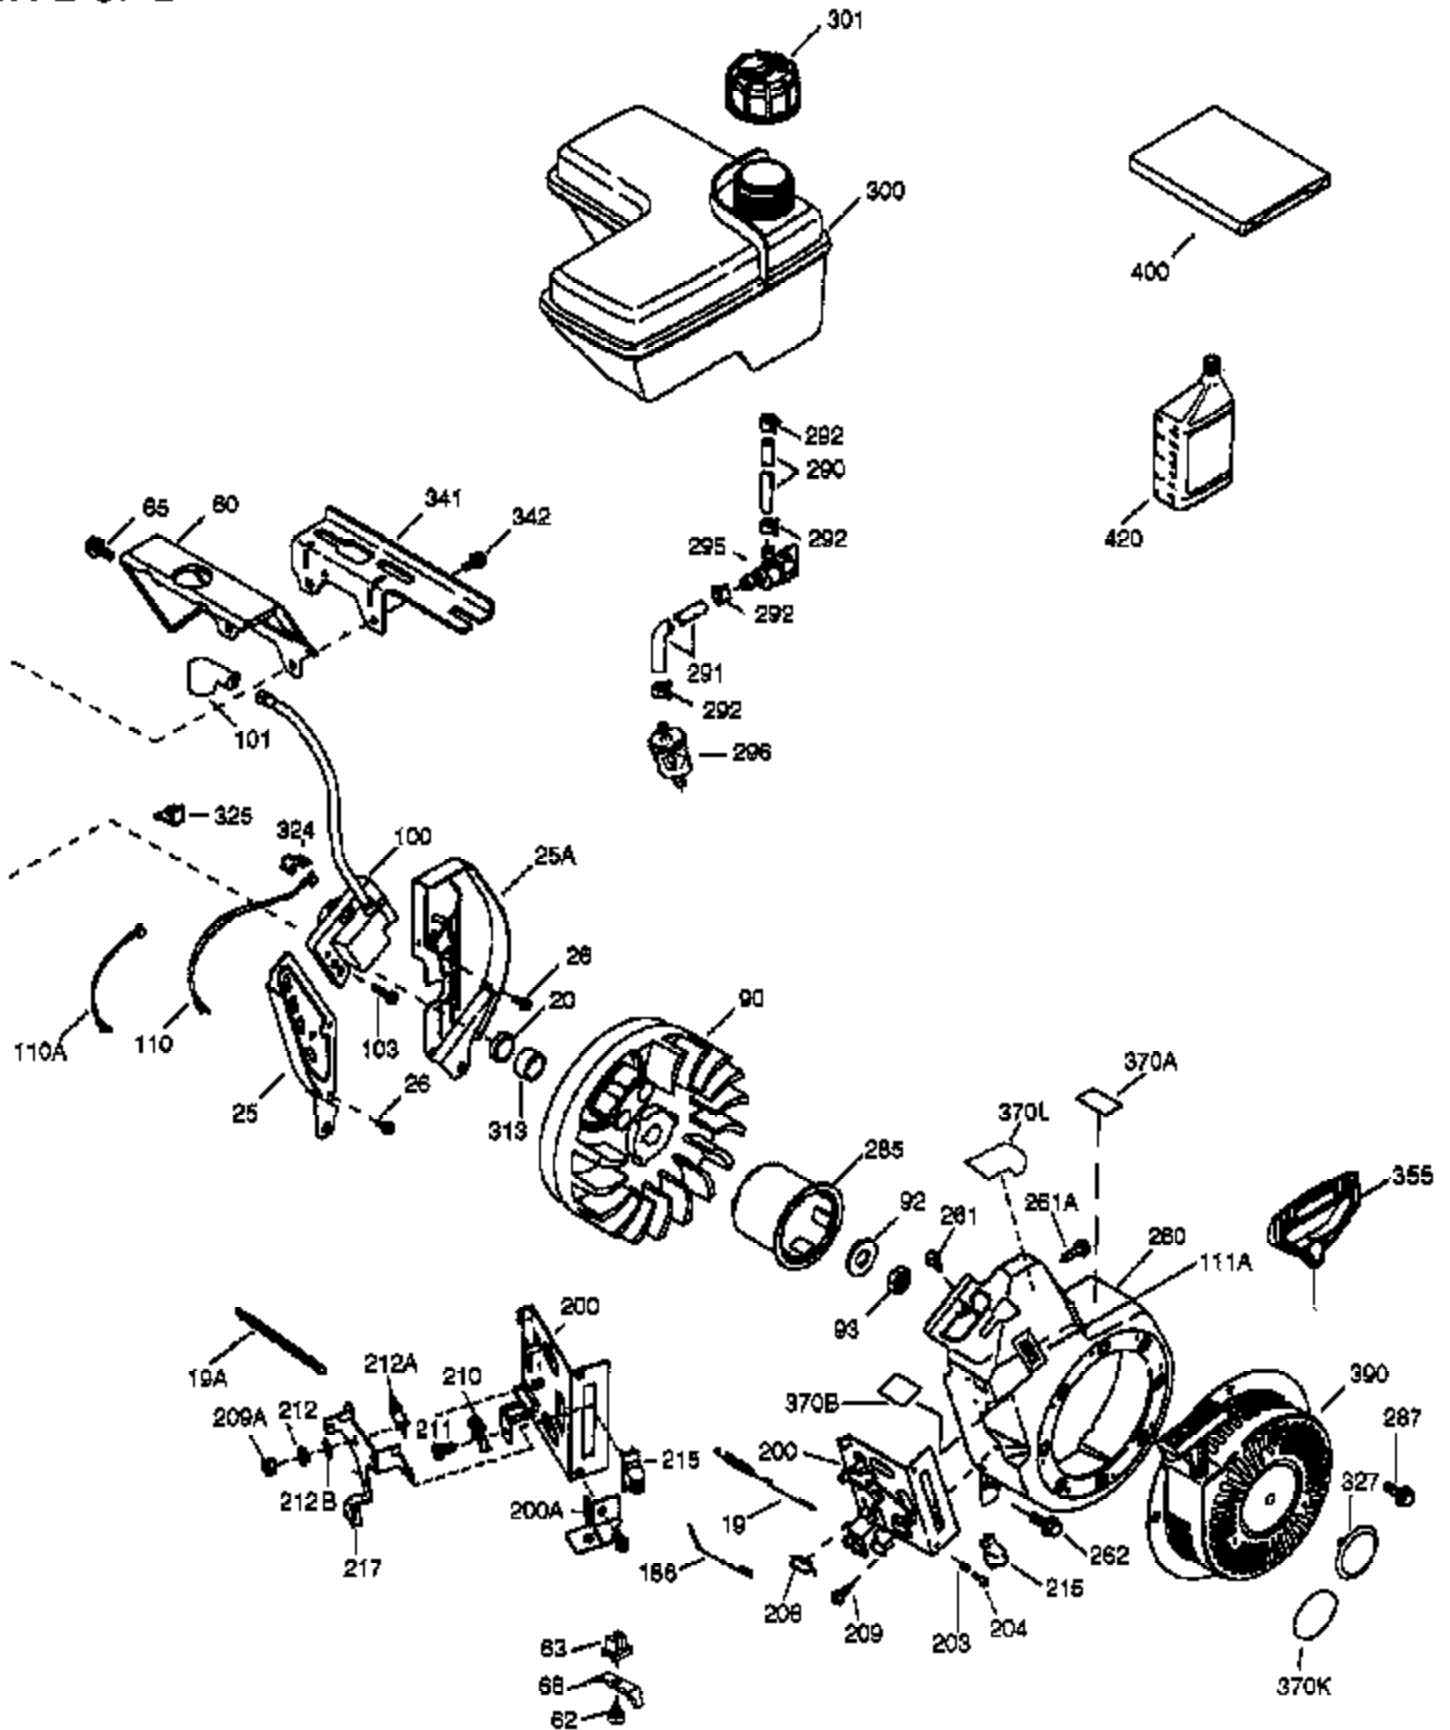

VIEW 2 OF 2

Ref #	Part Number	Qty	Description
19	36710	1	Extension Spring
20	32600	1	Oil Seal
25	36621	1	Air Baffle (Left)
25A	36622	1	Air Baffle (Right)
26	30200	2	Screw, 10-24 x 9/16"
60	36623	1	Blower Housing Extension
65	30200	1	Screw, 10-24 x 9/16"
90	611205	1	Flywheel
92	650815	1	Belleville Washer
93	650816	1	Flywheel Nut
100	34443A	1	Solid State Ignition
101	610118	1	Spark Plug Cover
103	651007	2	Screw, Torx T-15, 10-24 x 15/16"
110	36054	1	Ground Wire
186	36711	1	Governor Link
200	36712	1	Control Bracket (Incl. 206 & 215)
206	610973	1	Terminal
209	650821	2	Screw, 10-32 x 1/2"
215	36638	1	Control Knob
260	36636	1	Blower Housing
261A	650821	1	Screw, 10-32 x 1/2"
261	651008	1	Screw, 1/4-20 x 31/64"
262	651008	2	Screw, 1/4-20 x 31/64"
285	35985B	1	Starter Cup
287	0	4	Rivet (Can be purchased locally)
290	30705	1	Fuel Line
292	26460	2	Fuel Line Clamp
300	36643	1	Fuel Tank (Incl. 301)
301	36246	1	Fuel Cap
313	34080	1	Spacer
325	29443	1	Wire Clip
327	35392	1	Starter Plug
341	36644	1	Fuel Tank Bracket
342	651010	2	Screw, 1/4-20 x 7/8"
370A	36261	1	Lubrication Decal
370B	33107	1	Speed Control Decal
390	590736	1	Rewind Starter
400	36716A	1	* Gasket Set (Incl. items marked PK in notes) Incl. (1) each of 26756, 27272A, 29673, 35626, 36581, 36624, 36738