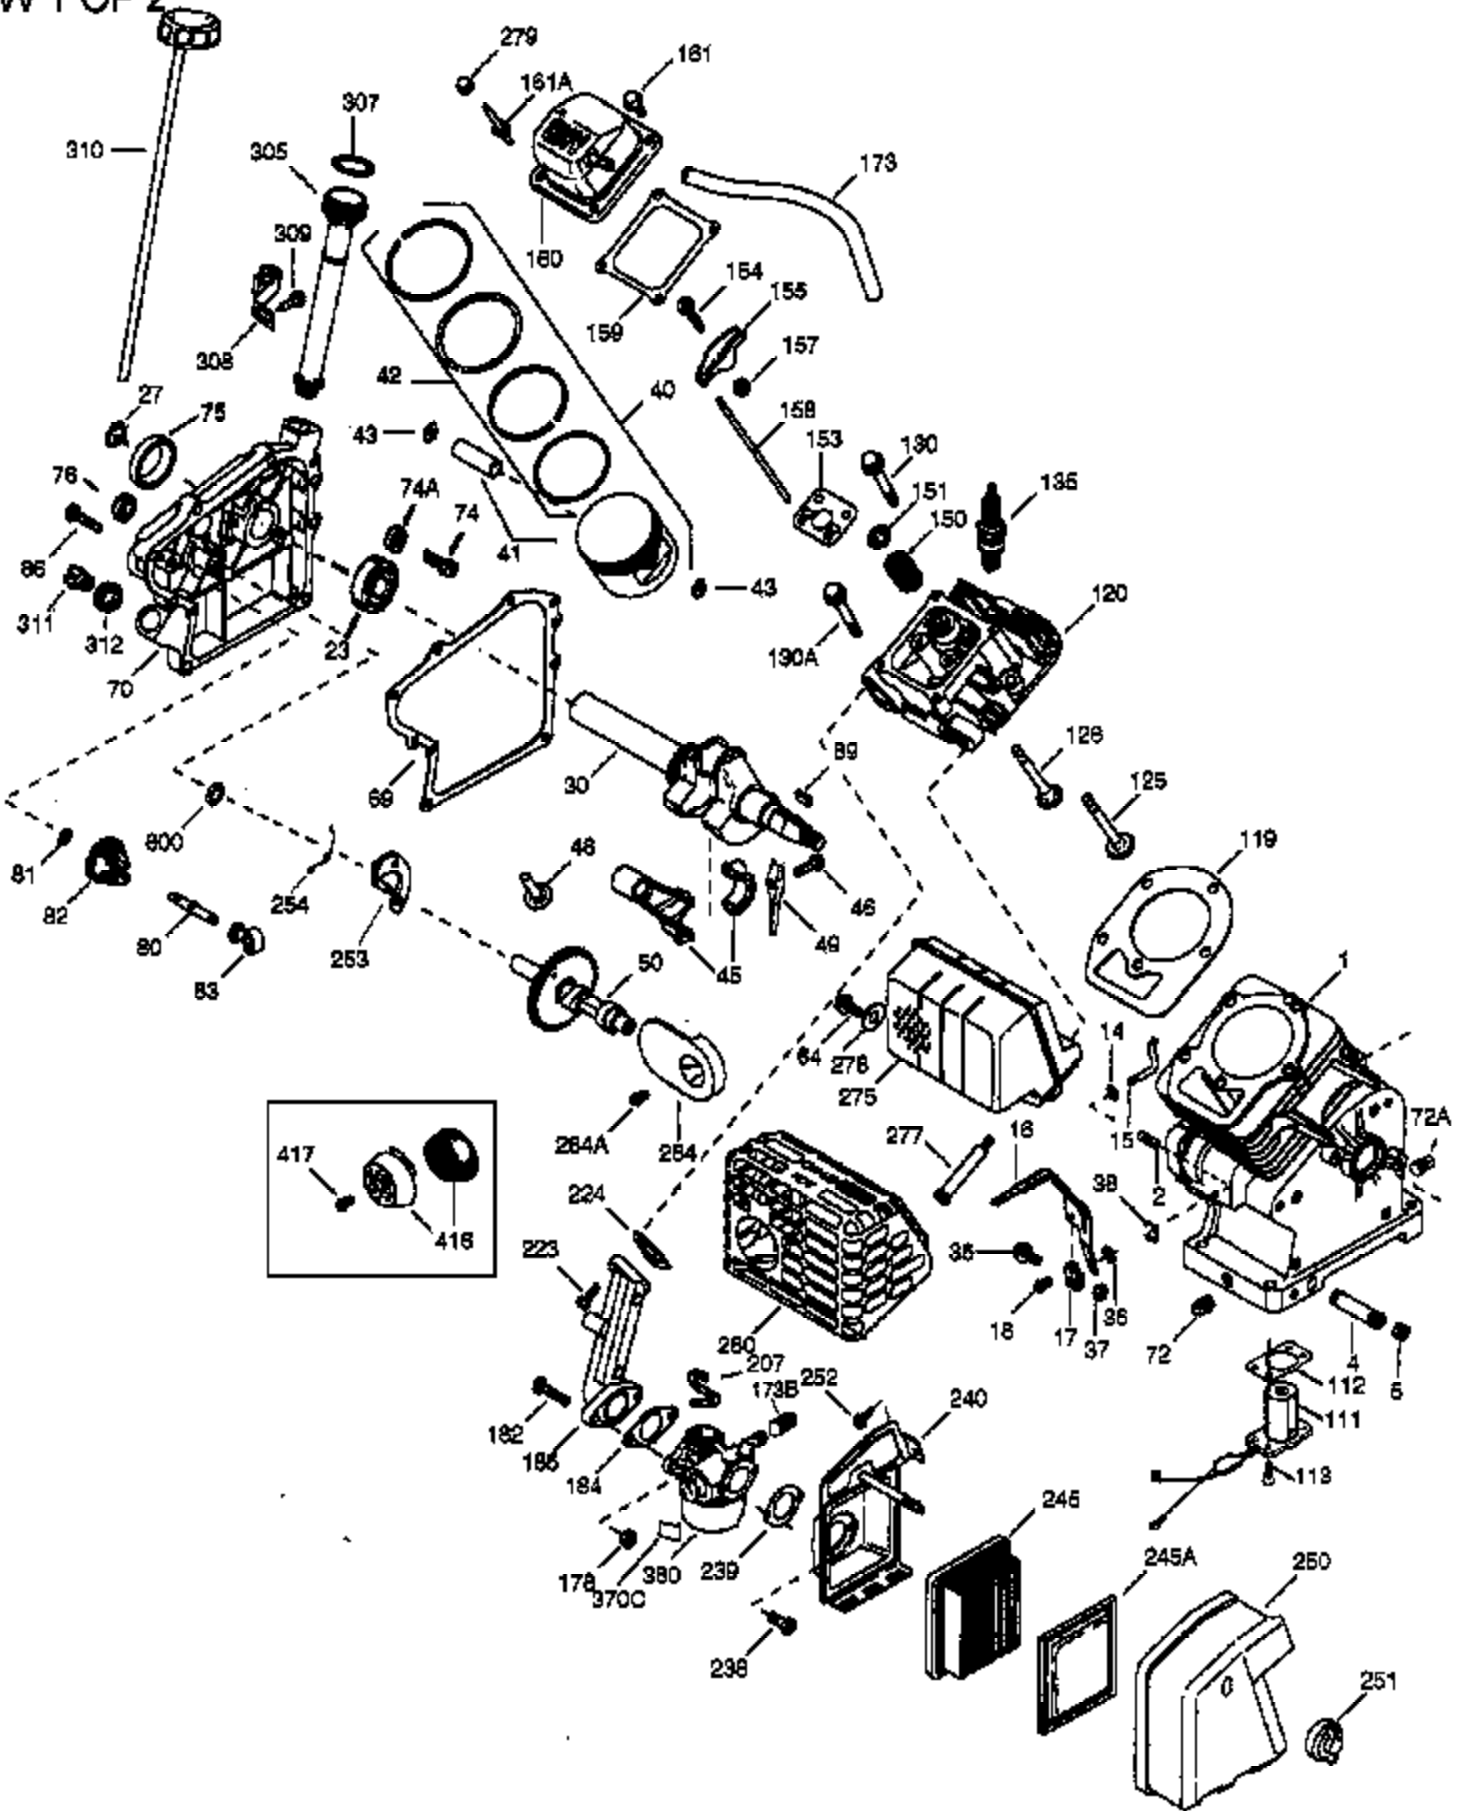

VIEW 1 OF 2

Ref #	Part Number	Qty	Description
	1 36714	1	Cylinder (Incl. 2, 20 & 72)
	2 26727	2	Dowel Pin
	14 28277	1	Washer
	15 30589	1	Governor Rod
	16 36618	1	Governor Lever
	17 36700	1	Governor Lever Clamp
	18 650548	1	Screw, 8-32 x 5/16"
	30 35133	1	Crankshaft
	35 29826	1	Screw, 10-32 x 3/4"
	36 29918	1	Lock Washer
	37 29216	1	Lock Nut, 10-32
	38 29642	1	Retaining Ring
	40 35544A	1	Piston, Pin & Ring Set (Std.)
	40 35545A	1	Piston, Pin & Ring Set (.010" OS)
	40 35546	1	Piston, Pin & Ring Set (.020" OS)
	41 35541	1	Piston & Pin Ass'y. (Std.) (Incl. 43)
	41 35542	1	Piston & Pin Ass'y. (.010" OS) (Incl. 43)
	41 35543	1	Piston & Pin Ass'y. (.020" OS) (Incl. 43)
	42 35547A	1	Ring Set (Std.)
	42 35548A	1	Ring Set (.010" OS)
	42 35549	1	Ring Set (.020" OS)
	43 20381	2	Piston Pin Retaining Ring
	45 32875A	1	Connecting Rod Ass'y. (Incl. 46 & 49)
	46 32610A	2	Connecting Rod Bolt
	48 35616	2	Valve Lifter
	49 36611	1	Oil Dipper
	50 36620	1	Camshaft (Incl. 253 & 254)
	64 651015	1	Screw, 1/4-20 x 1-1/8"
	69 36624	1	* Cylinder Cover Gasket
	70 36625	1	Cylinder Cover (Incl. 75 thru 83 & 31 1)
	72A 28582	1	Oil Drain Plug
	72 27642	1	Oil Drain Plug
	75 27897	1	Oil Seal
	80 30574A	1	Governor Shaft
	81 30590A	1	Washer
	82 30591	1	Governor Gear Ass'y. (Incl. 81)
	83 36057	1	Governor Spool
	86 650488	8	Screw, 1/4-20 x 1-1/4"
	89 610961	1	Flywheel Key
	119 36738	1	* Cylinder Head Gasket
	120 36739	1	Cylinder Head
	125 36471	1	Exhaust Valve (Std.) (Incl. 151)
	125 36472	1	Exhaust Valve (1/32" OS) (Incl. 151)
	126 37711	1	Intake Valve (Std.) (Incl. 151)
	126 29315C	1	Intake Valve (1/32" OS) (Incl. 151)
	130A 650999	1	Screw, 5/16-18 x 2-41/64"
	130 650912	4	Screw, 5/16-18 x 1-1/2"
	135 34645	1	Resistor Spark Plug (RN4C)
	150 31672	2	Valve Spring
	151 31673	2	Valve Spring Cap
	153 36649	1	Push Rod Guide
	154 650913	2	Rocker Arm Stud
	155 35624A	2	Rocker Arm
	157 650914	2	Nut, 1/4-28
	158 36629	2	Push Rod
	159 35626	1	* Rocker Arm Cover Gasket
	160 36630A	1	Rocker Arm Cover
	161 651008	2	Screw, 1/4-20 x 31/64"