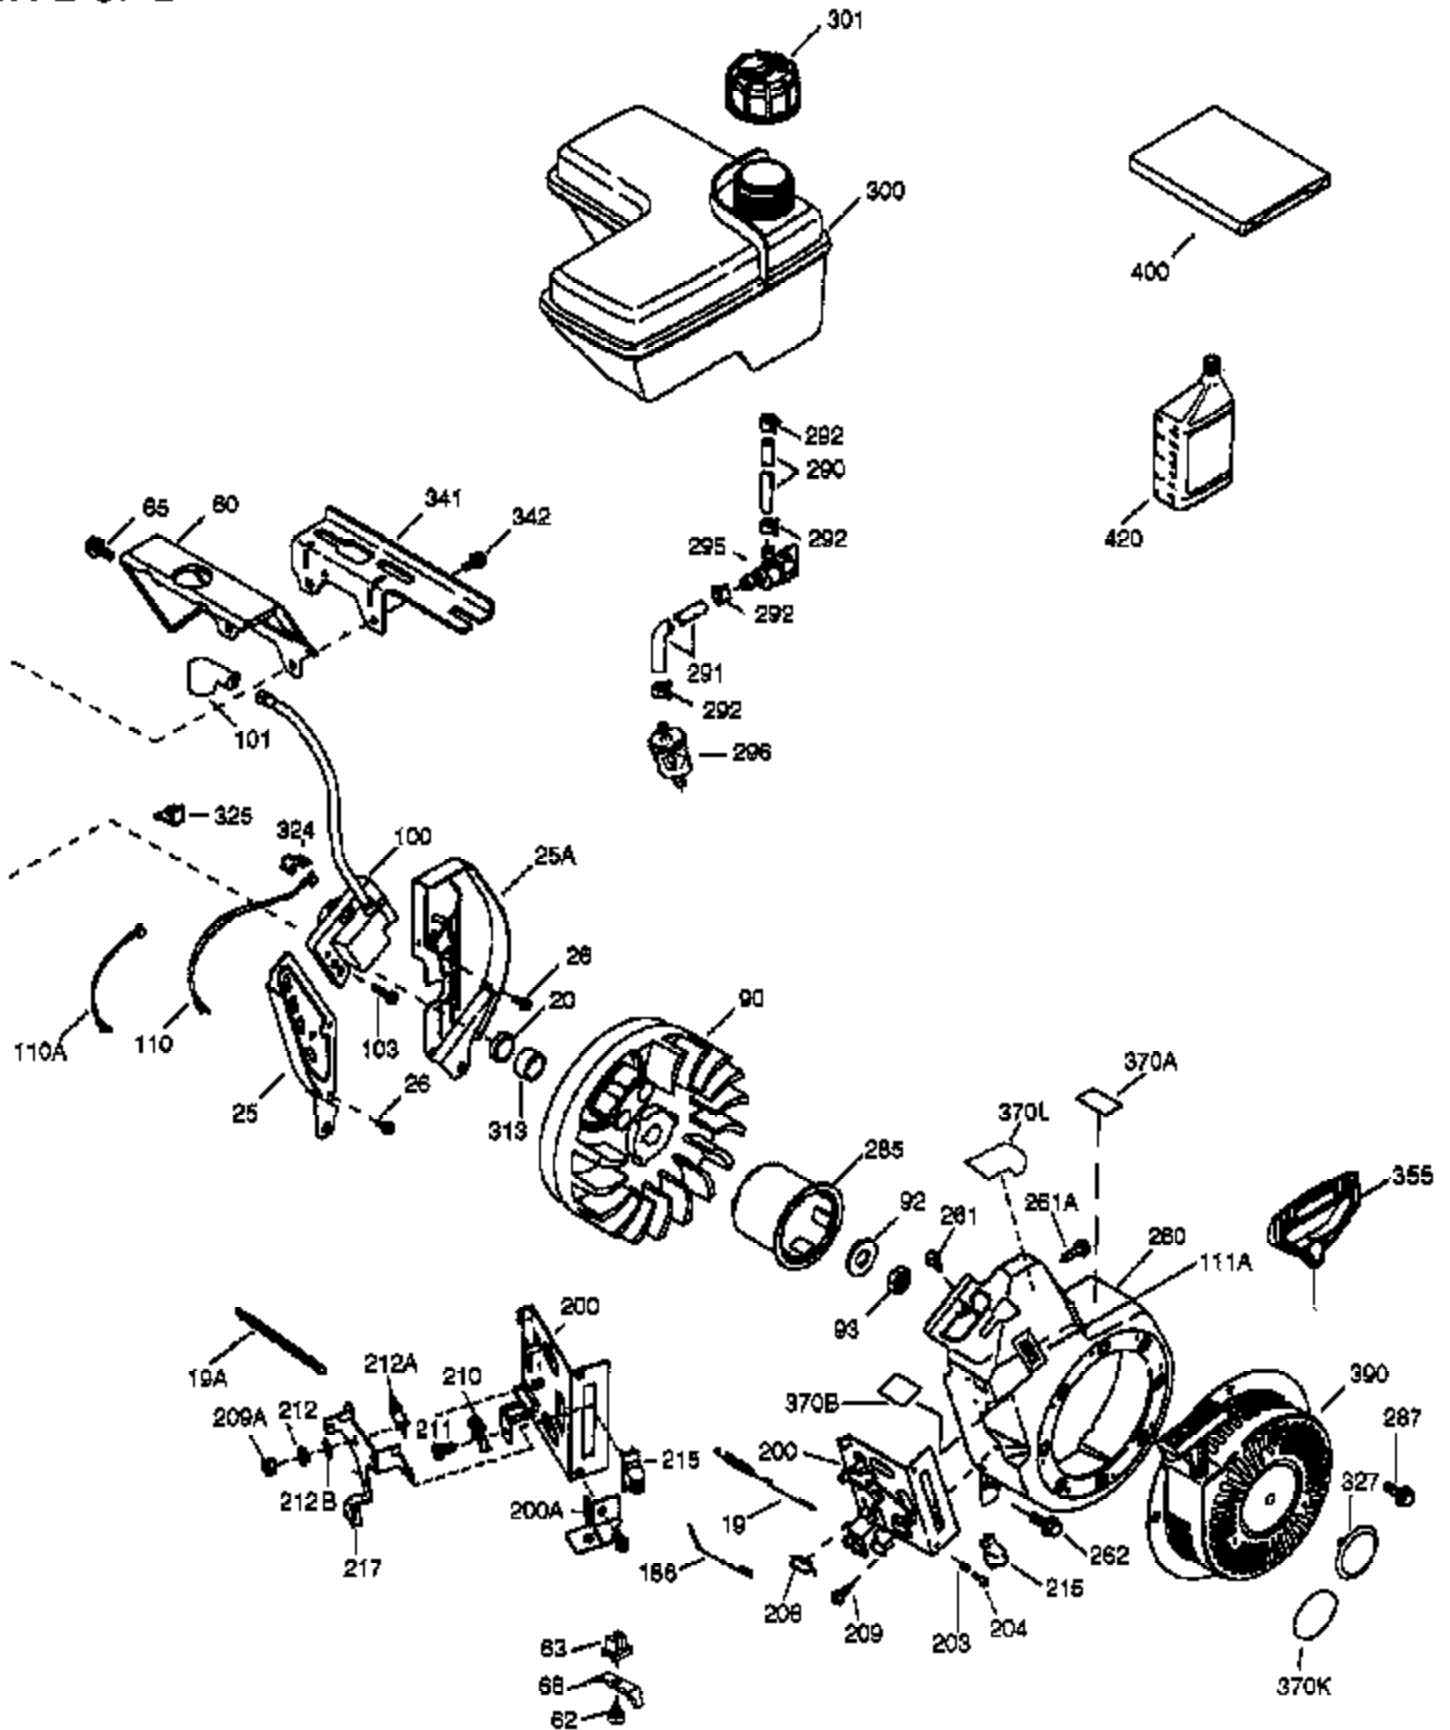

VIEW 2 OF 2

Ref #	Part Number	Qty	Description
19	36710	1	Extension Spring
19A	36741	1	Extension Spring
20	32600	1	Oil Seal
25	36621	1	Air Baffle (Left)
25A	36622	1	Air Baffle (Right)
26	30200	2	Screw, 10-24 x 9/16"
60	36623	1	Blower Housing Extension
62	650760	1	Screw, 8-32 x 3/8"
63	28545	1	Grommet
65	30200	1	Screw, 10-24 x 9/16"
68	33356	1	Ground Terminal
90	611205	1	Flywheel
92	650815	1	Belleville Washer
93	650816	1	Flywheel Nut
100	34443A	1	Solid State Ignition
101	610118	1	Spark Plug Cover
103	651007	2	Screw, Torx T-15, 10-24 x 15/16"
110	36681	1	Ground Wire
186	36711	1	Governor Link
200A	37249	1	Control Bracket
200	36740	1	Control Bracket (Incl. 19A, 210 & 211)
209	650821	2	Screw, 10-32 x 1/2"
210	27793	1	Conduit Clip
211	28942	1	Screw, 10-32 x 3/8"
260	36636	1	Blower Housing
261	651008	1	Screw, 1/4-20 x 31/64"
261A	650821	1	Screw, 10-32 x 1/2"
262	651008	2	Screw, 1/4-20 x 31/64"
285	35985A	1	Starter Cup
287	0	4	Rivet (Can be purchased locally)
290	30705	1	Fuel Line
292	26460	2	Fuel Line Clamp
300	36643	1	Fuel Tank (Incl. 301)
301	36246	1	Fuel Cap
313	34080	1	Spacer
325	29443	1	Wire Clip
341	36644	1	Fuel Tank Bracket
342	651010	2	Screw, 1/4-20 x 7/8"
370K	36695	1	Starter Decal
370A	36261	1	Lubrication Decal
390	590736	1	Rewind Starter
400	36716A	1	* Gasket Set (Incl. items marked PK i n notes) Incl. (1) each of 26756, 27272A, 29673, 35626, 36581, 36624, 36738
420	730225	1	SAE 30 4-Cycle Engine Oil (Quart)