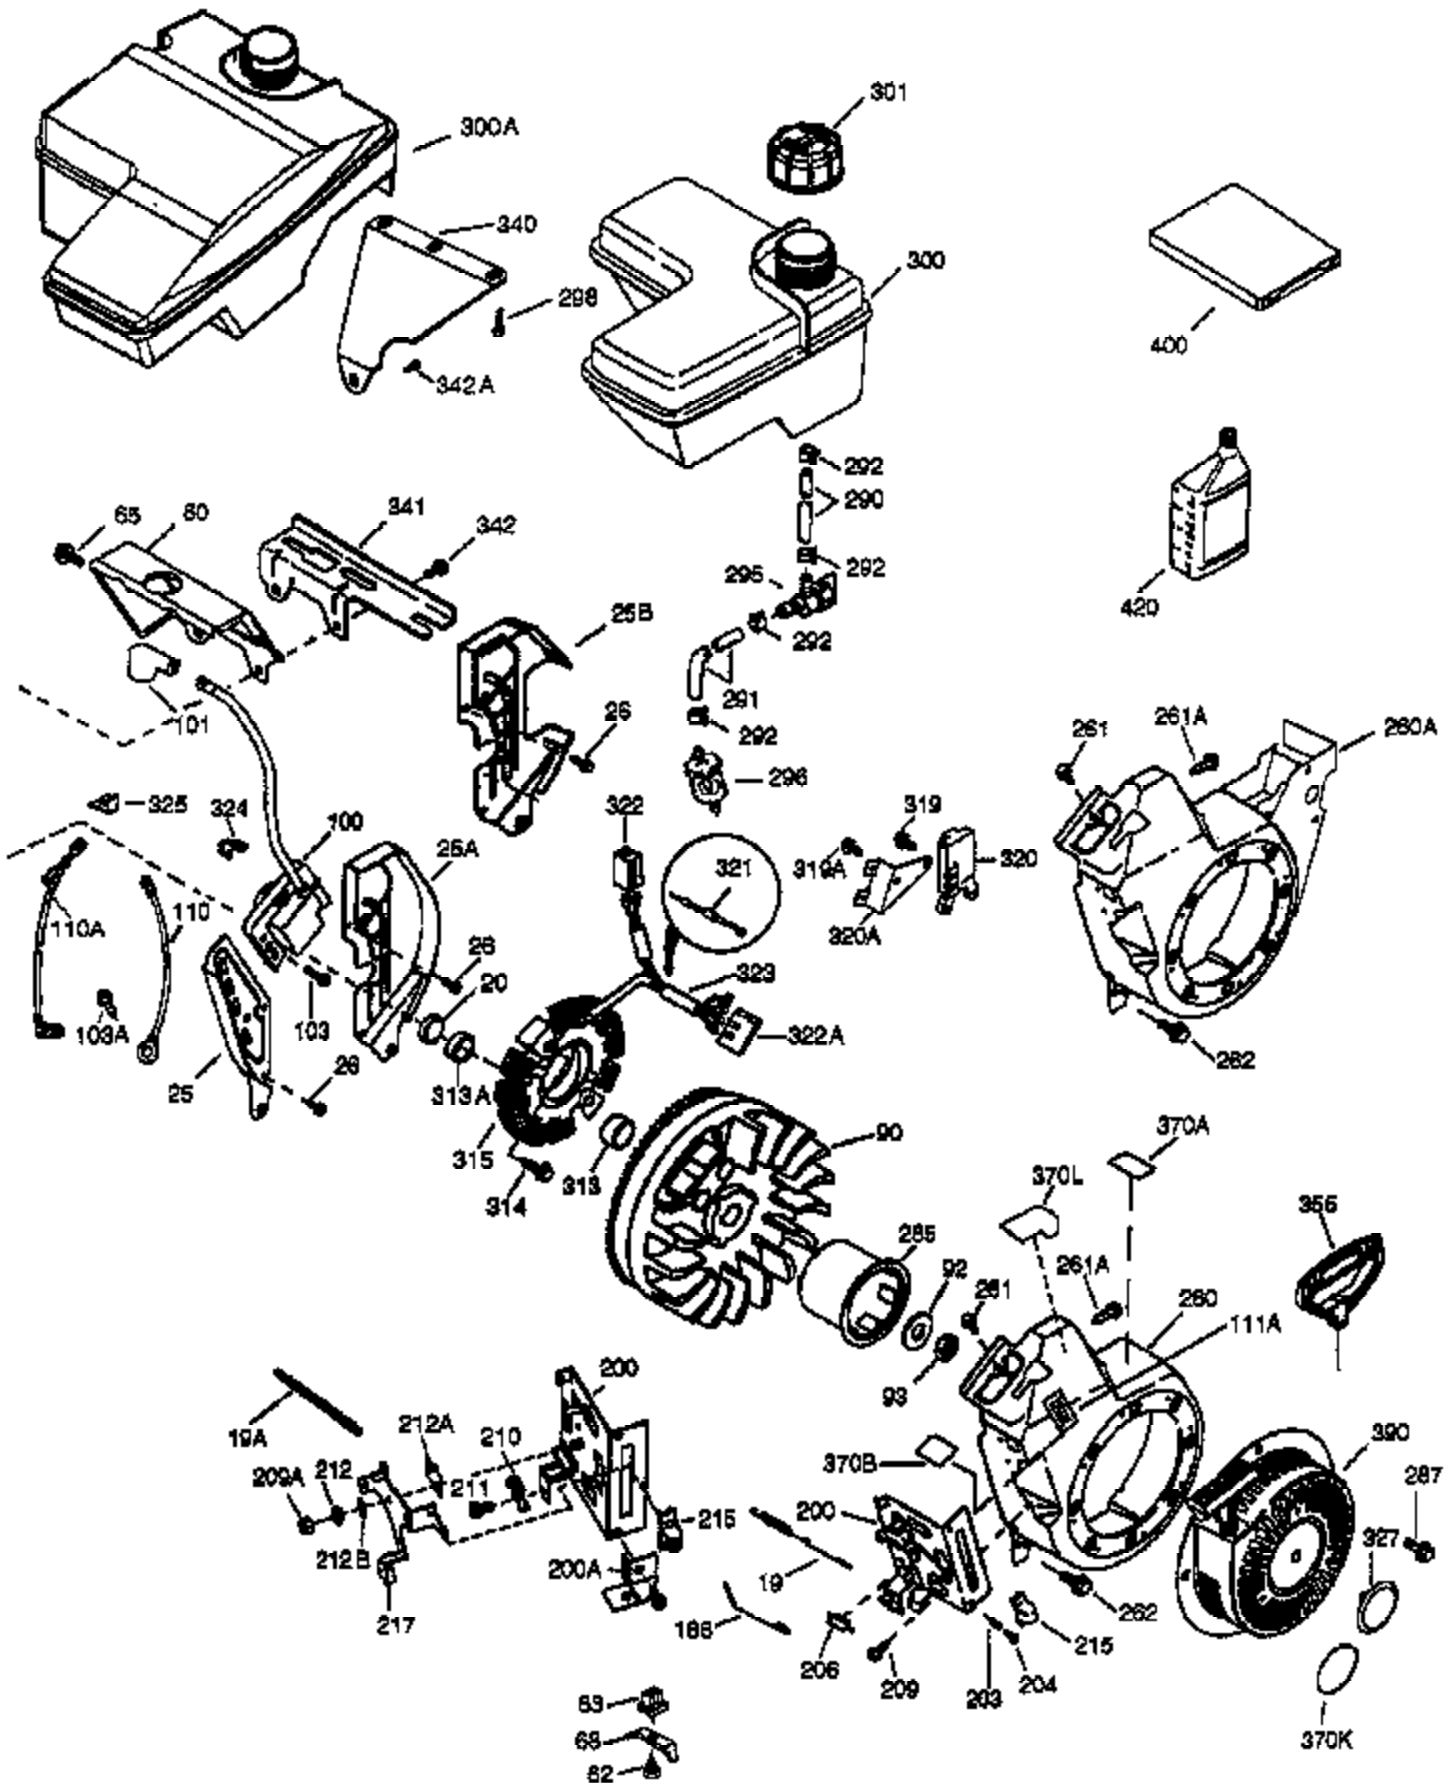

Ref #	Part Number	Qty	Description
153	36649	1	Push Rod Guide
154	650913	2	Rocker Arm Stud
155	35624A	2	Rocker Arm
157	650914	2	Nut, 1/4-28
158	36629	2	Push Rod
159	35626	1	* Rocker Arm Cover Gasket
160	36630A	1	Rocker Arm Cover
161	651008	2	Screw, 1/4-20 x 31/64"
161A	651012	2	Stud
173	36675A	1	Breather Tube
178	650852	2	Nut, 1/4-20
182	650451	2	Screw, 1/4-20 x 1"
184	26756	1	* Carburetor To Intake Pipe Gasket
185	36631	1	Intake Pipe
207	36632	1	Throttle Link
223	650451	2	Screw, 1/4-20 x 1"
224	36581	1	* Intake Pipe Gasket
238	28820	2	Screw, 10-32 x 1/2"
239	27272A	1	* Air Cleaner Gasket
240	36633	1	Air Cleaner Body (Incl. 239)
245	36046	1	Air Cleaner Filter
250	36635A	1	Air Cleaner Cover
251	650886	1	Wing Nut
252	650821	1	Screw, 10-32 x 1/2"
253	36701	1	Compression Release Weight
254	36702	1	Compression Release Spring
275	36641	1	Muffler
277	650988	2	Screw, 1/4-20 x 2-9/32"
278	36674	1	Spacer
279	650852	2	Nut & Lock Washer
280	36893	1	Heat Shield
305	35554	1	Oil Fill Tube
307	35499	1	"O" Ring
308	36651	1	Fill Tube Clip
309	651011	1	Screw, 10-32 x 5/16"
310	36902	1	Dipstick
311	27625	1	Oil Fill Plug
380	640017	1	Carburetor (Incl. 184)
416	36085	1	Spark Arrestor Kit (Incl. 417) (Optional)
417	650760	1	Screw, 8-32 x 3/8"
600	651013	1	Washer