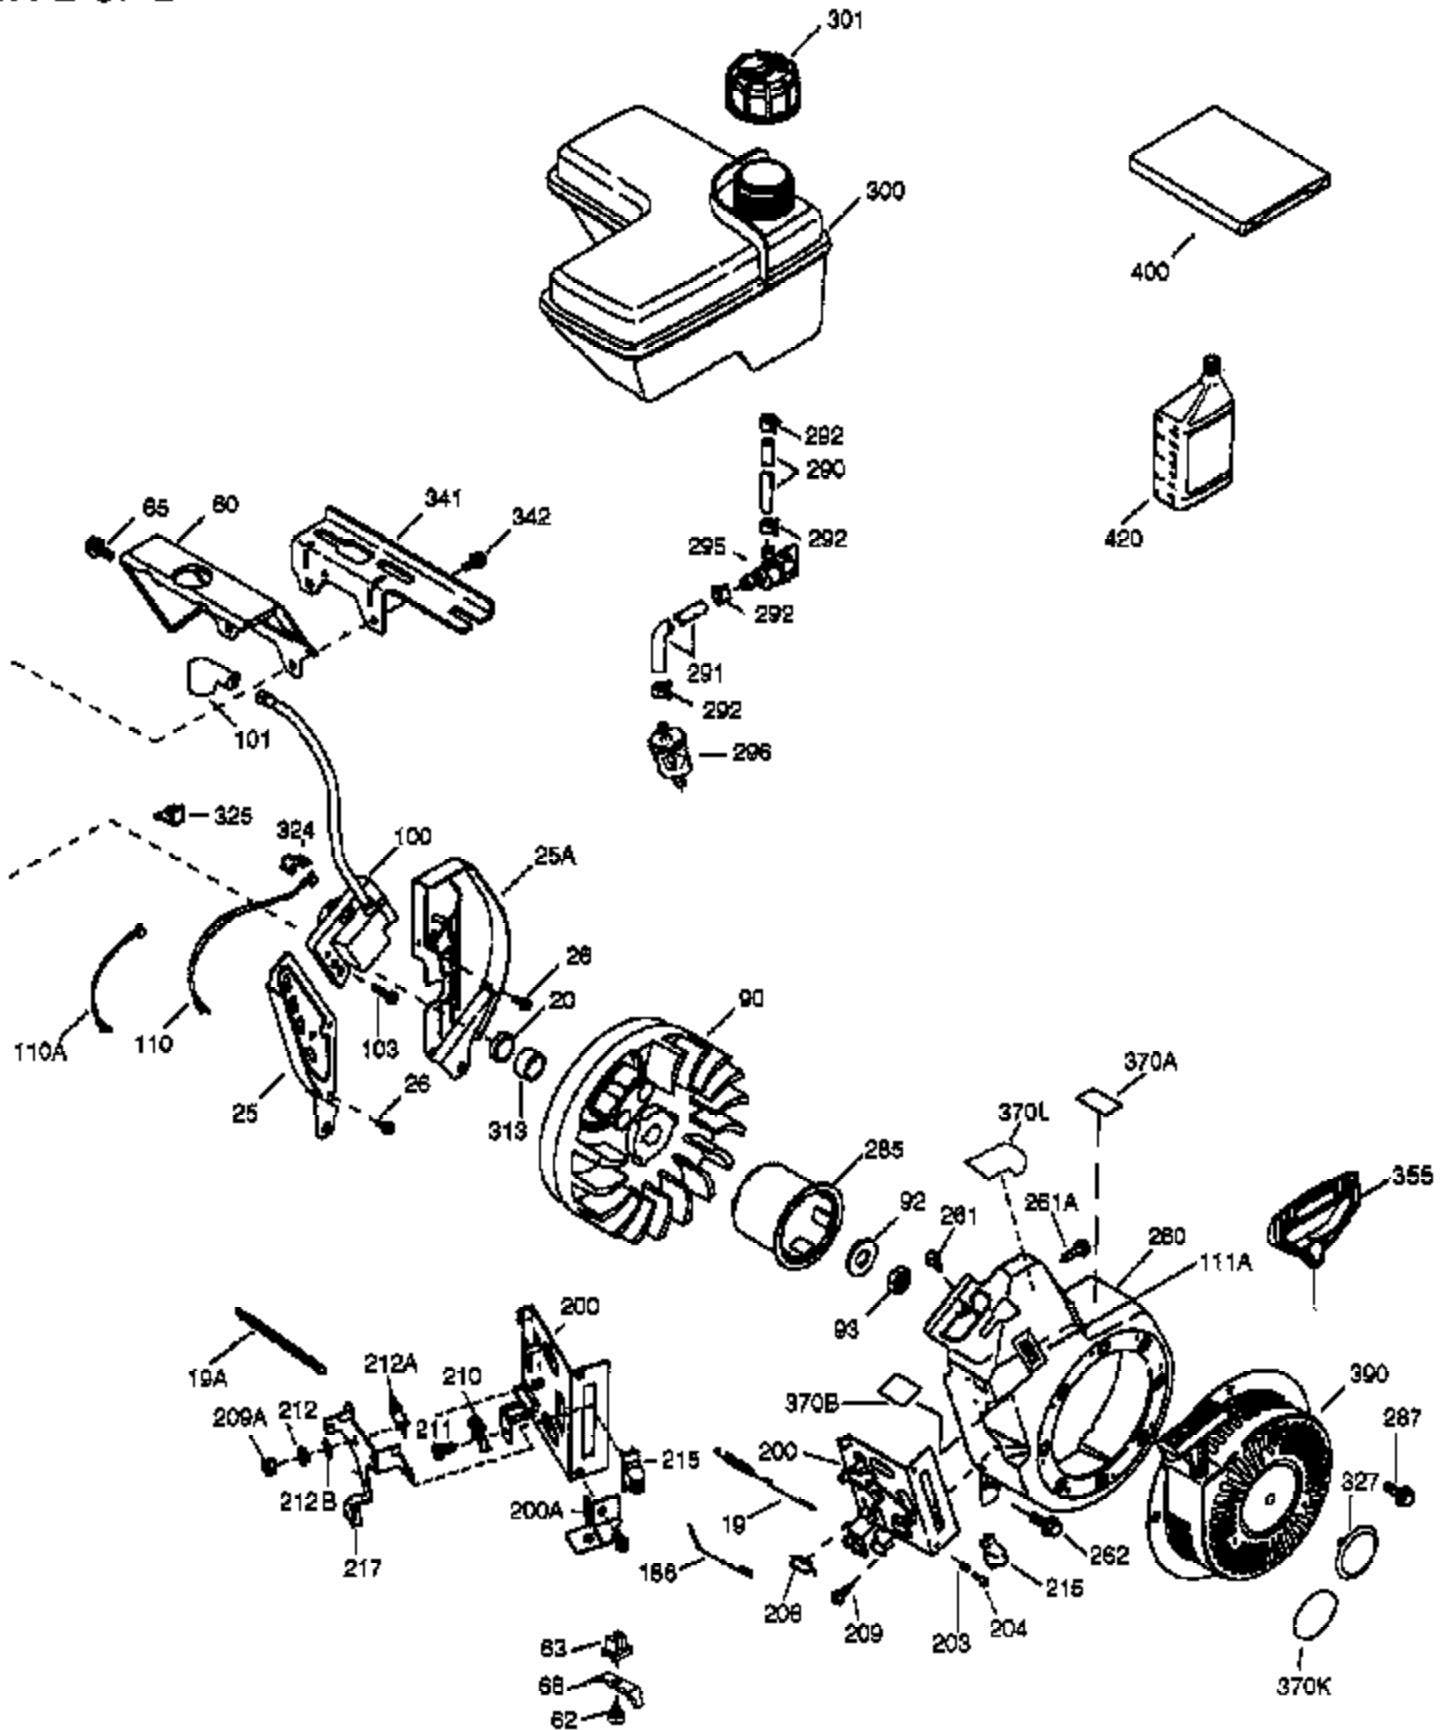

VIEW 2 OF 2

Ref #	Part Number	Qty	Description
19	36750	1	Extension Spring
20	32600	1	Oil Seal
23	36732	1	Ball Bearing
25A	36622	1	Air Baffle (Right)
25	36621	1	Air Baffle (Left)
26	30200	2	Screw, 10-24 x 9/16"
60	36623	1	Blower Housing Extension
65	30200	1	Screw, 10-24 x 9/16"
90	611205	1	Flywheel
92	650815	1	Belleville Washer
93	650816	1	Flywheel Nut
100	34443A	1	Solid State Ignition
101	610118	1	Spark Plug Cover
103	651007	2	Screw, Torx T-15, 10-24 x 15/16"
110	36767	1	Ground Wire
111A	611212	1	Low Oil Indicator Light
200	36747	1	Control Bracket (Incl. 203, 204, 206 & 215)
203	31342	1	Compression Spring
204	650549	1	Screw, 5-40 x 7/16"
206	610973	1	Terminal
209	650821	2	Screw, 10-32 x 1/2"
215	36638	1	Control Knob
260	36770	1	Blower Housing
261	651008	1	Screw, 1/4-20 x 31/64"
261A	650821	1	Screw, 10-32 x 1/2"
262	651008	2	Screw, 1/4-20 x 31/64"
285	35985B	1	Starter Cup
287	651008	4	Screw, 1/4-20 x 31/64"
290	30705	1	Fuel Line
292	26460	2	Fuel Line Clamp
300	36643	1	Fuel Tank (Incl. 301)
301	36754	1	Fuel Cap
313	34080	1	Spacer
325	29443	1	Wire Clip
341	36644	1	Fuel Tank Bracket
342	651010	2	Screw, 1/4-20 x 7/8"
370A	36261	1	Lubrication Decal
370K	36695	1	Starter Decal
370L	36771	1	Oil Sensor Decal
370B	33107	1	Speed Control Decal
390	590704	1	Rewind Starter
400	36716A	1	* Gasket Set (Incl. items marked PK i n notes) Incl. (1) each of 26756, 27272A, 29673, 35626, 36581, 36624, 36738
420	730225	1	SAE 30 4-Cycle Engine Oil (Quart)