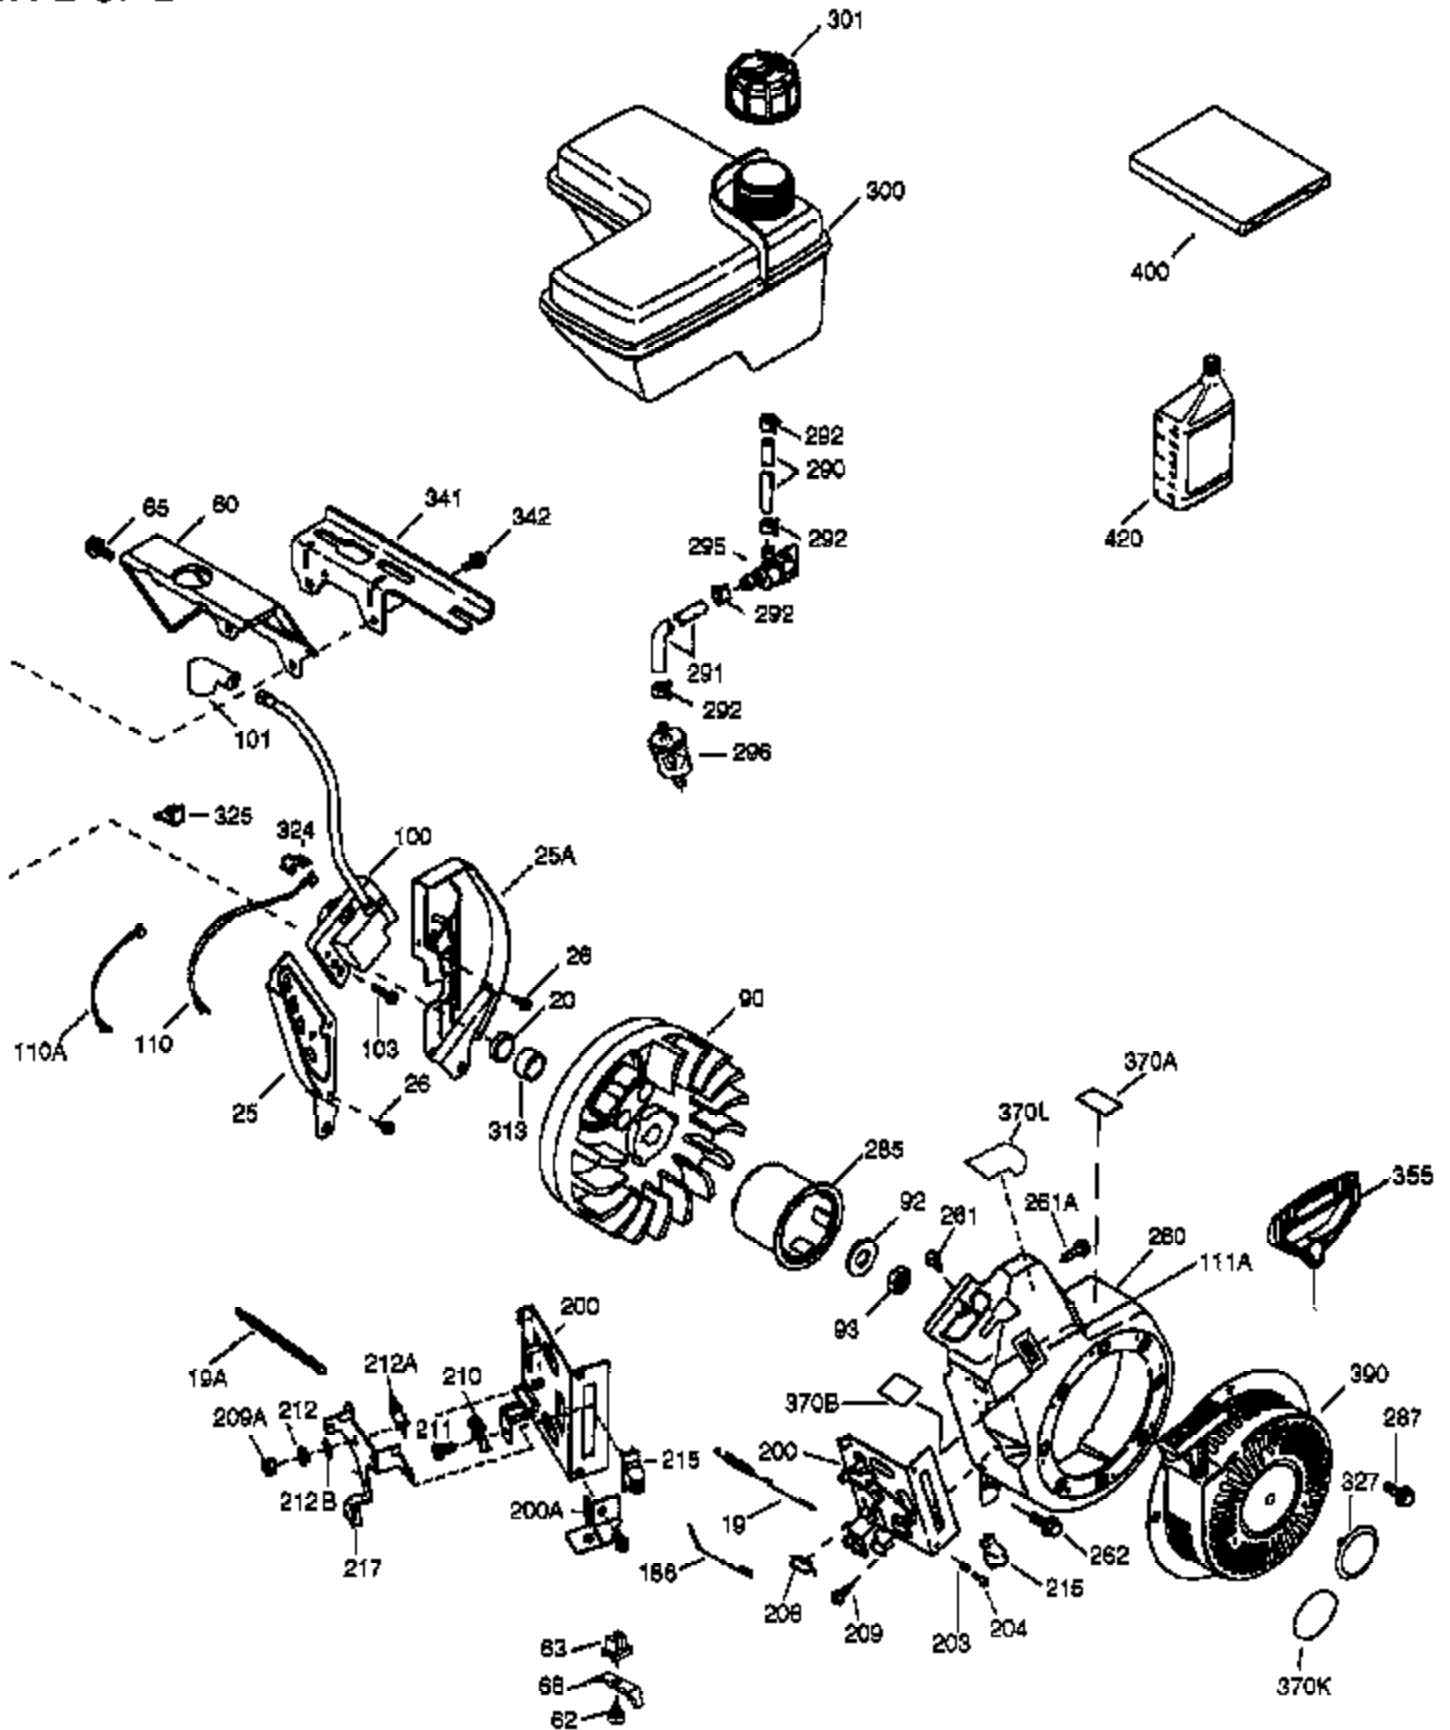

VIEW 2 OF 2

Ref #	Part Number	Qty	Description
19	36710	1	Extension Spring
20	32600	1	Oil Seal
23	36732	1	Ball Bearing
25A	36622	1	Air Baffle (Right)
25	36621	1	Air Baffle (Left)
26	30200	2	Screw, 10-24 x 9/16"
60	36623	1	Blower Housing Extension
65	30200	1	Screw, 10-24 x 9/16"
90	611205	1	Flywheel
92	650815	1	Belleville Washer
93	650816	1	Flywheel Nut
100	34443A	1	Solid State Ignition
101	610118	1	Spark Plug Cover
103	651007	2	Screw, Torx T-15, 10-24 x 15/16"
110	36054	1	Ground Wire
186	36711	1	Governor Link
200	36712	1	Control Bracket (Incl. 206 & 215)
206	610973	1	Terminal
209	650821	2	Screw, 10-32 x 1/2"
215	36638	1	Control Knob
260	36682	1	Blower Housing
261A	650821	1	Screw, 10-32 x 1/2"
261	651008	1	Screw, 1/4-20 x 31/64"
262	651008	2	Screw, 1/4-20 x 31/64"
285	35985A	1	Starter Cup
287	651008	4	Screw, 1/4-20 x 31/64"
290	30705	1	Fuel Line
292	26460	2	Fuel Line Clamp
300	36643	1	Fuel Tank (Incl. 301)
301	36246	1	Fuel Cap
313	34080	1	Spacer
325	29443	1	Wire Clip
341	36644	1	Fuel Tank Bracket
342	651010	2	Screw, 1/4-20 x 7/8"
370A	36261	1	Lubrication Decal
370B	33107	1	Speed Control Decal
370K	36695	1	Starter Decal
390	590704	1	Rewind Starter
400	36716	1	* Gasket Set (Incl. items marked PK i n notes) Incl. (1) each of 26756, 27272A, 29673, 35626, 36581, 36624, 36715
420	730225	1	SAE 30 4-Cycle Engine Oil (Quart)