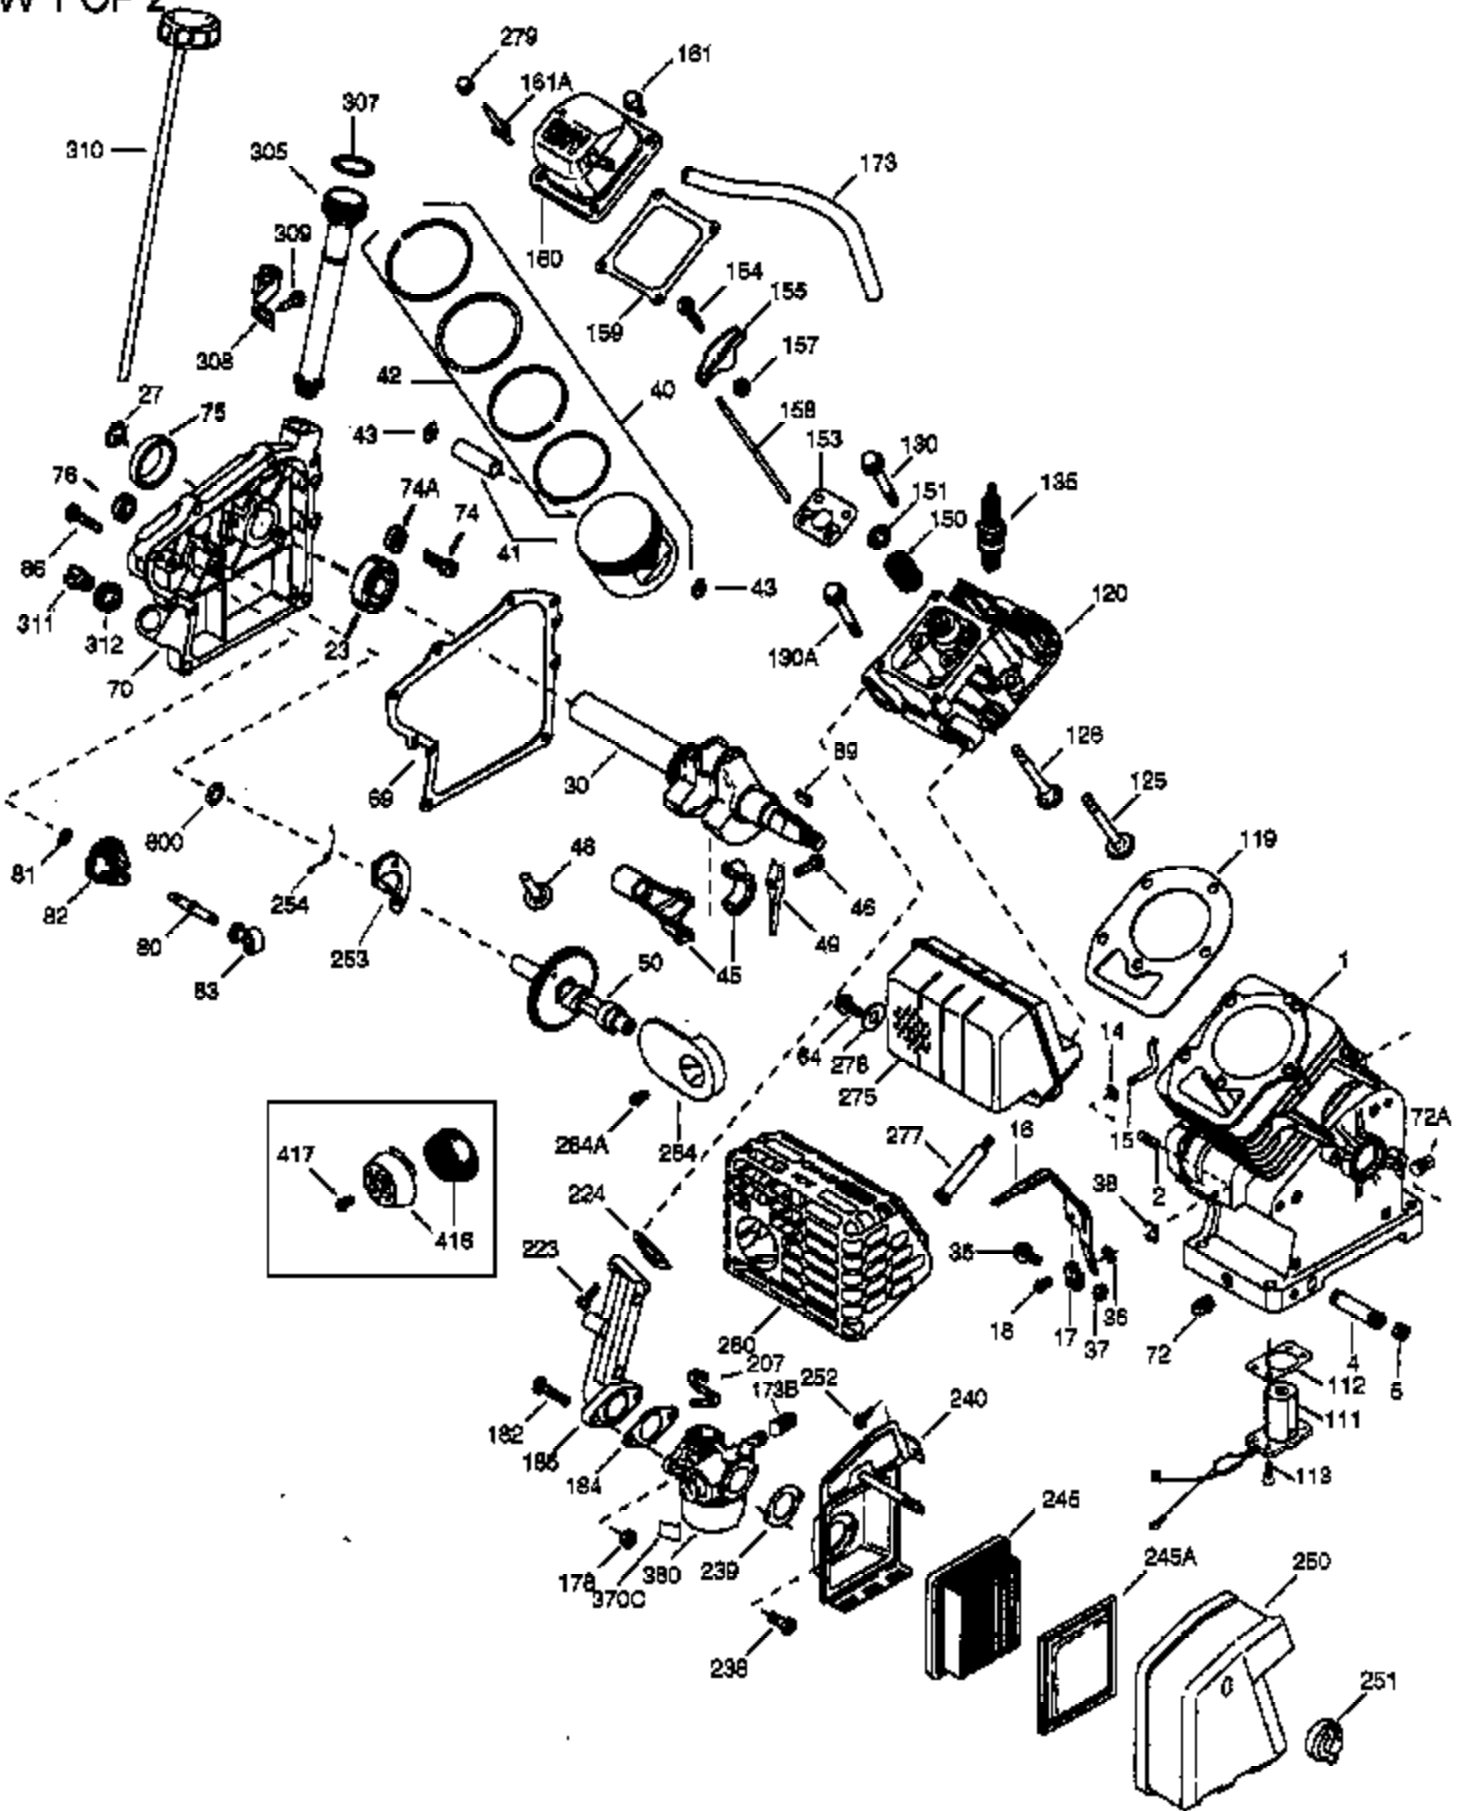

VIEW 1 OF 2

Engine Parts List #1

Ref #	Part Number	Qty	Description
	1 36714	1	Cylinder (Incl. 2, 20 & 72)
	2 26727	2	Dowel Pin
	14 28277	1	Washer
	15 30589	1	Governor Rod
	16 36618	1	Governor Lever
	17 36700	1	Governor Lever Clamp
	18 650548	1	Screw, 8-32 x 5/16"
	23 36732	1	Ball Bearing
	27 36733	1	Bearing Retainer
	30 36748A	1	Crankshaft (Incl. 27)
	35 29826	1	Screw, 10-32 x 3/4"
	36 29918	1	Lock Washer
	37 29216	1	Lock Nut, 10-32
	38 29642	1	Retaining Ring
	40 35544A	1	Piston, Pin & Ring Set (Std.)
	40 35545A	1	Piston, Pin & Ring Set (.010" OS)
	40 35546	1	Piston, Pin & Ring Set (.020" OS)
	41 35541	1	Piston & Pin Ass'y. (Std.) (Incl. 43)
	41 35542	1	Piston & Pin Ass'y. (.010" OS) (Incl. 43)
	41 35543	1	Piston & Pin Ass'y. (.020" OS) (Incl. 43)
	42 35547A	1	Ring Set (Std.)
	42 35548A	1	Ring Set (.010" OS)
	42 35549	1	Ring Set (.020" OS)
	43 20381	2	Piston Pin Retaining Ring
	45 32875A	1	Connecting Rod Ass'y. (Incl. 46 & 49)
	46 32610A	2	Connecting Rod Bolt
	48 35616	2	Valve Lifter
	49 36611	1	Oil Dipper
	50 36620	1	Camshaft (Incl. 253 & 254)
	64 650738	1	Screw, 1/4-20 x 5/8"
	69 36624	1	* Cylinder Cover Gasket
	70 36731	1	Cylinder Cover (Incl. 75 thru 83)
	72 27642	1	Oil Drain Plug
	74 30200	2	Screw, 10-24 x 9/16"
	74A 28537	2	Washer
	75 36742	1	Oil Seal
	80 30574A	1	Governor Shaft
	81 30590A	1	Washer
	82 30591	1	Governor Gear Ass'y. (Incl. 81)
	83 36057	1	Governor Spool
	86 650488	8	Screw, 1/4-20 x 1-1/4"
	89 610961	1	Flywheel Key
	119 36715	1	* Cylinder Head Gasket
	120 36739	1	Cylinder Head
	125 36471	1	Exhaust Valve (Std.) (Incl. 151)
	125 36472	1	Exhaust Valve (1/32" OS) (Incl. 151)
	126 37711	1	Intake Valve (Std.) (Incl. 151)
	126 29315C	1	Intake Valve (1/32" OS) (Incl. 151)
	130A 650999	1	Screw, 5/16-18 x 2-41/64"
	130 650912	4	Screw, 5/16-18 x 1-1/2"
	135 34645	1	Resistor Spark Plug (N4C)
	150 31672	2	Valve Spring
	151 31673	2	Valve Spring Cap
	153 36649	1	Push Rod Guide
	154 650913	2	Rocker Arm Stud
	155 35624A	2	Rocker Arm
	157 650914	2	Nut, 1/4-28
	158 36629	2	Push Rod