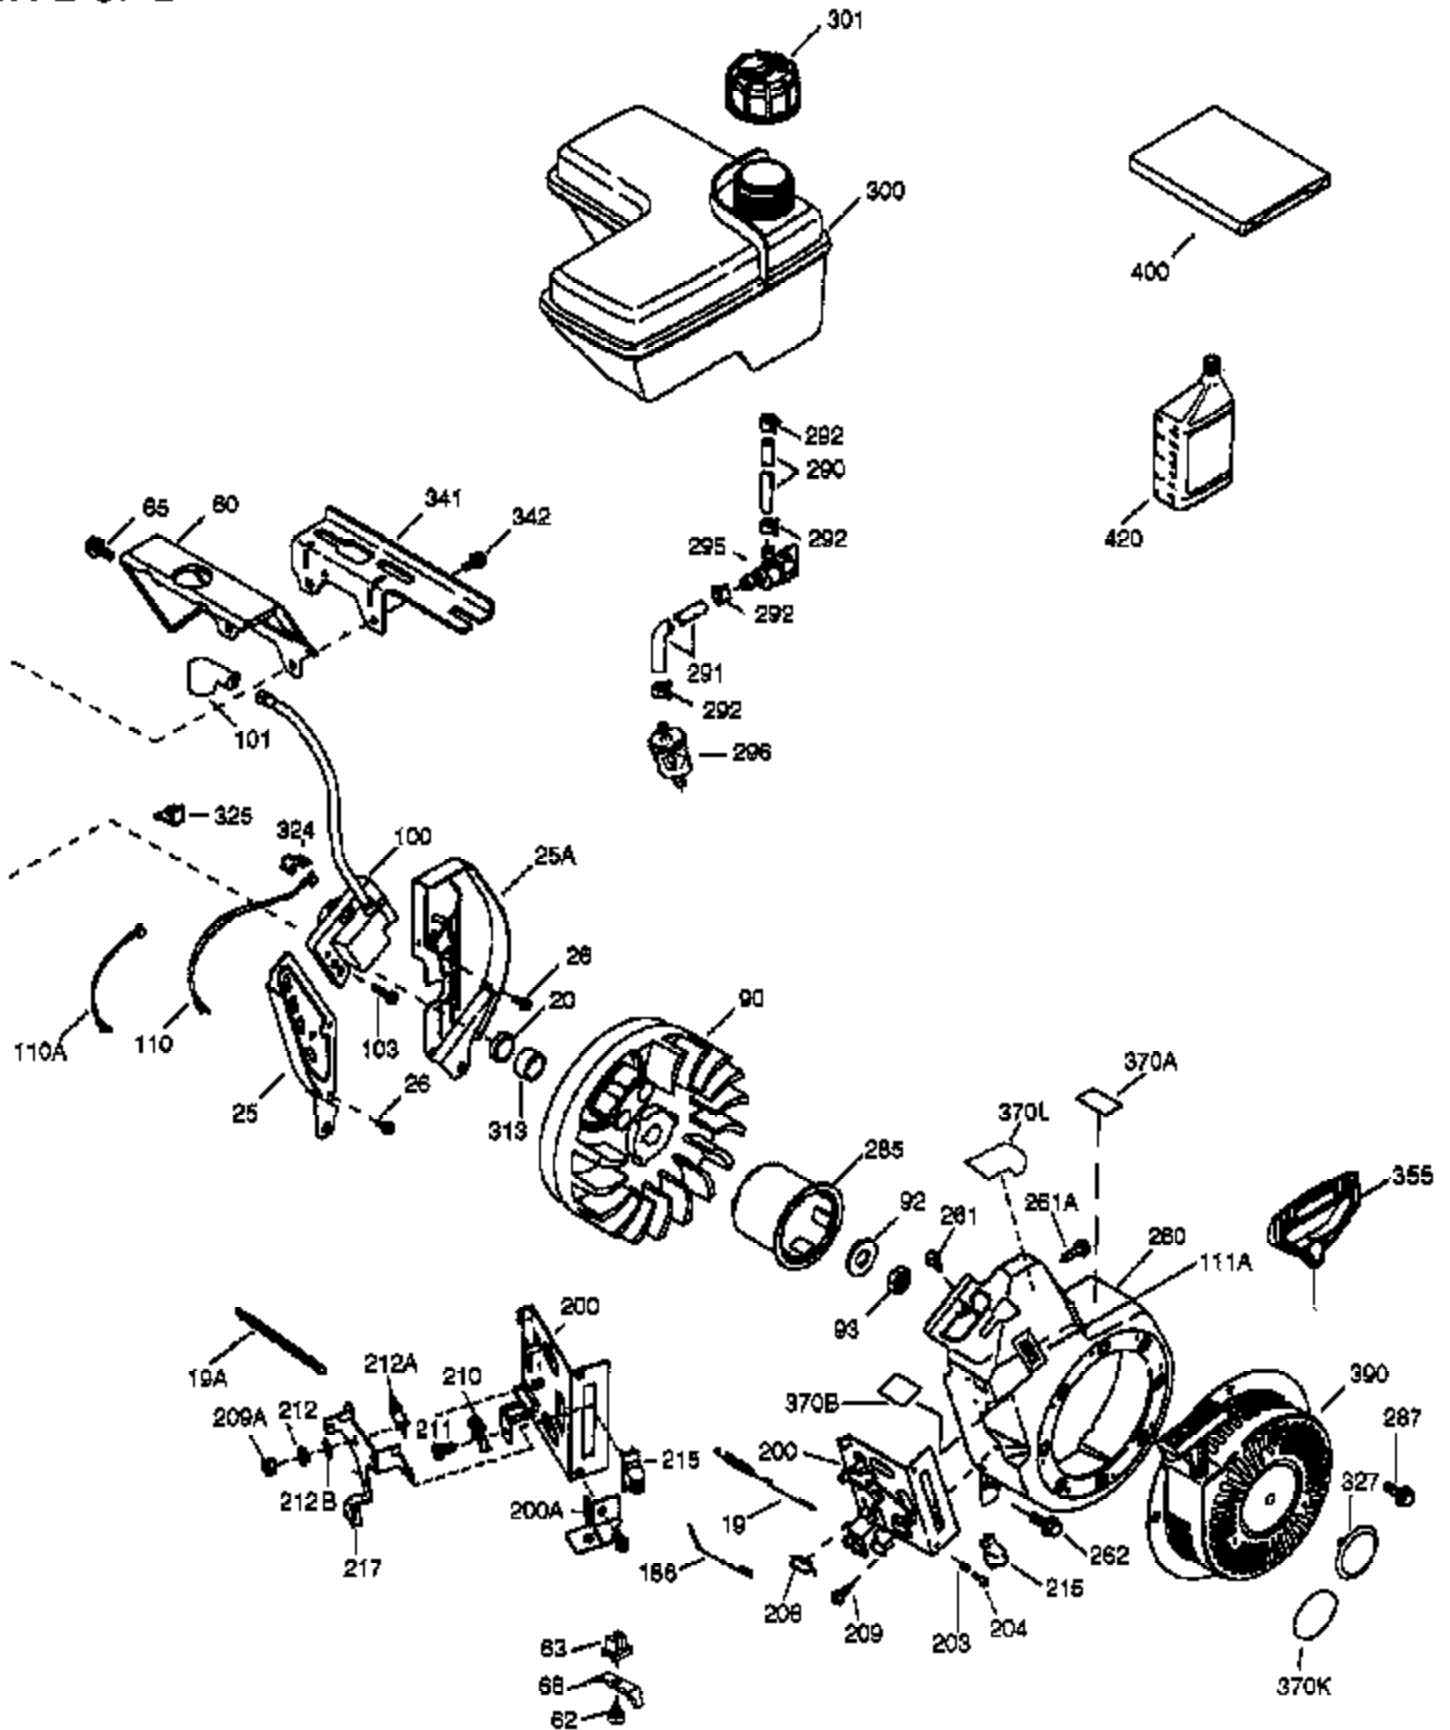

VIEW 2 OF 2

Engine Parts List #2

Ref #	Part Number	Qty	Description
19	36710	1	Extension Spring
20	32600	1	Oil Seal
23	36732	1	Ball Bearing
25A	36622	1	Air Baffle (Right)
25	36621	1	Air Baffle (Left)
26	30200	2	Screw, 10-24 x 9/16"
60	36623	1	Blower Housing Extension
65	30200	1	Screw, 10-24 x 9/16"
90	611205	1	Flywheel
92	650815	1	Belleville Washer
93	650816	1	Flywheel Nut
100	34443A	1	Solid State Ignition
101	610118	1	Spark Plug Cover
103	651007	2	Screw, Torx T-15, 10-24 x 15/16"
110	36054	1	Ground Wire
186	36711	1	Governor Link
200	36736	1	Control Bracket (Incl. 206 & 209A thr u 217)
200A	36686	1	Boden Wire Bracket
206	610973	1	Terminal
209A	651016	1	Nut
209	650821	2	Screw, 10-32 x 1/2"
210	27793	1	Conduit Clip
211	28942	1	Screw, 10-32 x 3/8"
212A	36685	1	Bearing Plate
212	30773	1	Bushing
212B	651017	1	Washer
215	36638	1	Control Knob
217	36684	1	Control Lever
260	36864	1	Blower Housing
261	651008	1	Screw, 1/4-20 x 31/64"
261A	650821	1	Screw, 10-32 x 1/2"
262	651008	2	Screw, 1/4-20 x 31/64"
285	35985A	1	Starter Cup
287	651008	4	Screw, 1/4-20 x 31/64"
290	30705	1	Fuel Line
292	26460	2	Fuel Line Clamp
300	36863	1	Fuel Tank (Incl. 292 & 301)
301	36246	1	Fuel Cap
313	34080	1	Spacer
325	29443	1	Wire Clip
341	36644	1	Fuel Tank Bracket
342	651010	2	Screw, 1/4-20 x 7/8"
370B	33107	1	Throttle Decal
370K	36695	1	Starter Decal
370A	36261	1	Lubrication Decal
390	590704	1	Rewind Starter
400	36716A	1	* Gasket Set (Incl. items marked PK i n notes) Incl. (1) each of 26756, 27272A, 29673, 35626, 36581, 36624, 36738
420	730225	1	SAE 30 4-Cycle Engine Oil (Quart)