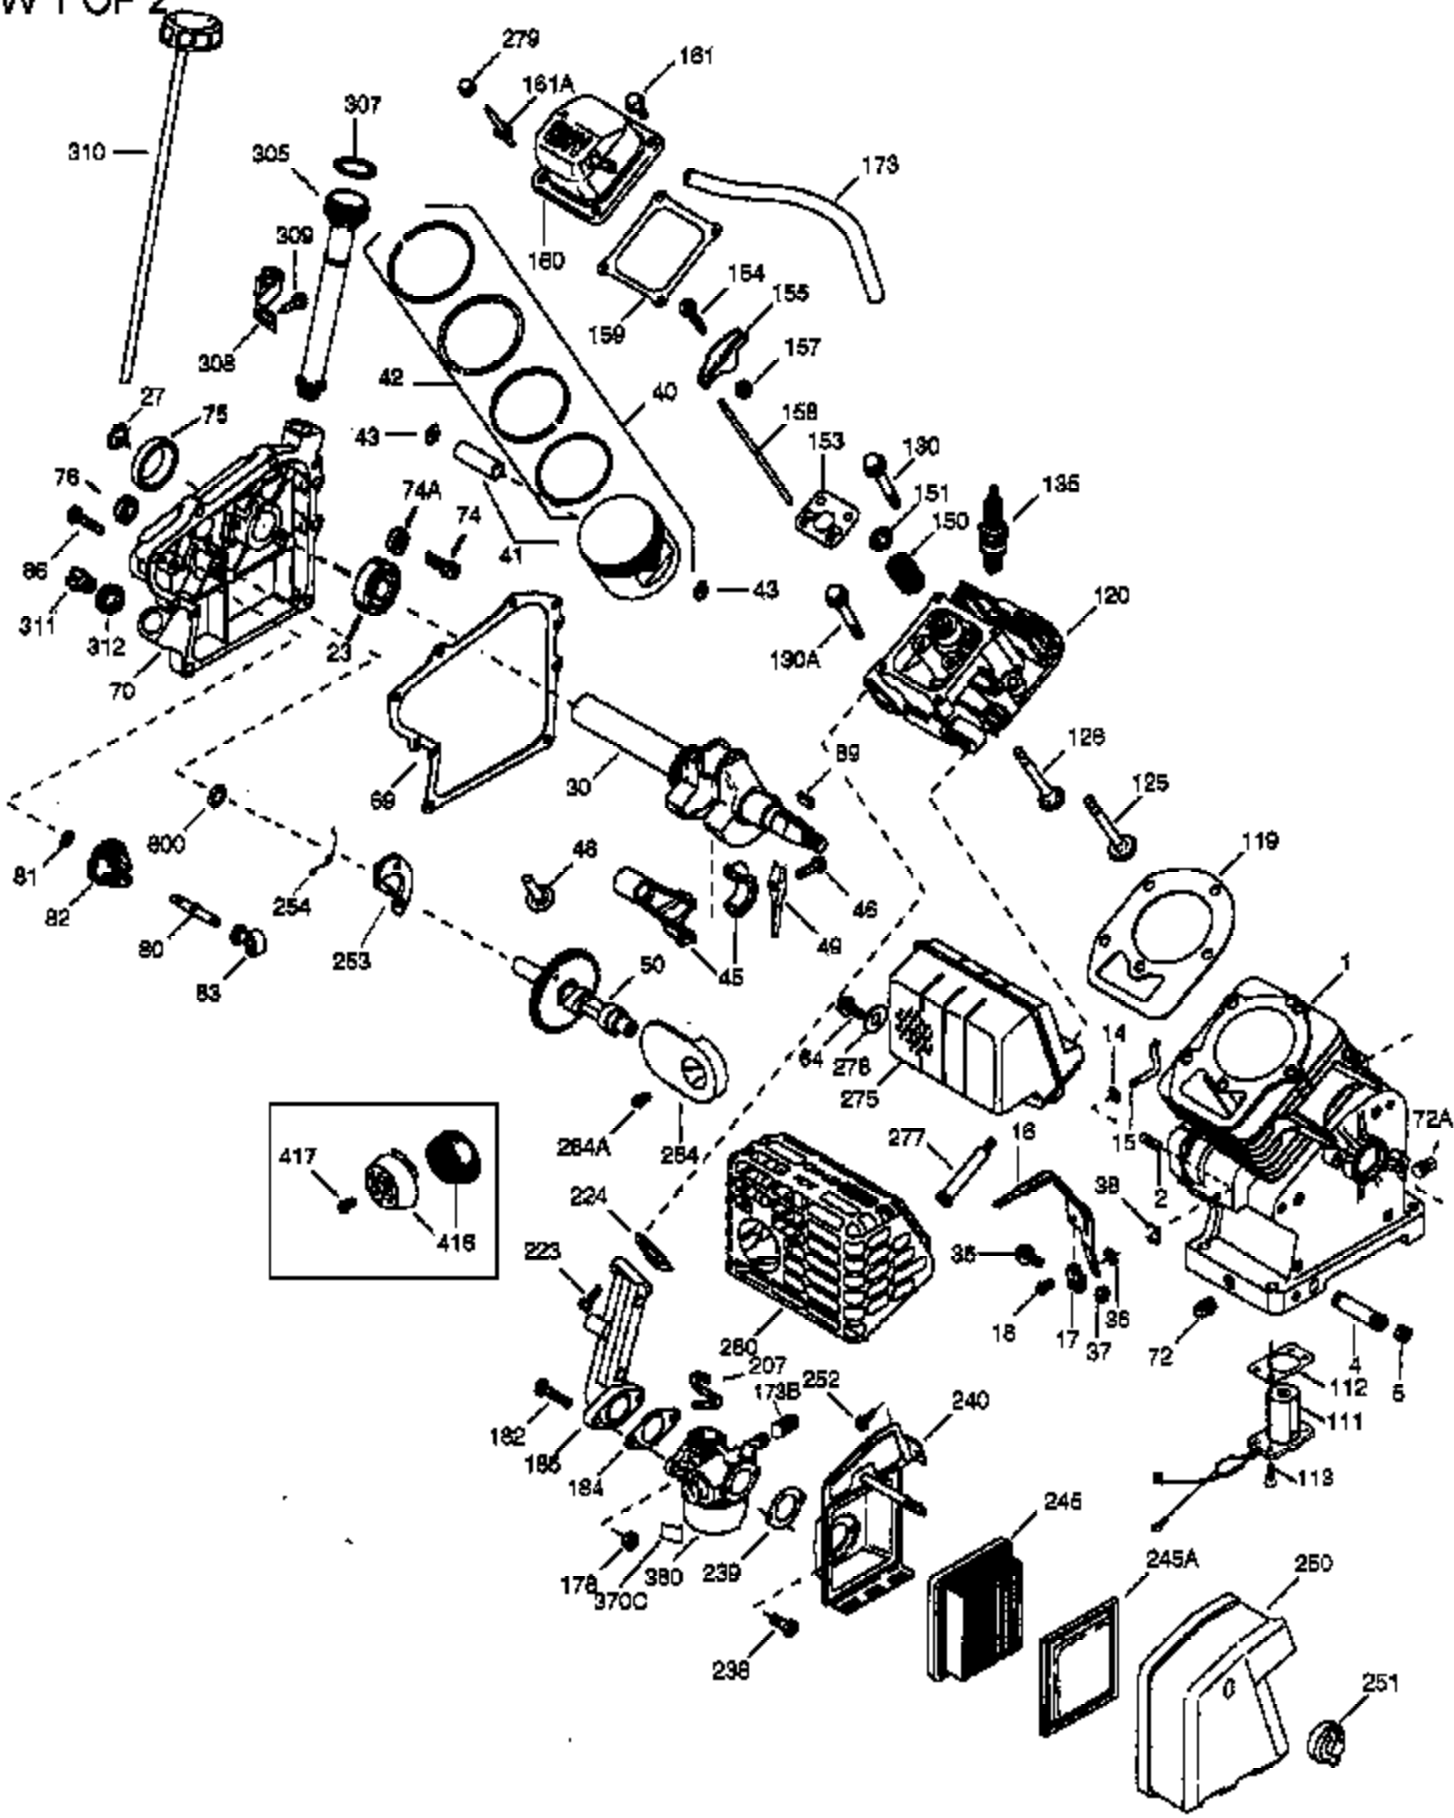

VIEW 1 OF 2

Engine Parts List #1

Ref #	Part Number	Qty	Description
1	36714	1	Cylinder (Incl. 2, 20, 72 & 72A)
2	26727	2	Dowel Pin
14	28277	1	Washer
15	30589	1	Governor Rod
16	36618	1	Governor Lever
17	36700	1	Governor Lever Clamp
18	651028	1	Screw, Torx T-5, 8-32 x 3/8"
23	36732	1	Ball Bearing
27	36733	1	Bearing Retainer
30	36810	1	Crankshaft
35	29826	1	Screw, 10-32 x 3/4"
36	29918	1	Lock Washer
37	29216	1	Lock Nut, 10-32
38	29642	1	Retaining Ring
40	35544A	1	Piston, Pin & Ring Set (Std.)
40	35545A	1	Piston, Pin & Ring Set (.010" OS)
40	35546	1	Piston, Pin & Ring Set (.020" OS)
41	35541	1	Piston & Pin Ass'y. (Std.) (Incl. 43)
41	35542	1	Piston & Pin Ass'y. (.010" OS) (Incl. 43)
41	35543	1	Piston & Pin Ass'y. (.020" OS) (Incl. 43)
42	35547A	1	Ring Set (Std.)
42	35548A	1	Ring Set (.010" OS)
42	35549	1	Ring Set (.020" OS)
43	20381	2	Piston Pin Retaining Ring
45	32875A	1	Connecting Rod Ass'y. (Incl. 46 & 49)
46	32610A	2	Connecting Rod Bolt
48	35616	2	Valve Lifter
49	36611	1	Oil Dipper
50	36620	1	Camshaft (Incl. 253 & 254)
64	651015	1	Screw, 1/4-20 x 1-1/8"
69	36624	1	* Cylinder Cover Gasket
70	36731	1	Cylinder Cover (Incl. 75 thru 83 & 31 1)
72A	28582	1	Oil Drain Plug
72	27642	2	Oil Drain Plug
74	30200	2	Screw, 10-24 x 9/16"
74A	28537	2	Washer
75	36742	1	Oil Seal
80	30574A	1	Governor Shaft
81	30590A	1	Washer
82	30591	1	Governor Gear Ass'y. (Incl. 81)
83	36057	1	Governor Spool
86	650488	8	Screw, 1/4-20 x 1-1/4"
89	610961	1	Flywheel Key
119	36738	1	* Cylinder Head Gasket
120	36739	1	Cylinder Head
125	36471	1	Exhaust Valve (Std.) (Incl. 151)
125	36472	1	Exhaust Valve (1/32" OS) (Incl. 151)
126	37711	1	Intake Valve (Std.) (Incl. 151)
126	29315C	1	Intake Valve (1/32" OS) (Incl. 151)
130A	650999	1	Screw, 5/16-18 x 2-41/64"
130	650912	4	Screw, 5/16-18 x 1-1/2"
135	34645	1	Resistor Spark Plug (RN4C)
150	31672	2	Valve Spring
151	31673	2	Valve Spring Cap
153	36649	1	Push Rod Guide
154	650913	2	Rocker Arm Stud
155	35624A	2	Rocker Arm
157	650914	2	Nut, 1/4-28