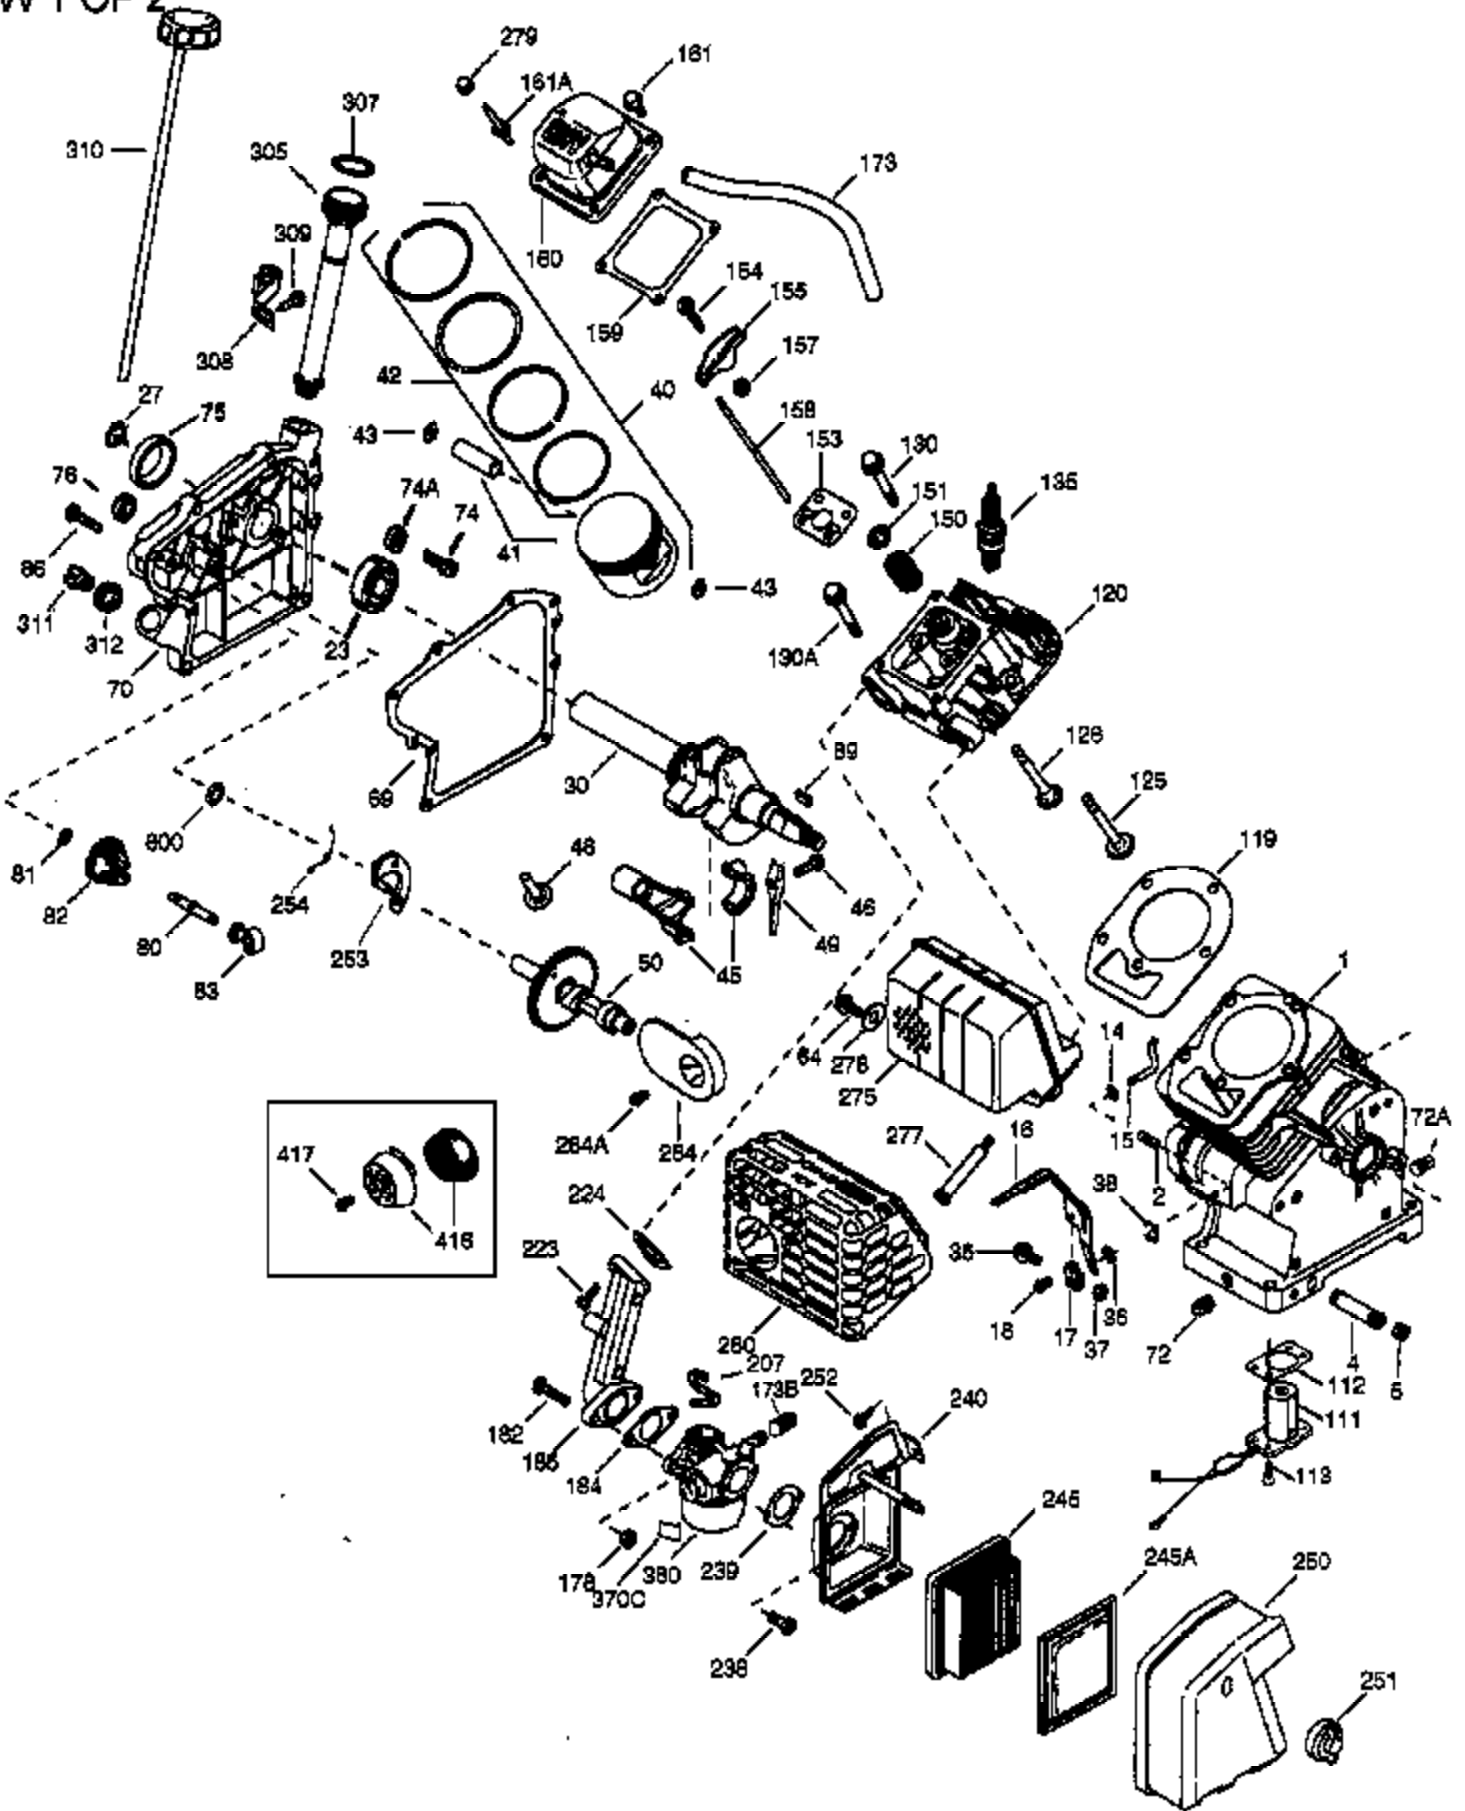

VIEW 1 OF 2

Ref #	Part Number	Qty	Description
1	36714	1	Cylinder (Incl. 2, 20, 72 & 72A)
2	26727	2	Dowel Pin
14	28277	1	Washer
15	30589	1	Governor Rod
16	36618	1	Governor Lever
17	36700	1	Governor Lever Clamp
18	650548	1	Screw, 8-32 x 5/16"
23	36732	1	Ball Bearing
27	36733	1	Bearing Retainer
30	36810	1	Crankshaft
35	29826	1	Screw, 10-32 x 3/4"
36	29918	1	Lock Washer
37	29216	1	Lock Nut, 10-32
38	29642	1	Retaining Ring
40	35544A	1	Piston, Pin & Ring Set (Std.)
40	35545A	1	Piston, Pin & Ring Set (.010" OS)
40	35546	1	Piston, Pin & Ring Set (.020" OS)
41	35541	1	Piston & Pin Ass'y. (Std.) (Incl. 43)
41	35542	1	Piston & Pin Ass'y. (.010" OS) (Incl. 43)
41	35543	1	Piston & Pin Ass'y. (.020" OS) (Incl. 43)
42	35547A	1	Ring Set (Std.)
42	35548A	1	Ring Set (.010" OS)
42	35549	1	Ring Set (.020" OS)
43	20381	2	Piston Pin Retaining Ring
45	32875A	1	Connecting Rod Ass'y. (Incl. 46 & 49)
46	32610A	2	Connecting Rod Bolt
48	35616	2	Valve Lifter
49	36611	1	Oil Dipper
50	36620	1	Camshaft (Incl. 253 & 254)
64	651015	1	Screw, 1/4-20 x 1-1/8"
69	36624	1	* Cylinder Cover Gasket
70	36731	1	Cylinder Cover (Incl. 75 thru 83 & 31 1)
72A	28582	1	Oil Drain Plug
72	27642	2	Oil Drain Plug
74	30200	2	Screw, 10-24 x 9/16"
74A	28537	2	Washer
75	36742	1	Oil Seal
80	30574A	1	Governor Shaft
81	30590A	1	Washer
82	30591	1	Governor Gear Ass'y. (Incl. 81)
83	36057	1	Governor Spool
86	650488	8	Screw, 1/4-20 x 1-1/4"
89	610961	1	Flywheel Key
119	36738	1	* Cylinder Head Gasket
120	36739	1	Cylinder Head
125	36471	1	Exhaust Valve (Std.) (Incl. 151)
125	36472	1	Exhaust Valve (1/32" OS) (Incl. 151)
126	37711	1	Intake Valve (Std.) (Incl. 151)
126	29315C	1	Intake Valve (1/32" OS) (Incl. 151)
130A	650999	1	Screw, 5/16-18 x 2-41/64"
130	650912	4	Screw, 5/16-18 x 1-1/2"
135	34645	1	Resistor Spark Plug (RN4C)
150	31672	2	Valve Spring
151	31673	2	Valve Spring Cap
153	36649	1	Push Rod Guide
154	650913	2	Rocker Arm Stud
155	35624A	2	Rocker Arm
157	650914	2	Nut, 1/4-28