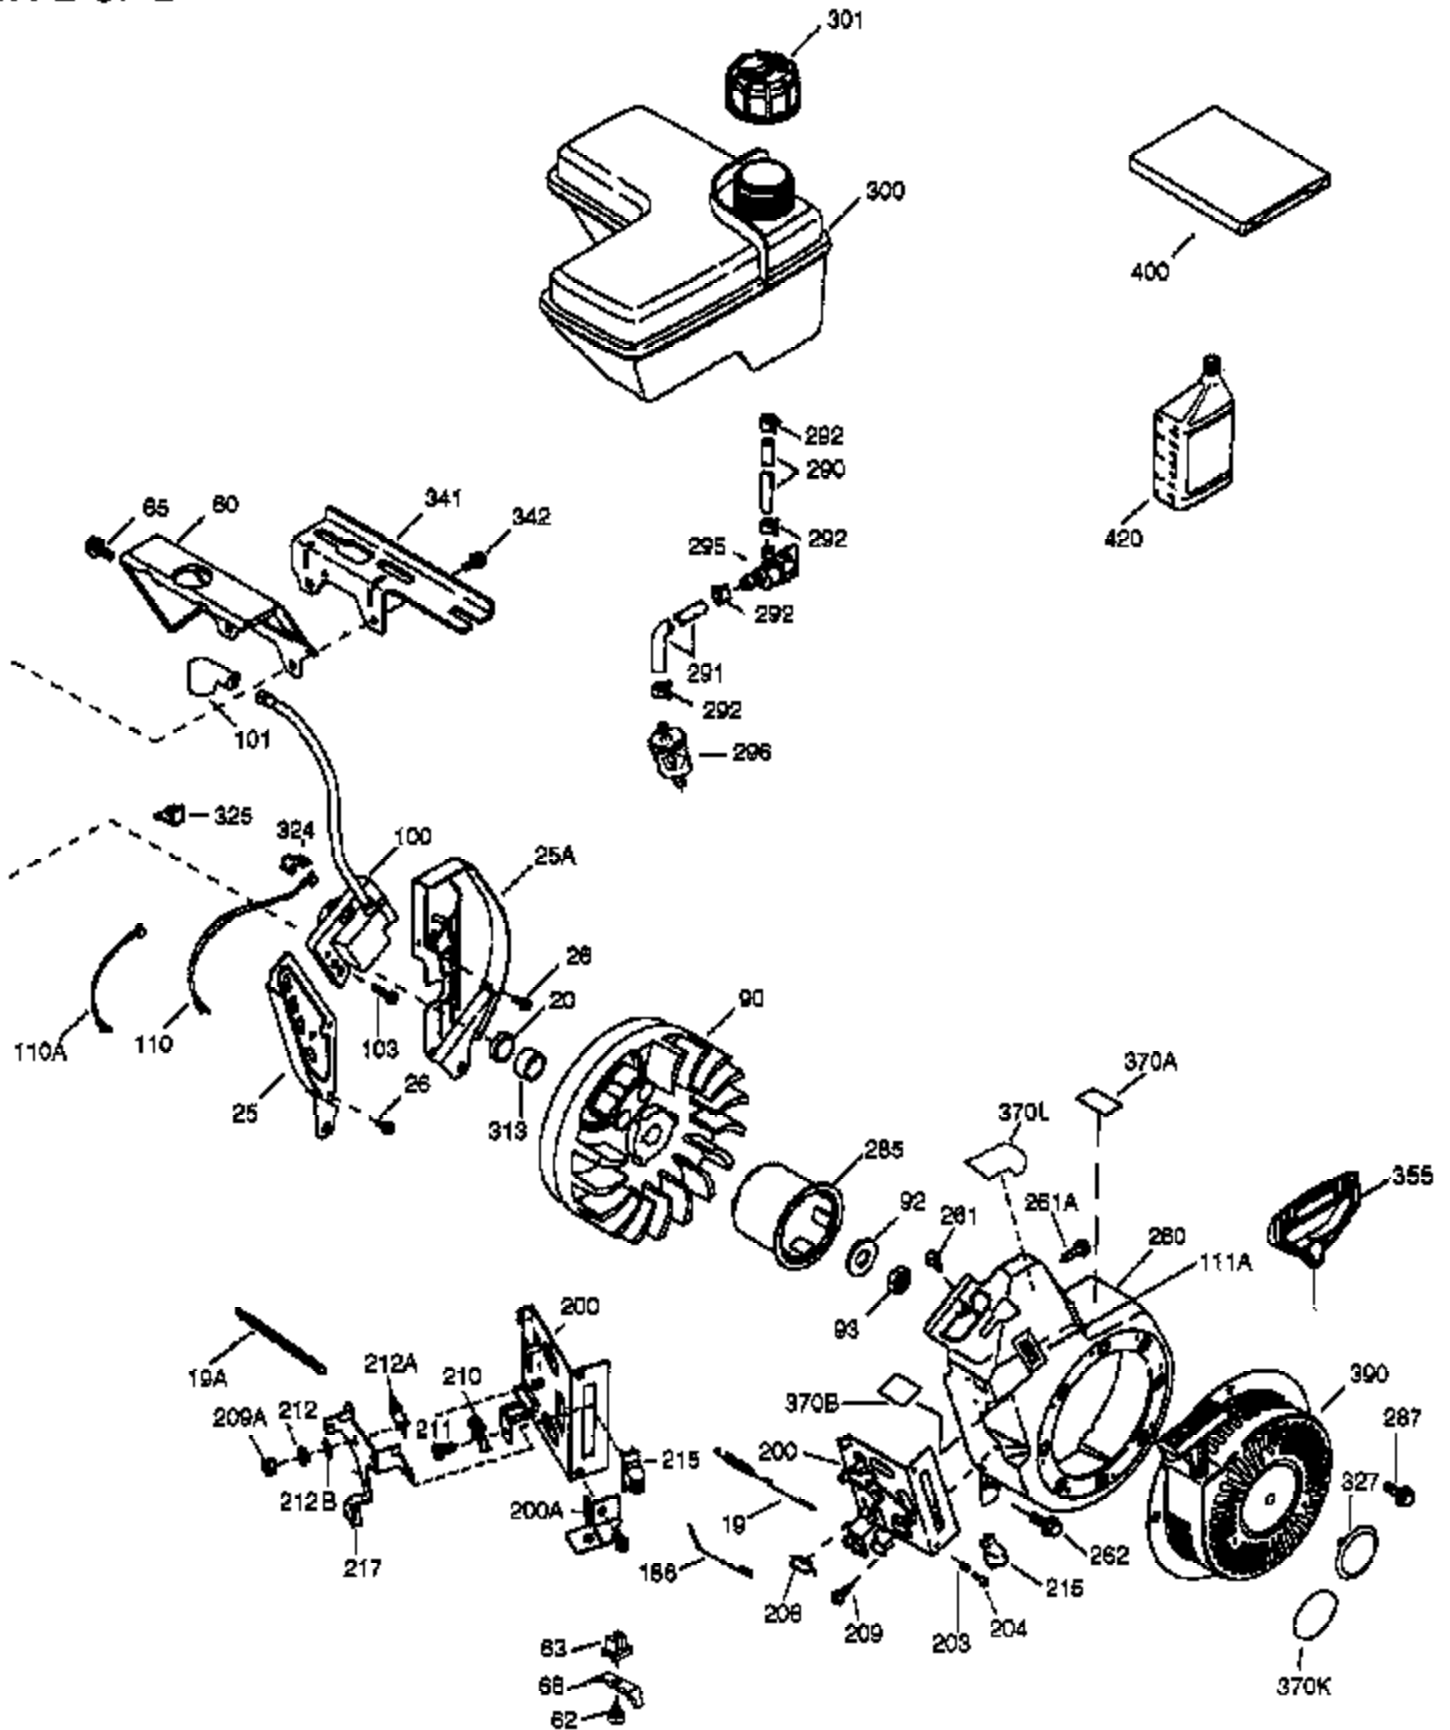

VIEW 2 OF 2

Ref #	Part Number	Qty	Description
19	36710	1	Extension Spring
20	32600	1	Oil Seal
23	36732	1	Ball Bearing
25A	36622	1	Air Baffle (Right)
25	36621	1	Air Baffle (Left)
26	30200	2	Screw, 10-24 x 9/16"
60	36623	1	Blower Housing Extension
65	30200	1	Screw, 10-24 x 9/16"
90	611205	1	Flywheel
92	650815	1	Belleville Washer
93	650816	1	Flywheel Nut
100	34443A	1	Solid State Ignition
101	610118	1	Spark Plug Cover
103	651007	2	Screw, Torx T-15, 10-24 x 15/16"
110	36054	1	Ground Wire
186	36711	1	Governor Link
200	36736	1	Control Bracket (Incl. 206 & 209A thr u 217)
200A	36686	1	Boden Wire Bracket
206	610973	1	Terminal
209A	651016	1	Nut
209	650821	2	Screw, 10-32 x 1/2"
210	27793	1	Conduit Clip
211	28942	1	Screw, 10-32 x 3/8"
212A	36685	1	Bearing Plate
212	30773	1	Bushing
212B	651017	1	Washer
215	36638	1	Control Knob
217	36684	1	Control Lever
260	36753	1	Blower Housing
261	651008	1	Screw, 1/4-20 x 31/64"
261A	650821	1	Screw, 10-32 x 1/2"
262	651008	2	Screw, 1/4-20 x 31/64"
285	35985A	1	Starter Cup
287	651008	4	Screw, 1/4-20 x 31/64"
290	30705	1	Fuel Line
292	26460	2	Fuel Line Clamp
300	36752	1	Fuel Tank (Incl. 292 & 301)
301	36246	1	Fuel Cap
313	34080	1	Spacer
325	29443	1	Wire Clip
341	36644	1	Fuel Tank Bracket
342	651010	2	Screw, 1/4-20 x 7/8"
370B	33107	1	Throttle Decal
370K	36695	1	Starter Decal
370A	36261	1	Lubrication Decal
390	590704	1	Rewind Starter
400	36716A	1	* Gasket Set (Incl. items marked PK i n notes) Incl. (1) each of 26756, 27272A, 29673, 35626, 36581, 36624, 36738
420	730225	1	SAE 30 4-Cycle Engine Oil (Quart)