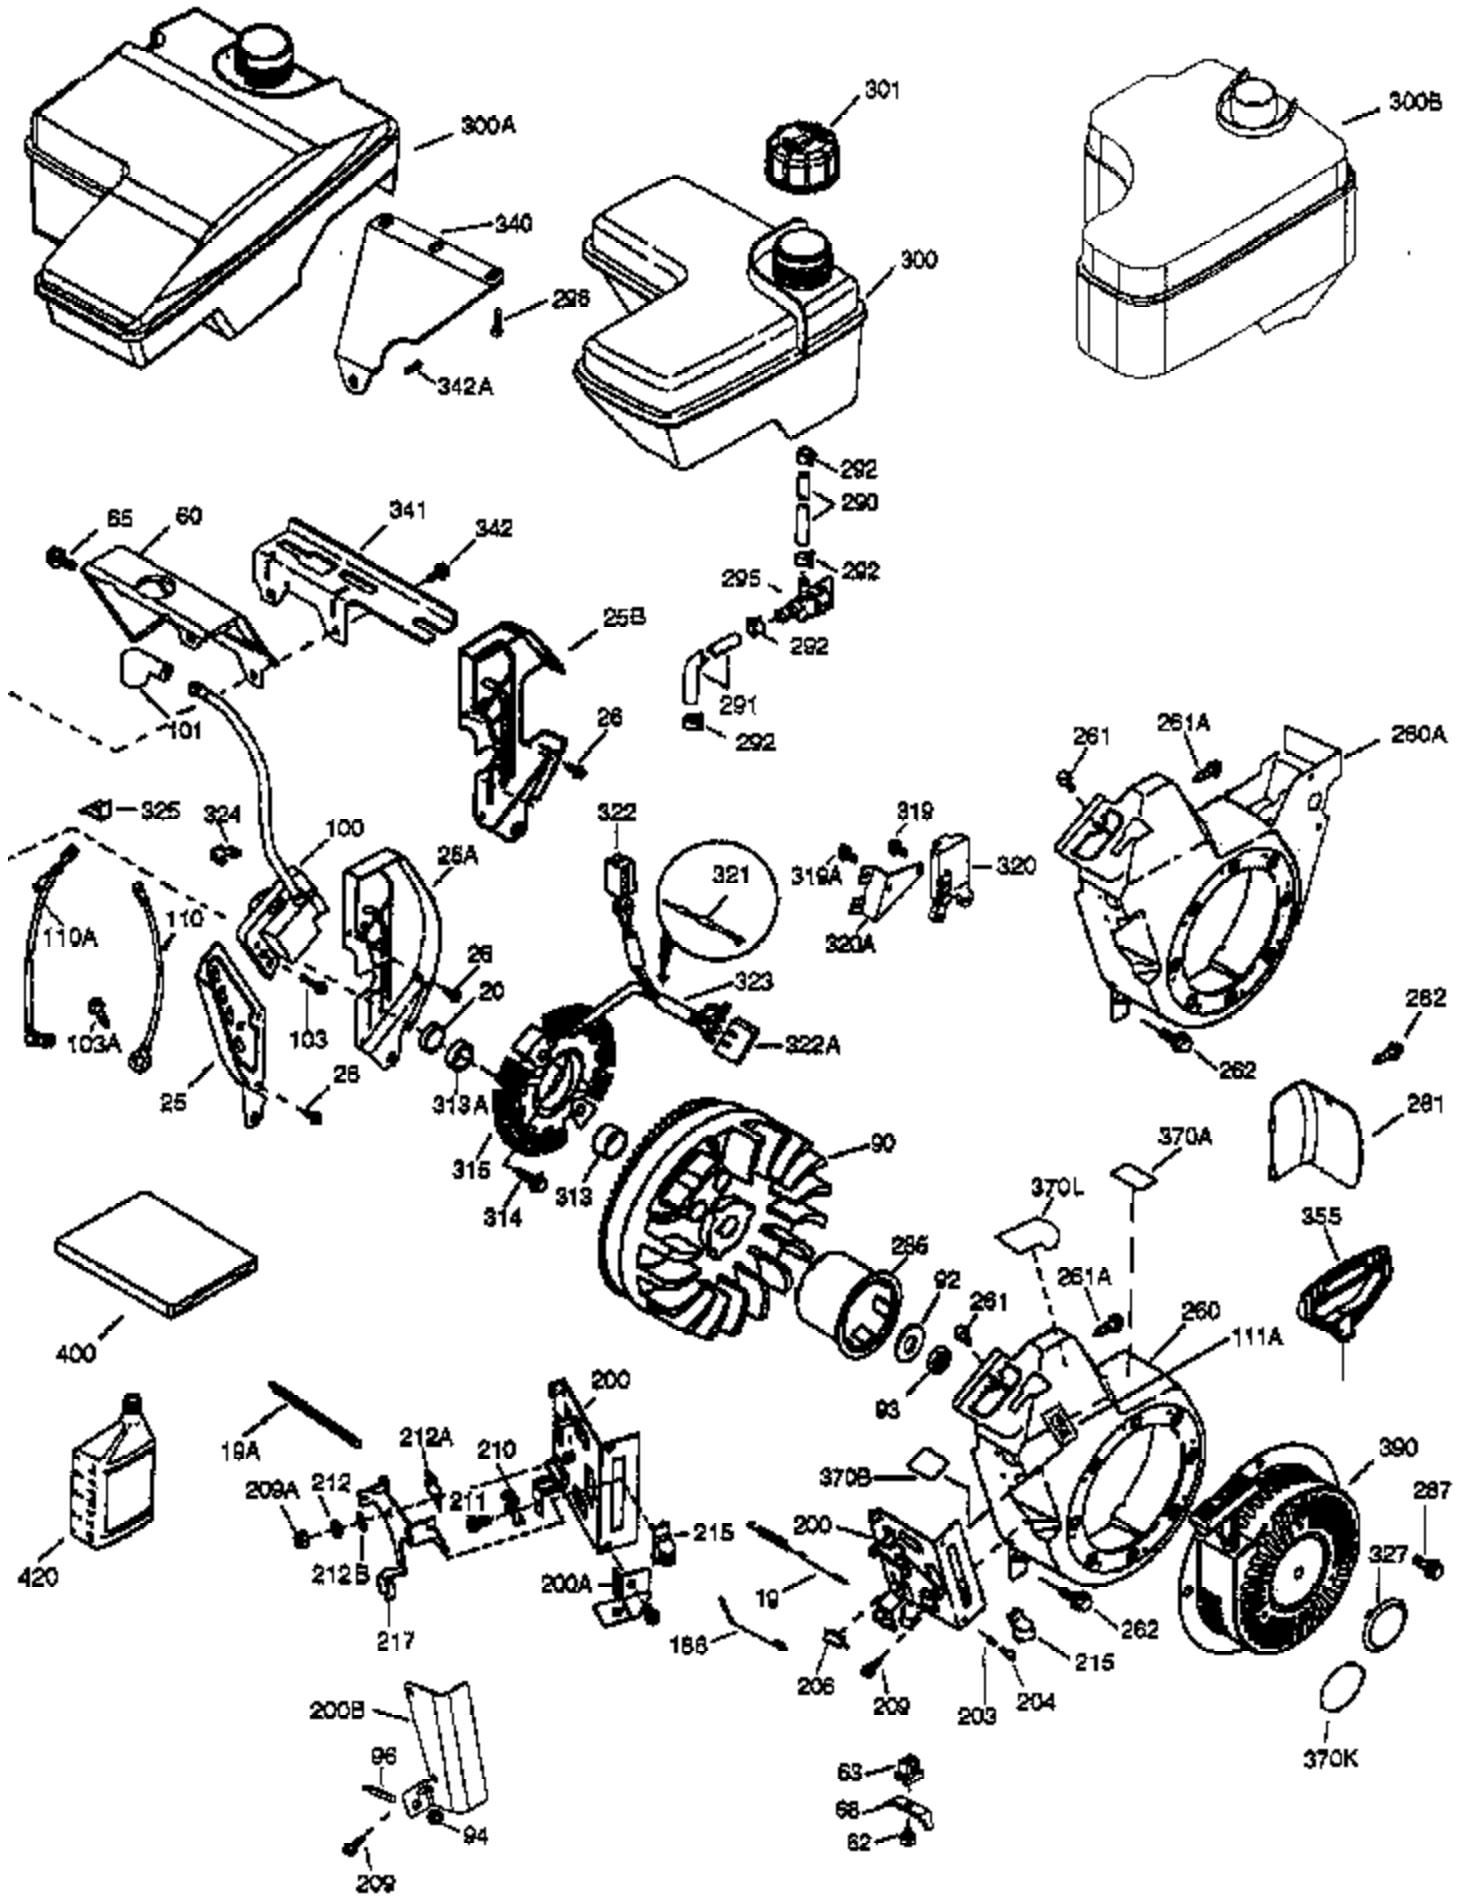

Engine Parts List #2

Ref #	Part Number	Qty	Description
19	37111	1	Extension Spring
19A	36741	1	Extension Spring
20	32600	1	Oil Seal
25	36621	1	Air Baffle (Left)
25A	36622	1	Air Baffle (Right)
26	30200	2	Screw, 10-24 x 9/16"
60	36623A	1	Blower Housing Extension
62	650760	1	Screw, 8-32 x 3/8"
63	28545	1	Grommet
65	30200	1	Screw, 10-24 x 9/16"
68	33356	1	Ground Terminal
90	611205	1	Flywheel
92	650815	1	Belleville Washer
93	650816	1	Flywheel Nut
100	34443B	1	Solid State Ignition
101	610118	1	Spark Plug Cover
103A	650767	1	Screw, 8-32 X 27/64"
103	651007	2	Screw, Torx T-15, 10-24 x 15/16"
110	36963	1	Ground Wire
110A	36964	1	Ground Wire
111B	611224	1	Rocker Switch (On/Off)
151A	40016A	1	Intake Valve Seal
186	36711	1	Governor Link
200	36740A	1	Control Bracket (Incl. 19A, 210 & 211)
200A	37249	1	Control Bracket
209	650821	1	Screw, 10-32 x 1/2"
210	27793	1	Conduit Clip
211	28942	1	Screw, 10-32 x 3/8"
260	36864	1	Blower Housing
261	651008	1	Screw, 1/4-20 x 31/64"
261A	650821	2	Screw, 10-32 x 1/2"
262	651008	2	Screw, 1/4-20 x 31/64"
285	35985B	1	Starter Cup
287	651008	4	Screw, 1/4-20 x 31/64"
290	30705	1	Fuel Line
292	26460	2	Fuel Line Clamp
300	36863	1	Fuel Tank (Incl. 292 & 301)
301	36754	1	Fuel Cap
312	29673	1	Oil Fill Plug Gasket
313	34080	1	Spacer
325	37471	1	Fuel Line Bracket
325A	30200	1	Screw, 10-24 X 9/16"
341	36644	1	Fuel Tank Bracket
342	651010	2	Screw, 1/4-20 x 7/8"
370K	36695	1	Starter Decal
370A	36261	1	Lubrication Decal
390	590746	1	Rewind Starter
400	36716A	1	* Gasket Set (Incl. items marked PK i n notes)
420	730225	1	SAE 30 4-Cycle Engine Oil (Quart)