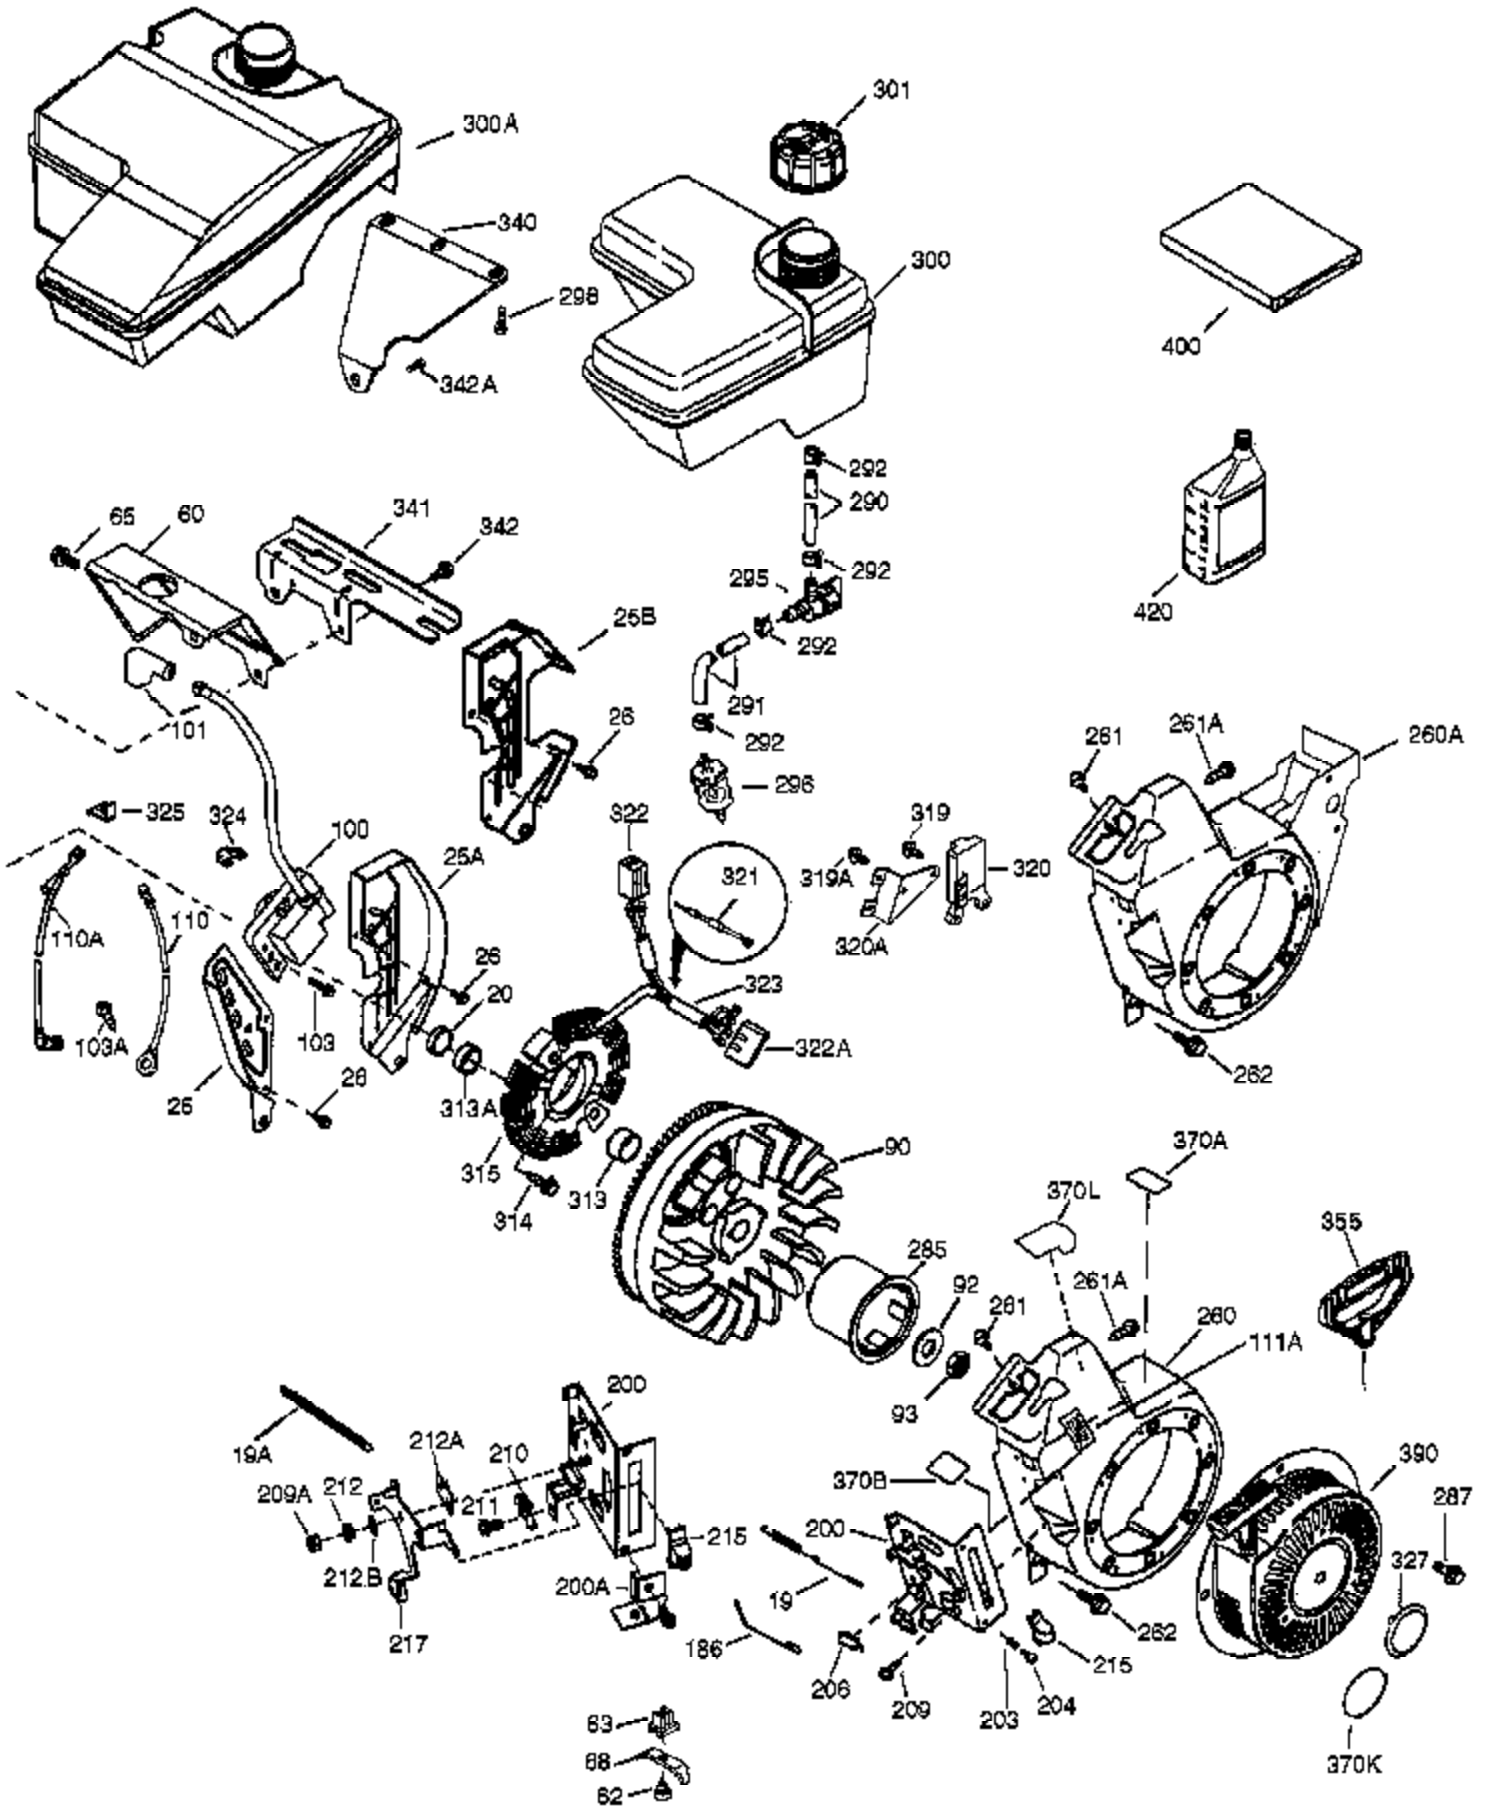

Ref #	Part Number	Qty	Description
19A	36741	1	Extension Spring
19	36710	1	Extension Spring
20	32600	1	Oil Seal
25A	36622	1	Air Baffle (Right)
25	36621	1	Air Baffle (Left)
26	30200	2	Screw, 10-24 x 9/16"
60	36623	1	Blower Housing Extension
62	650760	1	Screw, 8-32 x 3/8"
63	28545	1	Grommet
65	30200	1	Screw, 10-24 x 9/16"
68	33356	1	Ground Terminal
83	36057	1	Governor Spool
90	611205	1	Flywheel
92	650815	1	Belleville Washer
93	650816	1	Flywheel Nut
100	34443A	1	Solid State Ignition
101	610118	1	Spark Plug Cover
103	651007	2	Screw, Torx T-15, 10-24 x 15/16"
110	36681	1	Ground Wire
186	36711	1	Governor Link
200	36740A	1	Control Bracket (Incl. 19A, 210 & 211)
200A	37249	1	Control Bracket
209	650821	1	Screw, 10-32 x 1/2"
210	27793	1	Conduit Clip
211	28942	1	Screw, 10-32 x 3/8"
260	36864	1	Blower Housing
261A	650821	2	Screw, 10-32 x 1/2"
261	651008	1	Screw, 1/4-20 x 31/64"
262	651008	2	Screw, 1/4-20 x 31/64"
285	35985B	1	Starter Cup
287	651008	4	Screw, 1/4-20 x 31/64"
290	30705	1	Fuel Line
292	26460	2	Fuel Line Clamp
300	36863	1	Fuel Tank (Incl. 292 & 301)
301	36246	1	Fuel Cap
313	34080	1	Spacer
325	29443	1	Wire Clip
341	36644	1	Fuel Tank Bracket
342	651010	2	Screw, 1/4-20 x 7/8"
370A	36261	1	Lubrication Decal
370K	36695	1	Starter Decal
390	590704	1	Rewind Starter (NOTE: This engine could have been built with 590746 starter.)
400	36716A	1	* Gasket Set (Incl. items marked PK in notes) Incl. (1) each of 26756, 27272A, 29673, 35626, 36581, 36624, 36715
420	730225	1	SAE 30 4-Cycle Engine Oil (Quart)