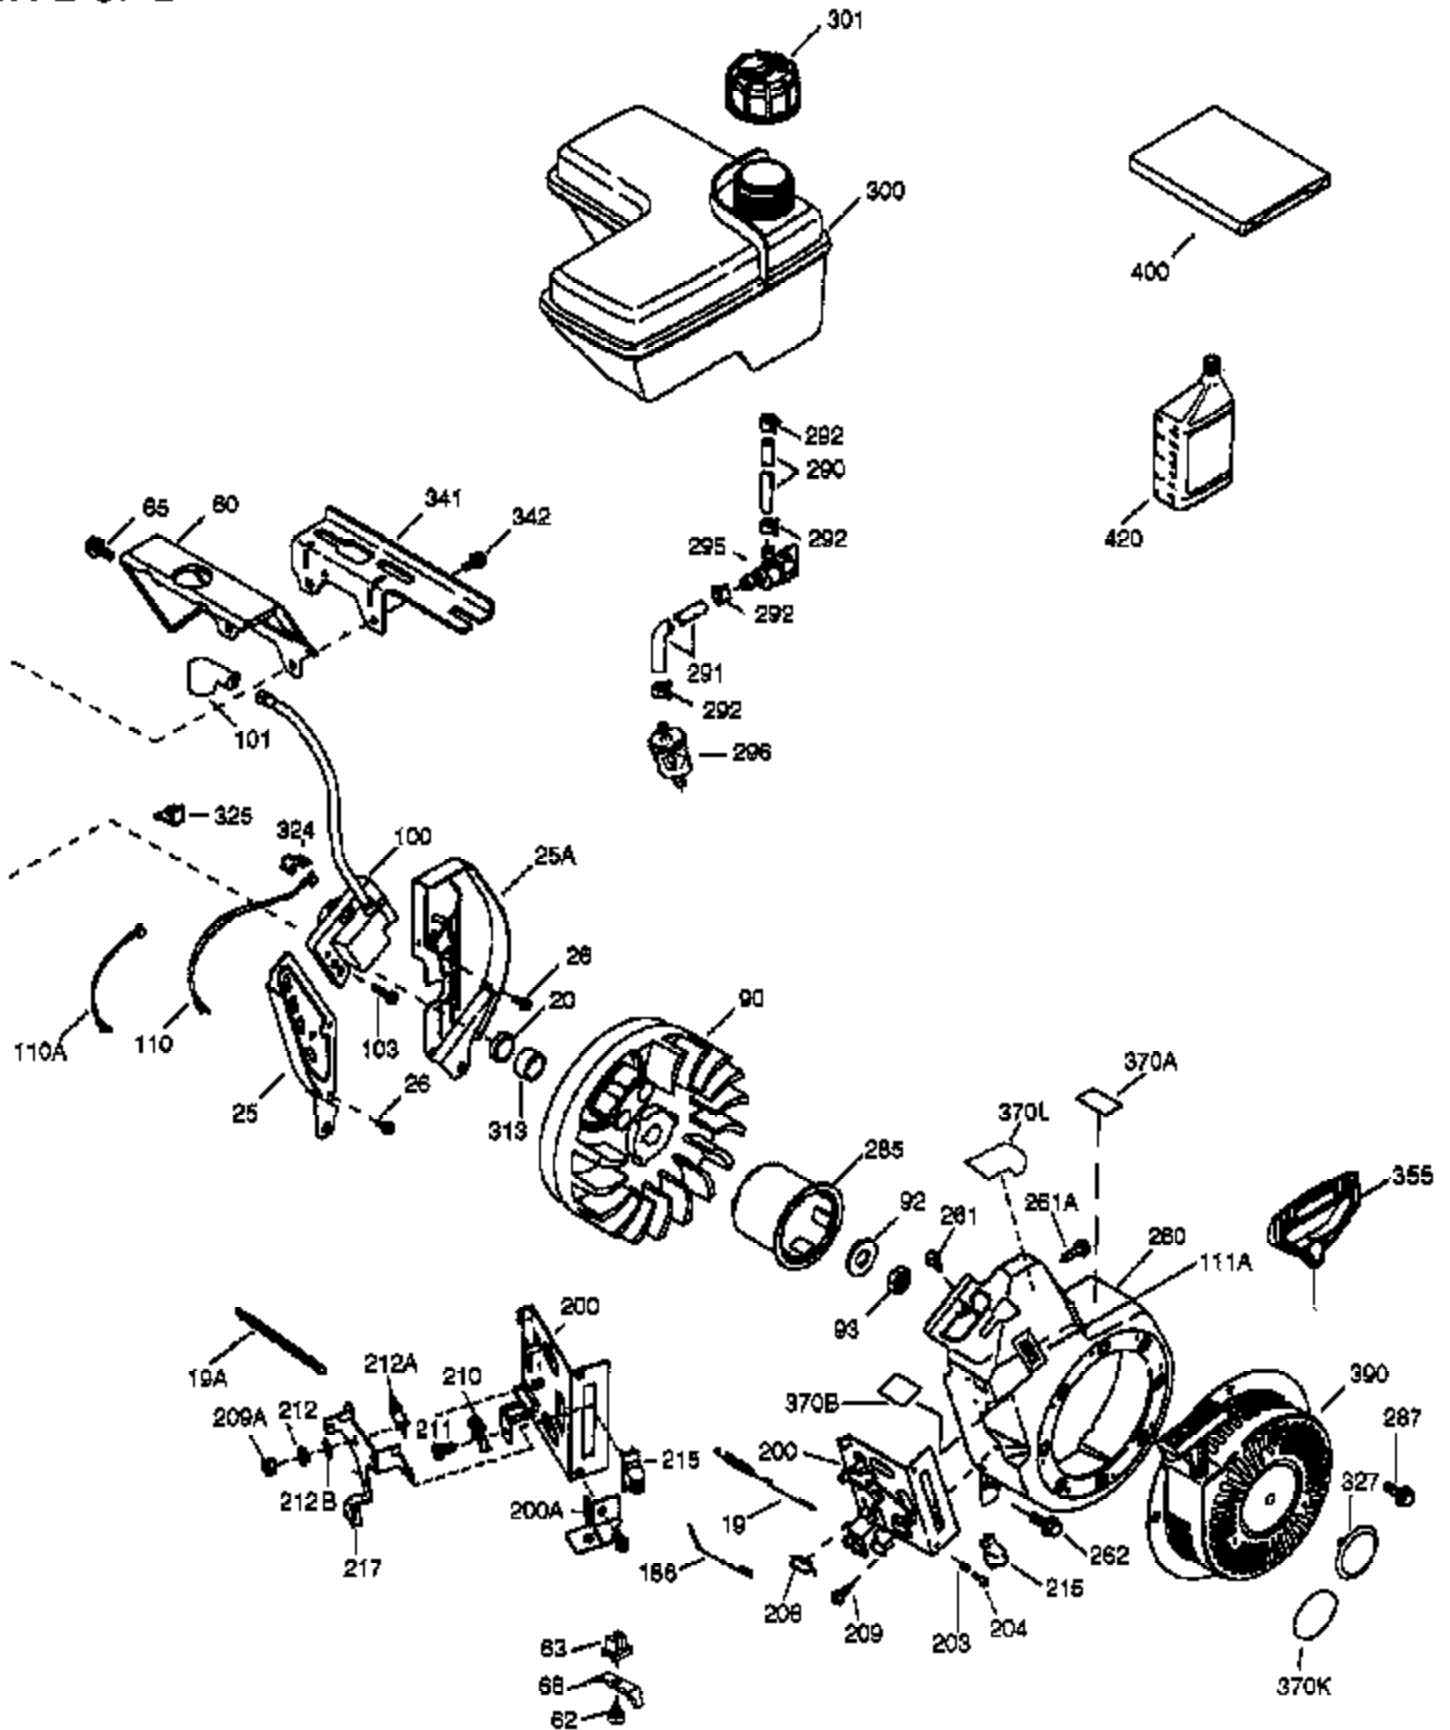

VIEW 2 OF 2

Ref #	Part Number	Qty	Description
19	36710	1	Extension Spring
19A	36741	1	Extension Spring
20	32600	1	Oil Seal
25	36621	1	Air Baffle (Left)
25A	36622	1	Air Baffle (Right)
26	30200	2	Screw, 10-24 x 9/16"
60	36623	1	Blower Housing Extension
62	650760	1	Screw, 8-32 x 3/8"
63	28545	1	Grommet
65	30200	1	Screw, 10-24 x 9/16"
68	33356	1	Ground Terminal
90	611205	1	Flywheel
92	650815	1	Belleville Washer
93	650816	1	Flywheel Nut
100	34443A	1	Solid State Ignition
101	610118	1	Spark Plug Cover
103	651007	2	Screw, Torx T-15, 10-24 x 15/16"
110	36681	1	Ground Wire
186	36711	1	Governor Link
200A	37249	1	Control Bracket
200	36740	1	Control Bracket (Incl. 19A, 210 & 211)
209	650821	2	Screw, 10-32 x 1/2"
210	27793	1	Conduit Clip
211	28942	1	Screw, 10-32 x 3/8"
260	36864	1	Blower Housing
261	651008	1	Screw, 1/4-20 x 31/64"
261A	650821	1	Screw, 10-32 x 1/2"
262	651008	2	Screw, 1/4-20 x 31/64"
285	35985A	1	Starter Cup
287	0	4	Rivet (Can be purchased locally)
290	30705	1	Fuel Line
292	26460	2	Fuel Line Clamp
300	36863	1	Fuel Tank (Incl. 292 & 301)
301	36246	1	Fuel Cap
313	34080	1	Spacer
325	29443	1	Wire Clip
341	36644	1	Fuel Tank Bracket
342	651010	2	Screw, 1/4-20 x 7/8"
370K	36695	1	Starter Decal
370A	36261	1	Lubrication Decal
390	590736	1	Rewind Starter
400	36716A	1	* Gasket Set (Incl. items marked PK i n notes) Incl. (1) each of 26756, 27272A, 29673, 35626, 36581, 36624, 36738
420	730225	1	SAE 30 4-Cycle Engine Oil (Quart)