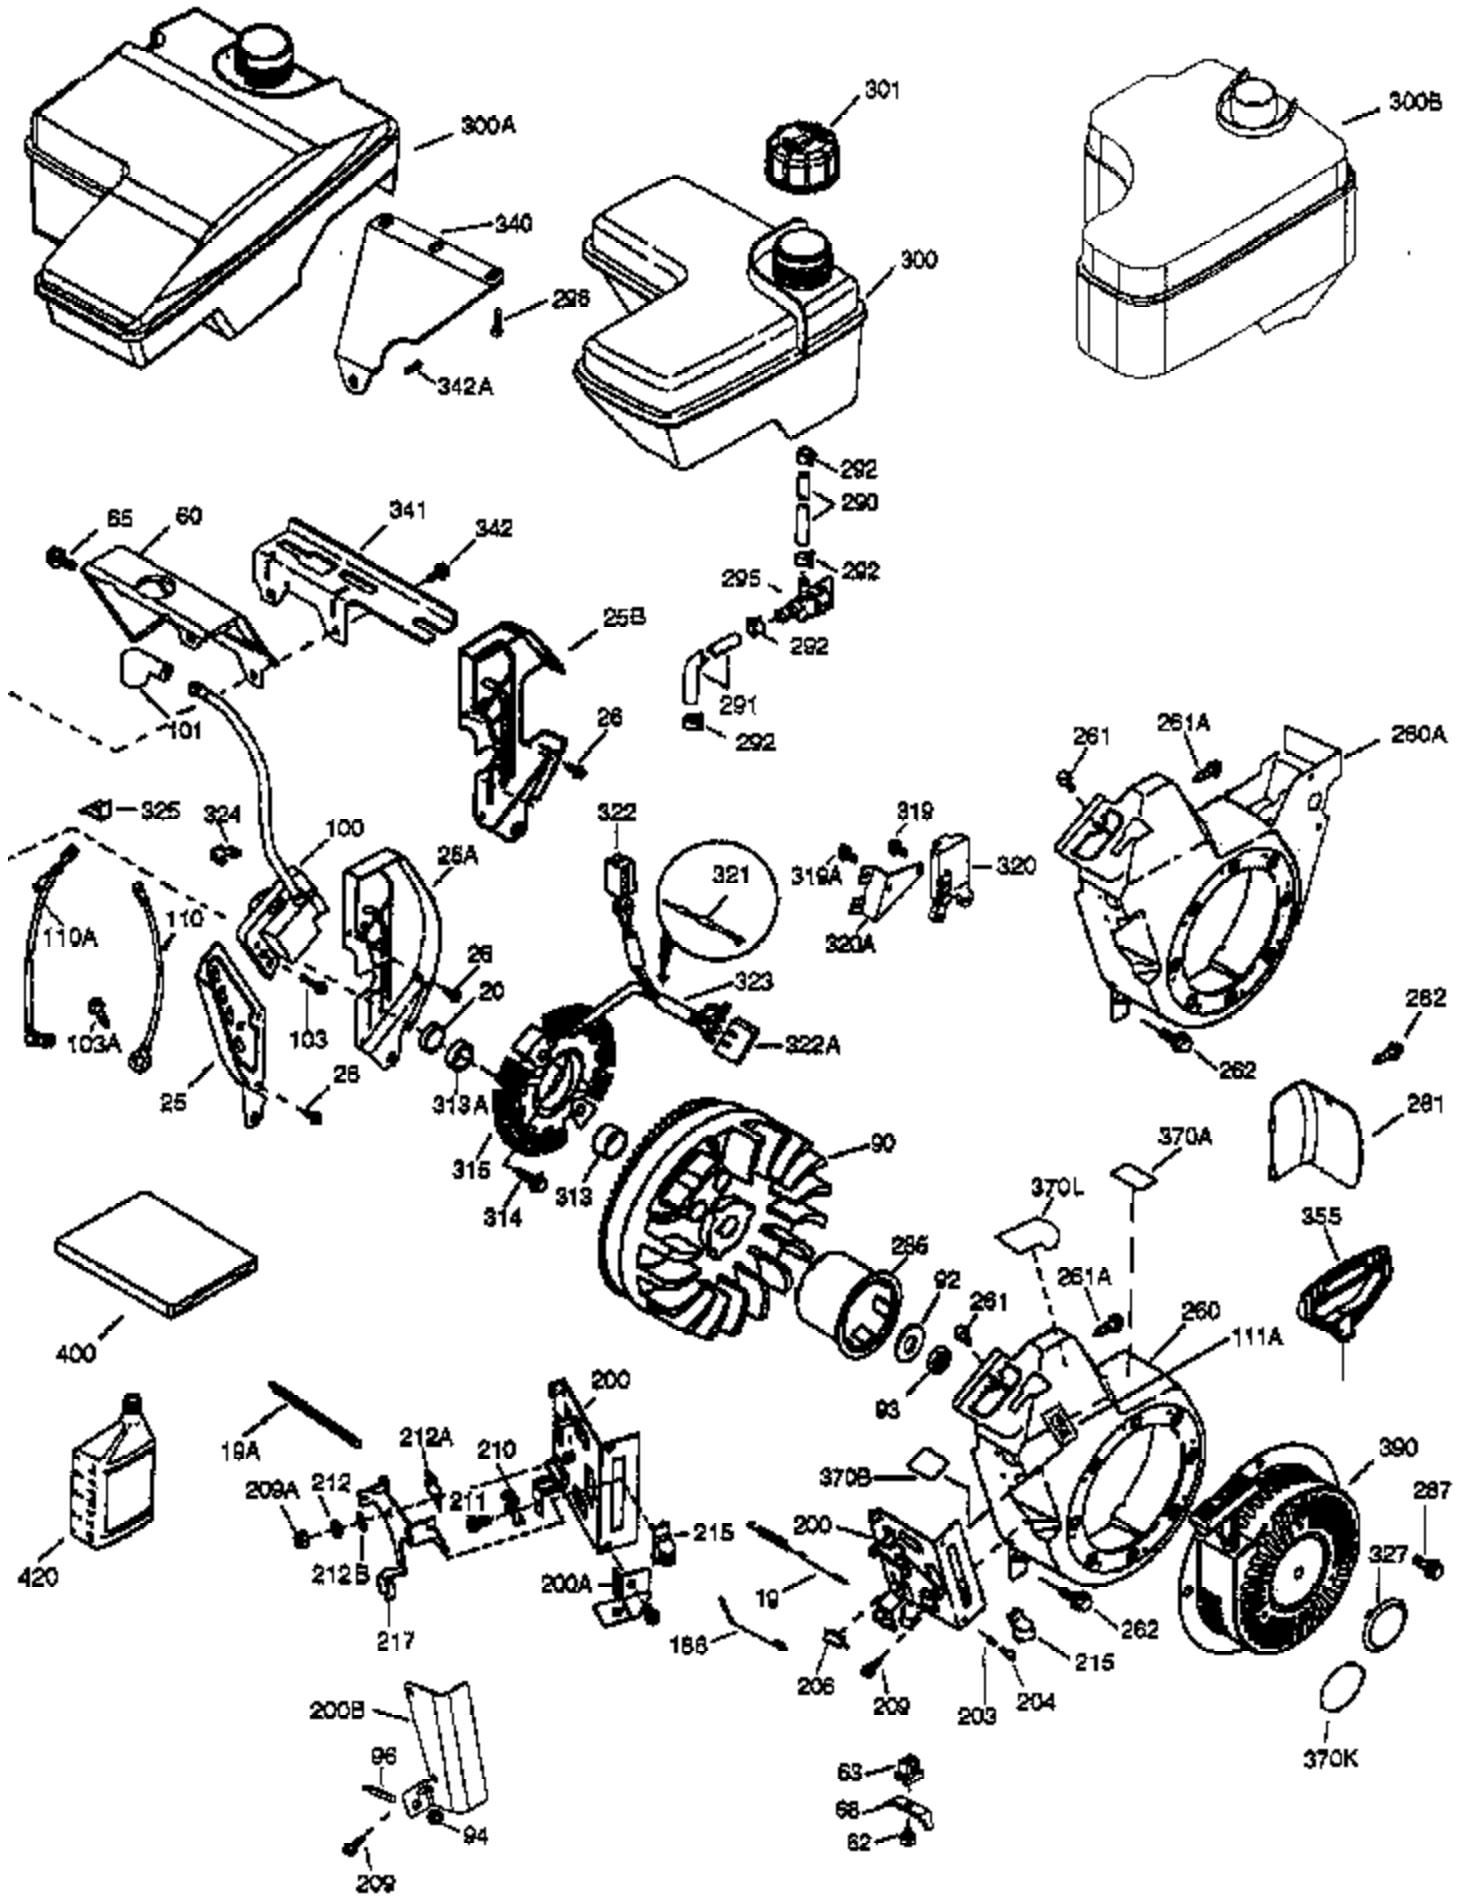

Ref #	Part Number	Qty	Description
19	37111	1	Extension Spring
20	32600	1	Oil Seal
25A	36622	1	Air Baffle (Right)
25	36621	1	Air Baffle (Left)
26	30200	2	Screw, 10-24 x 9/16"
60	36623A	1	Blower Housing Extension
62	650760	1	Screw, 8-32 x 3/8"
63	28545	1	Grommet
65	30200	1	Screw, 10-24 x 9/16"
68	33356	1	Ground Terminal
90	611205	1	Flywheel
92	650815	1	Belleville Washer
93	650816	1	Flywheel Nut
100	34443B	1	Solid State Ignition
101	610118	1	Spark Plug Cover
103	651007	2	Screw, Torx T-15, 10-24 x 15/16"
110	36679A	1	Ground Wire
186	36711	1	Governor Link
200A	36686	1	Boden Wire Bracket
200	36736	1	Control Bracket (Incl. 206 & 209A thr u 217)
206	610973	1	Terminal
209A	651016	1	Nut, 10-32
209	650821	1	Screw, 10-32 x 1/2"
210	27793	1	Conduit Clip
211	28942	1	Screw, 10-32 x 3/8"
212B	651017	1	Washer
212A	36685	1	Bearing Plate
212	30773A	1	Bushing
215	36638	1	Control Knob
217	36684	1	Control Lever
260	36864	1	Blower Housing
261	651008	1	Screw, 1/4-20 x 31/64"
261A	650821	2	Screw, 10-32 x 1/2"
262	651008	2	Screw, 1/4-20 x 31/64"
285	35985B	1	Starter Cup
287	651008	4	Screw, 1/4-20 x 31/64"
290	30705	1	Fuel Line
292	26460	2	Fuel Line Clamp
300	37048	1	Fuel Tank (Incl. 292 & 301)
301	35355	1	Fuel Cap
313	34080	1	Spacer
325	29443	1	Wire Clip
341	36644	1	Fuel Tank Bracket
342	651010	2	Screw, 1/4-20 x 7/8"
370A	36261	1	Lubrication Decal
370K	36695	1	Starter Decal
370B	35703	1	Speed Control Decal
390	590704	1	Rewind Starter (NOTE: This engine could have been built with 590746 starter.)
400	36716A	1	* Gasket Set (Incl. items marked PK in notes) Incl. (1) each of 26756, 27272A, 29673, 35626, 36581, 36624, 36715
420	730225	1	SAE 30 4-Cycle Engine Oil (Quart)