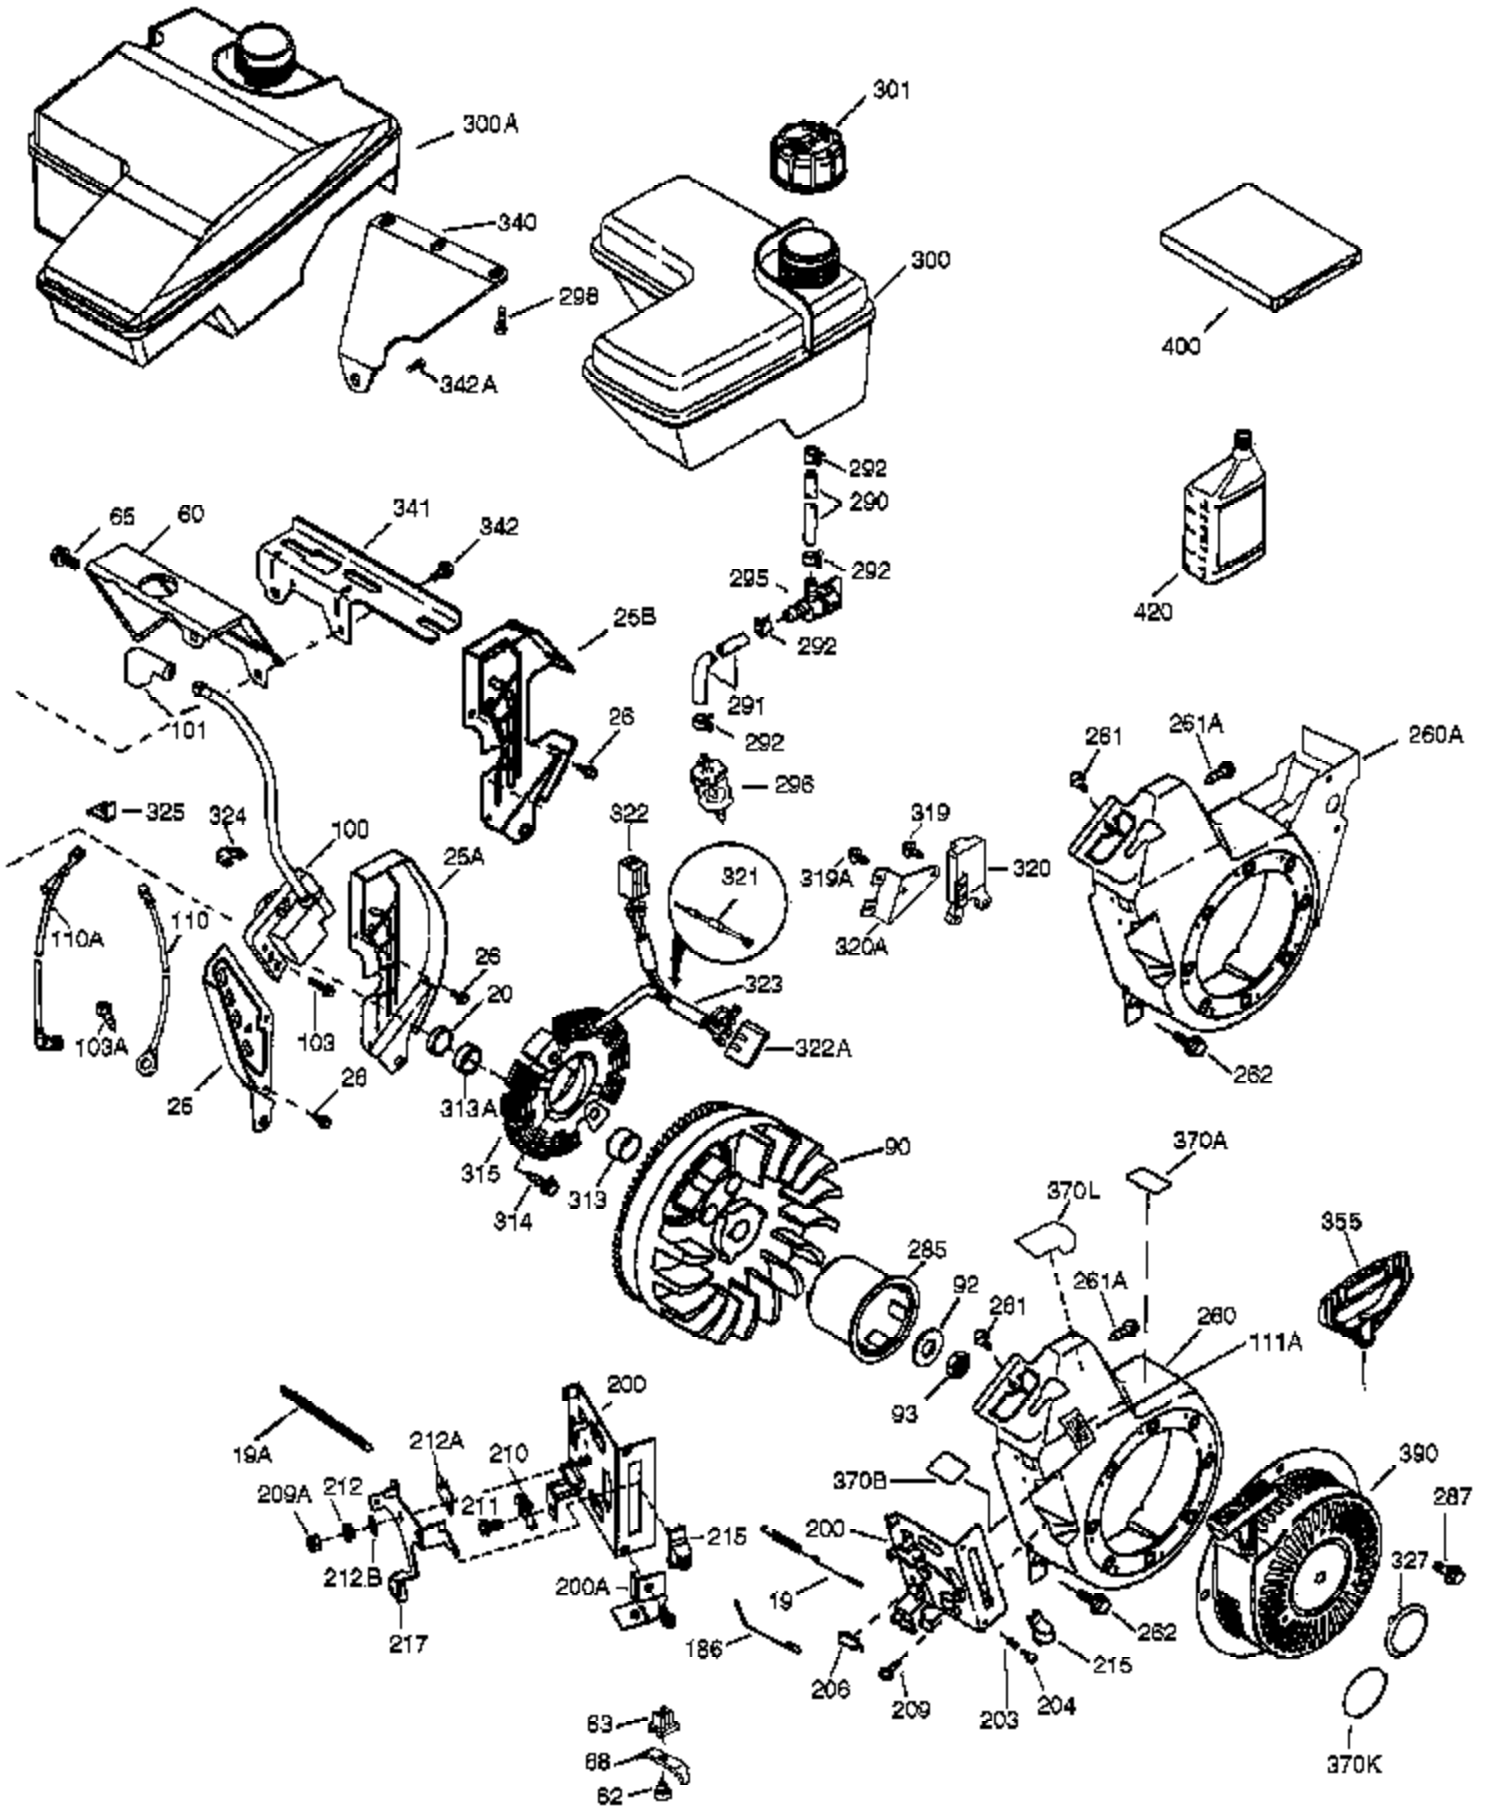

Ref #	Part Number	Qty	Description
19	36710	1	Extension Spring
20	32600	1	Oil Seal
25	36621	1	Air Baffle (Left)
25A	36622	1	Air Baffle (Right)
26	30200	2	Screw, 10-24 x 9/16"
60	36623	1	Blower Housing Extension
62	650760	1	Screw, 8-32 x 3/8"
63	28545	1	Grommet
65	30200	1	Screw, 10-24 x 9/16"
68	33356	1	Ground Terminal
83	36057	1	Governor Spool
90	611205	1	Flywheel
92	650815	1	Belleville Washer
93	650816	1	Flywheel Nut
100	34443A	1	Solid State Ignition
101	610118	1	Spark Plug Cover
103	651007	2	Screw, Torx T-15, 10-24 x 15/16"
110	36679A	1	Ground Wire
186	36711	1	Governor Link
200A	36686	1	Boden Wire Bracket
200	36736	1	Control Bracket (Incl. 206 & 209A thr u 217)
206	610973	1	Terminal
209A	651016	1	Nut, 10-32
209	650821	1	Screw, 10-32 x 1/2"
210	27793	1	Conduit Clip
211	28942	1	Screw, 10-32 x 3/8"
212A	36685	1	Bearing Plate
212B	651017	1	Washer
212	30773A	1	Bushing
215	36638	1	Control Knob
217	36684	1	Control Lever
260	36864	1	Blower Housing
261A	650821	2	Screw, 10-32 x 1/2"
261	651008	1	Screw, 1/4-20 x 31/64"
262	651008	2	Screw, 1/4-20 x 31/64"
285	35985B	1	Starter Cup
287	651008	4	Screw, 1/4-20 x 31/64"
290	30705	1	Fuel Line
292	26460	2	Fuel Line Clamp
300	36863	1	Fuel Tank (Incl. 292 & 301)
301	35355	1	Fuel Cap
313	34080	1	Spacer
325	29443	1	Wire Clip
341	36644	1	Fuel Tank Bracket
342	651010	2	Screw, 1/4-20 x 7/8"
370K	36695	1	Starter Decal
370B	33107	1	Speed Control Decal
370A	36261	1	Lubrication Decal
390	590704	1	Rewind Starter (NOTE: This engine could have been built with 590746 starter.)
400	36716A	1	* Gasket Set (Incl. items marked PK in notes) Incl. (1) each of 26756, 27272A, 29673, 35626, 36581, 36624, 36715
420	730225	1	SAE 30 4-Cycle Engine Oil (Quart)