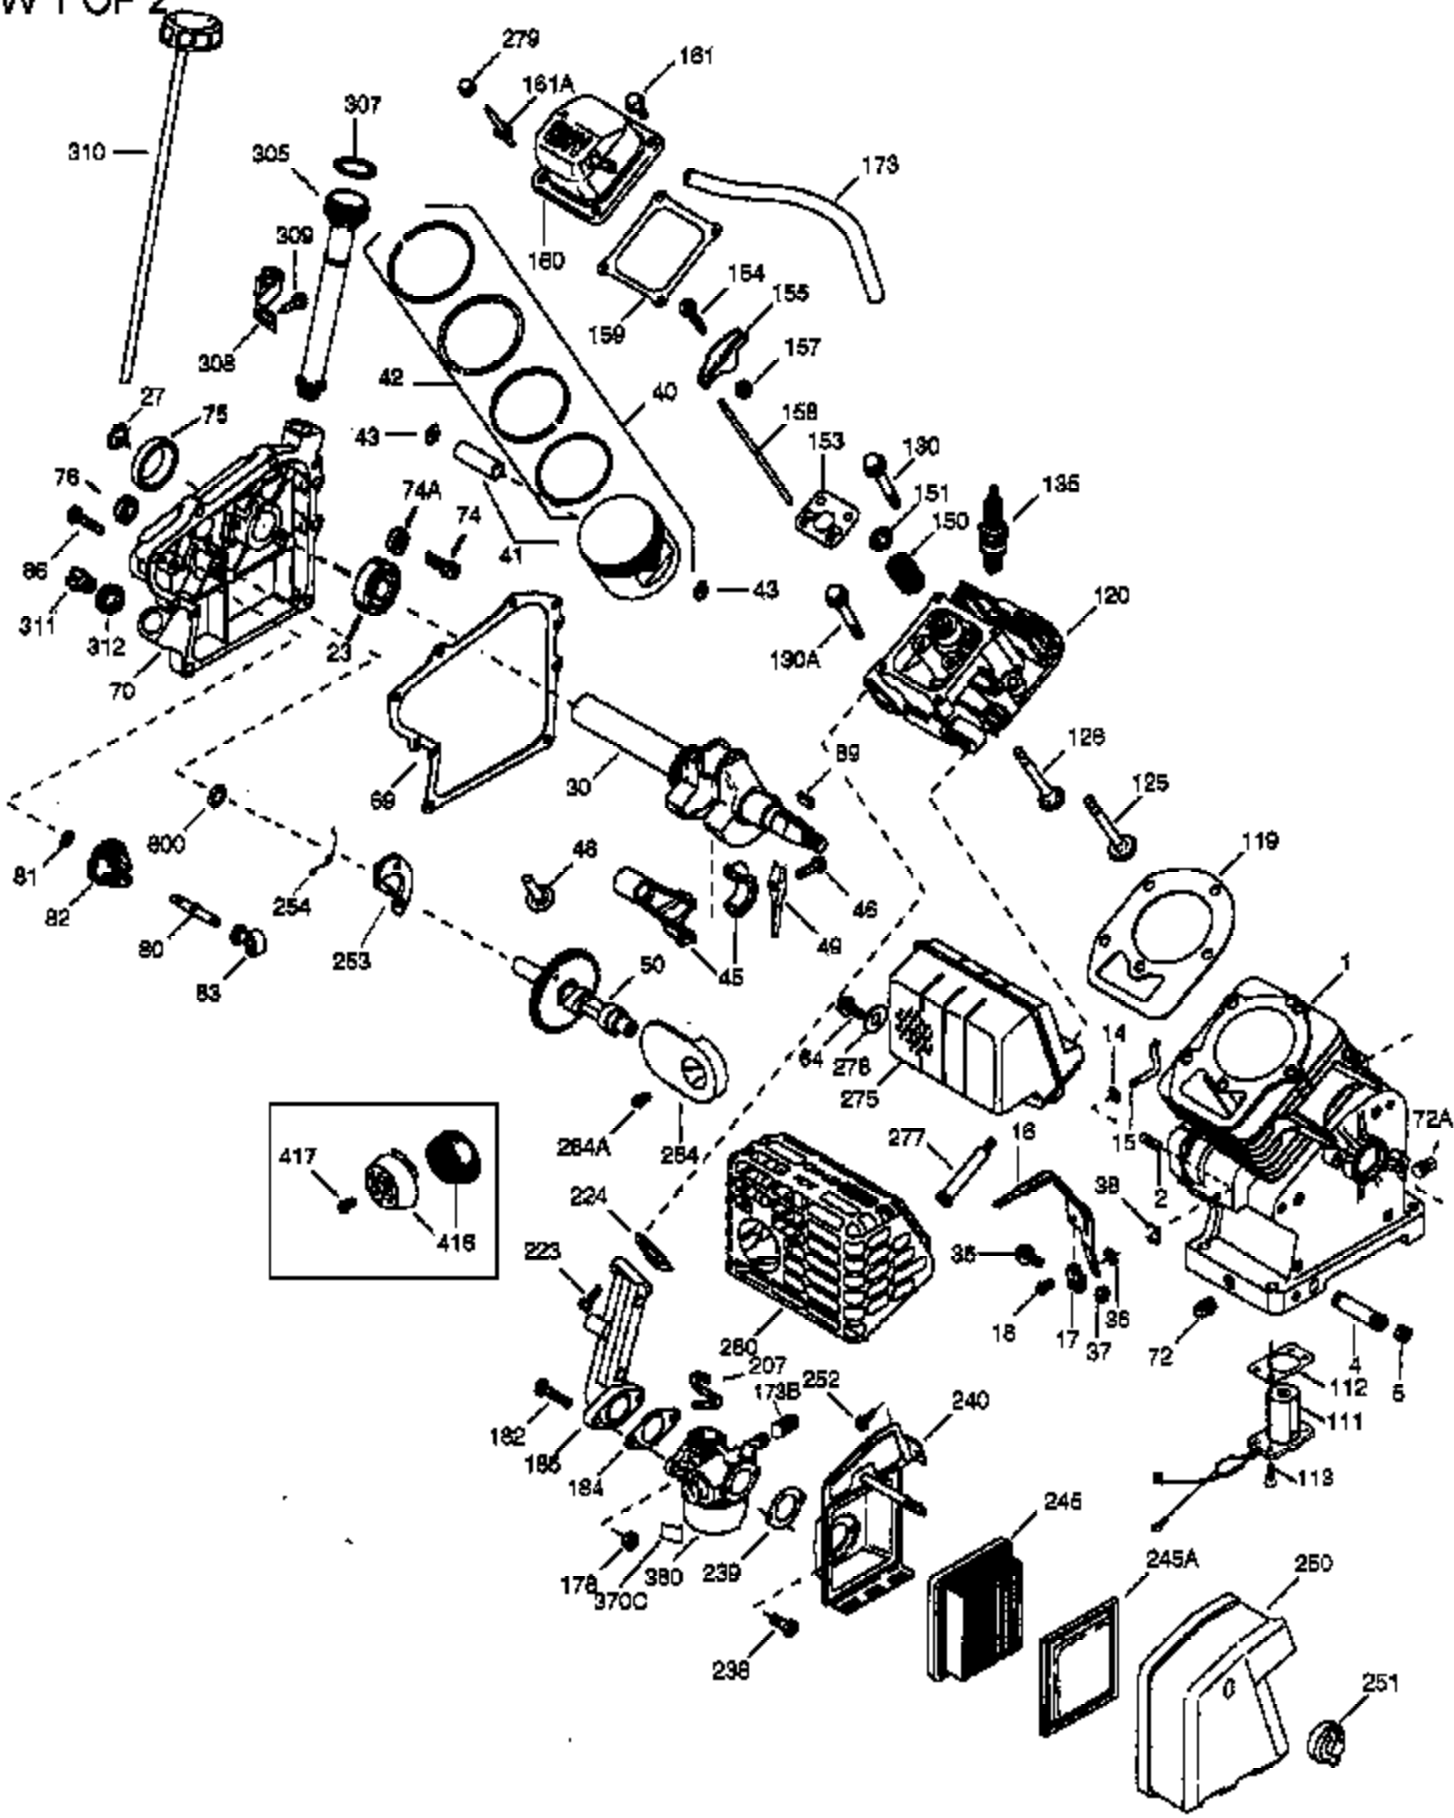

VIEW 1 OF 2

Ref #	Part Number	Qty	Description
1	36714	1	Cylinder (Incl. 2, 20 & 72)
2	26727	2	Dowel Pin
14	28277	1	Washer
15	30589	1	Governor Rod
16	36618	1	Governor Lever
17	36700	1	Governor Lever Clamp
18	650548	1	Screw, 8-32 x 5/16"
23	36732	1	Ball Bearing
27	36733	1	Bearing Retainer
30	36763	1	Crankshaft
35	29826	1	Screw, 10-32 x 3/4"
36	29918	1	Lock Washer
37	29216	1	Lock Nut, 10-32
38	29642	1	Retaining Ring
40	35544A	1	Piston, Pin & Ring Set (Std.)
40	35545A	1	Piston, Pin & Ring Set (.010" OS)
40	35546	1	Piston, Pin & Ring Set (.020" OS)
41	35541	1	Piston & Pin Ass'y. (Std.) (Incl. 43)
41	35542	1	Piston & Pin Ass'y. (.010" OS) (Incl. 43)
41	35543	1	Piston & Pin Ass'y. (.020" OS) (Incl. 43)
42	35547A	1	Ring Set (Std.)
42	35548A	1	Ring Set (.010" OS)
42	35549	1	Ring Set (.020" OS)
43	20381	2	Piston Pin Retaining Ring
45	32875A	1	Connecting Rod Ass'y. (Incl. 46 & 49)
46	32610A	2	Connecting Rod Bolt
48	35616	2	Valve Lifter
49	36611	1	Oil Dipper
50	36620	1	Camshaft (Incl. 253 & 254)
64	651015	1	Screw, 1/4-20 x 1-1/8"
69	36624	1	* Cylinder Cover Gasket
70	36731	1	Cylinder Cover (Incl. 75 thru 83 & 31 1)
72A	28582	1	Oil Drain Plug
72	27642	2	Oil Drain Plug
74	30200	2	Screw, 10-24 x 9/16"
74A	28537	2	Washer
75	36742	1	Oil Seal
80	30574A	1	Governor Shaft
81	30590A	1	Washer
82	30591	1	Governor Gear Ass'y. (Incl. 81)
83	36057	1	Governor Spool
86	650488	8	Screw, 1/4-20 x 1-1/4"
89	610961	1	Flywheel Key
119	36738	1	* Cylinder Head Gasket
120	36739	1	Cylinder Head
125	36471	1	Exhaust Valve (Std.) (Incl. 151)
125	36472	1	Exhaust Valve (1/32" OS) (Incl. 151)
126	37711	1	Intake Valve (Std.) (Incl. 151)
126	29315C	1	Intake Valve (1/32" OS) (Incl. 151)
130A	650999	1	Screw, 5/16-18 x 2-41/64"
130	650912	4	Screw, 5/16-18 x 1-1/2"
135	34645	1	Resistor Spark Plug (RN4C)
150	31672	2	Valve Spring
151	31673	2	Valve Spring Cap
153	36649	1	Push Rod Guide
154	650913	2	Rocker Arm Stud
155	35624A	2	Rocker Arm
157	650914	2	Nut, 1/4-28