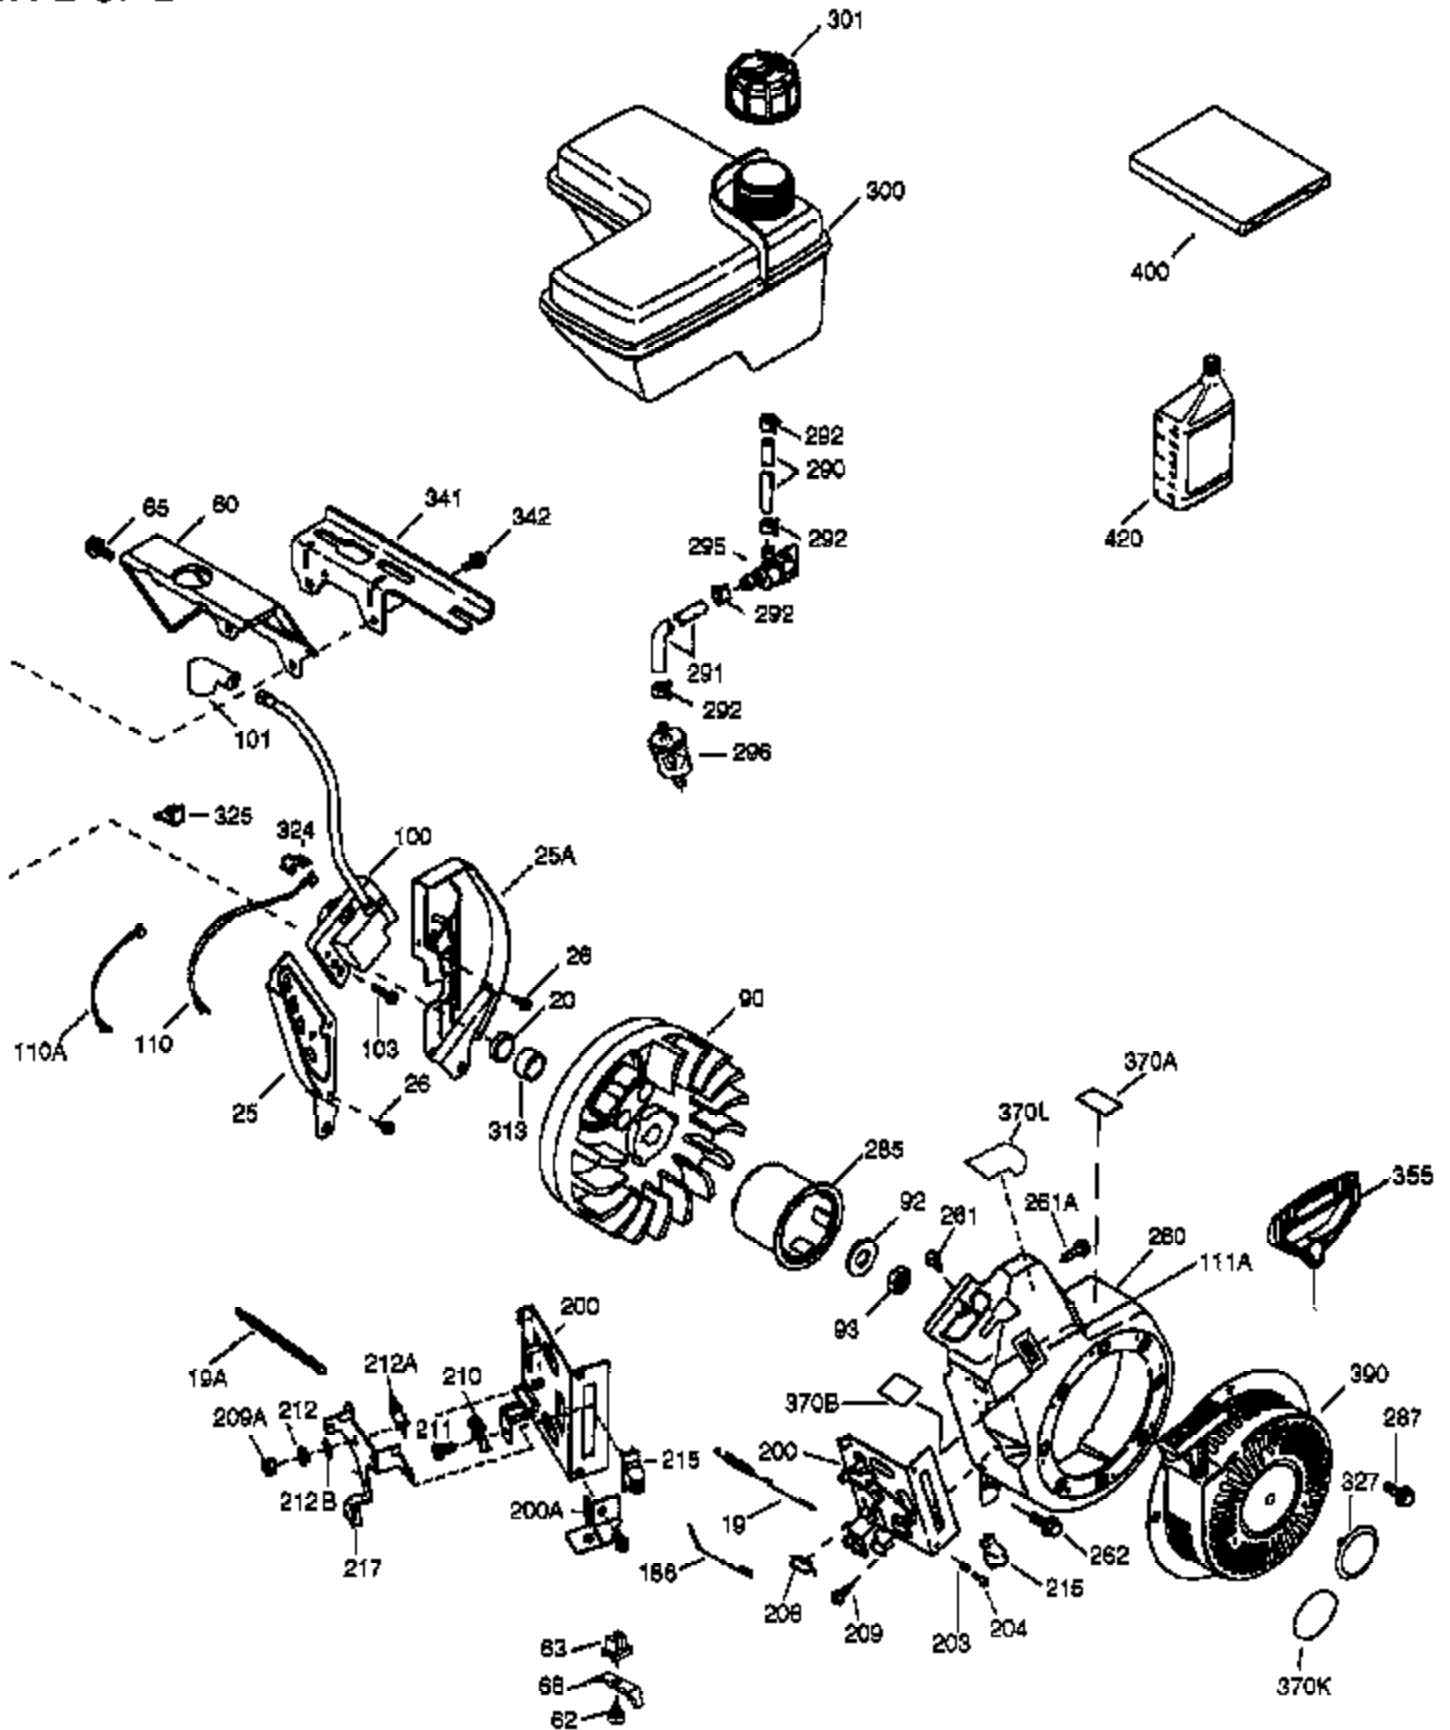

VIEW 2 OF 2

Ref #	Part Number	Qty	Description
19	36710	1	Extension Spring
20	32600	1	Oil Seal
23	36732	1	Ball Bearing
25A	36622	1	Air Baffle (Right)
25	36621	1	Air Baffle (Left)
26	30200	2	Screw, 10-24 x 9/16"
60	36623	1	Blower Housing Extension
62	650760	1	Screw, 8-32 x 3/8"
63	28545	1	Grommet
65	30200	1	Screw, 10-24 x 9/16"
68	33356	1	Ground Terminal
90	611205	1	Flywheel
92	650815	1	Belleville Washer
93	650816	1	Flywheel Nut
100	34443A	1	Solid State Ignition
101	610118	1	Spark Plug Cover
103	651007	2	Screw, Torx T-15, 10-24 x 15/16"
110A	36681	1	Ground Wire
110	36679	1	Ground Wire
186	36711	1	Governor Link
200A	36686	1	Body Wire Bracket
200	36736	1	Control Bracket (Incl. 206 & 209A thr u 217)
206	610973	1	Terminal
209A	651016	1	Nut
209	650821	2	Screw, 10-32 x 1/2"
210	27793	1	Conduit Clip
211	28942	1	Screw, 10-32 x 3/8"
212	30773	1	Bushing
212B	651017	1	Washer
212A	36685	1	Bearing Plate
215	36638	1	Control Knob
217	36684	1	Control Lever
260	36682	1	Blower Housing
261A	650821	1	Screw, 10-32 x 1/2"
261	651008	1	Screw, 1/4-20 x 31/64"
262	651008	2	Screw, 1/4-20 x 31/64"
285	35985A	1	Starter Cup
287	651008	4	Screw, 1/4-20 x 31/64"
290	30705	1	Fuel Line
292	26460	2	Fuel Line Clamp
300	36643	1	Fuel Tank (Incl. 301)
301	36246	1	Fuel Cap
313	34080	1	Spacer
325	29443	1	Wire Clip
341	36644	1	Fuel Tank Bracket
342	651010	2	Screw, 1/4-20 x 7/8"
370K	36695	1	Starter Decal
370B	33107	1	Throttle Decal
370A	36261	1	Lubrication Decal
390	590704	1	Rewind Starter
400	36716A	1	* Gasket Set (Incl. items marked PK in notes) Incl. (1) each of 26756, 27272A, 29673, 35626, 36581, 36624, 36738
420	730225	1	SAE 30 4-Cycle Engine Oil (Quart)