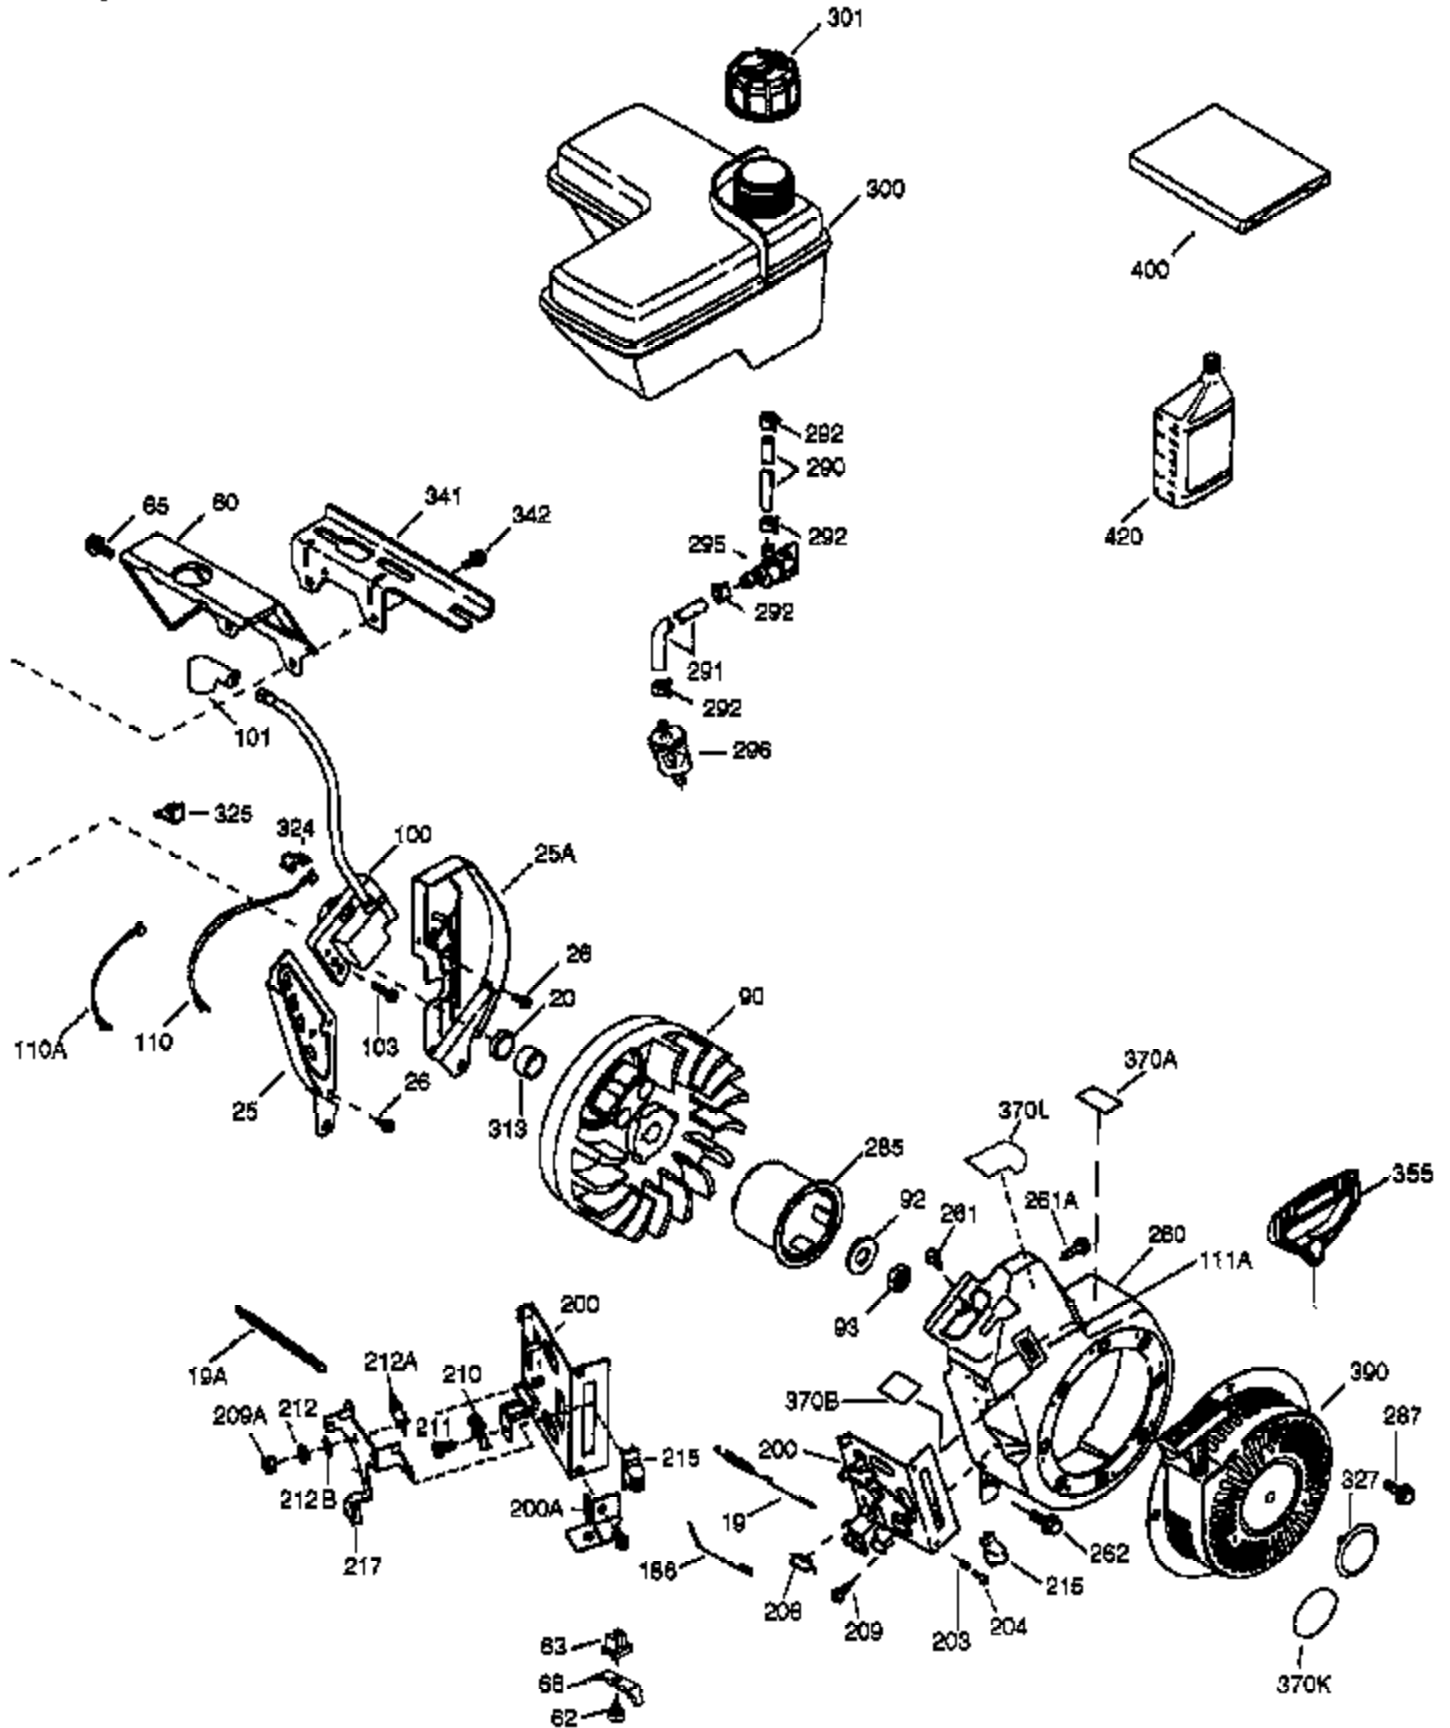

VIEW 2 OF 2

Ref #	Part Number	Qty	Description
19	36710	1	Extension Spring
19A	36741	1	Extension Spring
20	32600	1	Oil Seal
25	36621	1	Air Baffle (Left)
25A	36622	1	Air Baffle (Right)
26	30200	2	Screw, 10-24 x 9/16"
60	36623	1	Blower Housing Extension
62	650760	1	Screw, 8-32 x 3/8"
63	28545	1	Grommet
65	30200	1	Screw, 10-24 x 9/16"
68	33356	1	Ground Terminal
90	611205	1	Flywheel
92	650815	1	Belleville Washer
93	650816	1	Flywheel Nut
100	34443A	1	Solid State Ignition
101	610118	1	Spark Plug Cover
103	651007	2	Screw, Torx T-15, 10-24 x 15/16"
110	36681	1	Ground Wire
186	36711	1	Governor Link
200A	37249	1	Control Bracket
200	36740	1	Control Bracket (Incl. 19A, 210 & 211)
209	650821	2	Screw, 10-32 x 1/2"
210	27793	1	Conduit Clip
211	28942	2	Screw, 10-32 x 3/8"
260	36753	1	Blower Housing
261	651008	1	Screw, 1/4-20 x 31/64"
261A	650821	1	Screw, 10-32 x 1/2"
262	651008	2	Screw, 1/4-20 x 31/64"
285	35985B	1	Starter Cup
287	0	4	Rivet (Can be purchased locally)
290	30705	1	Fuel Line
292	26460	2	Fuel Line Clamp
300	36752	1	Fuel Tank (Incl. 292 & 301)
301	35355	1	Fuel Cap
313	34080	1	Spacer
325	29443	1	Wire Clip
341	36644	1	Fuel Tank Bracket
342	651010	2	Screw, 1/4-20 x 7/8"
370K	36695	1	Starter Decal
370A	36261	1	Lubrication Decal
390	590736	1	Rewind Starter
400	36716A	1	* Gasket Set (Incl. items marked PK i n notes) Incl. (1) each of 26756, 27272A, 29673, 35626, 36581, 36624, 36738
420	730225	1	SAE 30 4-Cycle Engine Oil (Quart)