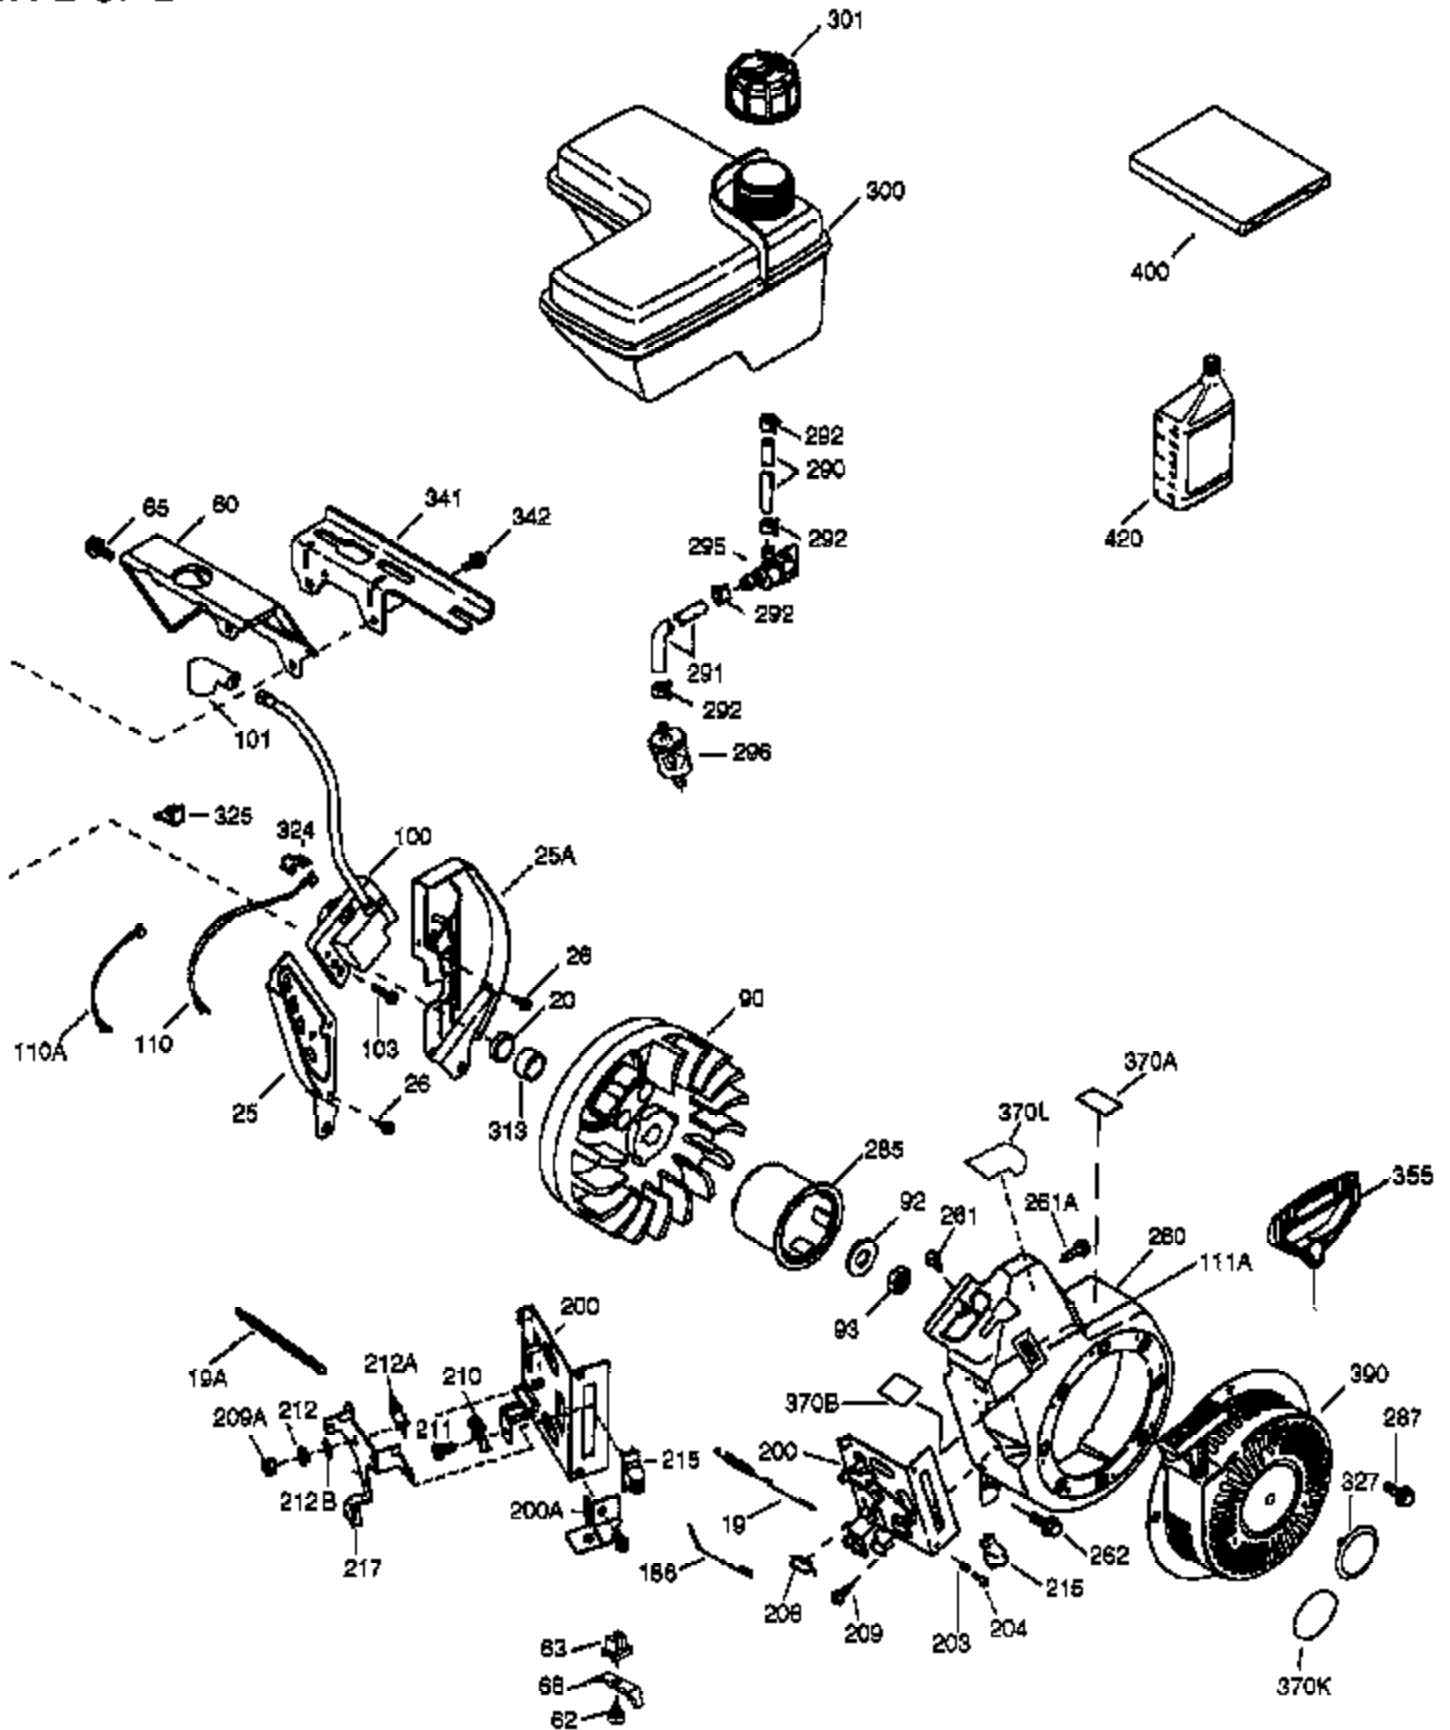

VIEW 2 OF 2

Ref #	Part Number	Qty	Description
19	36710	1	Extension Spring
19A	36741	1	Extension Spring
20	32600	1	Oil Seal
25	36621	1	Air Baffle (Left)
25A	36622	1	Air Baffle (Right)
26	30200	2	Screw, 10-24 x 9/16"
60	36623	1	Blower Housing Extension
62	650760	1	Screw, 8-32 x 3/8"
63	28545	1	Grommet
65	30200	1	Screw, 10-24 x 9/16"
68	33356	1	Ground Terminal
90	611205	1	Flywheel
92	650815	1	Belleville Washer
93	650816	1	Flywheel Nut
100	34443A	1	Solid State Ignition
101	610118	1	Spark Plug Cover
103	651007	2	Screw, Torx T-15, 10-24 x 15/16"
110	36681	1	Ground Wire
186	36711	1	Governor Link
200A	37249	1	Control Bracket
200	36740	1	Control Bracket (Incl. 19A, 210 & 211)
209	650821	2	Screw, 10-32 x 1/2"
210	27793	1	Conduit Clip
211	28942	2	Screw, 10-32 x 3/8"
260	36636	1	Blower Housing
261	651008	1	Screw, 1/4-20 x 31/64"
261A	650821	1	Screw, 10-32 x 1/2"
262	651008	2	Screw, 1/4-20 x 31/64"
285	35985A	1	Starter Cup
287	0	4	Rivet (Can be purchased locally)
290	30705	1	Fuel Line
292	26460	2	Fuel Line Clamp
300	36643	1	Fuel Tank (Incl. 301)
301	35355	1	Fuel Cap
313	34080	1	Spacer
325	29443	1	Wire Clip
341	36644	1	Fuel Tank Bracket
342	651010	2	Screw, 1/4-20 x 7/8"
370K	36695	1	Starter Decal
370A	36261	1	Lubrication Decal
390	590736	1	Rewind Starter
400	36716A	1	* Gasket Set (Incl. items marked PK i n notes) Incl. (1) each of 26756, 27272A, 29673, 35626, 36581, 36624, 36738
420	730225	1	SAE 30 4-Cycle Engine Oil (Quart)