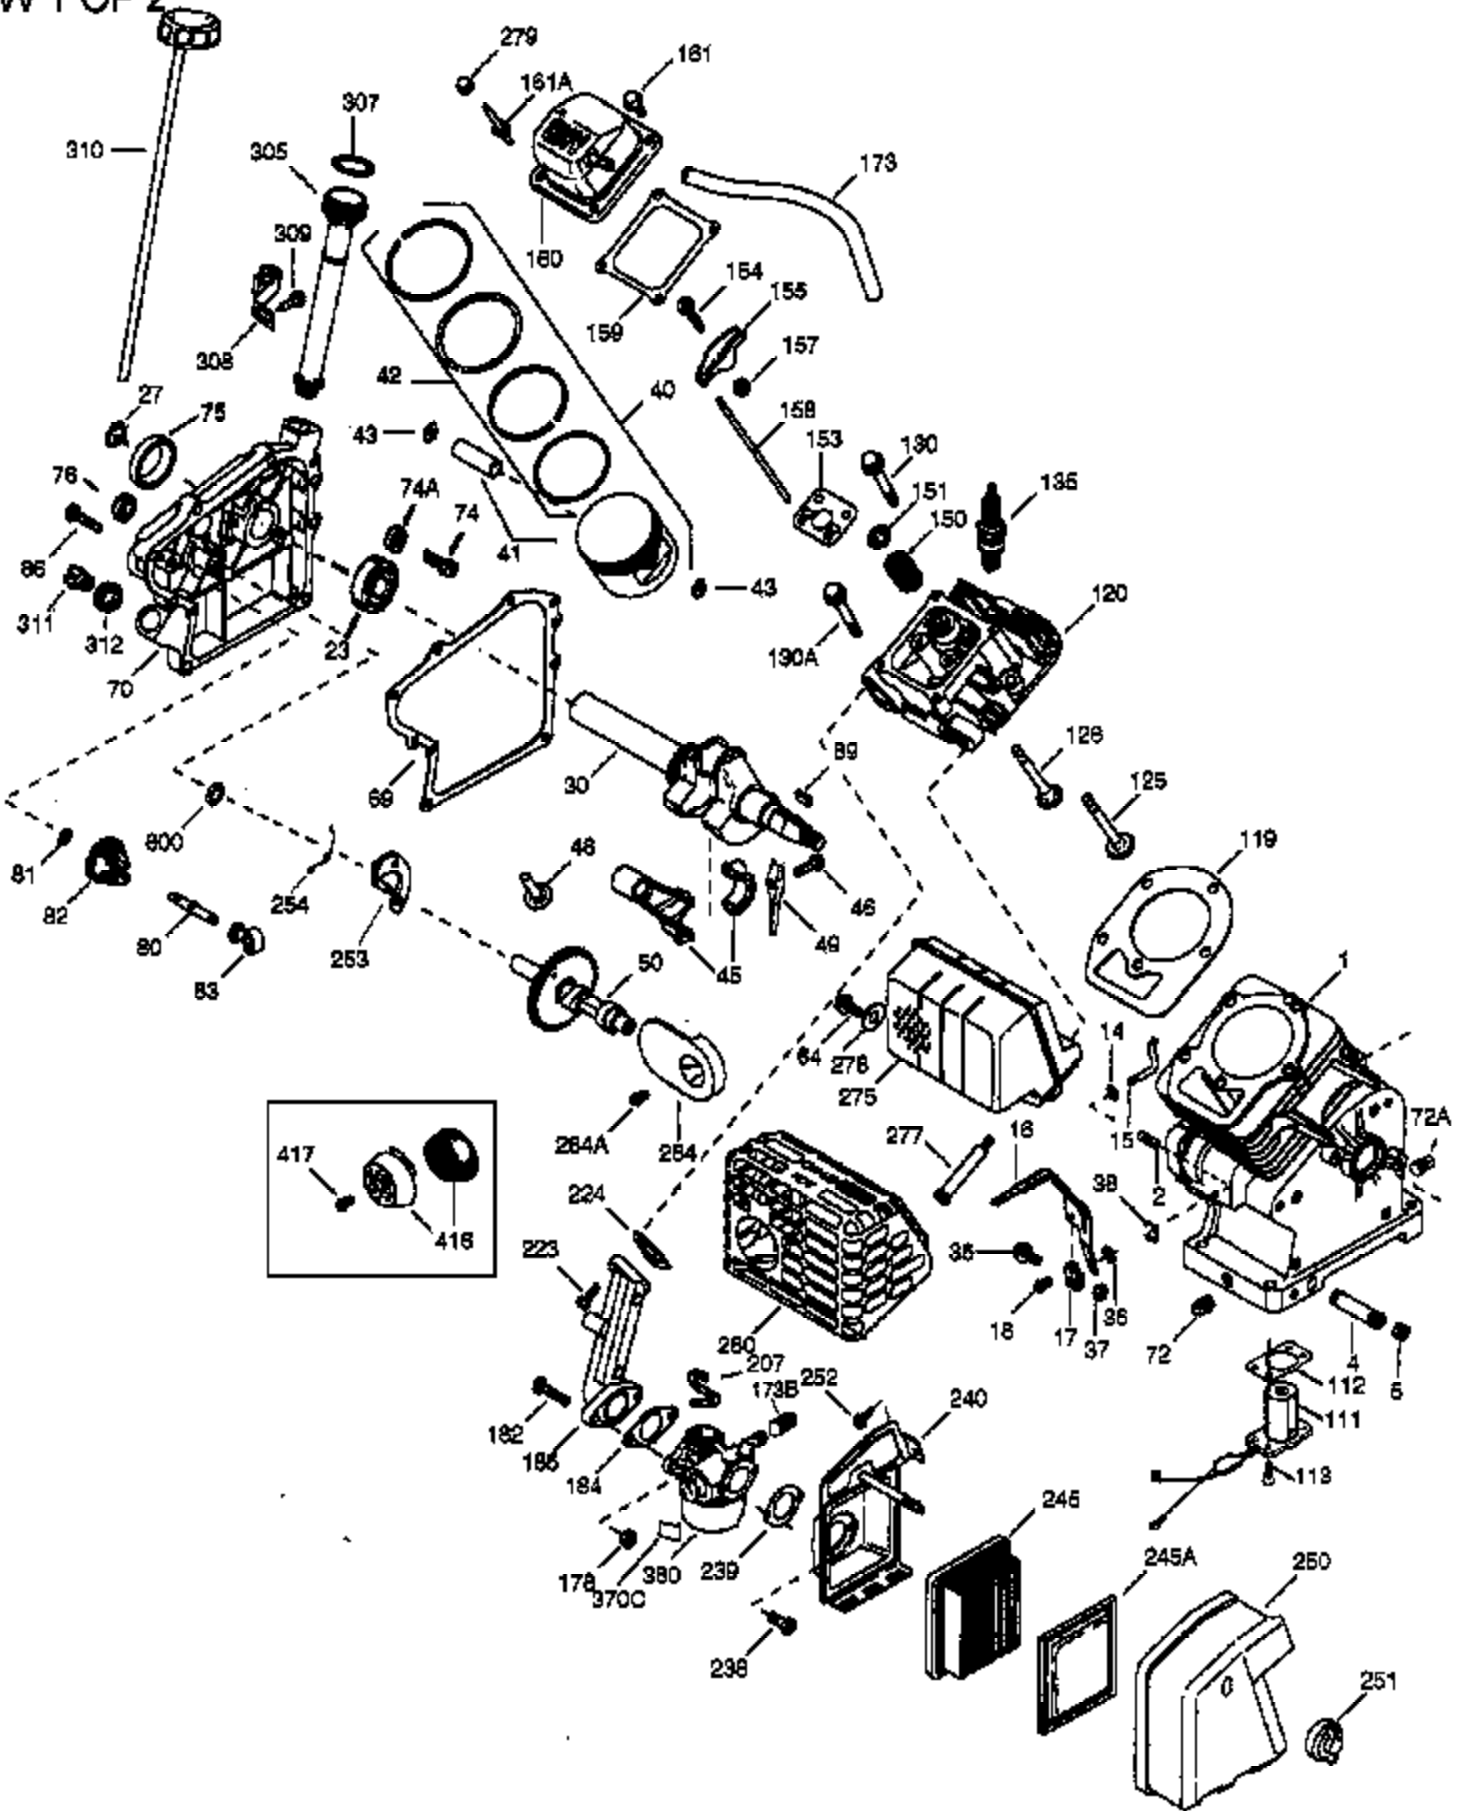

VIEW 1 OF 2

Ref #	Part Number	Qty	Description
	1 36714	1	Cylinder (Incl. 2, 20 & 72)
	2 26727	2	Dowel Pin
	14 28277	1	Washer
	15 30589	1	Governor Rod
	16 36618	1	Governor Lever
	17 36700	1	Governor Lever Clamp
	18 650548	1	Screw, 8-32 x 5/16"
	30 34734A	1	Crankshaft
	35 29826	1	Screw, 10-32 x 3/4"
	36 29918	1	Lock Washer
	37 29216	1	Lock Nut, 10-32
	38 29642	1	Retaining Ring
	40 35544A	1	Piston, Pin & Ring Set (Std.)
	40 35545A	1	Piston, Pin & Ring Set (.010" OS)
	40 35546	1	Piston, Pin & Ring Set (.020" OS)
	41 35541	1	Piston & Pin Ass'y. (Std.) (Incl. 43)
	41 35542	1	Piston & Pin Ass'y. (.010" OS) (Incl. 43)
	41 35543	1	Piston & Pin Ass'y. (.020" OS) (Incl. 43)
	42 35547A	1	Ring Set (Std.)
	42 35548A	1	Ring Set (.010" OS)
	42 35549	1	Ring Set (.020" OS)
	43 20381	2	Piston Pin Retaining Ring
	45 32875A	1	Connecting Rod Ass'y. (Incl. 46 & 49)
	46 32610A	2	Connecting Rod Bolt
	48 35616	2	Valve Lifter
	49 36611	1	Oil Dipper
	50 36620	1	Camshaft (Incl. 253 & 254)
	64 651015	1	Screw, 1/4-20 x 1-1/8"
	69 36624	1	* Cylinder Cover Gasket
	70 36625	1	Cylinder Cover (Incl. 75 thru 83 & 31 1)
	72 27642	1	Oil Drain Plug
	75 27897	1	Oil Seal
	80 30574A	1	Governor Shaft
	81 30590A	1	Washer
	82 30591	1	Governor Gear Ass'y. (Incl. 81)
	83 36057	1	Governor Spool
	86 650488	8	Screw, 1/4-20 x 1-1/4"
	89 610961	1	Flywheel Key
	119 36738	1	* Cylinder Head Gasket
	120 36739	1	Cylinder Head
	125 36471	1	Exhaust Valve (Std.) (Incl. 151)
	125 36472	1	Exhaust Valve (1/32" OS) (Incl. 151)
	126 37711	1	Intake Valve (Std.) (Incl. 151)
	126 29315C	1	Intake Valve (1/32" OS) (Incl. 151)
	130A 650999	1	Screw, 5/16-18 x 2-41/64"
	130 650912	4	Screw, 5/16-18 x 1-1/2"
	135 34645	1	Resistor Spark Plug (RN4C)
	150 31672	2	Valve Spring
	151 31673	2	Valve Spring Cap
	153 36649	1	Push Rod Guide
	154 650913	2	Rocker Arm Stud
	155 35624A	2	Rocker Arm
	157 650914	2	Nut, 1/4-28
	158 36629	2	Push Rod
	159 35626	1	* Rocker Arm Cover Gasket
	160 36630A	1	Rocker Arm Cover
	161A 651012	2	Stud
	161 651008	2	Screw, 1/4-20 x 31/64"