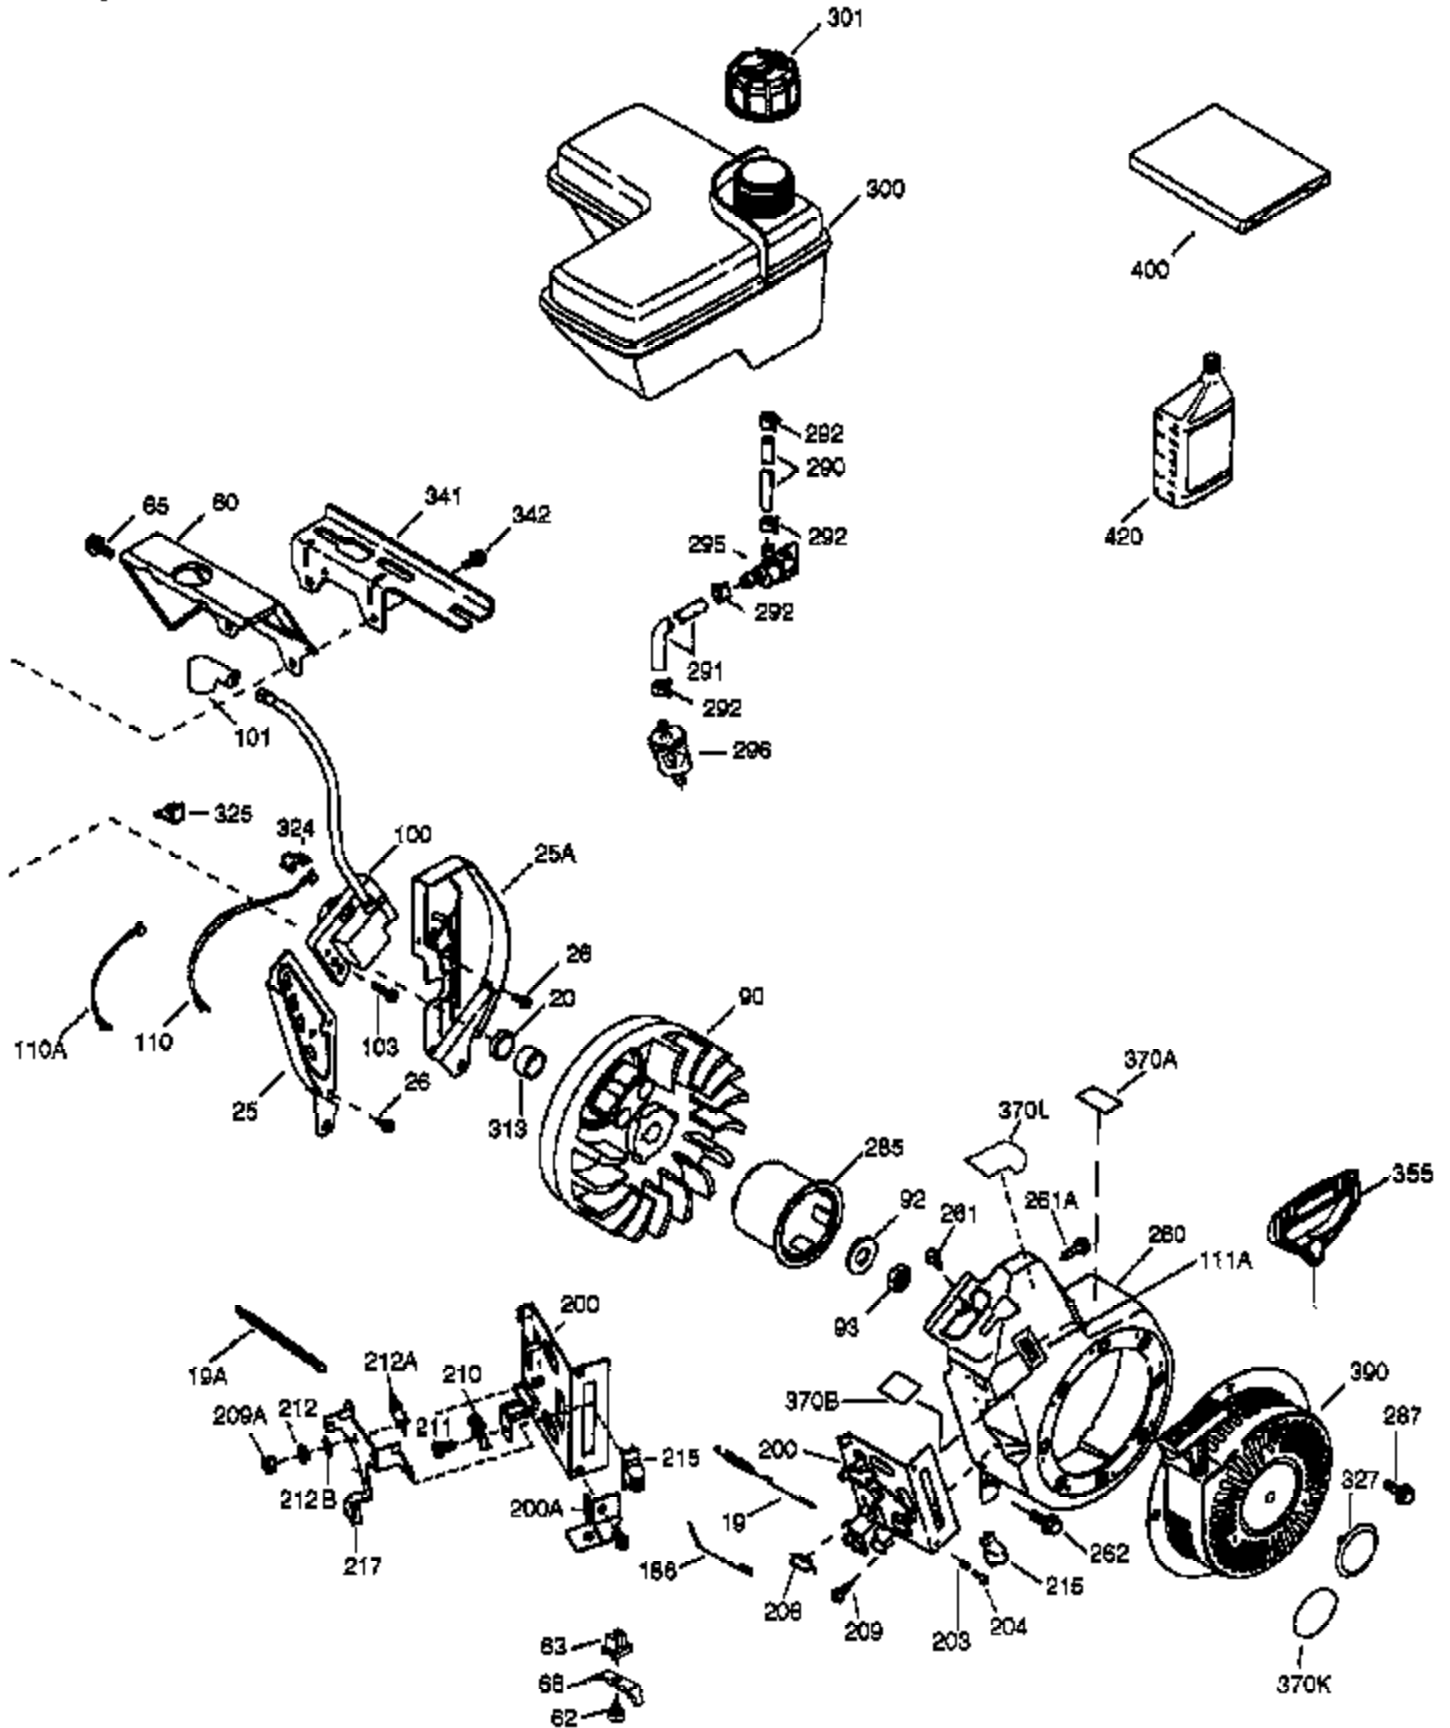

VIEW 2 OF 2

Ref #	Part Number	Qty	Description
19	36710	1	Extension Spring
20	32600	1	Oil Seal
23	36732	1	Ball Bearing
25A	36622	1	Air Baffle (Right)
25	36621	1	Air Baffle (Left)
26	30200	2	Screw, 10-24 x 9/16"
60	36623	1	Blower Housing Extension
65	30200	1	Screw, 10-24 x 9/16"
90	611205	1	Flywheel
92	650815	1	Belleville Washer
93	650816	1	Flywheel Nut
100	34443A	1	Solid State Ignition
101	610118	1	Spark Plug Cover
103	651007	2	Screw, Torx T-15, 10-24 x 15/16"
110	36054	1	Ground Wire
186	36711	1	Governor Link
200	36712	1	Control Bracket (Incl. 206 & 215)
206	610973	1	Terminal
209	650821	2	Screw, 10-32 x 1/2"
215	36638	1	Control Knob
260	36682	1	Blower Housing
261A	650821	1	Screw, 10-32 x 1/2"
261	651008	1	Screw, 1/4-20 x 31/64"
262	651008	2	Screw, 1/4-20 x 31/64"
285	35985B	1	Starter Cup
287	651008	4	Screw, 1/4-20 x 31/64"
290	30705	1	Fuel Line
292	26460	2	Fuel Line Clamp
300	36643	1	Fuel Tank (Incl. 301)
301	35355	1	Fuel Cap
313	34080	1	Spacer
325	29443	1	Wire Clip
341	36644	1	Fuel Tank Bracket
342	651010	2	Screw, 1/4-20 x 7/8"
370A	36261	1	Lubrication Decal
370B	33107	1	Speed Control Decal
370K	36695	1	Starter Decal
390	590704	1	Rewind Starter
400	36716A	1	* Gasket Set (Incl. items marked PK i n notes) Incl. (1) each of 26756, 27272A, 29673, 35626, 36581, 36624, 36738
420	730225	1	SAE 30 4-Cycle Engine Oil (Quart)