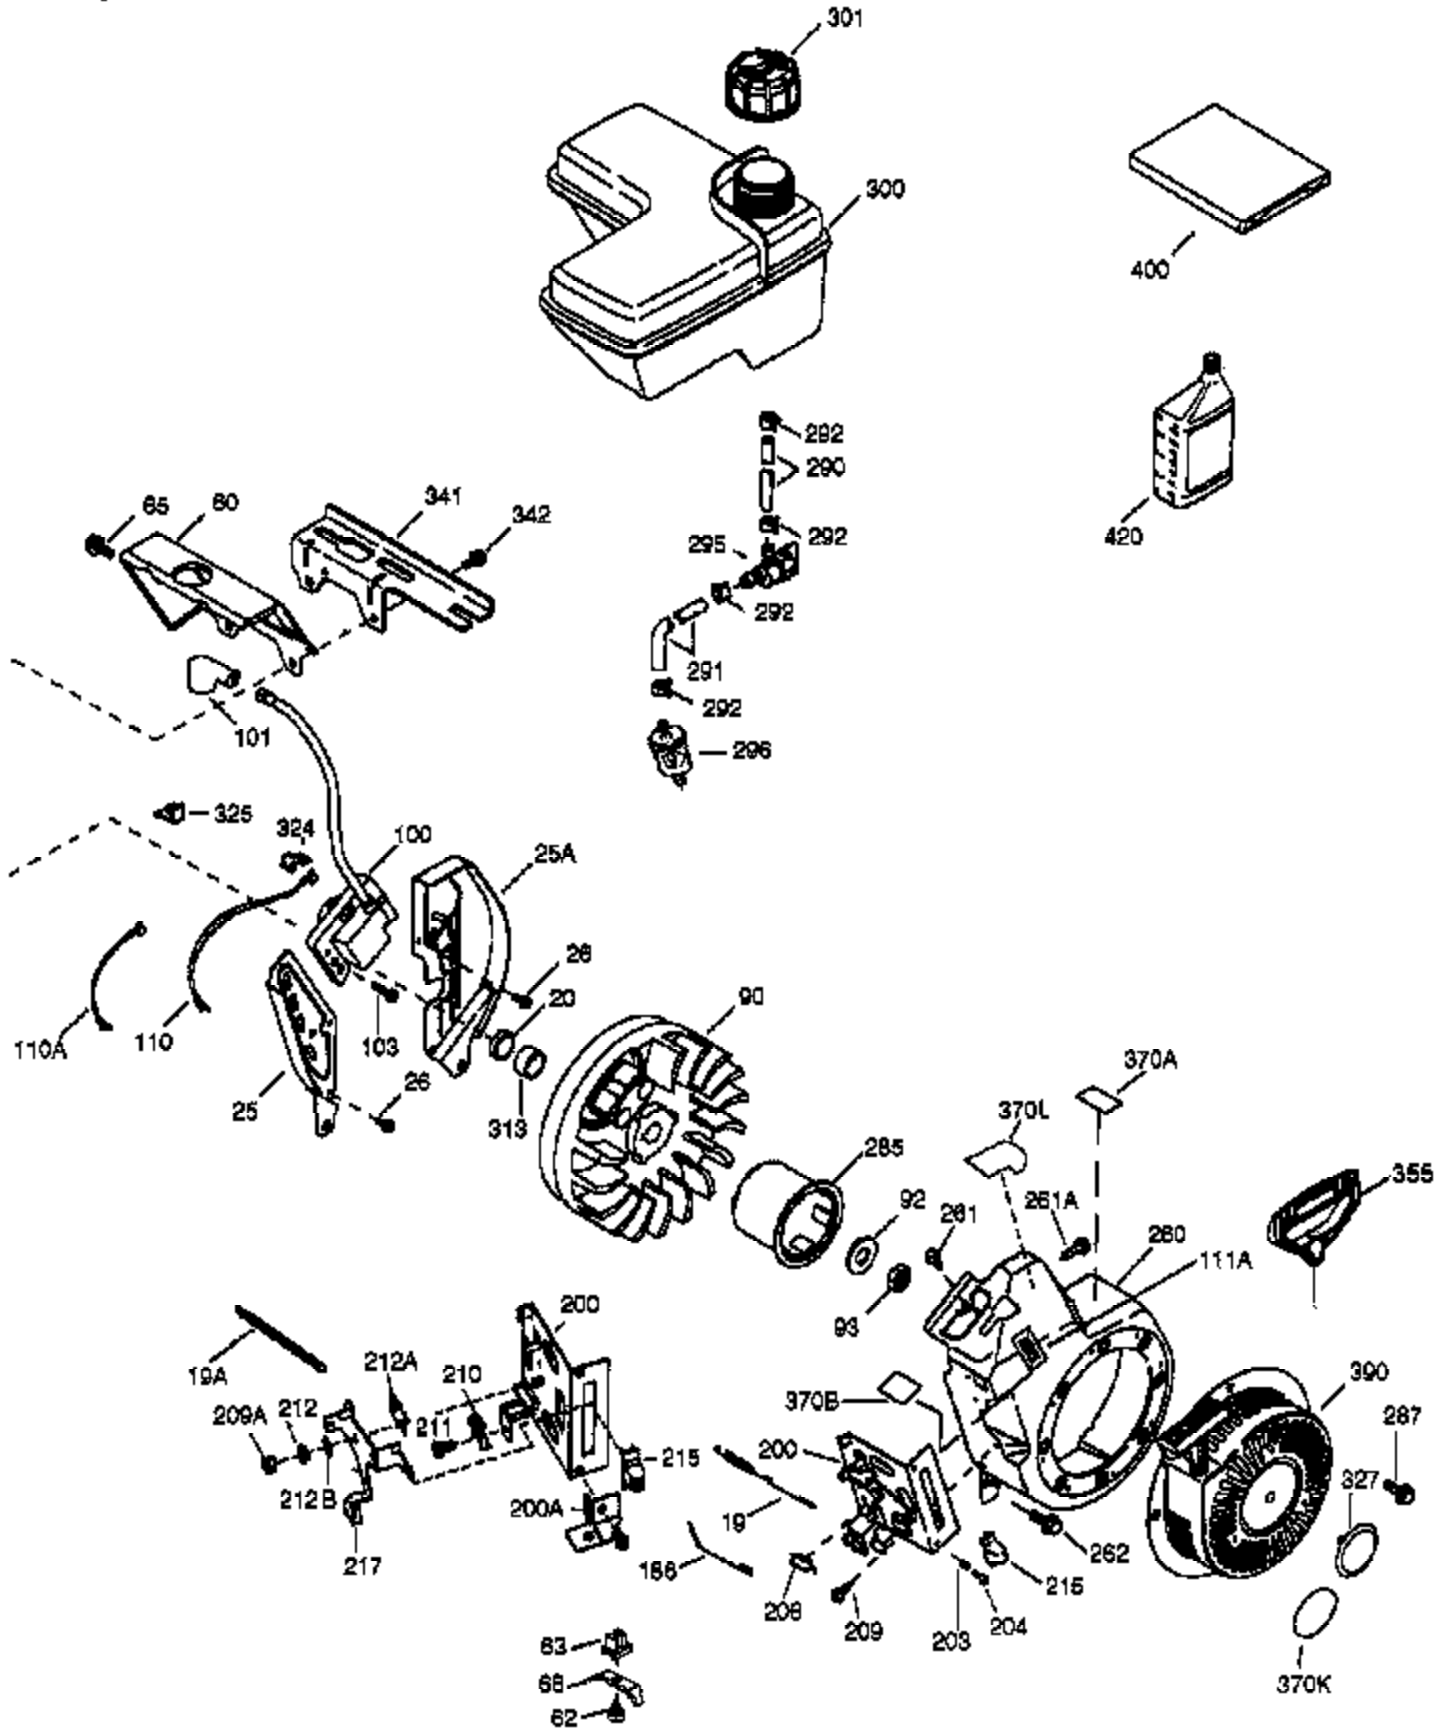

VIEW 2 OF 2

Ref #	Part Number	Qty	Description
19	36710	1	Extension Spring
20	32600	1	Oil Seal
23	36732	1	Ball Bearing
25A	36622	1	Air Baffle (Right)
25	36621	1	Air Baffle (Left)
26	30200	2	Screw, 10-24 x 9/16"
60	36623	1	Blower Housing Extension
65	30200	1	Screw, 10-24 x 9/16"
90	611205	1	Flywheel
92	650815	1	Belleville Washer
93	650816	1	Flywheel Nut
100	34443A	1	Solid State Ignition
101	610118	1	Spark Plug Cover
103	651007	2	Screw, Torx T-15, 10-24 x 15/16"
110	36054	1	Ground Wire
186	36711	1	Governor Link
200	36712	1	Control Bracket (Incl. 206 & 215)
206	610973	1	Terminal
209	650821	2	Screw, 10-32 x 1/2"
215	36638	1	Control Knob
260	36682	1	Blower Housing
261A	650821	1	Screw, 10-32 x 1/2"
261	651008	1	Screw, 1/4-20 x 31/64"
262	651008	2	Screw, 1/4-20 x 31/64"
285	35985B	1	Starter Cup
287	651008	4	Screw, 1/4-20 x 31/64"
290	30705	1	Fuel Line
292	26460	2	Fuel Line Clamp
300	36643	1	Fuel Tank (Incl. 301)
301	36246	1	Fuel Cap
313	34080	1	Spacer
325	29443	1	Wire Clip
341	36644	1	Fuel Tank Bracket
342	651010	2	Screw, 1/4-20 x 7/8"
370A	36261	1	Lubrication Decal
370B	33107	1	Speed Control Decal
370K	36695	1	Starter Decal
390	590704	1	Rewind Starter
400	36716A	1	* Gasket Set (Incl. items marked PK i n notes) Incl. (1) each of 26756, 27272A, 29673, 35626, 36581, 36624, 36715
420	730225	1	SAE 30 4-Cycle Engine Oil (Quart)