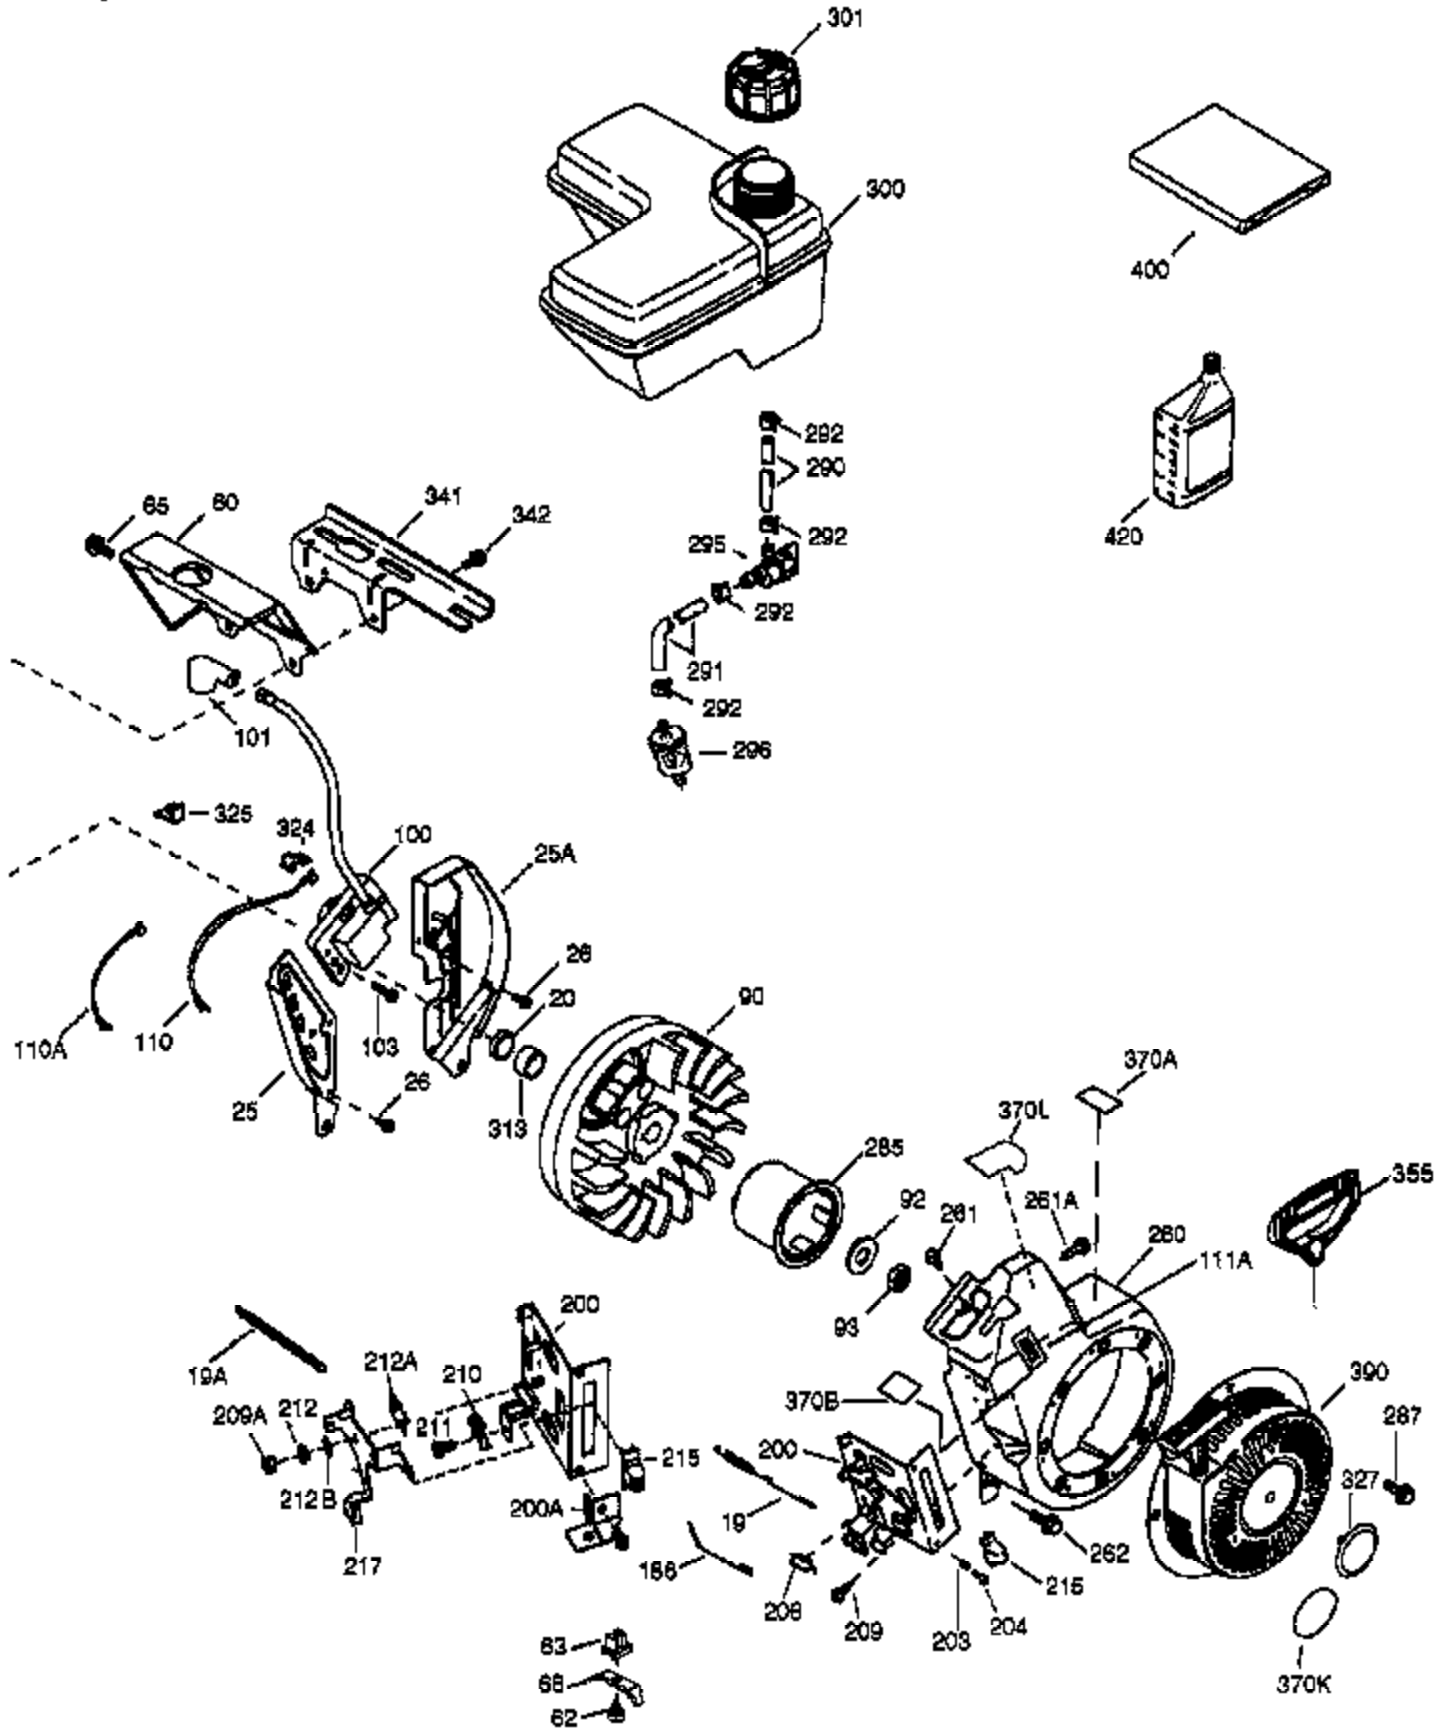

VIEW 2 OF 2

Ref #	Part Number	Qty	Description
19	36710	1	Extension Spring
20	32600	1	Oil Seal
25A	36622	1	Air Baffle (Right)
25	36621	1	Air Baffle (Left)
26	30200	2	Screw, 10-24 x 9/16"
60	36623	1	Blower Housing Extension
65	30200	1	Screw, 10-24 x 9/16"
90	611205	1	Flywheel
92	650815	1	Belleville Washer
93	650816	1	Flywheel Nut
100	34443A	1	Solid State Ignition
101	610118	1	Spark Plug Cover
103	651007	2	Screw, Torx T-15, 10-24 x 15/16"
110	36054	1	Ground Wire
186	36711	1	Governor Link
200	36712	1	Control Bracket (Incl. 206 & 215)
206	610973	1	Terminal
209	650821	2	Screw, 10-32 x 1/2"
215	36638	1	Control Knob
260	36636	1	Blower Housing
261A	650821	1	Screw, 10-32 x 1/2"
261	651008	1	Screw, 1/4-20 x 31/64"
262	651008	2	Screw, 1/4-20 x 31/64"
285	35985A	1	Starter Cup
287	0	4	Rivet (Can be purchased locally)
290	30705	1	Fuel Line
292	26460	2	Fuel Line Clamp
300	36643	1	Fuel Tank (Incl. 301)
301	36246	1	Fuel Cap
313	34080	1	Spacer
325	29443	1	Wire Clip
341	36644	1	Fuel Tank Bracket
342	651010	2	Screw, 1/4-20 x 7/8"
370K	36695	1	Starter Decal
370B	33107	1	Speed Control Decal
370A	36261	1	Lubrication Decal
390	590736	1	Rewind Starter
400	36716A	1	* Gasket Set (Incl. items marked PK i n notes) Incl. (1) each of 26756, 27272A, 29673, 35626, 36581, 36624, 36738
420	730225	1	SAE 30 4-Cycle Engine Oil (Quart)