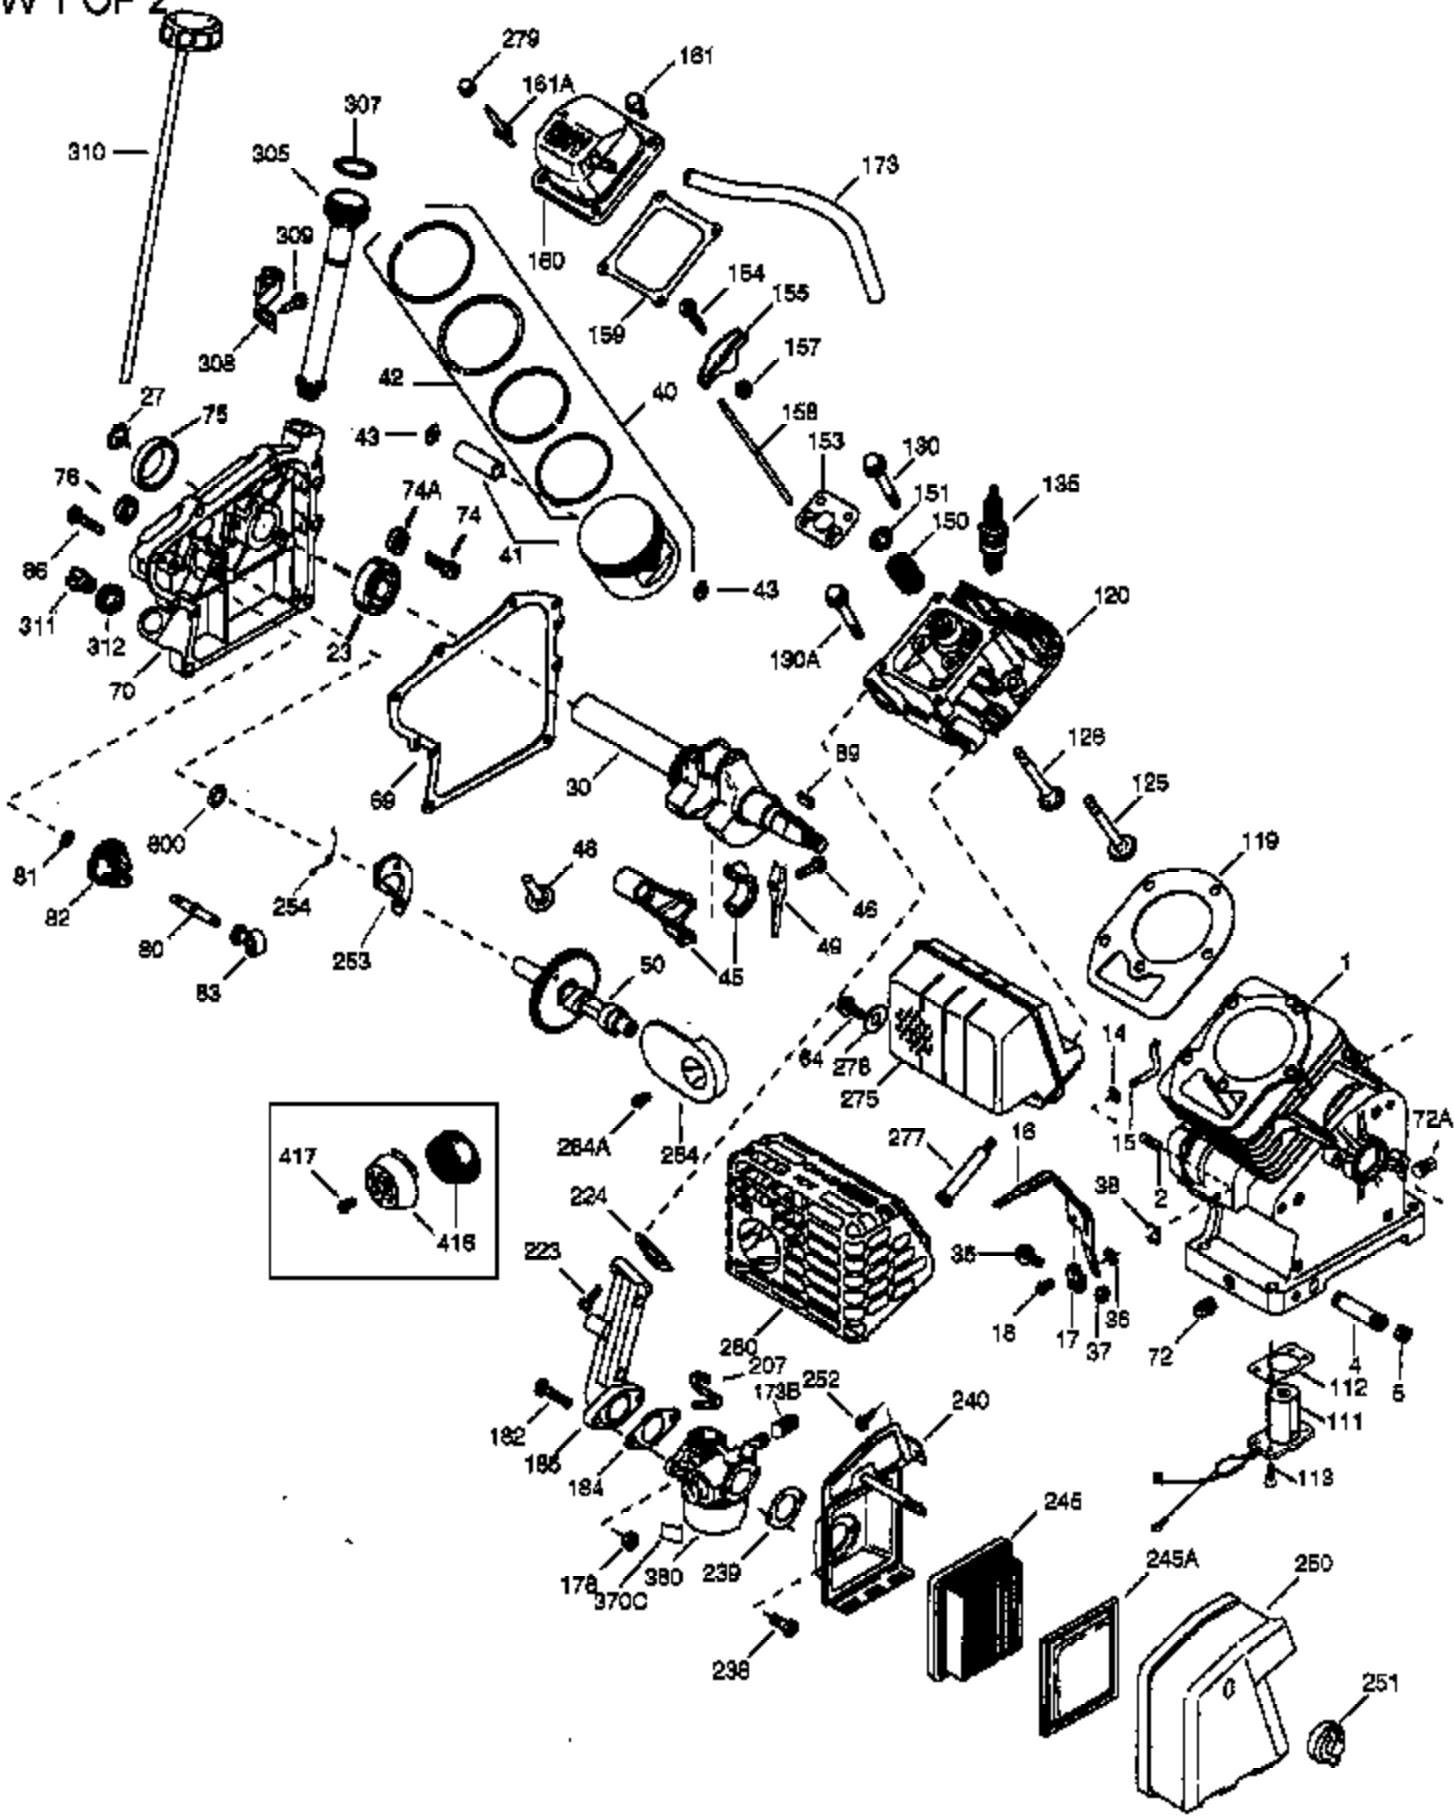

VIEW 1 OF 2

Engine Parts List #1

Ref #	Part Number	Qty	Description
	1 36617	1	Cylinder (Incl. 2, 20 & 72)
	2 26727	2	Dowel Pin
	4 31857	1	Oil Drain Extension (1/4-18 x 4-1/2")
	5 30969	1	Extension Cap
	14 28277	1	Washer
	15 30589	1	Governor Rod
	16 36618	1	Governor Lever
	17 36700	1	Governor Lever Clamp
	18 650548	1	Screw, 8-32 x 5/16"
	30 36619	1	Crankshaft
	35 29826	1	Screw, 10-32 x 3/4"
	36 29918	1	Lock Washer
	37 29216	1	Lock Nut, 10-32
	38 29642	1	Retaining Ring
	40 35544A	1	Piston, Pin & Ring Set (Std.)
	40 35545A	1	Piston, Pin & Ring Set (.010" OS)
	40 35546	1	Piston, Pin & Ring Set (.020" OS)
	41 35541	1	Piston & Pin Ass'y. (Std.) (Incl. 43)
	41 35542	1	Piston & Pin Ass'y. (.010" OS) (Incl. 43)
	41 35543	1	Piston & Pin Ass'y. (.020" OS) (Incl. 43)
	42 35547A	1	Ring Set (Std.)
	42 35548A	1	Ring Set (.010" OS)
	42 35549	1	Ring Set (.020" OS)
	43 20381	2	Piston Pin Retaining Ring
	45 32875A	1	Connecting Rod Ass'y. (Incl. 46 & 49)
	46 32610A	2	Connecting Rod Bolt
	48 35616	2	Valve Lifter
	49 36611	1	Oil Dipper
	50 36620	1	Camshaft
	64 651015	1	Screw, 1/4-20 x 1-1/8"
	69 36624	1	* Cylinder Cover Gasket
	70 36625	1	Cylinder Cover (Incl. 75 thru 83)
	75 27897	1	Oil Seal
	80 30574A	1	Governor Shaft
	81 30590A	1	Washer
	82 30591	1	Governor Gear Ass'y. (Incl. 81)
	83 36057	1	Governor Spool
	86 650488	8	Screw, 1/4-20 x 1-1/4"
	89 610961	1	Flywheel Key
	119 36626	1	* Cylinder Head Gasket
	120 36628	1	Cylinder Head
	125 36471	1	Exhaust Valve (Std.) (Incl. 151)
	125 36472	1	Exhaust Valve (1/32" OS) (Incl. 151)
	126 37711	1	Intake Valve (Std.) (Incl. 151)
	126 29315C	1	Intake Valve (1/32" OS) (Incl. 151)
	130A 650999	1	Screw, 5/16-18 x 2-41/64"
	130 650912	4	Screw, 5/16-18 x 1-1/2"
	135 34645	1	Resistor Spark Plug (N4C)
	150 31672	2	Valve Spring
	151 31673	2	Valve Spring Cap
	153 36649	1	Push Rod Guide
	154 650913	2	Rocker Arm Stud
	155 35624A	2	Rocker Arm
	157 650914	2	Nut, 1/4-28
	158 36629	2	Push Rod
	159 35626	1	* Rocker Arm Cover Gasket
	160 36630	1	Rocker Arm Cover
	161A 651012	2	Stud