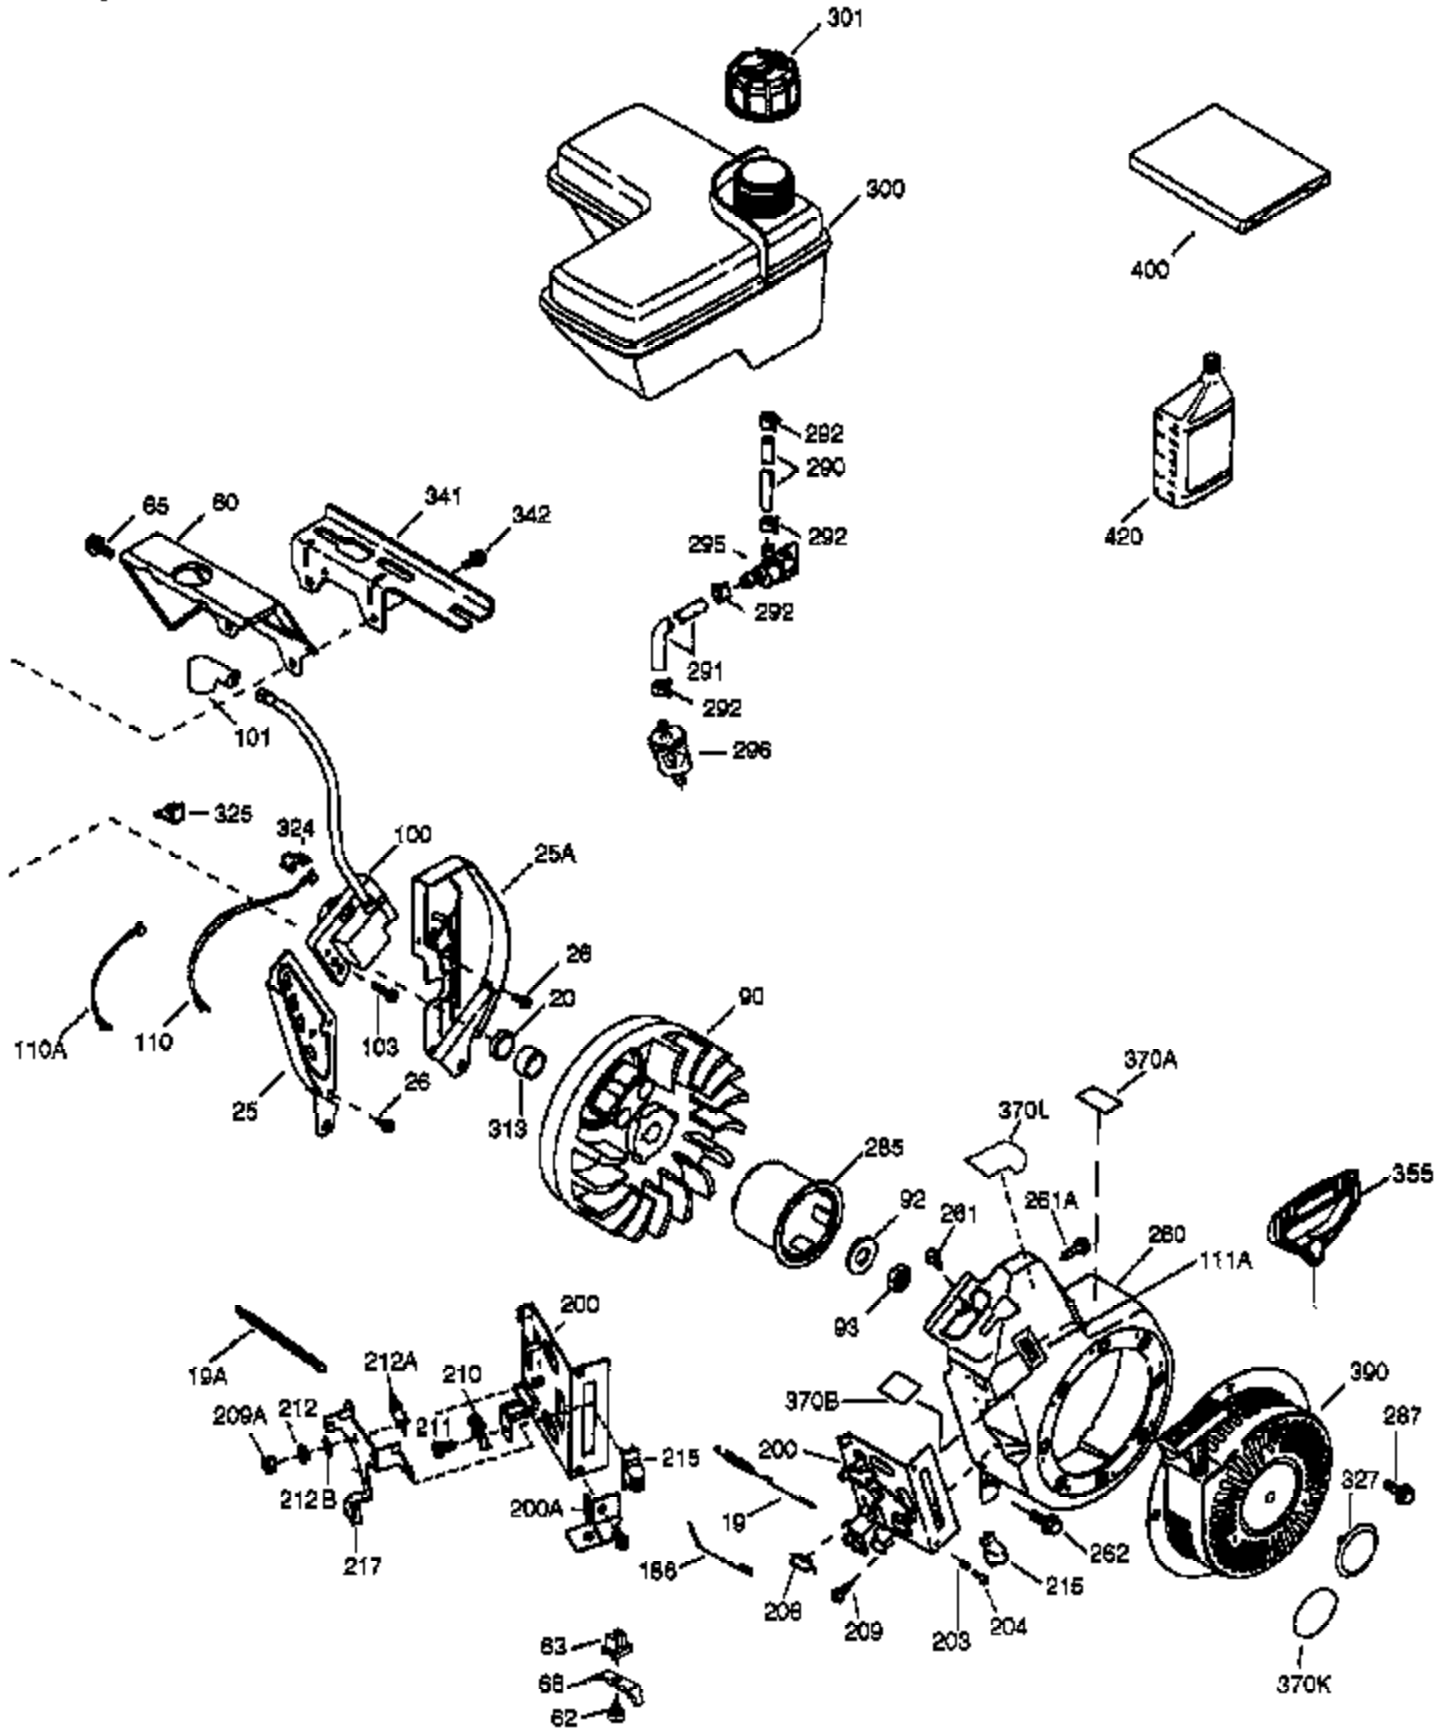

VIEW 2 OF 2

Ref #	Part Number	Qty	Description
19	36710	1	Extension Spring
20	32600	1	Oil Seal
25	36621	1	Air Baffle (Left)
25A	36622	1	Air Baffle (Right)
26	30200	2	Screw, 10-24 x 9/16"
60	36623	1	Blower Housing Extension
65	30200	1	Screw, 10-24 x 9/16"
90	611205	1	Flywheel
92	650815	1	Belleville Washer
93	650816	1	Flywheel Nut
100	34443A	1	Solid State Ignition
101	610118	1	Spark Plug Cover
103	651007	2	Screw, Torx T-15, 10-24 x 15/16"
110	36054	1	Ground Wire
186	36711	1	Governor Link
200	36712	1	Control Bracket (Incl. 206 & 215)
206	610973	1	Terminal
209	650821	2	Screw, 10-32 x 1/2"
215	36638	1	Control Knob
260	36636	1	Blower Housing
261A	650821	1	Screw, 10-32 x 1/2"
261	651008	1	Screw, 1/4-20 x 31/64"
262	651008	2	Screw, 1/4-20 x 31/64"
285	35985A	1	Starter Cup
287	0	4	Rivet (Can be purchased locally)
290	30705	1	Fuel Line
292	26460	2	Fuel Line Clamp
300	36643	1	Fuel Tank (Incl. 301)
301	36246	1	Fuel Cap
313	34080	1	Spacer
325	29443	1	Wire Clip
327	35392	1	Starter Plug
341	36644	1	Fuel Tank Bracket
342	651010	2	Screw, 1/4-20 x 7/8"
370B	33107	1	Speed Control Decal
370A	36261	1	Lubrication Decal
390	590736	1	Rewind Starter
400	36627	1	* Gasket Set (Incl. items marked PK i n notes) Incl. (1) each of 26756, 27272A, 29673, 35626, 36581, 36624, 36626
420	730225	1	SAE 30 4-Cycle Engine Oil (Quart)