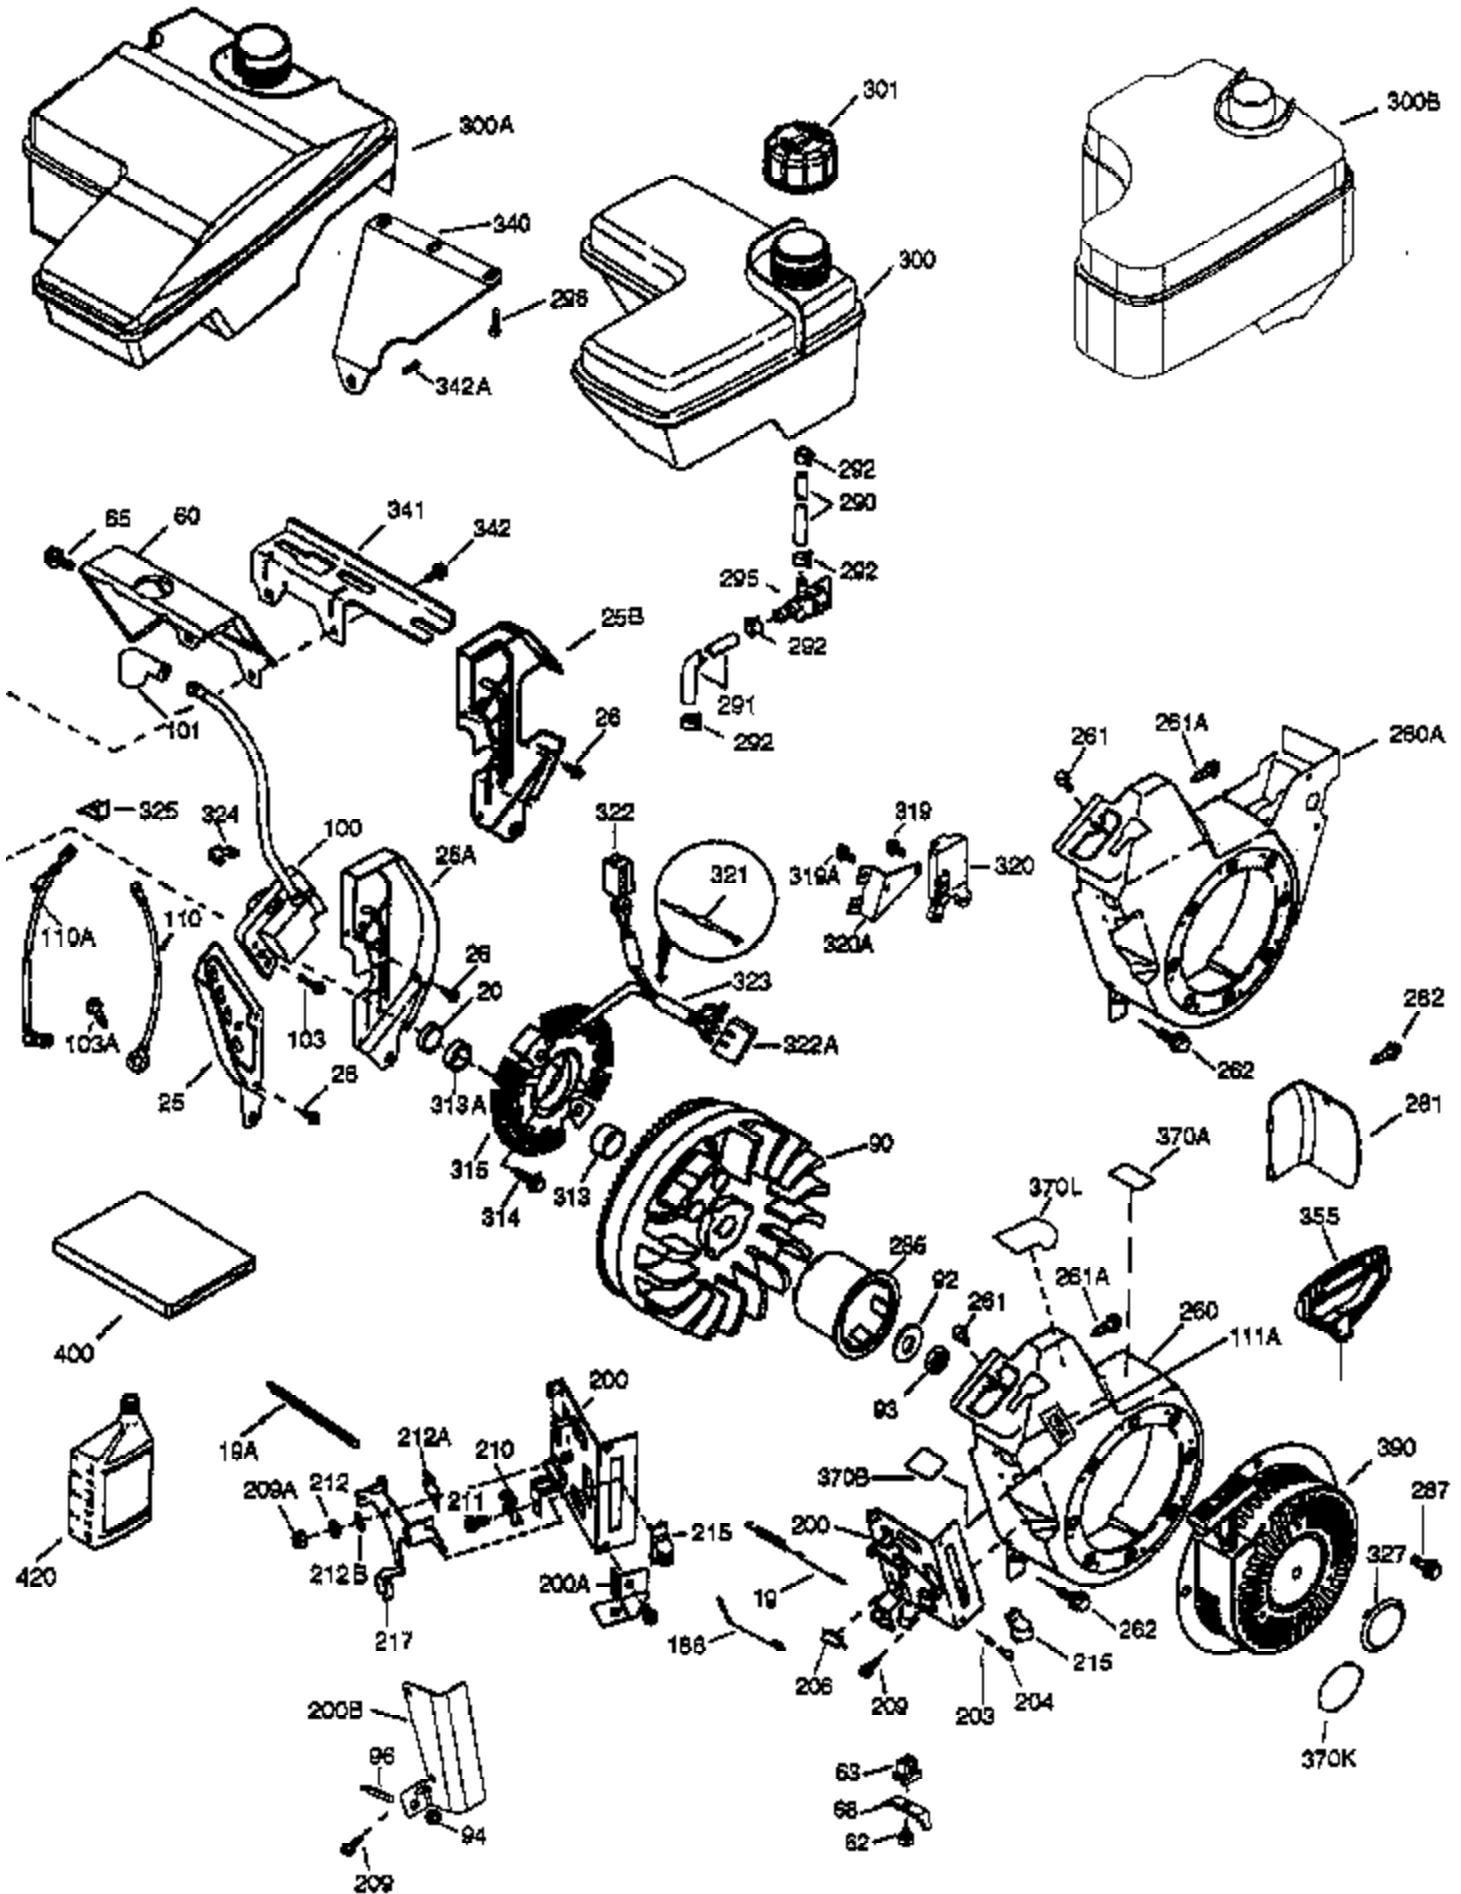

Ref #	Part Number	Qty	Description
19	37111	1	Extension Spring
20	32600	1	Oil Seal
25A	36622	1	Air Baffle (Right)
25	36621	1	Air Baffle (Left)
26	30200	2	Screw, 10-24 x 9/16"
60	36623A	1	Blower Housing Extension
62	650760	1	Screw, 8-32 x 3/8"
63	28545	1	Grommet
65	30200	1	Screw, 10-24 x 9/16"
68	33356	1	Ground Terminal
90	611205	1	Flywheel
92	650815	1	Belleville Washer
93	650816	1	Flywheel Nut
100	34443B	1	Solid State Ignition
101	610118	1	Spark Plug Cover
103	651007	2	Screw, Torx T-15, 10-24 x 15/16"
110	36679A	1	Ground Wire
151A	40016A	1	Intake Valve Seal
186	36711	1	Governor Link
200A	36686	1	Boden Wire Bracket
200	36736	1	Control Bracket (Incl. 206 & 209A thr u 217)
206	610973	1	Terminal
209A	651016	1	Nut, 10-32
209	650821	1	Screw, 10-32 x 1/2"
210	27793	1	Conduit Clip
211	28942	1	Screw, 10-32 x 3/8"
212	30773A	1	Bushing
212B	651017	1	Washer
212A	36685	1	Bearing Plate
215	36638	1	Control Knob
217	36684	1	Control Lever
260	36864	1	Blower Housing
261	651008	1	Screw, 1/4-20 x 31/64"
261A	650821	2	Screw, 10-32 x 1/2"
262	651008	2	Screw, 1/4-20 x 31/64"
285	35985B	1	Starter Cup
287	651008	4	Screw, 1/4-20 x 31/64"
290	30705	1	Fuel Line
292	26460	2	Fuel Line Clamp
300	36863	1	Fuel Tank (Incl. 292 & 301)
301	36246	1	Fuel Cap
313	34080	1	Spacer
325	37471	1	Fuel Line Bracket
325A	30200		Screw, 10-24 x 9/16"
341	36644	1	Fuel Tank Bracket
342	651010	2	Screw, 1/4-20 x 7/8"
370B	35703	1	Speed Control Decal
370A	36261	1	Lubrication Decal
370K	36695	1	Starter Decal
390	590704	1	Rewind Starter (NOTE: This engine could have been built with 590746 starter.)
400	36716A	1	* Gasket Set (Incl. items marked PK in notes) Incl. (1) each of 26756, 27272A, 29673, 35626, 36581, 36624, 36715
420	730225	1	SAE 30 4-Cycle Engine Oil (Quart)