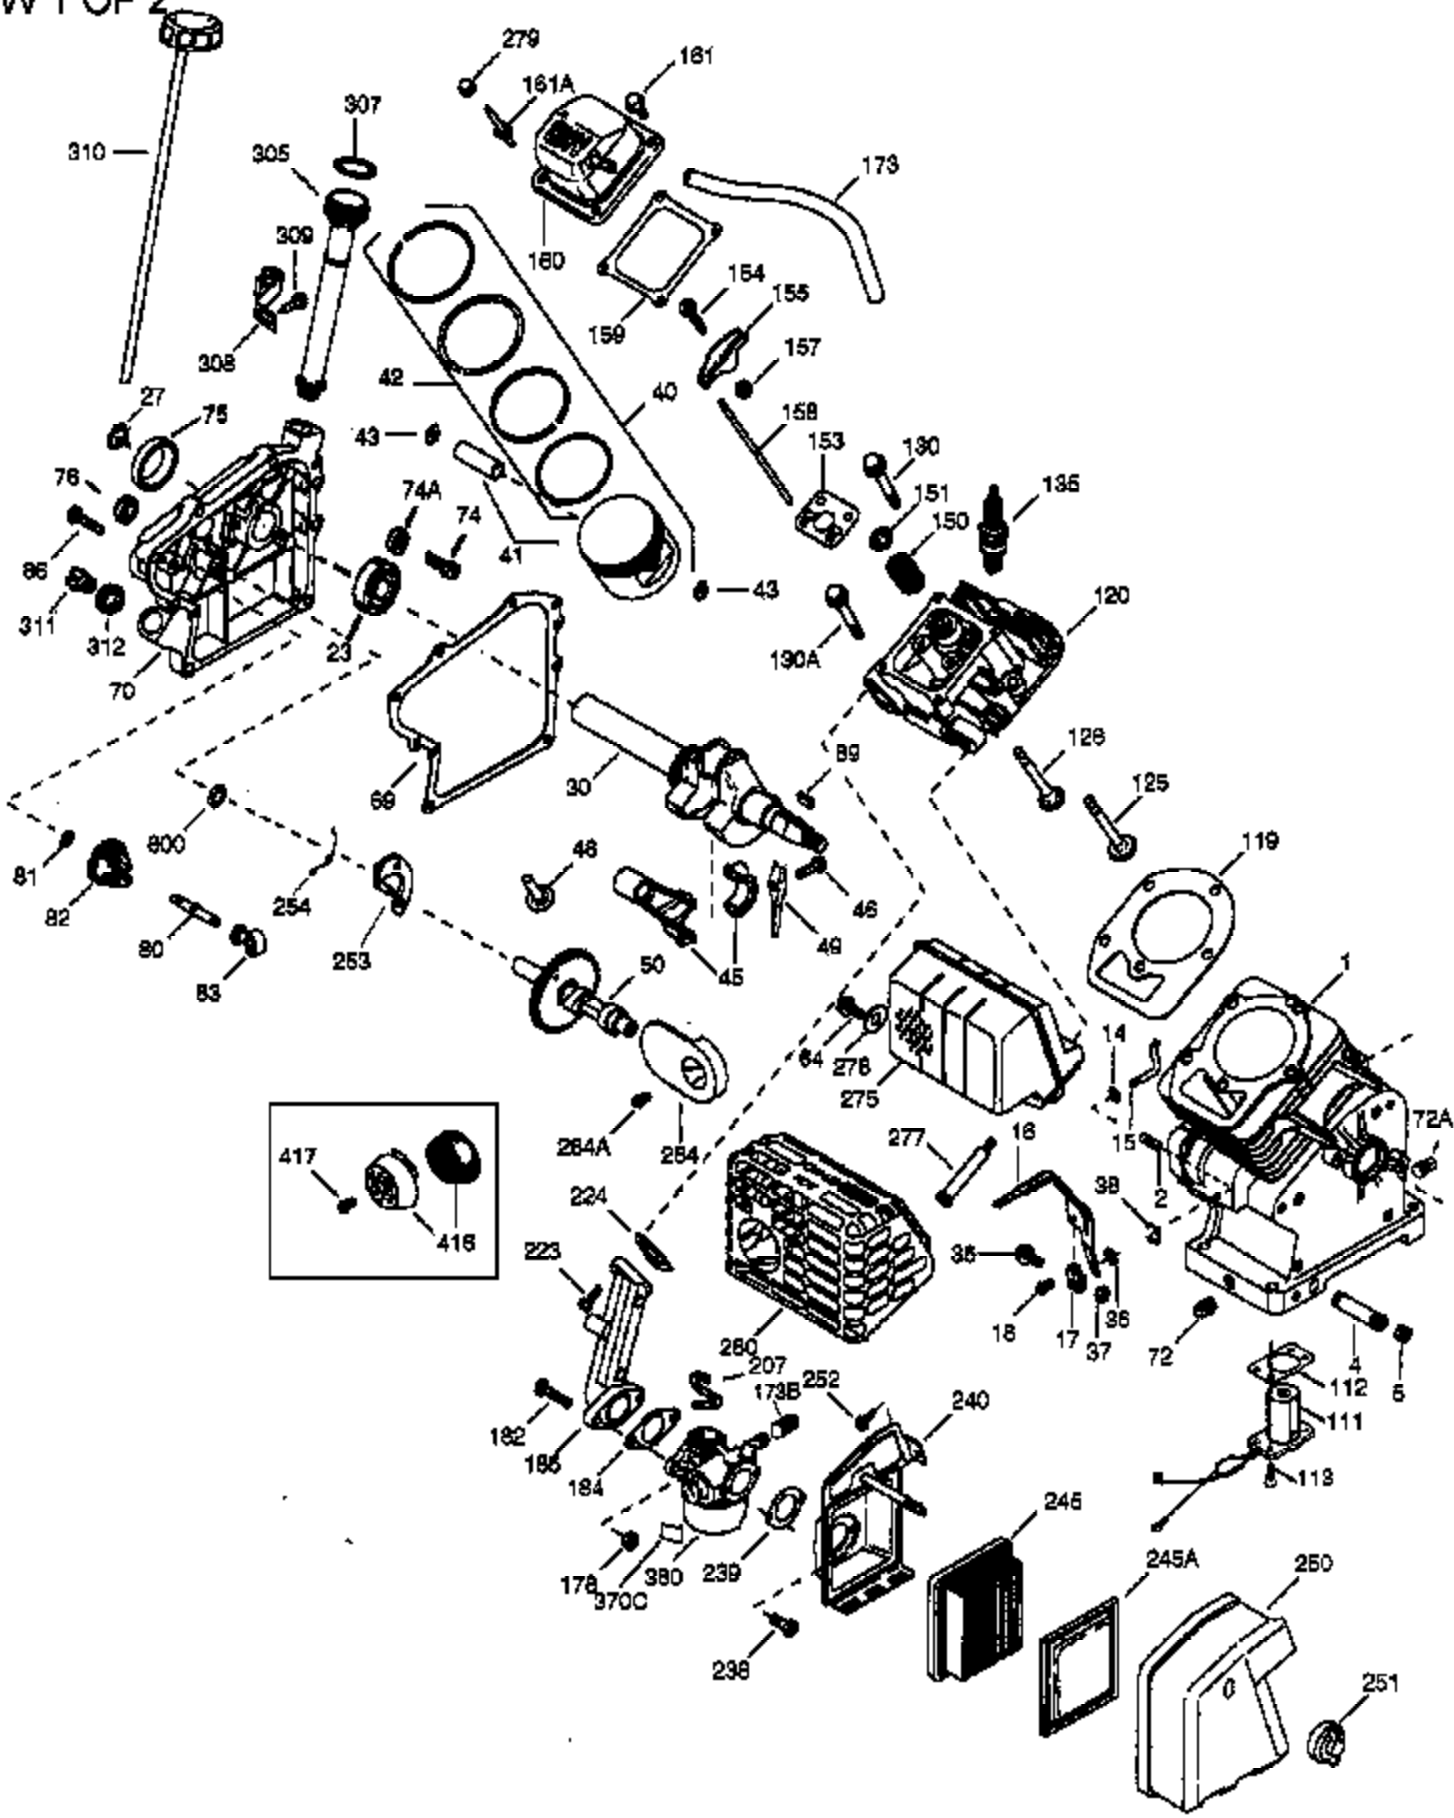

VIEW 1 OF 2

Ref #	Part Number	Qty	Description
	1 36714	1	Cylinder (Incl. 2, 20 & 72)
	2 26727	2	Dowel Pin
	14 28277	1	Washer
	15 30589	1	Governor Rod
	16 36618	1	Governor Lever
	17 36700	1	Governor Lever Clamp
	18 651028	1	Screw, Torx T-15, 8-32 x 3/8"
	30 35133	1	Crankshaft
	35 29826	1	Screw, 10-32 x 3/4"
	36 29918	1	Lock Washer
	37 29216	1	Lock Nut, 10-32
	38 29642	1	Retaining Ring
	40 35544A	1	Piston, Pin & Ring Set (Std.)
	40 35545A	1	Piston, Pin & Ring Set (.010" OS)
	40 35546	1	Piston, Pin & Ring Set (.020" OS)
	41 35541	1	Piston & Pin Ass'y. (Std.) (Incl. 43)
	41 35542	1	Piston & Pin Ass'y. (.010" OS) (Incl. 43)
	41 35543	1	Piston & Pin Ass'y. (.020" OS) (Incl. 43)
	42 35547A	1	Ring Set (Std.)
	42 35548A	1	Ring Set (.010" OS)
	42 35549	1	Ring Set (.020" OS)
	43 20381	2	Piston Pin Retaining Ring
	45 32875A	1	Connecting Rod Ass'y. (Incl. 46 & 49)
	46 32610A	2	Connecting Rod Bolt
	48 35616	2	Valve Lifter
	49 36611	1	Oil Dipper
	50 36620	1	Camshaft (Incl. 253 & 254)
	64 650738	1	Screw, 1/4-20 x 5/8"
	69 36624	1	* Cylinder Cover Gasket
	70 36625	1	Cylinder Cover (Incl. 75 thru 83 & 31 1)
	72A 28582	1	Oil Drain Plug
	72 27642	2	Oil Drain Plug
	75 27897	1	Oil Seal
	80 30574A	1	Governor Shaft
	81 30590A	1	Washer
	82 30591	1	Governor Gear Ass'y. (Incl. 81)
	83 36057	1	Governor Spool
	86 650488	8	Screw, 1/4-20 x 1-1/4"
	89 610961	1	Flywheel Key
	119 36738	1	* Cylinder Head Gasket
	120 36739	1	Cylinder Head
	125 36471	1	Exhaust Valve (Std.) (Incl. 151)
	125 36472	1	Exhaust Valve (1/32" OS) (Incl. 151)
	126 37711	1	Intake Valve (Std.) (Incl. 151)
	126 29315C	1	Intake Valve (1/32" OS) (Incl. 151)
	130A 650999	1	Screw, 5/16-18 x 2-41/64"
	130 650912	4	Screw, 5/16-18 x 1-1/2"
	135 34645	1	Resistor Spark Plug (RN4C)
	150 31672	2	Valve Spring
	151 31673	2	Valve Spring Cap
	153 36649	1	Push Rod Guide
	154 650913	2	Rocker Arm Stud
	155 35624A	2	Rocker Arm
	157 650914	2	Nut, 1/4-28
	158 36629	2	Push Rod
	159 35626	1	* Rocker Arm Cover Gasket
	160 36630A	1	Rocker Arm Cover
	161 651008	4	Screw, 1/4-20 x 31/64"