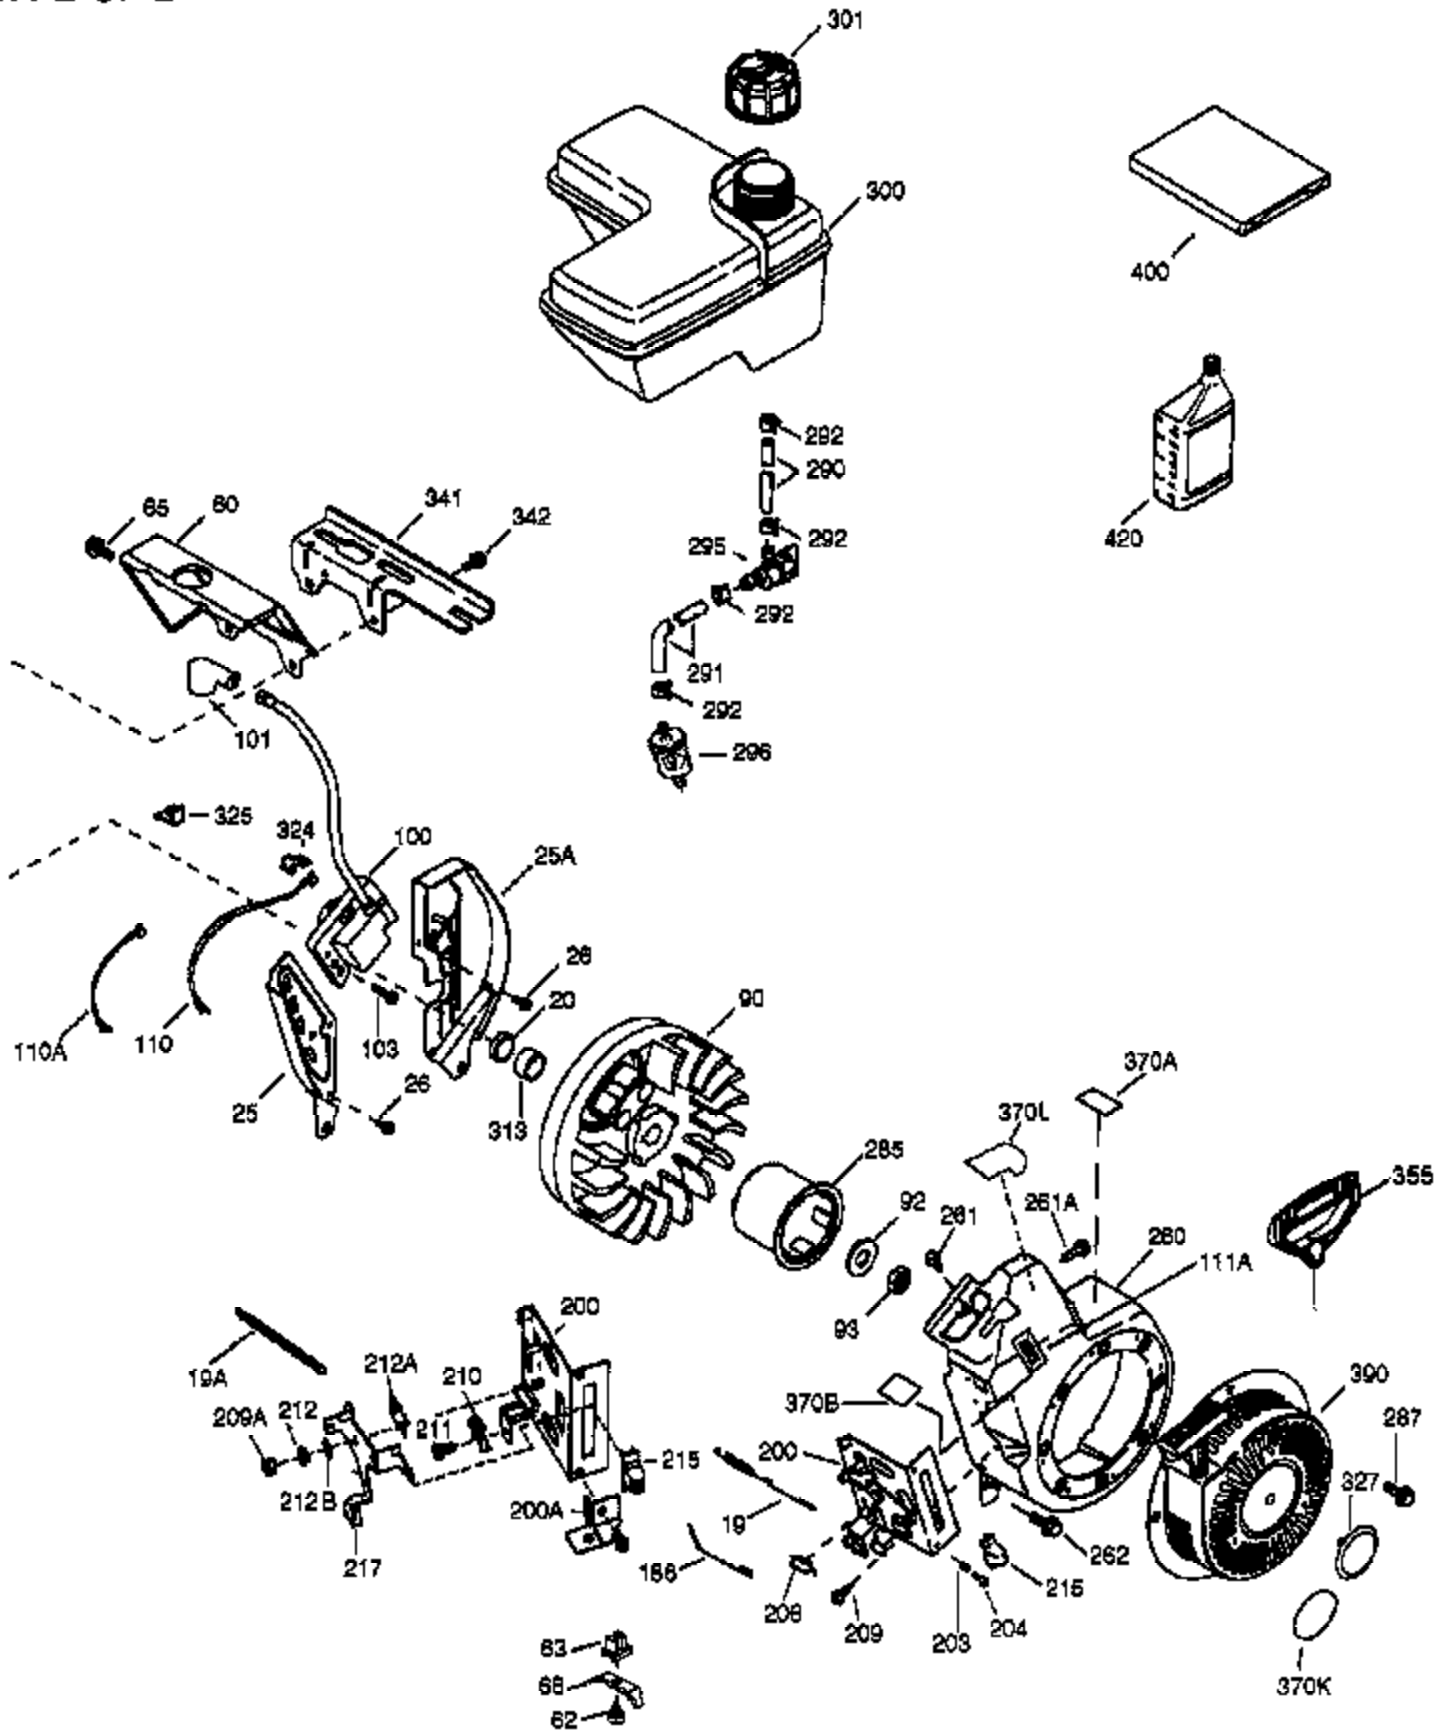

VIEW 2 OF 2

Ref #	Part Number	Qty	Description
19	36710	1	Extension Spring
20	32600	1	Oil Seal
25A	36622	1	Air Baffle (Right)
25	36621	1	Air Baffle (Left)
26	30200	2	Screw, 10-24 x 9/16"
60	36623	1	Blower Housing Extension
62	650760	1	Screw, 8-32 x 3/8"
63	28545	1	Grommet
65	30200	1	Screw, 10-24 x 9/16"
68	33356	1	Ground Terminal
90	611205	1	Flywheel
92	650815	1	Belleville Washer
93	650816	1	Flywheel Nut
100	34443A	1	Solid State Ignition
101	610118	1	Spark Plug Cover
103	651007	2	Screw, Torx T-15, 10-24 x 15/16"
110A	36681	1	Ground Wire
110	36679	1	Ground Wire
186	36711	1	Governor Link
200A	36686	1	Boden Wire Bracket
200	36736	1	Control Bracket (Incl. 206 & 209A thr u 217)
206	610973	1	Terminal
209A	651016	1	Nut
209	650821	2	Screw, 10-32 x 1/2"
210	27793	1	Conduit Clip
211	28942	1	Screw, 10-32 x 3/8"
212A	36685	1	Bearing Plate
212B	651017	1	Washer
212	30773	1	Bushing
215	36638	1	Control Knob
217	36684	1	Control Lever
260	36864	1	Blower Housing
261A	650821	1	Screw, 10-32 x 1/2"
261	651008	1	Screw, 1/4-20 x 31/64"
262	651008	2	Screw, 1/4-20 x 31/64"
285	35985A	1	Starter Cup
287	651008	4	Screw, 1/4-20 x 31/64"
290	30705	1	Fuel Line
292	26460	2	Fuel Line Clamp
300	36863	1	Fuel Tank (Incl. 292 & 301)
301	36246	1	Fuel Cap
313	34080	1	Spacer
325	29443	1	Wire Clip
341	36644	1	Fuel Tank Bracket
342	651010	2	Screw, 1/4-20 x 7/8"
370K	36695	1	Starter Decal
370A	36261	1	Lubrication Decal
370B	33107	1	Throttle Decal
390	590704	1	Rewind Starter
400	36716A	1	* Gasket Set (Incl. items marked PK i n notes) Incl. (1) each of 26756, 27272A, 29673, 35626, 36581, 36624, 36738
420	730225	1	SAE 30 4-Cycle Engine Oil (Quart)