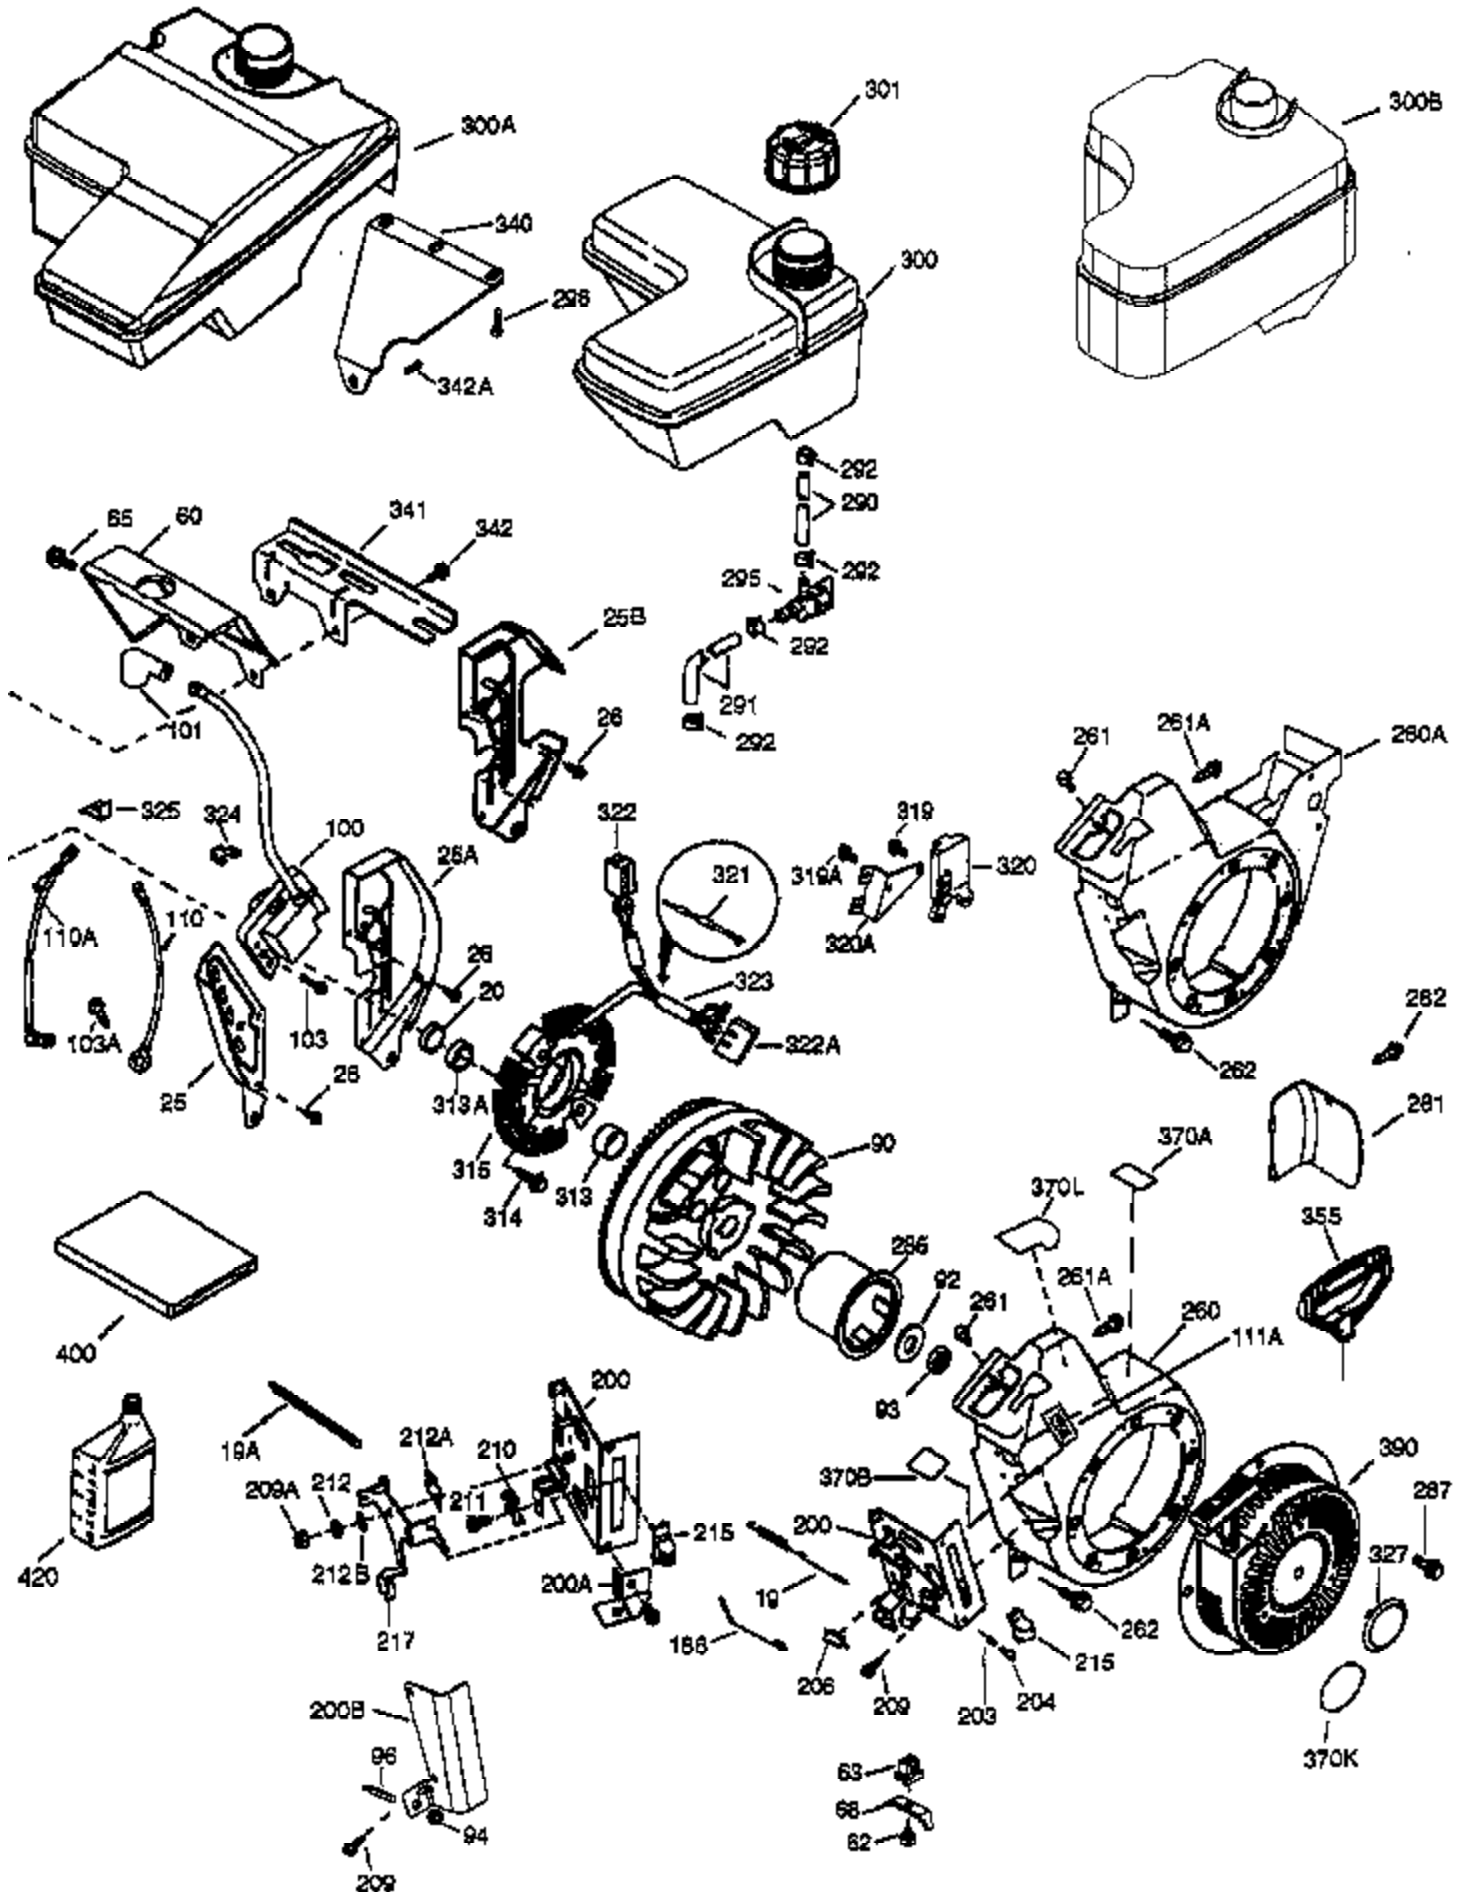

Ref #	Part Number	Qty	Description
19	37111	1	Extension Spring
20	32600	1	Oil Seal
25A	36622	1	Air Baffle (Right)
25	36621	1	Air Baffle (Left)
26	30200	2	Screw, 10-24 x 9/16"
60	36623A	1	Blower Housing Extension
65	30200	1	Screw, 10-24 x 9/16"
90	611205	1	Flywheel
92	650815	1	Belleville Washer
93	650816	1	Flywheel Nut
100	34443B	1	Solid State Ignition
101	610118	1	Spark Plug Cover
103	651007	2	Screw, Torx T-15, 10-24 x 15/16"
110	36054	1	Ground Wire
186	36711	1	Governor Link
200	36736	1	Control Bracket (Incl. 206 & 215)
206	610973	1	Terminal
209	650821	1	Screw, 10-32 x 1/2"
215	36638	1	Control Knob
260	36864	1	Blower Housing
261A	650821	2	Screw, 10-32 x 1/2"
261	651008	1	Screw, 1/4-20 x 31/64"
262	651008	2	Screw, 1/4-20 x 31/64"
285	35985B	1	Starter Cup
287	0	4	Rivet (Can be purchased locally)
290	30705	1	Fuel Line
292	26460	2	Fuel Line Clamp
300	36863	1	Fuel Tank (Incl. 292 & 301)
301	36246	1	Fuel Cap
313	34080	1	Spacer
325	29443	1	Wire Clip
327	35392	1	Starter Plug
341	36644	1	Fuel Tank Bracket
342	651010	2	Screw, 1/4-20 x 7/8"
370A	36261	1	Identification Decal
370B	35703	1	Speed Control Decal
390	590736	1	Rewind Starter (Note: This engine could have been built with 590748 starter.)
400	36716A	1	* Gasket Set (Incl. items marked PK in notes) Incl. (1) each of 26756, 27272A, 29673, 35626, 36581, 36624, 36715
900	0	1	REPLACEMENT ENGINE 754283B, ORDER FROM 71-999
900	0	1	REPLACEMENT SHORT BLOCK 754298A, ORDER FROM 71-999