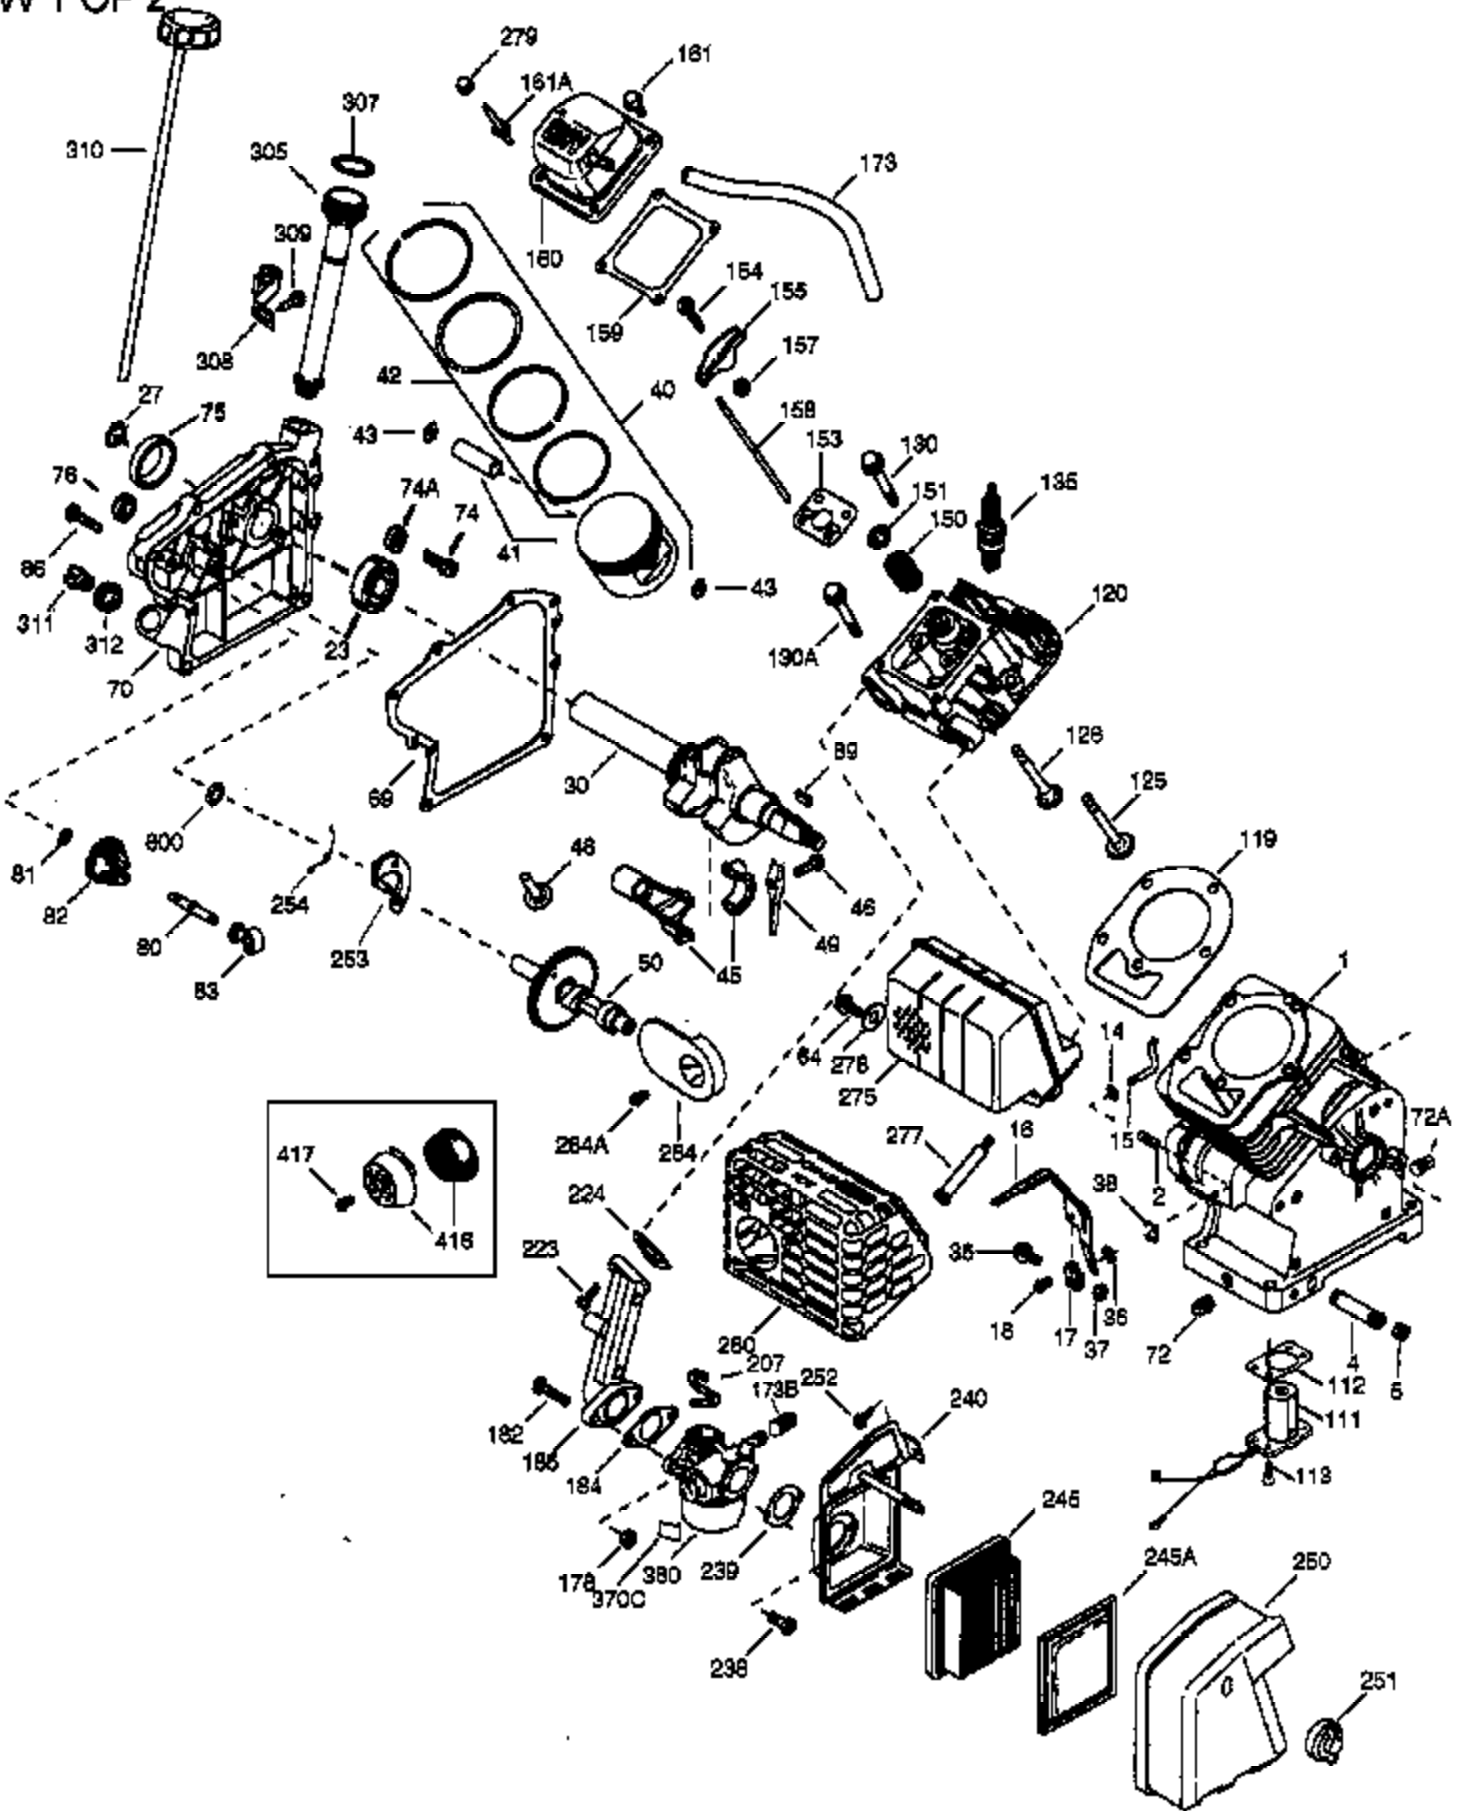

VIEW 1 OF 2

Engine Parts List #1

Ref #	Part Number	Qty	Description
	1 36714	1	Cylinder (Incl. 2 & 20)
	2 26727	2	Dowel Pin
	4 31857	1	Oil Drain Extension (1/4-18 x 4-1/2")
	5 30969	1	Extension Cap
	14 28277	1	Washer
	15 30589	1	Governor Rod
	16 36618	1	Governor Lever
	17 36700	1	Governor Lever Clamp
	18 650548	1	Screw, 8-32 x 5/16"
	30 36619	1	Crankshaft
	35 29826	1	Screw, 10-32 x 3/4"
	36 29918	1	Lock Washer
	37 29216	1	Lock Nut, 10-32
	38 29642	1	Retaining Ring
	40 35544A	1	Piston, Pin & Ring Set (Std.)
	40 35545A	1	Piston, Pin & Ring Set (.010" OS)
	40 35546	1	Piston, Pin & Ring Set (.020" OS)
	41 35541	1	Piston & Pin Ass'y. (Std.) (Incl. 43)
	41 35542	1	Piston & Pin Ass'y. (.010" OS) (Incl. 43)
	41 35543	1	Piston & Pin Ass'y. (.020" OS) (Incl. 43)
	42 35547A	1	Ring Set (Std.)
	42 35548A	1	Ring Set (.010" OS)
	42 35549	1	Ring Set (.020" OS)
	43 20381	2	Piston Pin Retaining Ring
	45 32875A	1	Connecting Rod Ass'y. (Incl. 46 & 49)
	46 32610A	2	Connecting Rod Bolt
	48 35616	2	Valve Lifter
	49 36611	1	Oil Dipper
	50 36620	1	Camshaft
	64 651015	1	Screw, 1/4-20 x 1-1/8"
	69 36624	1	* Cylinder Cover Gasket
	70 36625	1	Cylinder Cover (Incl. 75 thru 83)
	75 27897	1	Oil Seal
	80 30574A	1	Governor Shaft
	81 30590A	1	Washer
	82 30591	1	Governor Gear Ass'y. (Incl. 81)
	83 36057	1	Governor Spool
	86 650488	8	Screw, 1/4-20 x 1-1/4"
	89 610961	1	Flywheel Key
	119 36738	1	* Cylinder Head Gasket
	120 36739	1	Cylinder Head
	125 36471	1	Exhaust Valve (Std.) (Incl. 151)
	125 36472	1	Exhaust Valve (1/32" OS) (Incl. 151)
	126 37711	1	Intake Valve (Std.) (Incl. 151)
	126 29315C	1	Intake Valve (1/32" OS) (Incl. 151)
	130A 650999	1	Screw, 5/16-18 x 2-41/64"
	130 650912	4	Screw, 5/16-18 x 1-1/2"
	135 34645	1	Resistor Spark Plug (N4C)
	150 31672	2	Valve Spring
	151 31673	2	Valve Spring Cap
	153 36649	1	Push Rod Guide
	154 650913	2	Rocker Arm Stud
	155 35624A	2	Rocker Arm
	157 650914	2	Nut, 1/4-28
	158 36629	2	Push Rod
	159 35626	1	* Rocker Arm Cover Gasket
	160 36630A	1	Rocker Arm Cover
	161A 651012	2	Stud