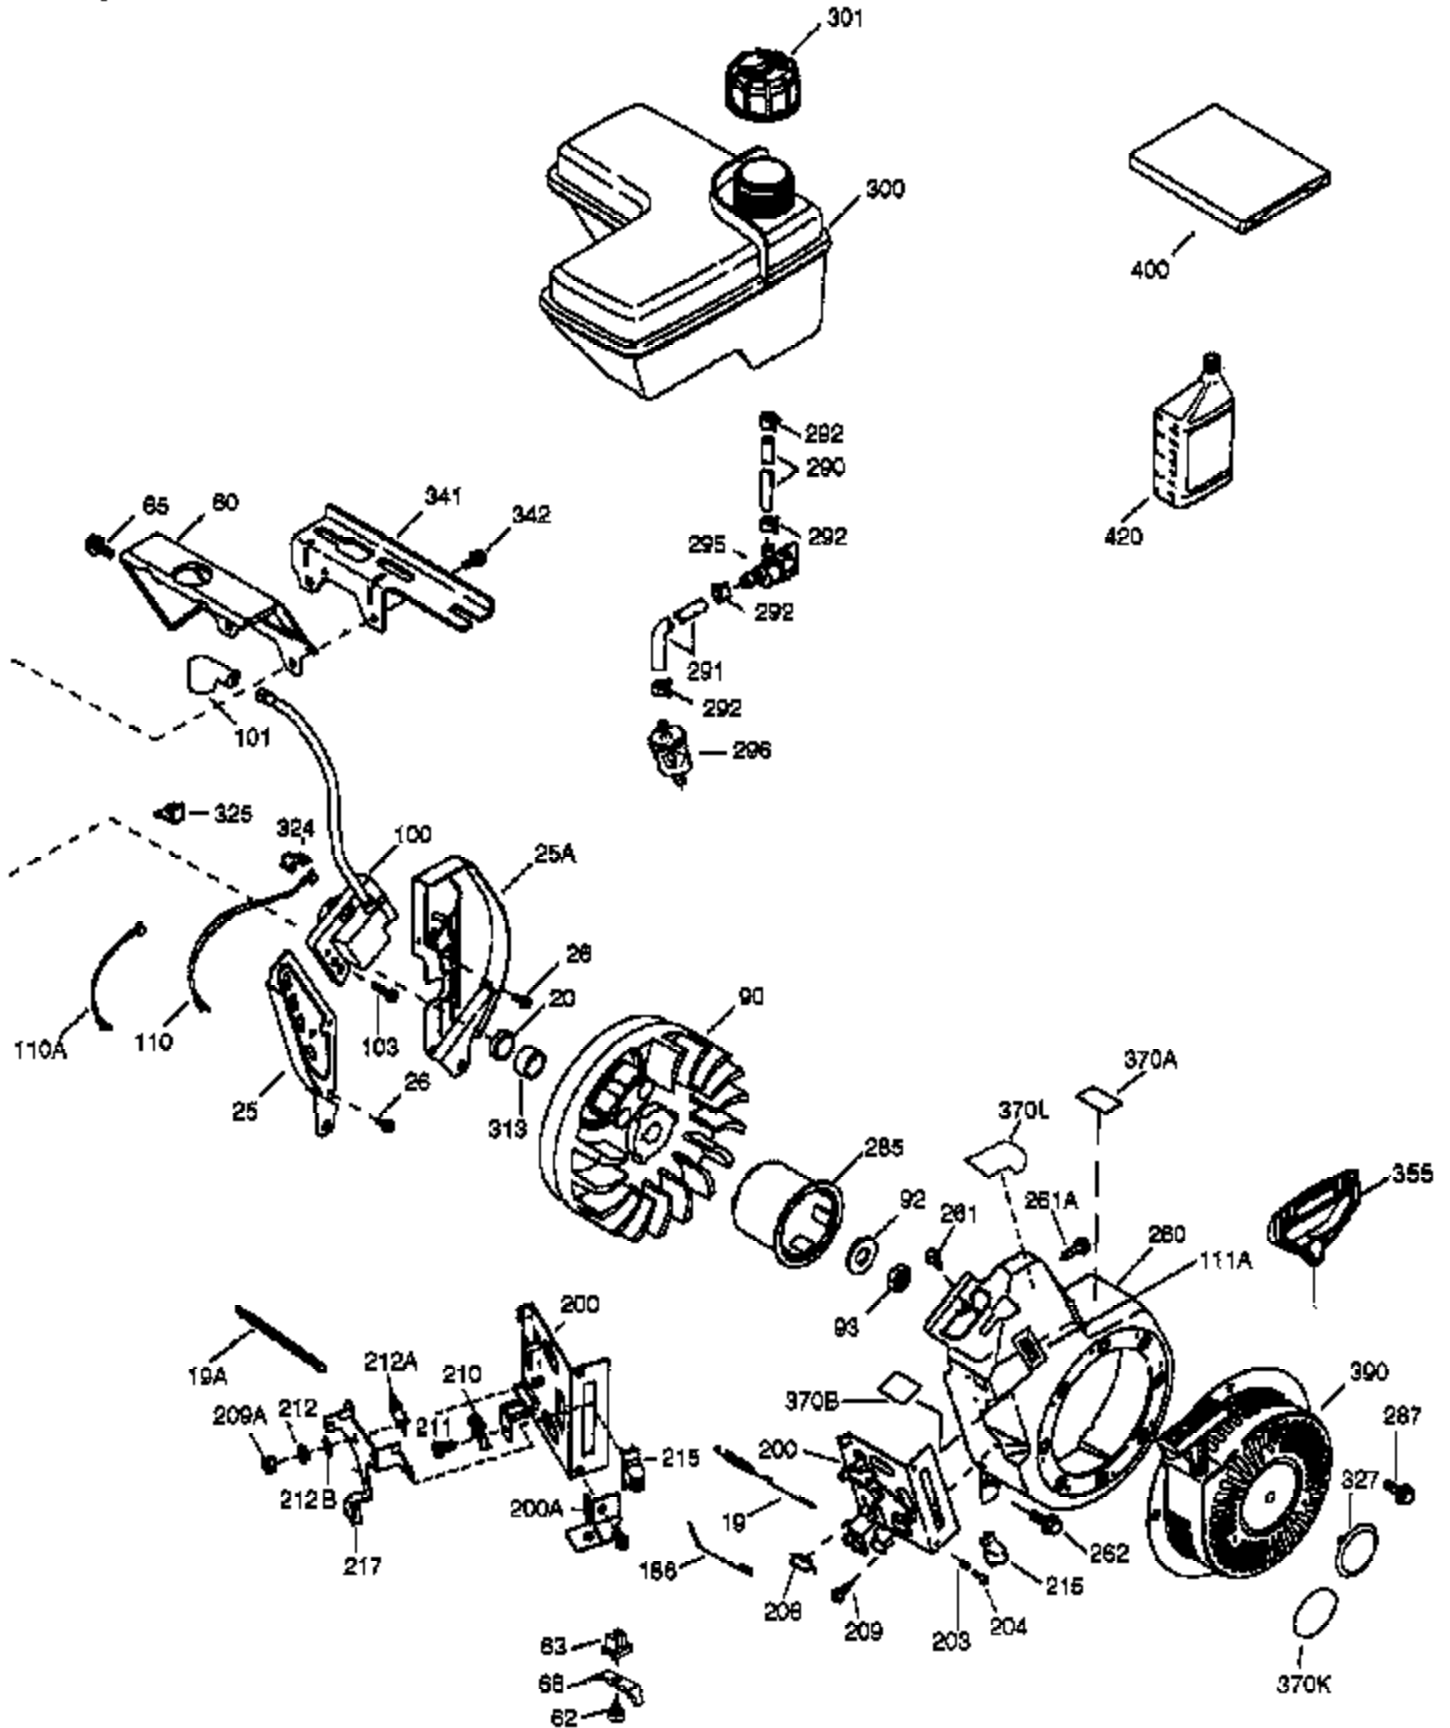

VIEW 2 OF 2

Ref #	Part Number	Qty	Description
19	36710	1	Extension Spring
20	32600	1	Oil Seal
25	36621	1	Air Baffle (Left)
25A	36622	1	Air Baffle (Right)
26	30200	2	Screw, 10-24 x 9/16"
60	36623	1	Blower Housing Extension
65	30200	1	Screw, 10-24 x 9/16"
90	611205	1	Flywheel
92	650815	1	Belleville Washer
93	650816	1	Flywheel Nut
100	34443A	1	Solid State Ignition
101	610118	1	Spark Plug Cover
103	651007	2	Screw, Torx T-15, 10-24 x 15/16"
110	36054	1	Ground Wire
186	36711	1	Governor Link
200	36736	1	Control Bracket (Incl. 206 & 215)
206	610973	1	Terminal
209	650821	2	Screw, 10-32 x 1/2"
215	36638	1	Control Knob
260	36864	1	Blower Housing
261A	650821	1	Screw, 10-32 x 1/2"
261	651008	1	Screw, 1/4-20 x 31/64"
262	651008	2	Screw, 1/4-20 x 31/64"
285	35985B	1	Starter Cup
287	0	4	Rivet (Can be purchased locally)
290	30705	1	Fuel Line
292	26460	2	Fuel Line Clamp
300	36863	1	Fuel Tank (Incl. 292 & 301)
301	36246	1	Fuel Cap
313	34080	1	Spacer
325	29443	1	Wire Clip
327	35392	1	Starter Decal
341	36644	1	Fuel Tank Bracket
342	651010	1	Screw, 1/4-20 x 7/8"
370A	36261	1	Lubrication Decal
370B	33107	1	Speed Control Decal
390	590736	1	Rewind Starter
400	36716A	1	* Gasket Set (Incl. items marked PK in notes) Incl. (1) each of 26756, 27272A, 29673, 35626, 36581, 36624, 36738