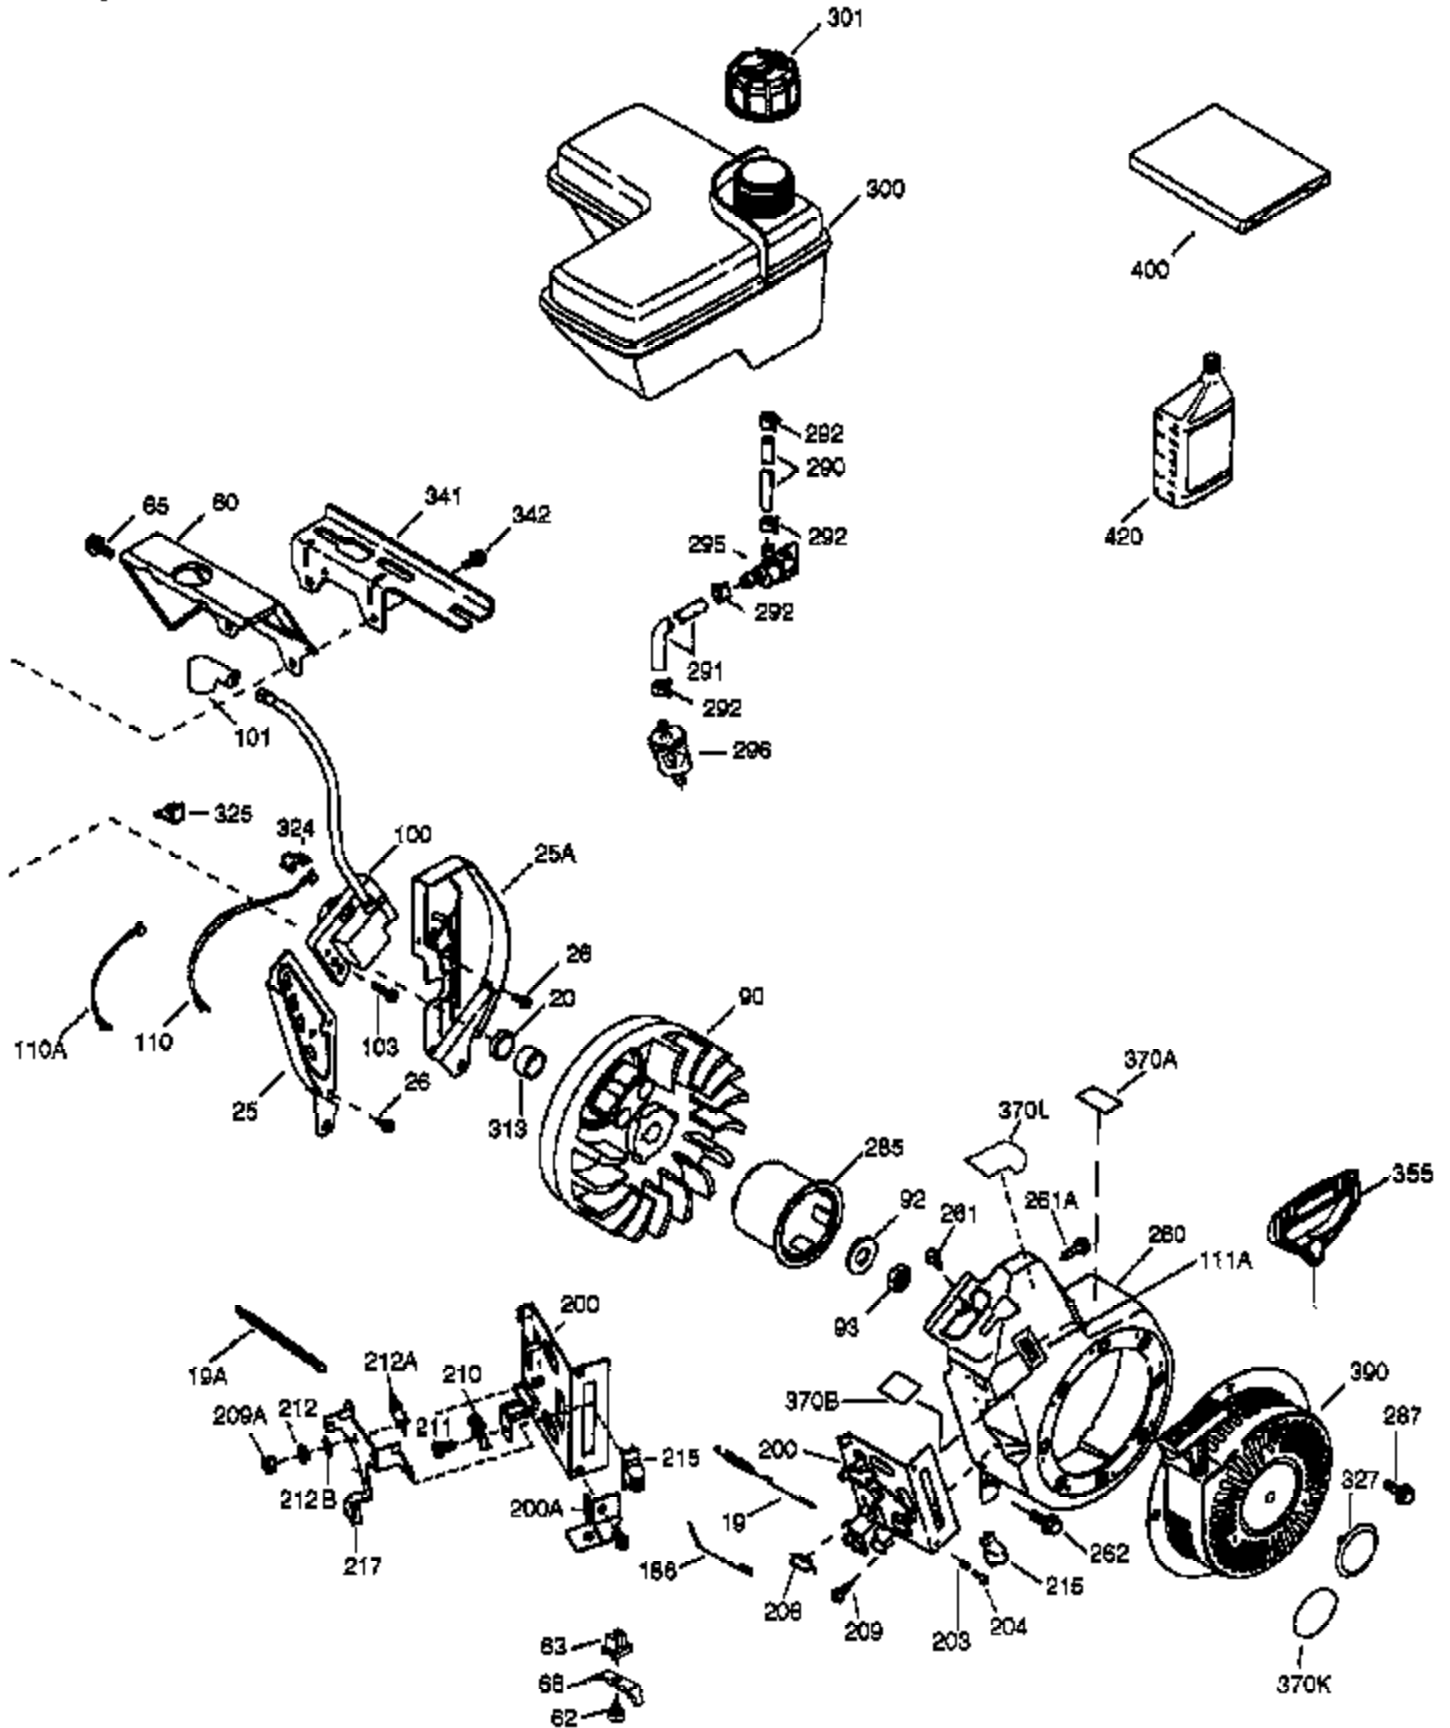

VIEW 2 OF 2

Ref #	Part Number	Qty	Description
19	36710	1	Extension Spring
20	32600	1	Oil Seal
25	36621	1	Air Baffle (Left)
25A	36622	1	Air Baffle (Right)
26	30200	2	Screw, 10-24 x 9/16"
60	36623	1	Blower Housing Extension
65	30200	1	Screw, 10-24 x 9/16"
90	611205	1	Flywheel
92	650815	1	Belleville Washer
93	650816	1	Flywheel Nut
100	34443A	1	Solid State Ignition
101	610118	1	Spark Plug Cover
103	651007	2	Screw, Torx T-15, 10-24 x 15/16"
110	36054	1	Ground Wire
186	36711	1	Governor Link
200	36736	1	Control Bracket (Incl. 206 & 215)
206	610973	1	Terminal
209	650821	2	Screw, 10-32 x 1/2"
215	36638	1	Control Knob
260	36753	1	Blower Housing
261A	650821	1	Screw, 10-32 x 1/2"
261	651008	1	Screw, 1/4-20 x 31/64"
262	651008	2	Screw, 1/4-20 x 31/64"
285	35985B	1	Starter Cup
287	0	4	Rivet (Can be purchased locally)
290	30705	1	Fuel Line
292	26460	2	Fuel Line Clamp
300	36752	1	Fuel Tank (Incl. 292 & 301)
301	36246	1	Fuel Cap
313	34080	1	Spacer
325	29443	1	Wire Clip
327	35392	1	Starter Plug
341	36644	1	Fuel Tank Bracket
342	651010	2	Screw, 1/4-20 x 7/8"
370A	36261	1	Lubrication Decal
370B	33107	1	Speed Control Decal
390	590736	1	Rewind Starter
400	36716A	1	* Gasket Set (Incl. items marked PK in notes) Incl. (1) each of 26756, 27272A, 29673, 35626, 36581, 36624, 36738