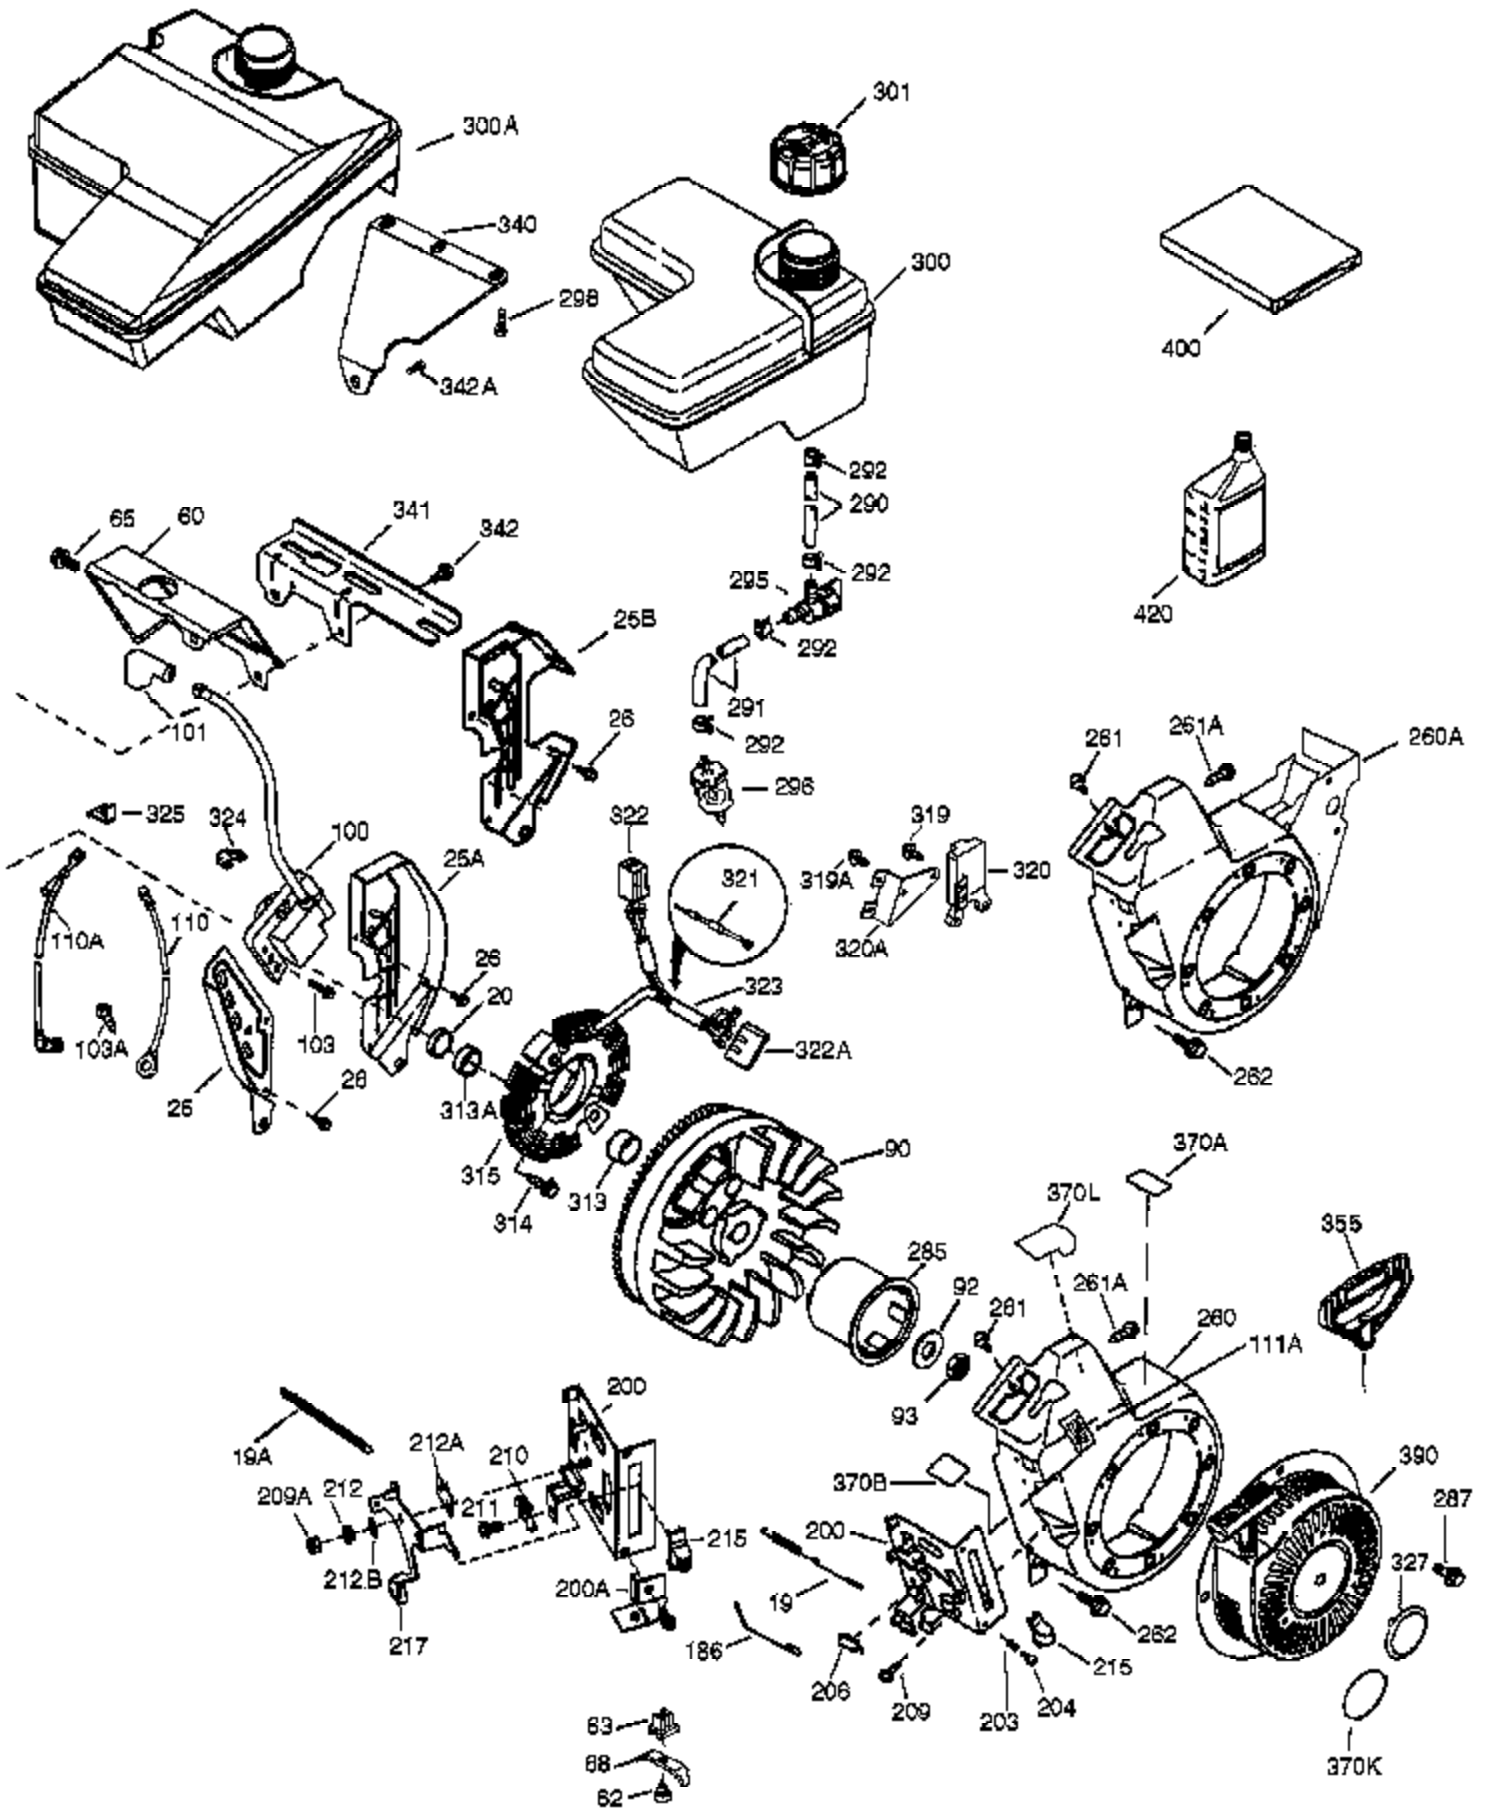

Ref #	Part Number	Qty	Description
19	37163	1	Extension Spring
20	32600	1	Oil Seal
25	36621	1	Air Baffle (Left)
25A	36622	1	Air Baffle (Right)
26	30200	2	Screw, 10-24 x 9/16"
60	36623A	1	Blower Housing Extension
65	30200	1	Screw, 10-24 x 9/16"
83	35322	1	Governor Spool
90	611205	1	Flywheel
92	650815	1	Belleville Washer
93	650816	1	Flywheel Nut
94	651016	1	Lock Nut, 10-32
96	30845A	1	RPM Adjusting Bolt
100	34443B	1	Solid State Ignition
101	610118	1	Spark Plug Cover
103A	650767	1	Screw, 8-32 x 27/64"
103	651007	2	Screw, T-15, 10-24 x 15/16"
110	36964	1	Ground Wire
110A	35589	1	Ground Wire
111B	611224	1	Rocker On/Off Switch
151A	40016A	1	Intake Valve Seal
200	37123	1	Control Bracket
209	650821	1	Screw, 10-32 x 1/2"
260	36864	1	Blower Housing
261	651008	1	Screw, 1/4-20 x 31/64"
261A	650821	2	Screw, 10-32 x 1/2"
262	651008	2	Screw, 1/4-20 x 31/64"
285	35985B	1	Starter Cup
287	0	4	Rivet (Can be purchased locally)
290	30705	1	Fuel Line
292	26460	2	Fuel Line Clamp
300	36863	1	Fuel Tank Incl. 292 & 301)
301	36754	1	Fuel Cap
313	34080	1	Spacer
325	37471	1	Fuel Line Bracket
325A	30200	1	Screw, 10-24 X 9/16"
341	36644	1	Fuel Tank Bracket
342	651010	2	Screw, 1/4-20 x 7/8"
370K	36695	1	Starter Decal
370A	36261	1	Lubrication Decal
390	590748	1	Rewind Starter (NOTE: This engine could have been built with 590736 starter.)
400	36716A	1	* Gasket Set (Incl. items marked PK in notes)
420	730225	1	SAE 30 4-Cycle Engine Oil (Quart)