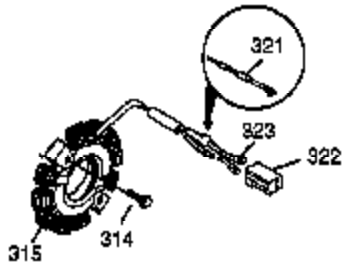

Ref #	Part Number	Qty	Description
3	650820	2	Screw, 1/4-20 x 1/2"
156	37843	2	Rocker Arm Bearing
279A	650979	4	Lock Washer
279B	650147	4	Washer
279C	650979	4	Lock Washer
298	650665	2	Screw, 1/4-15 x 3/4"
301	37845	1	Fuel Cap
302A	650821	3	Screw, 10-32 x 1/2"
302	37098	1	Fuel Tank Extension
314	650873	2	Screw, 1/4-20 x 3/4"
315	611111	1	Alternator Coil (18 Watt)(Incl. 323)
323	611118	2	Terminal
341	35697	1	Fuel Tank Bracket
342	792028	2	Screw, 5/16-18 x 7/8"
345A	650821	1	Screw, 10-32 x 1/2"
361	650990	2	Screw, T-30, 1/4-20 x 15/32"
369	651032	2	Screw, 12-16 x 5/8"
396	37105	1	Electric Starter Motor (110 Volt)