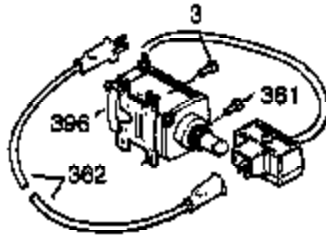

Ref #	Part Number	Qty	Description
3	650820	2	Screw, 1/4-20 x 1/2"
156	37843	2	Rocker Arm Bearing
279A	650979	4	Lock Washer
279B	650147	4	Washer
279C	650979	4	Lock Washer
298	650665	2	Screw, 1/4-15 x 3/4"
301	37845	1	Fuel Cap
302A	650821	3	Screw, 10-32 x 1/2"
302	37098	1	Fuel Tank Extension
314	650873	2	Screw, 1/4-20 x 3/4"
315	611111	1	Alternator Coil (18 Watt)(Incl. 323)
323	611118	2	Terminal
341	35697	1	Fuel Tank Bracket
342	792028	2	Screw, 5/16-18 x 7/8"
345A	650821	1	Screw, 10-32 x 1/2"
361	650990	2	Screw, T-30, 1/4-20 x 15/32"
369	651032	2	Screw, 12-16 x 5/8"
396	37105	1	Electric Starter Motor (110 Volt)