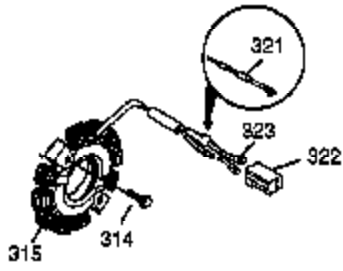

Ref #	Part Number	Qty	Description
3	650820	2	Screw, 1/4-20 x 1/2"
156	37843	2	Rocker Arm Bearing
298	650665	2	Screw, 1/4-15 x 3/4"
301	37845	1	Fuel Cap
302	37098	1	Fuel Tank Extension
302A	650821	3	Screw, 10-32 x 1/2"
314	650873	2	Screw, 1/4-20 x 3/4"
315	611104	1	Alternator Coil (3/5 Split)(Incl. 321 -323)
321	611161	1	Diode
322	611142	1	Connector Body
323	611118	2	Terminal
341	37093	1	Fuel Tank Bracket
342	792028	2	Screw, 5/16-18 x 7/8"
345A	650821	1	Screw, 10-32 x 1/2"
361	650990	2	Screw, T-30, 1/4-20 x 1/2"
369	651032	2	Screw, 12-16 x 5/8"