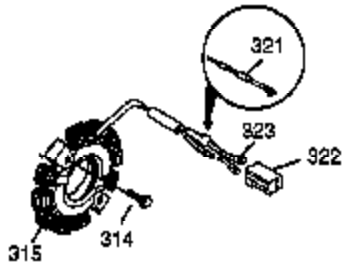

Ref #	Part Number	Qty	Description
3	650820	2	Screw, 1/4-20 x 1/2"
72A	28582	1	Oil Drain Plug
156	37843	2	Rocker Arm Bearing
277A	650561	1	Screw, 1/4-20 x 19/32"
291	29774	1	Fuel Line
298	650665	2	Screw, 1/4-15 x 3/4"
301	37845	1	Fuel Cap
302A	650821	3	Screw, 10-32 x 1/2"
302	37098	1	Fuel Tank Extension
314	650873	2	Screw, 1/4-20 x 3/4"
315	611111	1	Alternator Coil (18 Watt) (Incl. 323)
323	611118	1	Terminal
342	792028	2	Screw, 5/16-18 x 7/8"
396	37105	1	Electric Starter Motor (Optional)