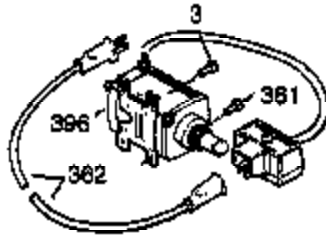

Ref #	Part Number	Qty	Description
3	650820	2	Screw, 1/4-20 x 1/2"
72A	28582	1	Oil Drain Plug
156	37843	2	Rocker Arm Bearing
277A	650561	1	Screw, 1/4-20 x 19/32"
291	29774	1	Fuel Line
298	650665	2	Screw, 1/4-15 x 3/4"
301	37845	1	Fuel Cap
302A	650821	3	Screw, 10-32 x 1/2"
302	37098	1	Fuel Tank Extension
314	650873	2	Screw, 1/4-20 x 3/4"
315	611111	1	Alternator Coil (18 Watt) (Incl. 323)
323	611118	1	Terminal
342	792028	2	Screw, 5/16-18 x 7/8"
396	37105	1	Electric Starter Motor (Optional)