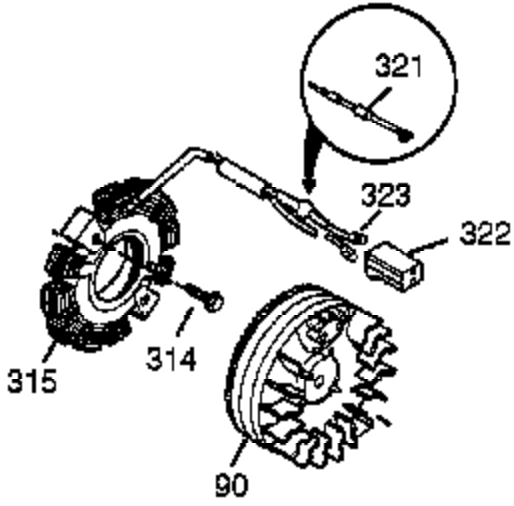

Ref #	Part Number	Qty	Description
90	611094	1	Flywheel
111B	611224	1	Rocker On/Off Switch
178	650928	2	Nut & Lock Washer, 1/4-20
209A	651056	1	Screw, 10-24 x 29/32"
241	37559	1	Air Cleaner Body
260	37593A	1	Blower Housing
314	650873	2	Screw, 1/4-20 x 3/4"
315	611271	1	Alternator Coil (3/5 Split)(Incl. 321 -323)
321	611161	1	Diode
322	611229	1	Connector Body
323	611230	2	Terminal