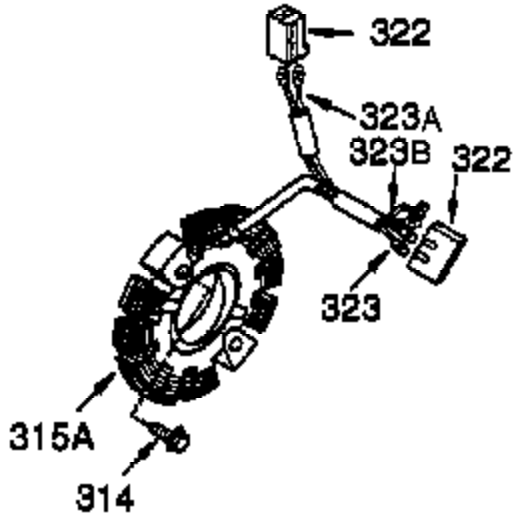

Ref #	Part Number	Qty	Description
72A	28582	1	Oil Drain Plug
90	611090	1	Flywheel (W/Ring Gear)
178	650928	2	Nut & Lock Washer, 1/4-20
241	37559	1	Air Cleaner Body
260	37558	1	Blower Housing
370J	35703	1	Throttle Decal