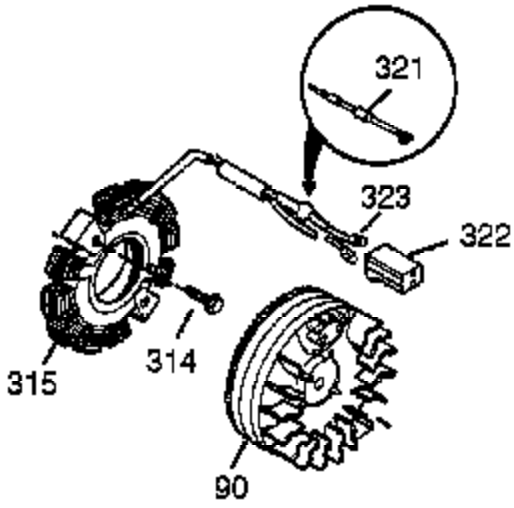

Ref #	Part Number	Qty	Description
72A	28582	1	Oil Drain Plug
90	611090	1	Flywheel (W/Ring Gear)
178	650928	2	Nut & Lock Washer, 1/4-20
241	37559	1	Air Cleaner Body
260	37558	1	Blower Housing
370J	35703	1	Throttle Decal