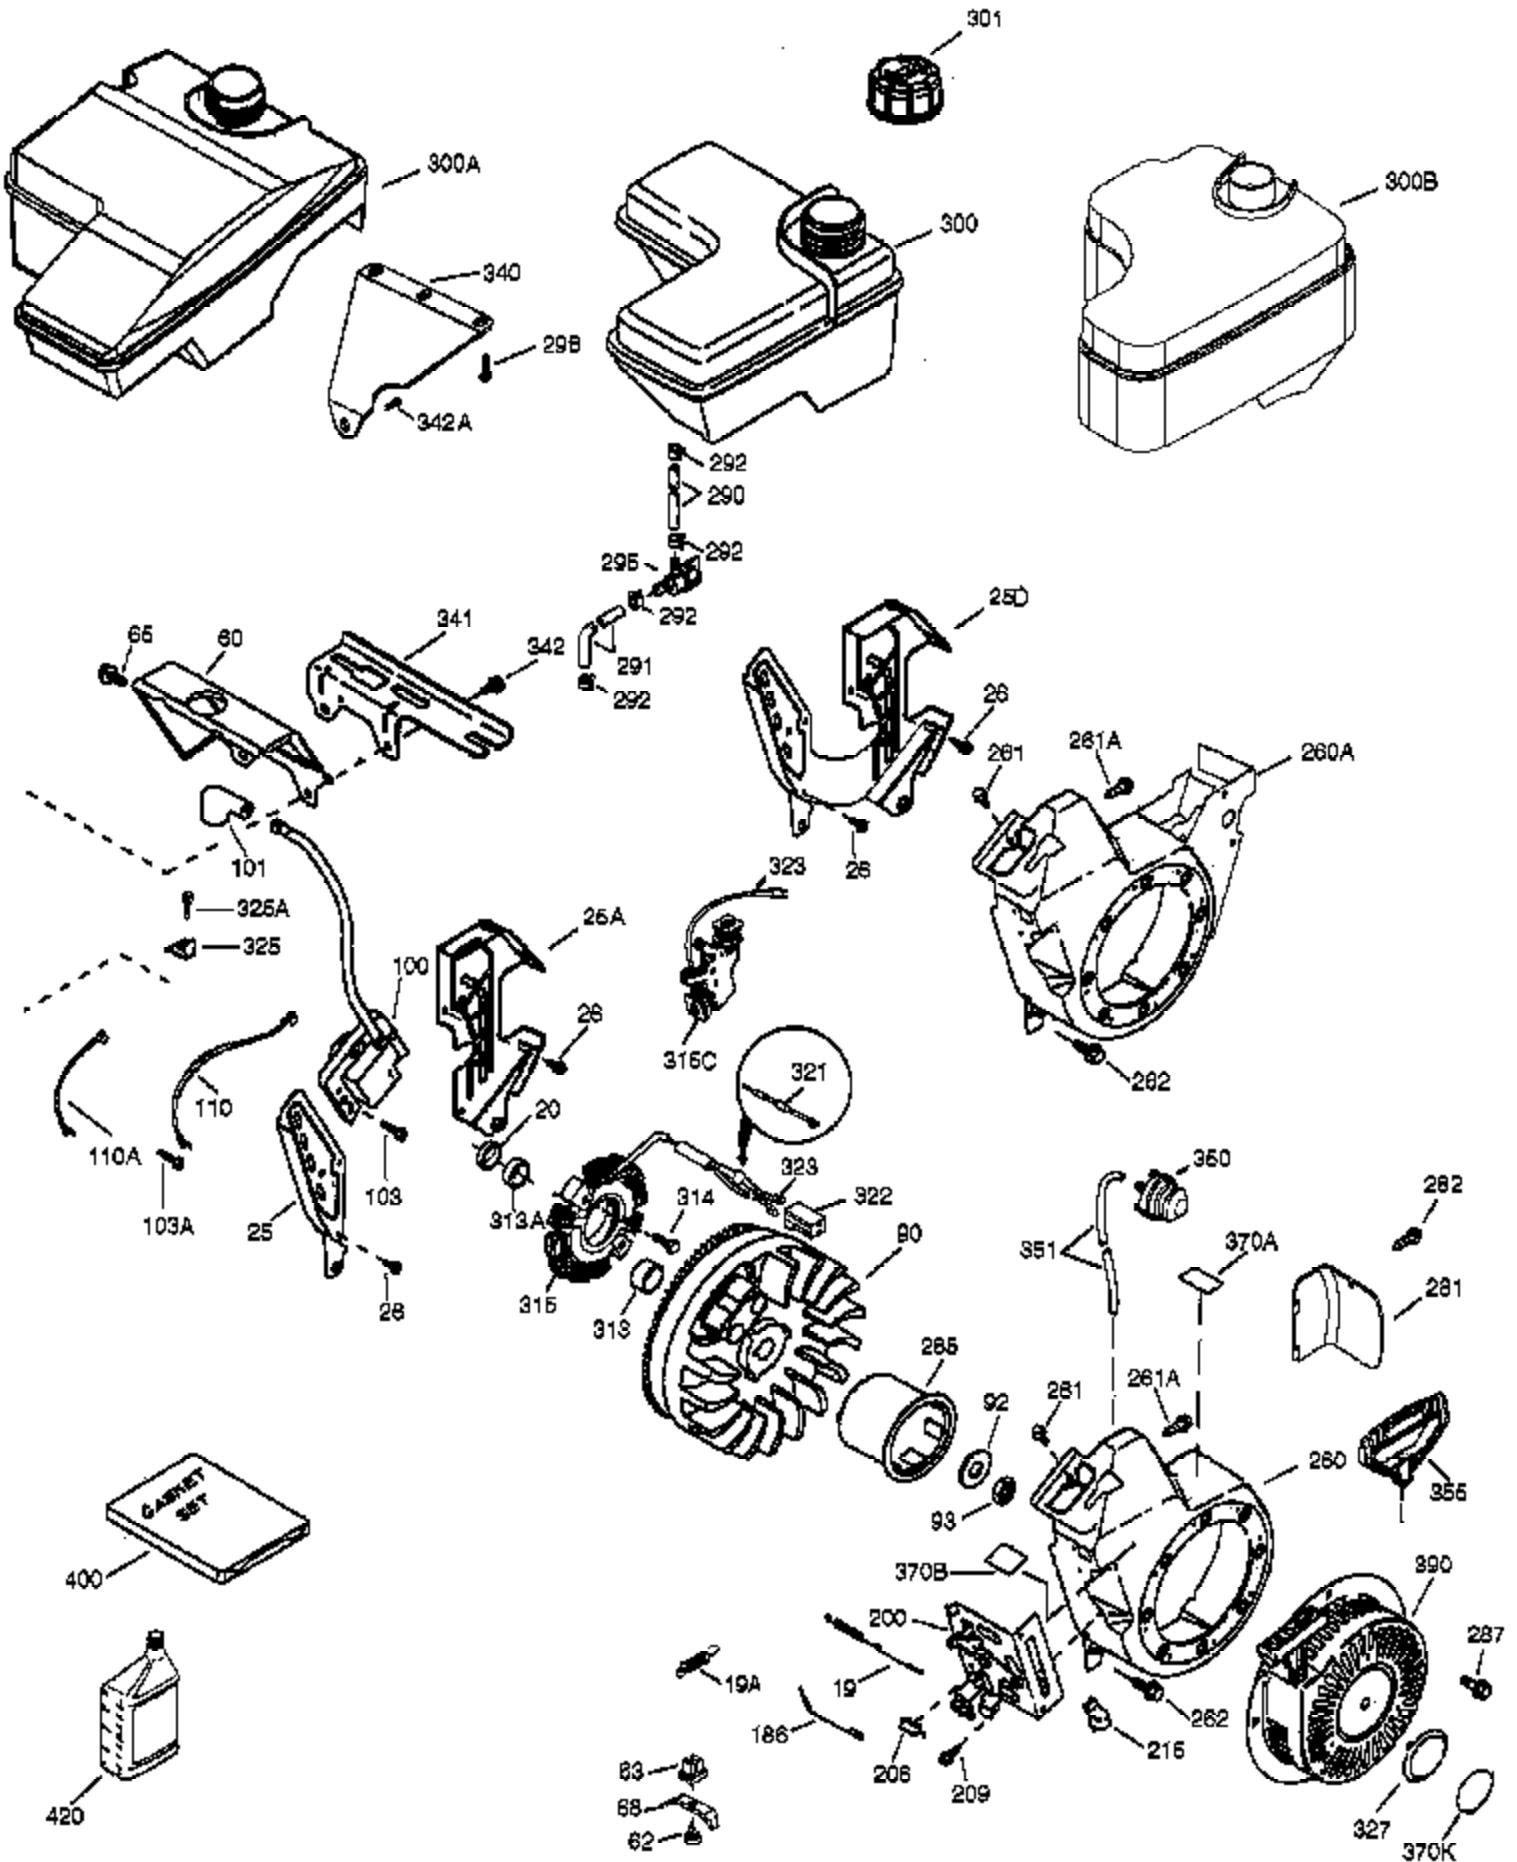

Ref #	Part Number	Qty	Description
19	37111	1	Extension Spring
20	32600	1	Oil Seal
25D	37710	1	Air Baffle (1 pc. electric start)
26	30200	2	Screw, 10-24 x 9/16"
60	36623A	1	Blower Housing Extension
65	30200	1	Screw, 10-24 x 9/16"
90	611216	1	Flywheel
92	650815	1	Belleville Washer
93	650816	1	Flywheel Nut
100	34443C	1	Solid State Ignition
101	610118	1	Spark Plug Cover
103	651007	2	Screw, T-15, 10-24 x 15/16"
110	36230	1	Ground Wire
186	36711	1	Governor Link
200	36824A	1	Control Bracket (Incl. 206)
206	610973	1	Terminal
209	650821	2	Screw, 10-32 x 1/2"
215	32410	1	Control Knob
260	36901	1	Blower Housing
261A	650821	1	Screw, 10-32 x 1/2"
261	651008	1	Screw, 1/4-20 x 31/64"
262	651008	2	Screw, 1/4-20 x 31/64"
285	35985B	1	Starter Cup
287	651008	4	Screw, 1/4-20 x 31/64"
290	30705	1	Fuel Line
291	29774	1	Fuel Line
292	26460	4	Fuel Line Clamp
295	35857	1	Fuel Shut-Off Valve
300	37048	1	Fuel Tank (Incl. 292 & 301)
301	36246	1	Fuel Cap
313	34080	1	Spacer
314	650873	1	Screw, 1/4-20 x 3/4"
315	611111	1	Alternator Coil (18 Watt)(Incl. 323)
323	611118	2	Terminal
341	36644	1	Fuel Tank Bracket (Lower)
342	651010	2	Screw, 1/4-20 x 7/8"
350	570682A	1	Primer Assembly
351	32180C	1	Primer Line
355	590574	1	Starter Handle (Mitten Grip)
370B	36899	1	Control Decal
370A	36261	1	Instruction Decal
370K	36695	1	Starter Decal
390	590749	1	Rewind Starter (Note: This engine could have been built with the 590733 starter)
400	36720	1	* Gasket Set (Incl. items marked PK i n notes)
420	730226A		SAE 5W30 4-Cycle Engine Oil (Quart)