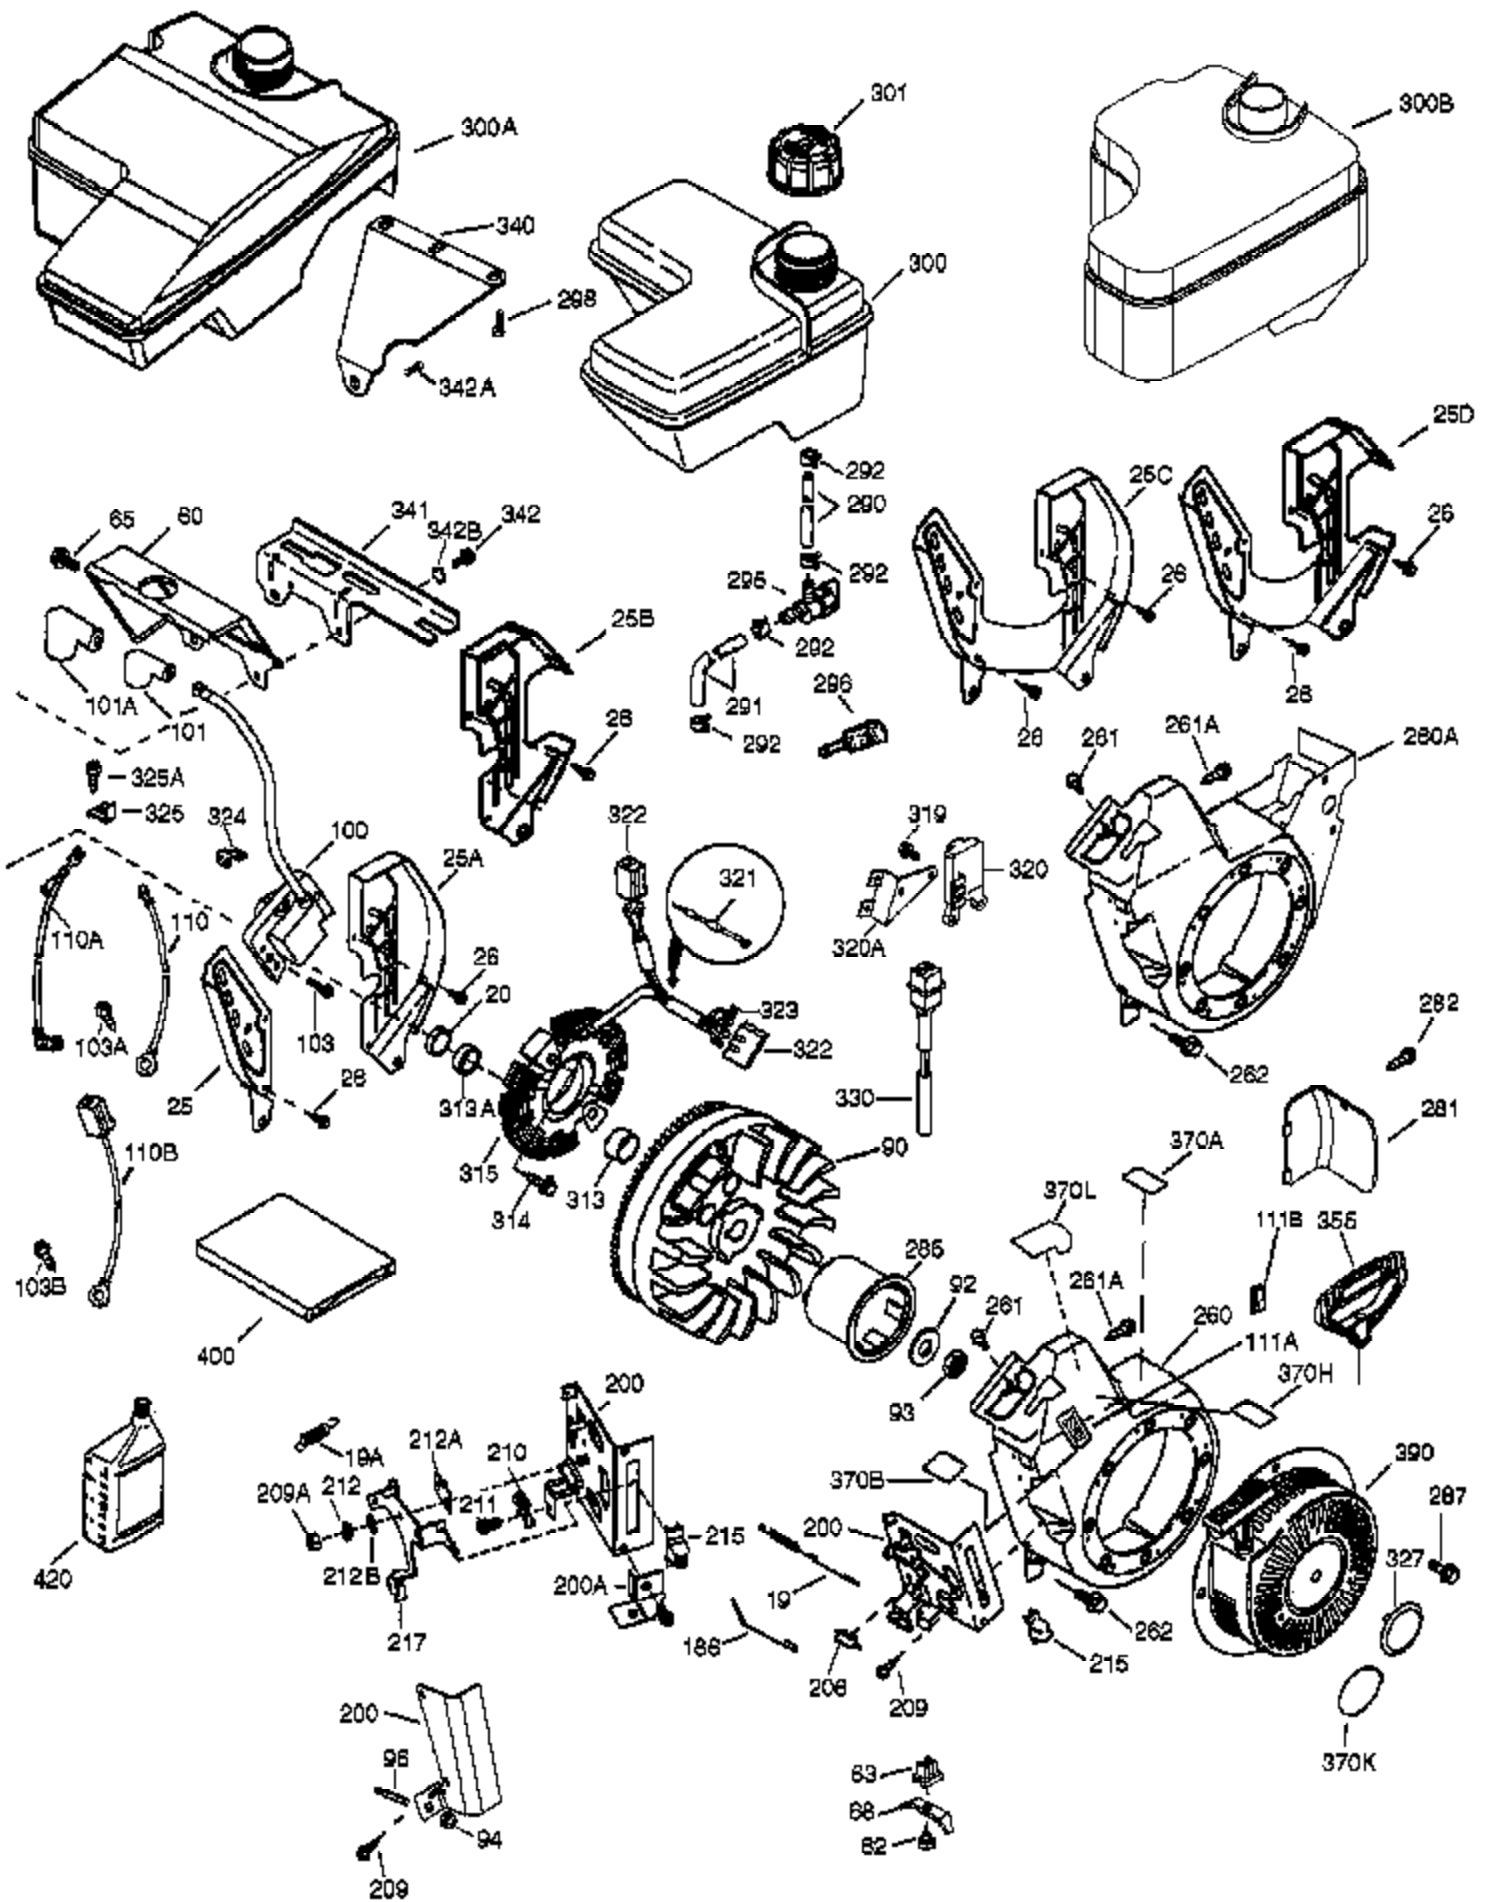

Ref #	Part Number	Qty	Description
19	37111	1	Extension Spring
20	32600	1	Oil Seal
25C	37709	1	Air Baffle (1 pc.)
26	30200	2	Screw, 10-24 x 9/16"
60	36623A	1	Blower Housing Extension
65	30200	1	Screw, 10-24 x 9/16"
90	611205	1	Flywheel
92	650815	1	Belleville Washer
93	650816	1	Flywheel Nut
100	34443C	1	Solid State Ignition
101	610118	1	Spark Plug Cover
103	651007	2	Screw, T-15, 10-24 x 15/16"
110	36054	1	Ground Wire
186	36711	1	Governor Link
200	36736	1	Control Bracket (Incl. 19A, 210 & 211)
206	610973	1	Terminal
209	650821	1	Screw, 10-32 x 1/2"
212B	651017	1	Spring
212A	36685	1	Bearing Plate
212	30773	1	Bushing
215	36638	1	Control Knob
217	36684	1	Control Lever Assembly
260	36864	1	Blower Housing
261A	650821	2	Screw, 10-32 x 1/2"
261	651008	1	Screw, 1/4-20 x 31/64"
262	651008	2	Screw, 1/4-20 x 31/64"
285	35985B	1	Starter Cup
287	651008	4	Screw, 1/4-20 x 31/64"
290	30705	1	Fuel Line
292	26460	2	Fuel Line Clamp
300	37048	1	Fuel Tank (Incl. 292 & 301)
301	37845	1	Fuel Cap
313	34080	1	Spacer
341	36644	1	Fuel Tank Bracket
342	651010	2	Screw, 1/4-20 x 7/8"
370B	35703	1	Speed Control Decal
370A	36261	1	Instruction Decal
370K	36695	1	Starter Decal
390	590746	1	Recoil Starter (NOTE: This engine could have been built with 590704 starter.)
400	36720	1	* Gasket Set (Incl. items marked PK in notes)