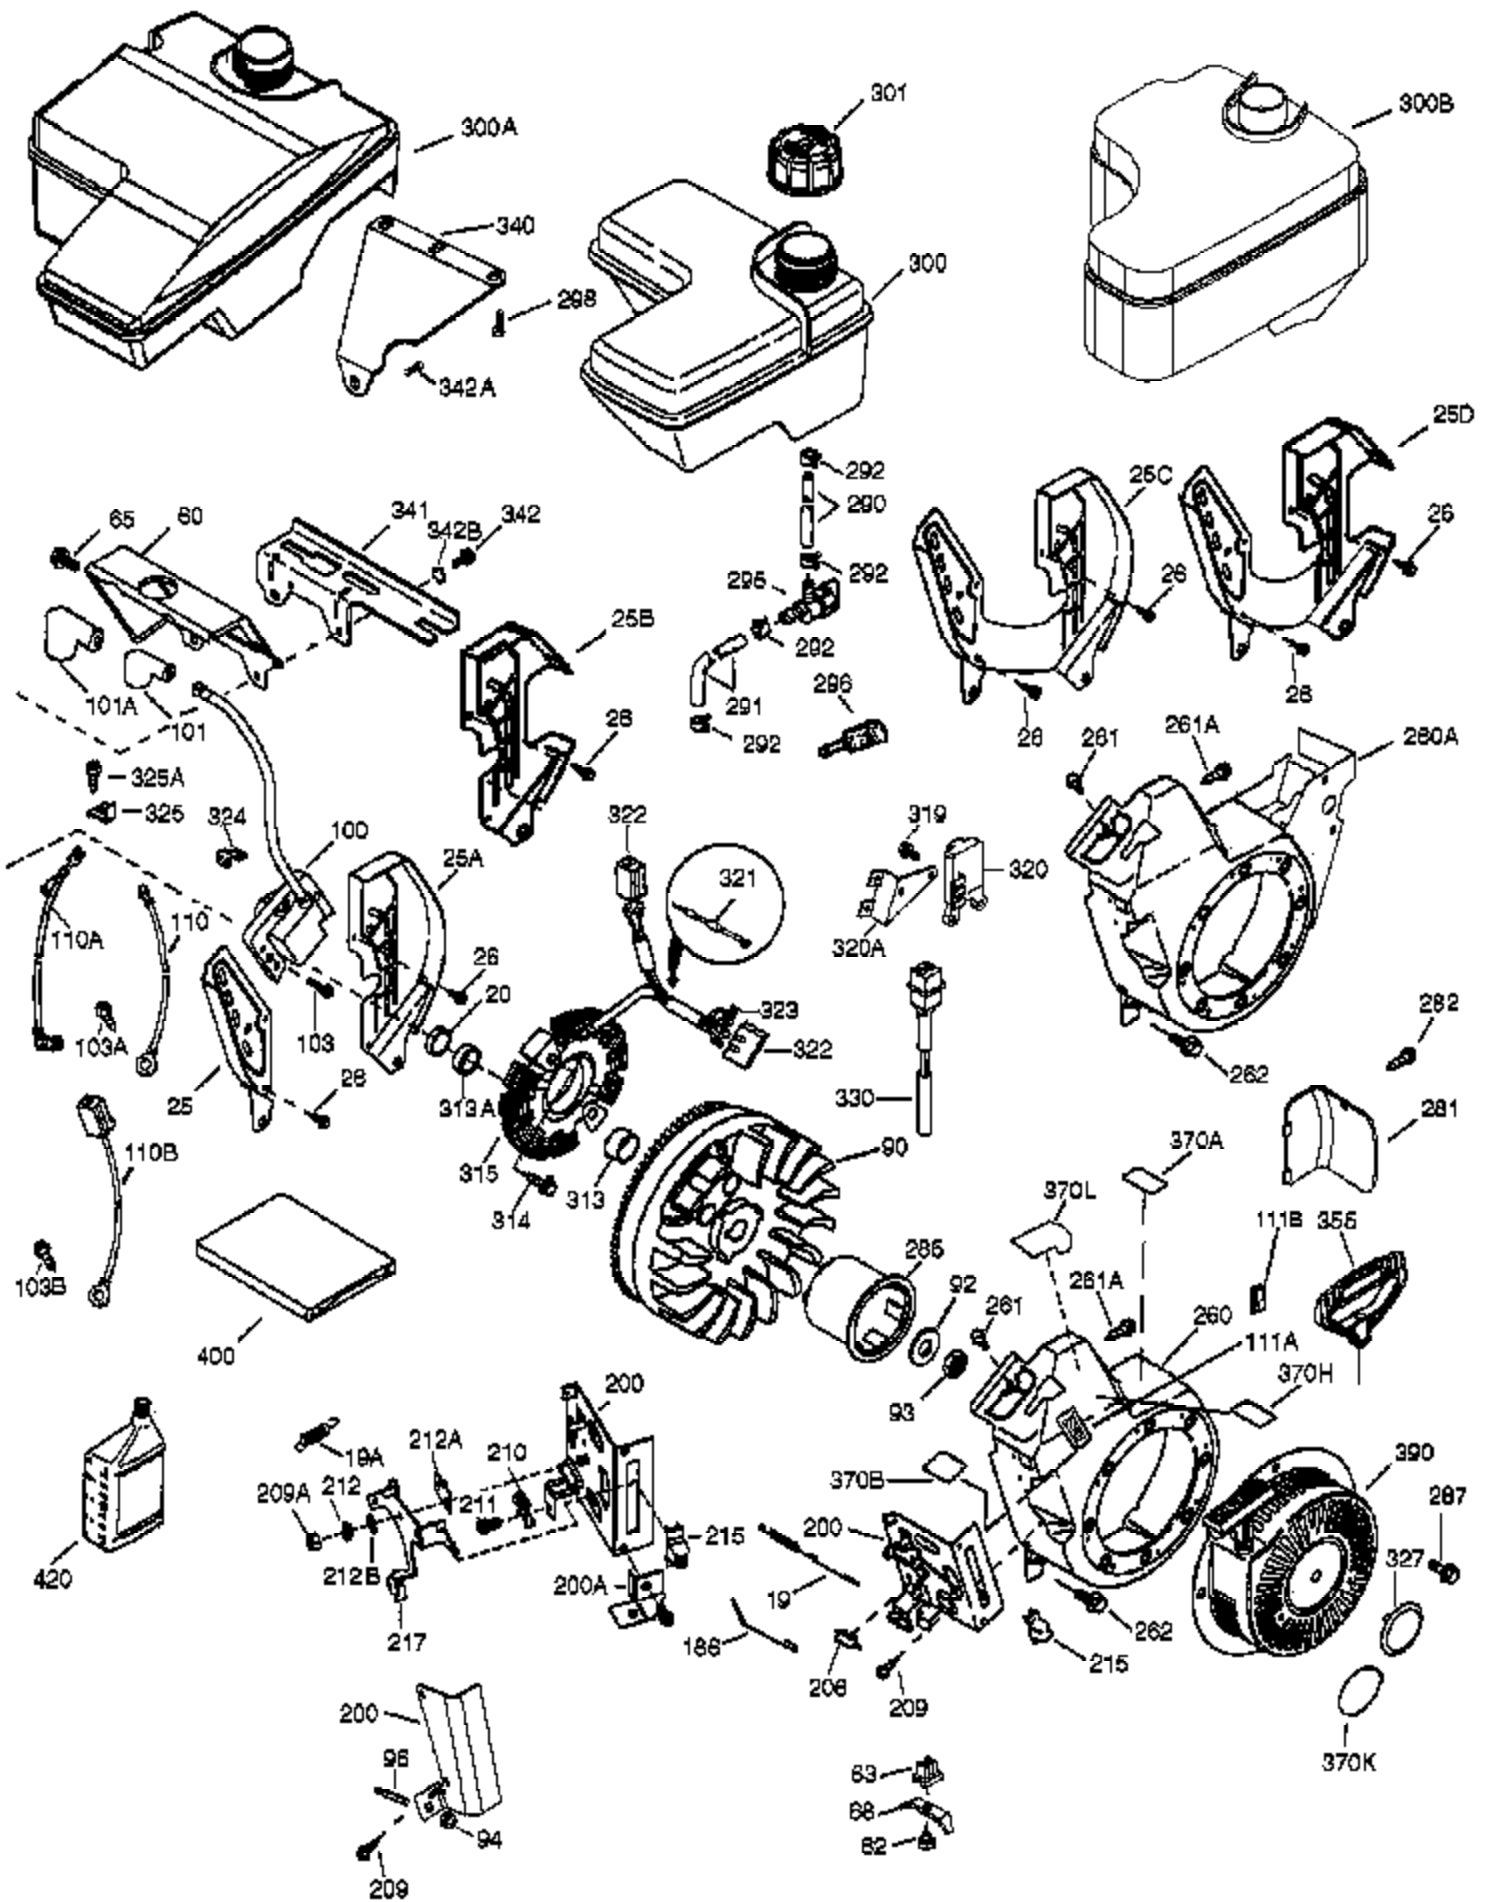

Ref #	Part Number	Qty	Description
19	37111	1	Governor Spring
20	32600	1	Oil Seal
25C	37709	1	Air Baffle (1pc.)
26	30200	1	Screw, 10-24 x 9/16"
60	36623A	1	Blower Housing Extension
65	30200	1	Screw, 10-24 x 9/16"
90	611205	1	Flywheel
92	650815	1	Belleville Washer
93	650816	1	Flywheel Nut
100	34443C	1	Solid State Ignition
101	610118	1	Spark Plug Cover
103	651007	2	Screw, T-15, 10-24 x 15/16"
110	36054	1	Ground Wire
186	36711	1	Governor Link
200	36736	1	Control Bracket
206	610973	1	Terminal
209	650821	1	Screw, 10-32 x 1/2"
215	36638	1	Control Knob
260	36894	1	Blower Housing
261A	650821	2	Screw, 10-32 x 1/2"
261	651008	1	Screw, 1/4-20 x 31/64"
262	651008	2	Screw, 1/4-20 x 31/64"
285	35985C	1	Starter Cup
287	651008	4	Screw, 1/4-20 x 31/64"
290	30962	1	Fuel Line
291	29774	1	Fuel Line
292	26460	2	Fuel Line Clamp
295	35857	1	Fuel Shut-Off Valve
300	35584	1	Fuel Tank (Incl. 292)
301	37845	1	Fuel Cap
313	34080	1	Spacer
370K	36695	1	Starter Decal
370B	35703	1	Speed Control Decal
370A	36261	1	Instruction Decal
390	590749	1	Recoil Starter (Note: This engine could have been built with the 590733 starter.)
400	36720	1	* Gasket Set (Incl. items marked PK in notes)
420	730225A		SAE 30 4-Cycle Engine Oil (Quart)