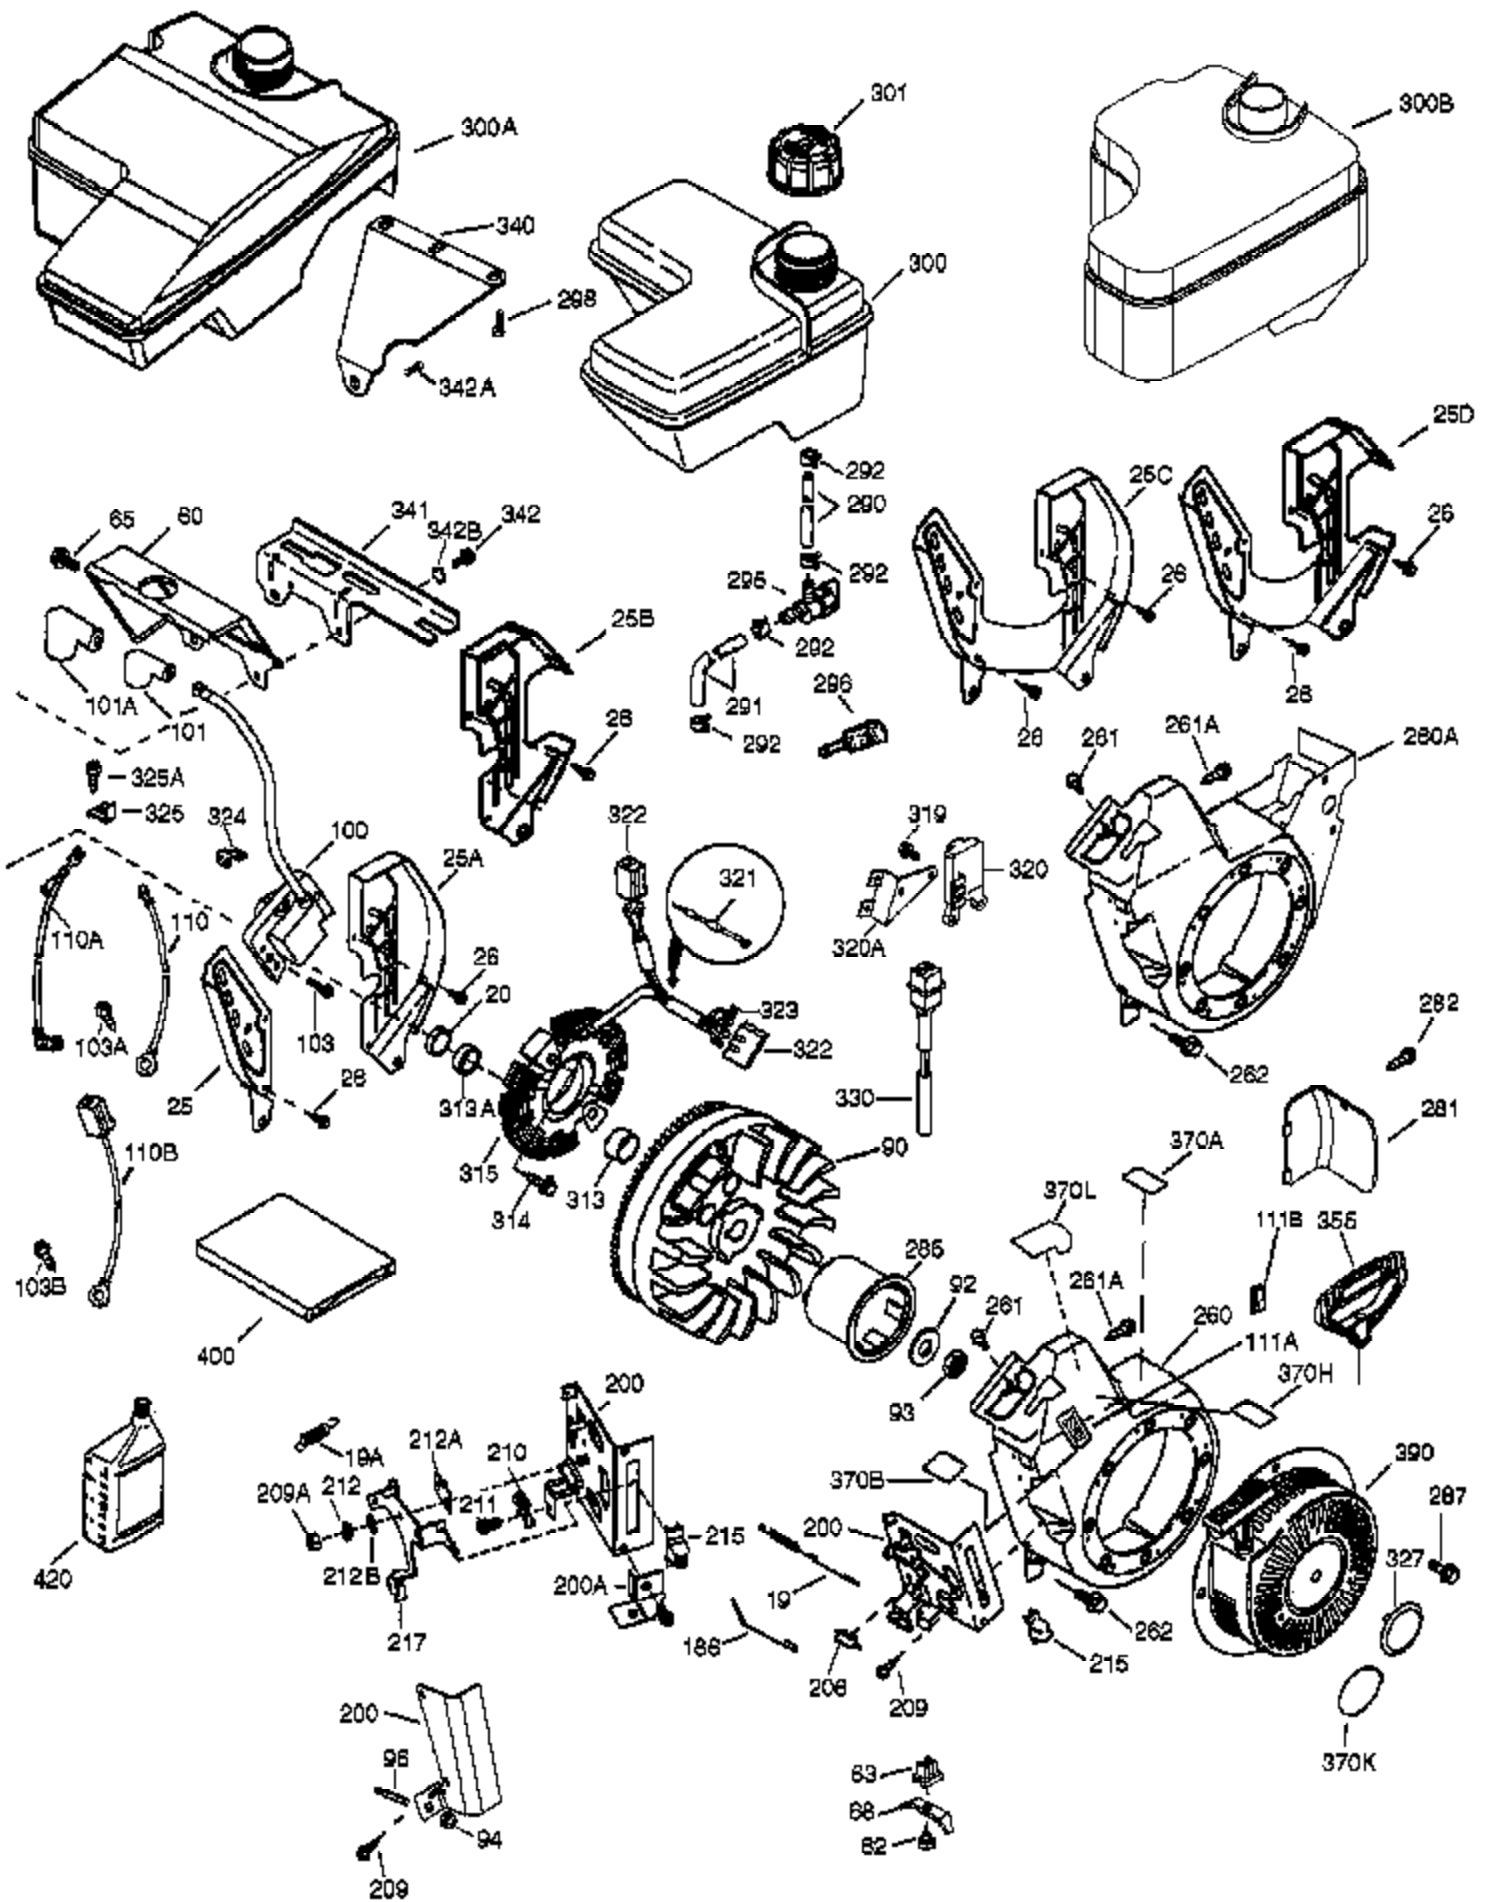

Ref #	Part Number	Qty	Description
19A	36741	1	Extension Spring
20	32600	1	Oil Seal
25C	36622	1	Air Baffle (1 Piece)
26	30200	1	Screw, 10-24 x 9/16"
60	36623A	1	Blower Housing Extension
65	30200	1	Screw, 10-24 x 9/16"
90	611235	1	Flywheel
92	650815	1	Belleville Washer
93	650816	1	Flywheel Nut
100	34443C	1	Solid State Ignition
101	610118	1	Spark Plug Cover
103A	650767	1	Screw, 8-32 x 27/64"
103	651007	2	Screw, Torx T-15, 10-24 x 15/16"
110	37451	1	Ground Wire
110A	36964	1	Ground Wire
111A	611224	1	Rocker On/Off Switch
186	37828	1	Governor Link
200	37827	1	Control Bracket
209	650821	1	Screw, 10-32 x 1/2"
210	27793	1	Conduit Clip
211	28942	2	Screw, 10-32 x 3/8"
260	36864	1	Blower Housing
261A	650821	2	Screw, 10-32 x 1/2"
261	651008	1	Screw, 1/4-20 x 31/64"
262	651008	2	Screw, 1/4-20 x 31/64"
285	35985C	1	Starter Cup
287	651008	4	Screw, 1/4-20 x 31/64"
290	30705	1	Fuel Line
292	26460	2	Fuel Line Clamp
300	36863	1	Fuel Tank (Incl. 292 & 301)
301	37845	1	Fuel Cap
313	34080	1	Spacer
313A	35189	1	Spacer Coil
314	650873	2	Screw, 1/4-20 x 3/4"
315	611271	1	Alternator Coil (3/5 Split)(Incl. 321 -323)
321	611161	1	Diode
322	611229	1	Connector Body
323	611230	1	Terminal
341	36644A	1	Fuel Tank Bracket
342	651085	2	Screw, 1/4-20 x 19/32"
370A	36261	1	Identification Decal
370K	36695	1	Starter Decal
390	590746	1	Rewind Starter (NOTE: This engine could have been built with 590704 starter.)
400	36720	1	* Gasket Set (Incl. items marked PK in notes) Incl. (1) each of 26756, 27272A, 29673, 35626, 36581, 36624, 36719