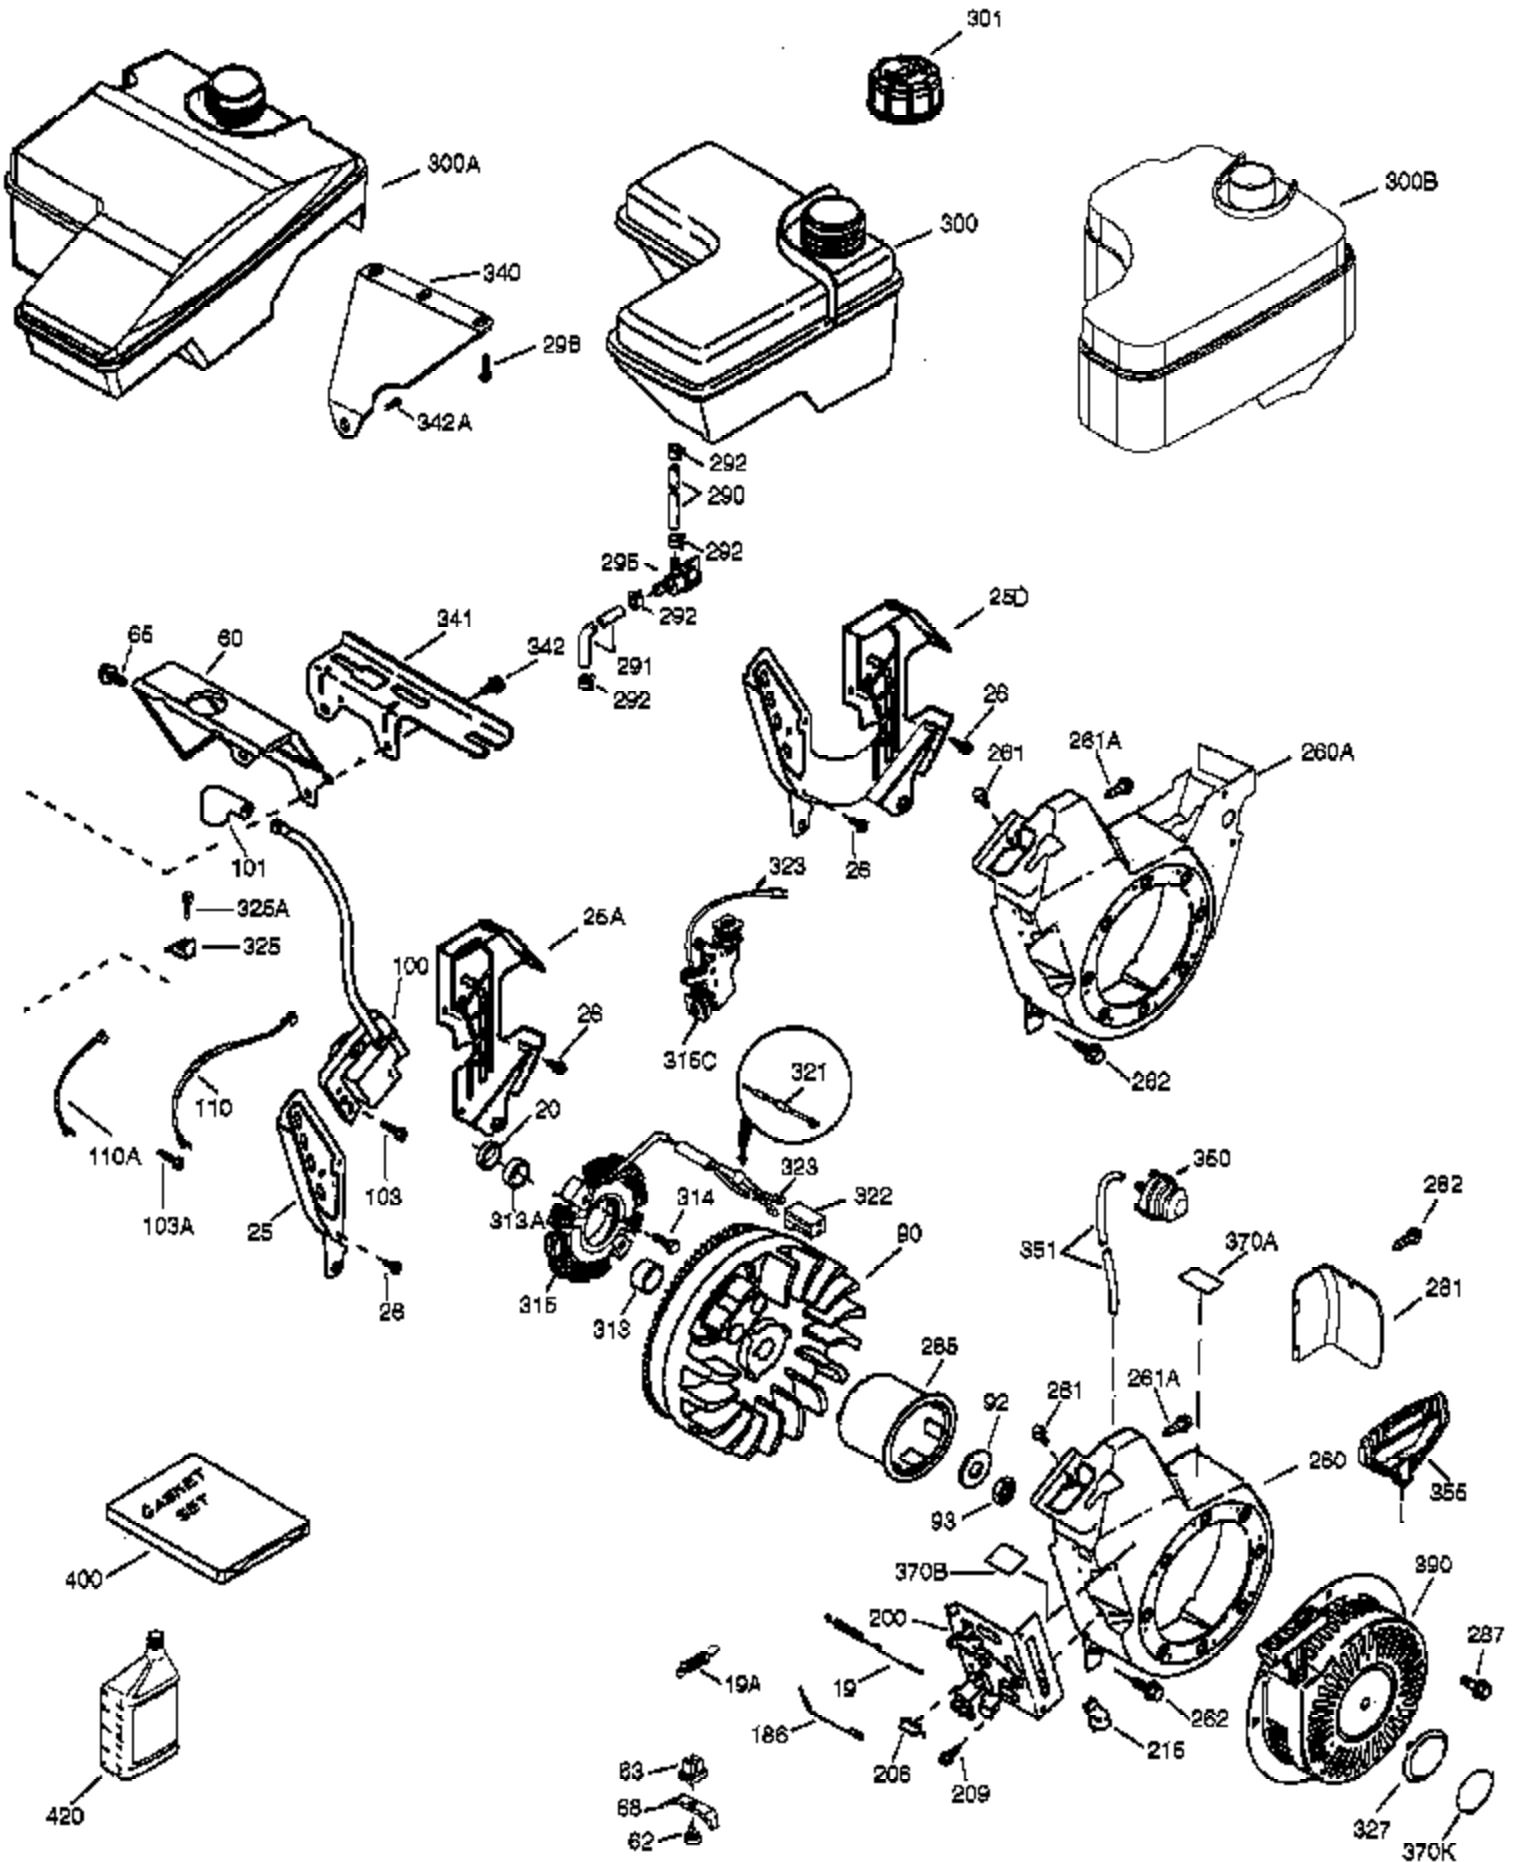

Ref #	Part Number	Qty	Description
19	37828	1	Governor Spring
20	32600	1	Oil Seal
25C	37709	1	Air Baffle (1pc.)
26	30200	1	Screw, 10-24 x 9/16"
60	36623A	1	Blower Housing Extension
62	650760	1	Screw, 8-32 x 3/8"
63	28545	1	Grommet
65	30200	1	Screw, 10-24 x 9/16"
90	611205	1	Flywheel
92	650815	1	Belleville Washer
93	650816	1	Flywheel Nut
100	34443C	1	Solid State Ignition
101	610118	1	Spark Plug Cover
103A	650767	1	Screw, 8-32 x 27/64"
103	651007	2	Screw, T-15, 10-24 x 15/16"
110A	36964	1	Ground Wire
110A	37745	1	Ground Wire
110	37601	1	Ground Wire
111B	611224	1	Rocker Switch (On/Off)
200	37827	1	Control Bracket
200A	37249	1	Boden Wire Bracket
209	650821	1	Screw, 10-32 x 1/2"
210	27793	1	Conduit Clip
211	28942	2	Screw, 10-32 x 3/8"
238	28820	2	Screw, 10-32 x 1/2"
239	27272A	1	* Air Cleaner Gasket
240	36633A	1	Air Cleaner Body (Incl. 239)
245A	36634	1	Air Filter (Pre)
245	36046	1	Air Filter
250A	37074	1	Air Cleaner Baffle
250	37073	1	Air Cleaner Cover
251	650886	1	Wing Nut
252	650821	1	Screw, 10-32 x 1/2"
260	36864	1	Blower Housing
261	651008	1	Screw, 1/4-20 x 31/64"
261A	650821	2	Screw, 10-32 x 1/2"
262	651008	2	Screw, 1/4-20 x 31/64"
278	36674	1	Spacer
285	35985C	1	Starter Cup
287	651008	4	Screw, 1/4-20 x 31/64"
290	30705	1	Fuel Line
292	26460	2	Fuel Line Clamp
300	36863	1	Fuel Tank (Incl. 292)
301	37845	1	Fuel Cap
313	34080	1	Spacer
341	36644A	1	Fuel Tank Bracket
342B	651086	2	Rubber Washer
342	651085	2	Screw, 1/4-20 x 19/32"
370A	36261	1	Instruction Decal
370K	36695	1	Starter Decal
390	590746	1	Recoil Starter (Note: This engine could have been built with the 590704 starter.)
400	36720	1	* Gasket Set (Incl. items marked PK in notes)
420	730225A		SAE 30 4-Cycle Engine Oil (Quart)