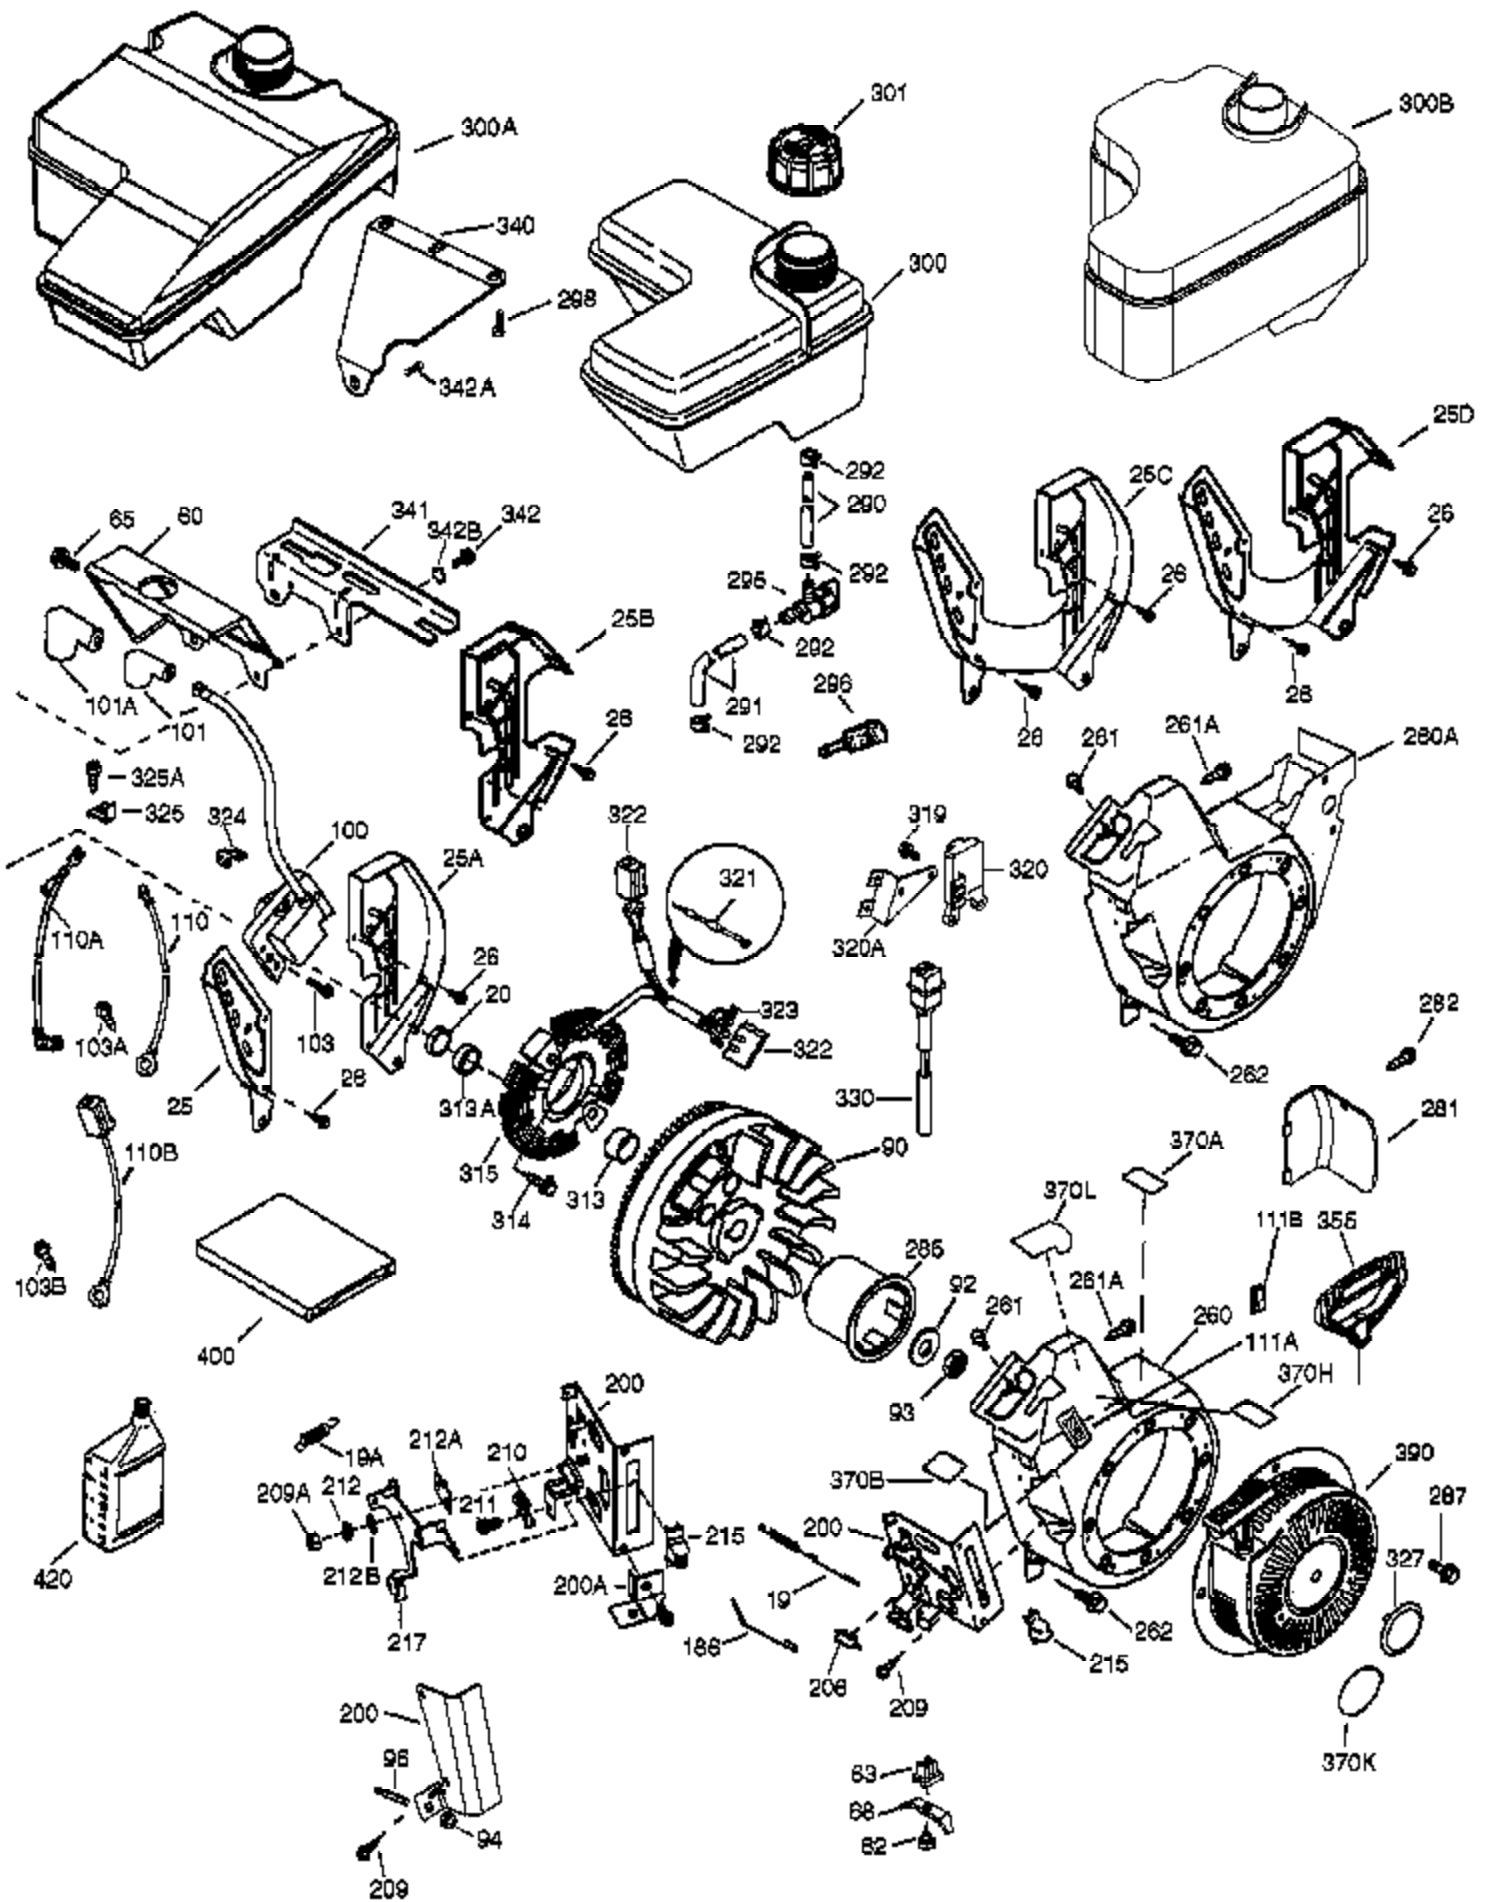

Ref #	Part Number	Qty	Description
19	37111	1	Extension Spring
20	32600	1	Oil Seal
25A	36869	1	Air Baffle (Right)
25D	36621	1	Air Baffle (1 Piece, electric start)
26	30200	2	Screw, 10-24 x 9/16"
60	36623A	1	Blower Housing Extension
65	30200	1	Screw, 10-24 x 9/16"
90	611234	1	Flywheel
92	650815	1	Belleville Washer
93	650816	1	Flywheel Nut
100	34443C	1	Solid State Ignition
101	610118	1	Spark Plug Cover
103	651007	2	Screw, T-15, 10-24 x 15/16"
110	37451	1	Ground Wire
111B	611224	1	Rocker On/Off Switch
186	36711	1	Governor Link
200	36736	1	Control Bracket (Incl. 206 & 209A thr u 217)
206	610973	1	Terminal
209	650821	1	Screw, 10-32 x 1/2"
210	27793	1	Conduit Clip
211	28942	1	Screw, 10-32 x 3/8"
260	37045	1	Blower Housing
261A	650821	2	Screw, 10-32 x 1/2"
261	651008	1	Screw, 1/4-20 x 31/64"
262	651008	2	Screw, 1/4-20 x 31/64"
285	35985C	1	Starter Cup
287	651008	4	Screw, 1/4-20 x 31/64"
290	30705	1	Fuel Line
292	26460	1	Fuel Line Clamp
300	36863	1	Fuel Tank (Incl. 292 & 301)
301	34845	1	Fuel Cap
313	34080	1	Spacer
313A	35189	1	Spacer
314	650873	2	Screw, 1/4-20 x 3/4"
315	611271	1	Alternator Coil (3 Amp DC) (Incl. 321 - 323)
321	611161	1	Diode
322	611229	1	Connector Body
323	611230	1	Female Terminal
341	36644A	1	Fuel Tank Bracket
342B	651086	2	Rubber Washer
342	651085	2	Screw, 1/4-20 x 19/32"
370K	36695	1	Starter Decal
370A	36261	1	Identification Decal
390	590746	1	Rewind Starter (NOTE: This engine could have been built with 590704 starter.)
400	36716A	1	* Gasket Set (Incl. items marked PK in notes)
420	730225	1	SAE 30 4-Cycle Engine Oil (Quart)