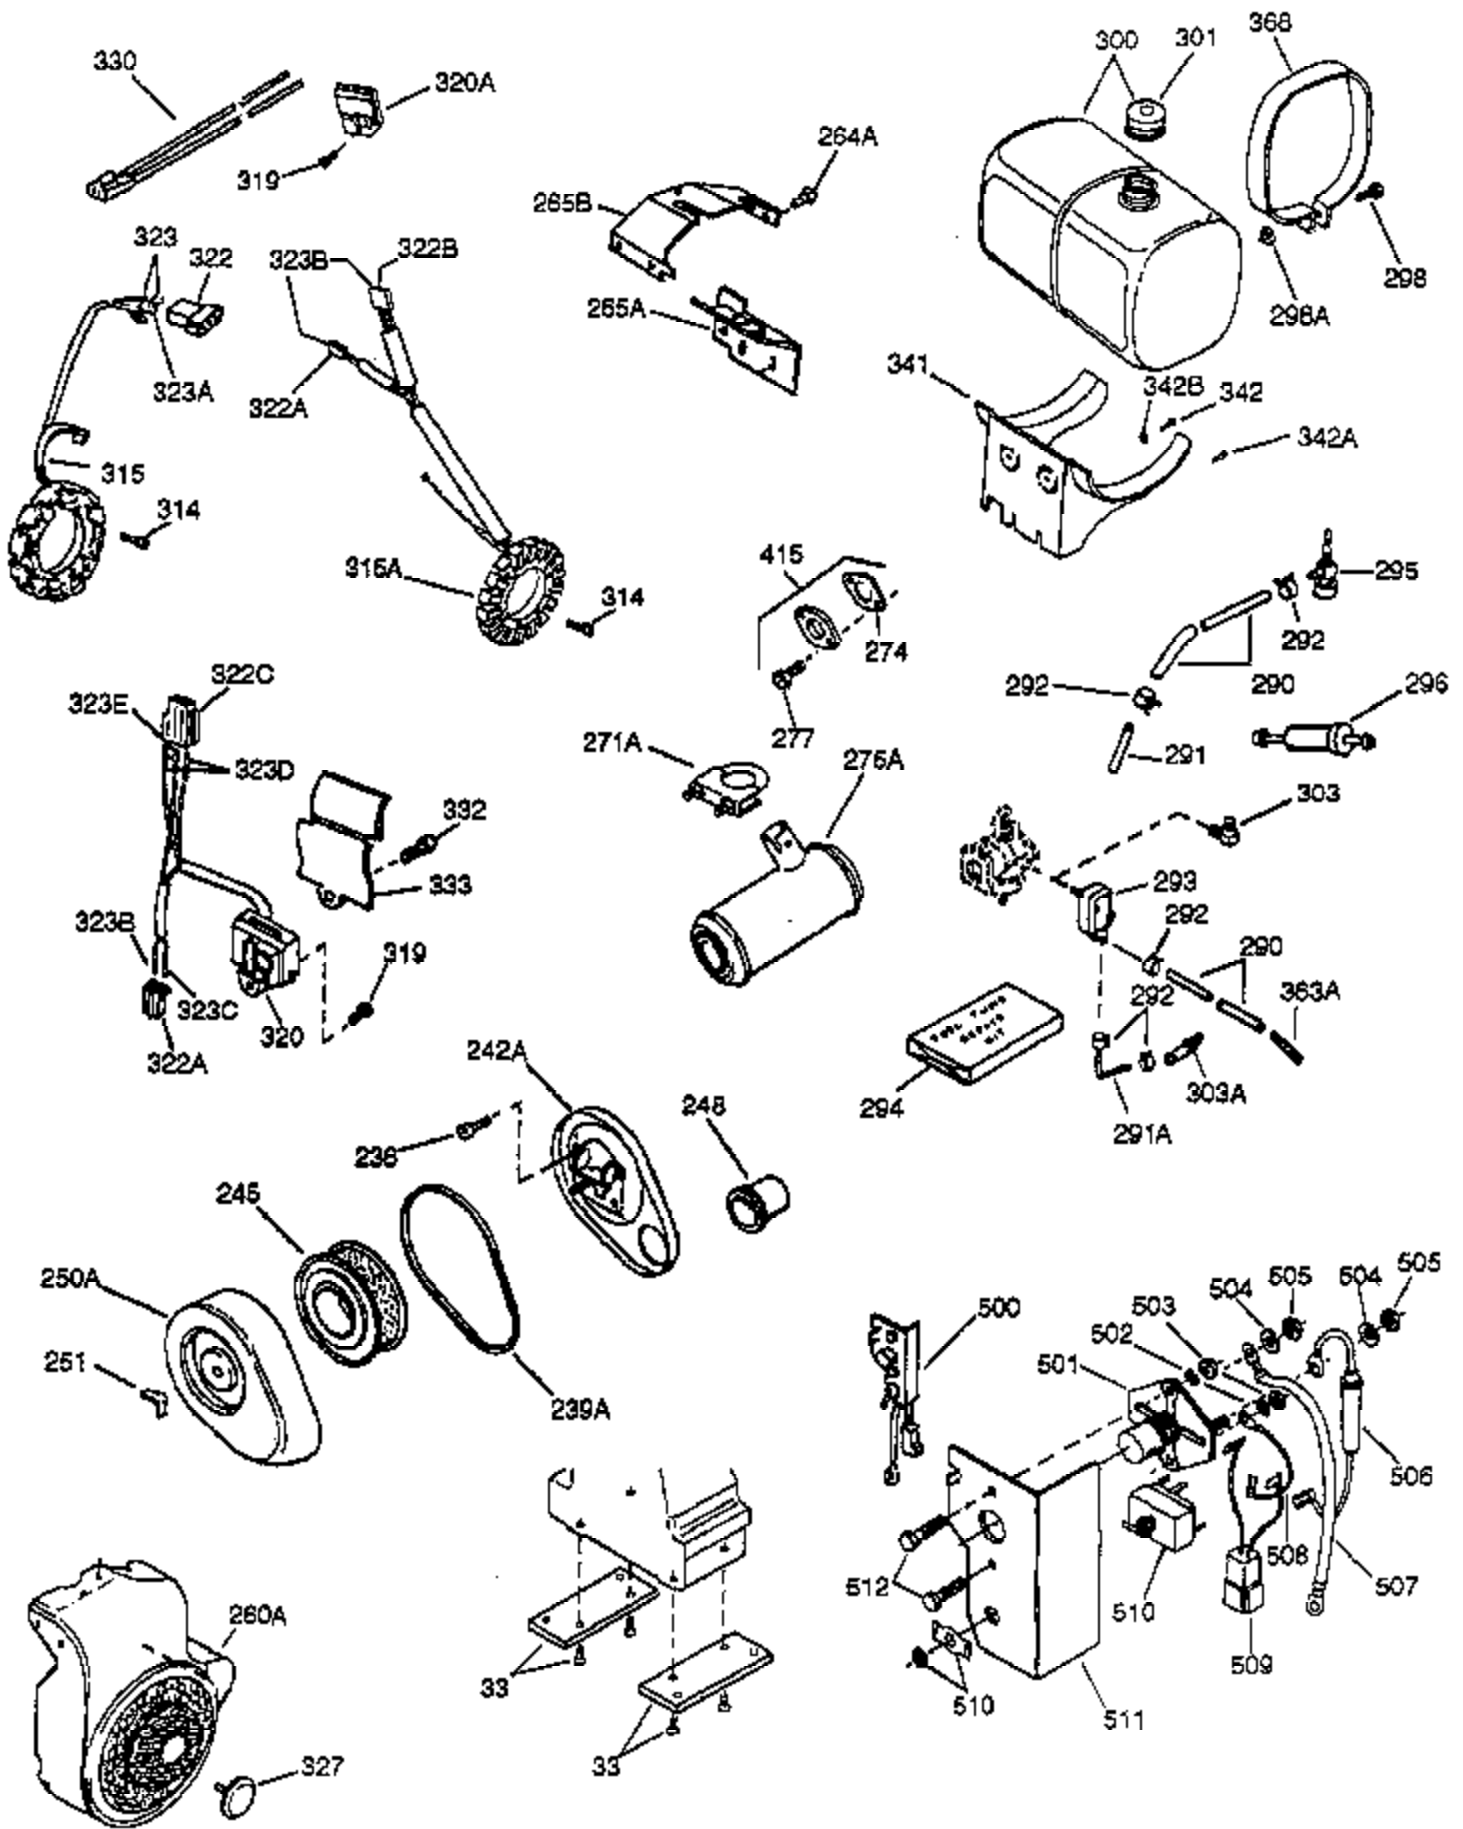

Ref #	Part Number	Qty	Description
16B	31965	1	Governor Spring Plate
238	650399	4	Screw, 10-32 x 5/8"
245	32008	1	Air Cleaner Element
251	650513	1	Wing Nut, 1/4-20
261A	650751	1	Screw, 1/4-20 x 7/16"
271A	35732	1	Muffler Clamp
303	29634	1	Fuel Fitting
355	590701	1	Starter Handle
436B	650399	2	Screw, 10-32 x 5/8"