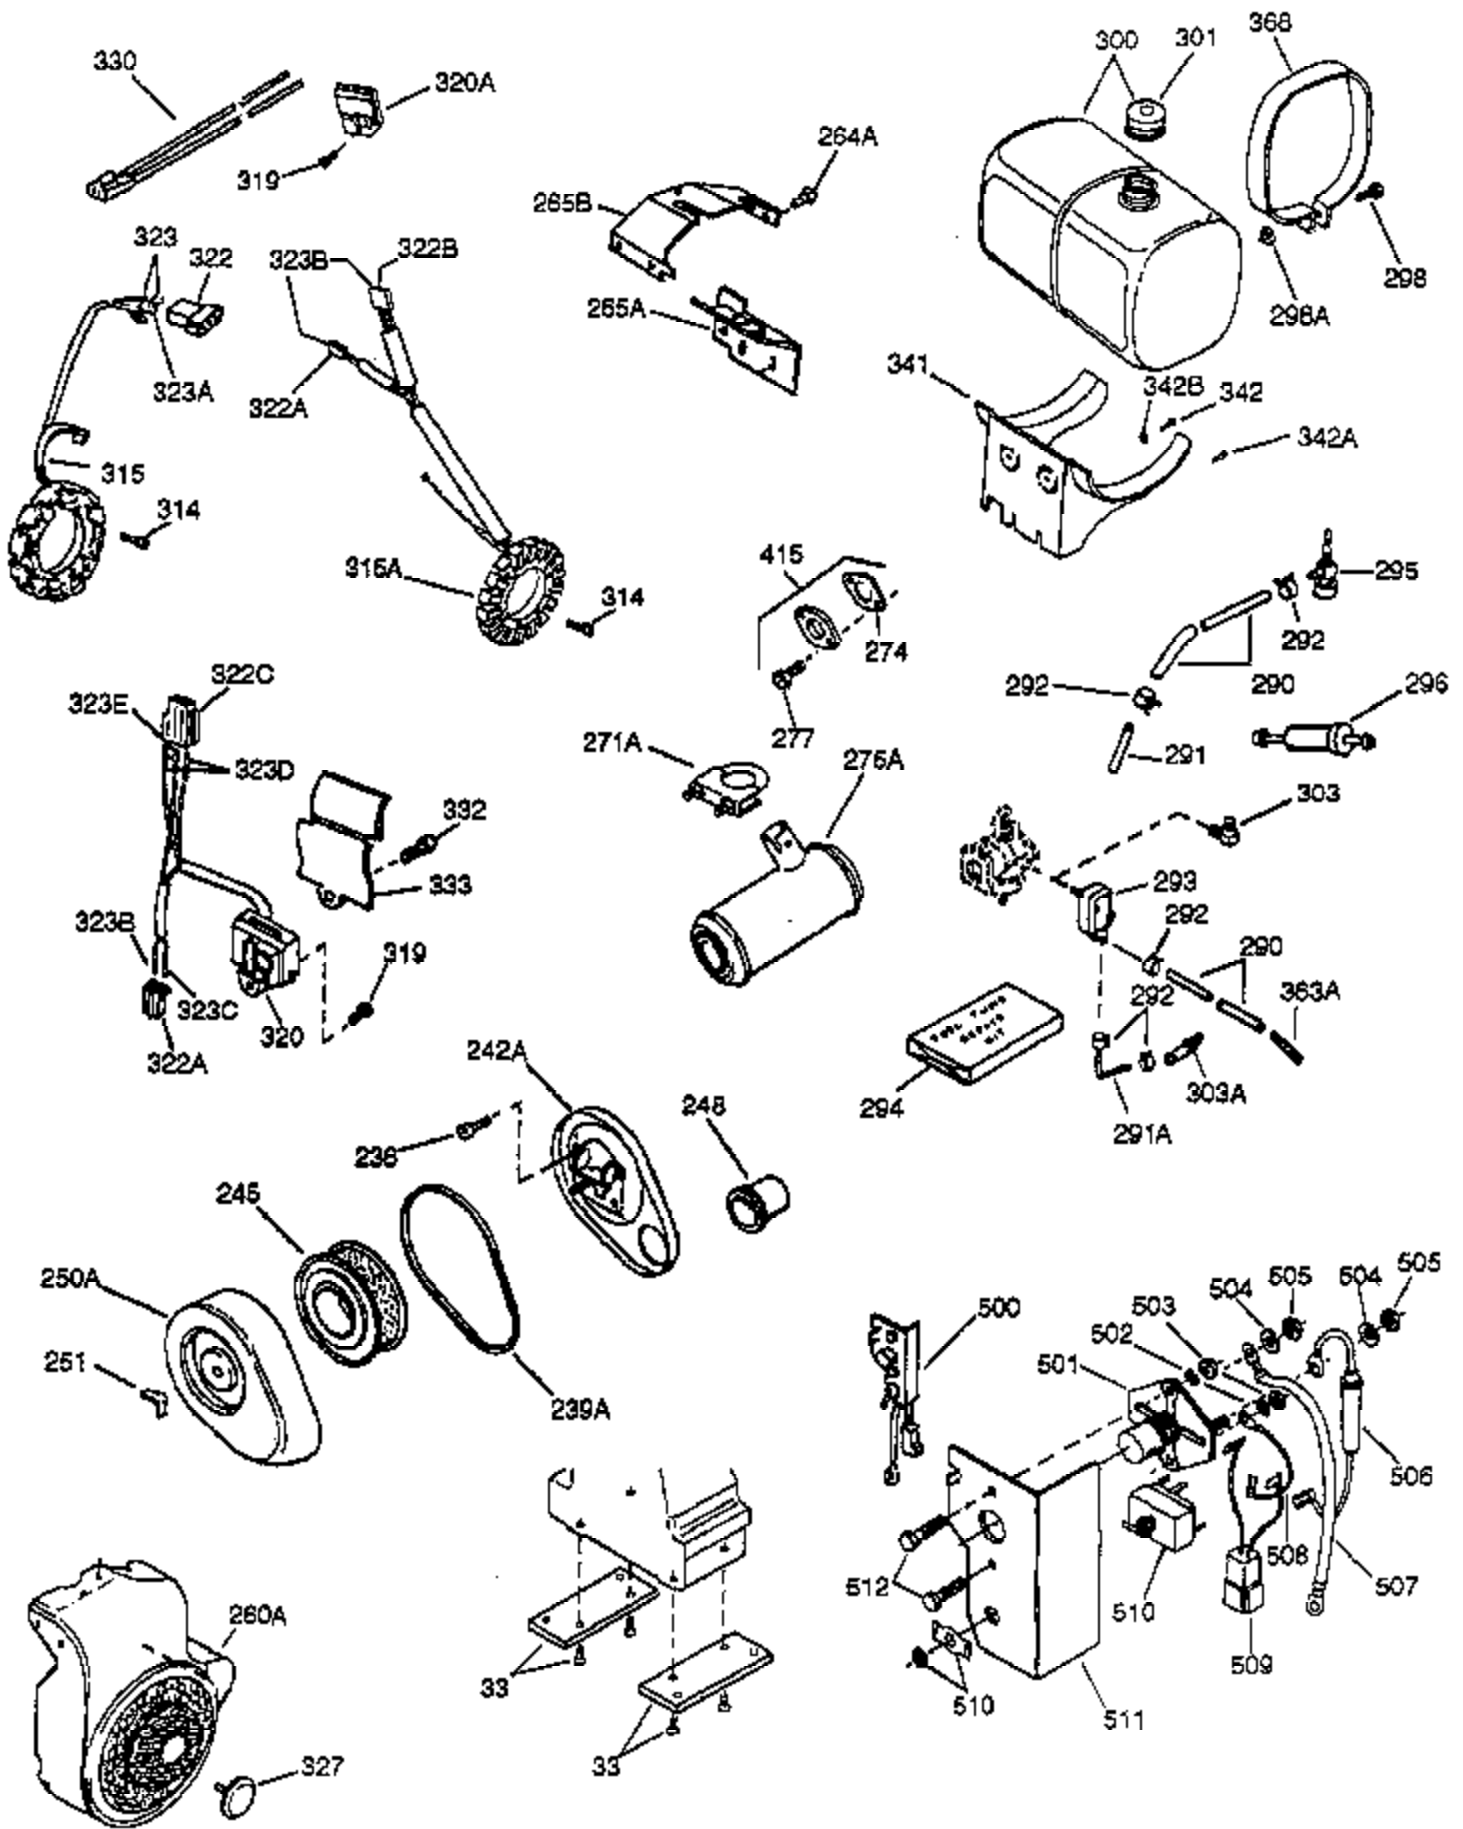

Ref #	Part Number	Qty	Description
16B	31965	1	Governor Spring Plate
238	650399	4	Screw, 10-32 x 5/8"
239A	34197	1	Air Cleaner Gasket
245	32008	1	Air Cleaner Element
248	34194A	1	Air Cleaner Tube
251	650513	1	Wing Nut, 1/4-20
261A	650751	1	Screw, 1/4-20 x 7/16"
271A	35732	1	Muffler Clamp
290	29774	1	Fuel Line (1.12")
291	30962	1	Fuel Line (21.00")
291A	29774	1	Fuel Line (6.00")
292	26460	4	Fuel Line Clamp
293	35807	1	Pulse Pump
294	35791	1	Fuel Pump Repair Kit
295	29683	1	Fuel Shut-off Valve
298A	650456	2	Lock Nut, 1/4-20
298	650488	2	Screw, 1/4-20 x 1-1/4"
300	33979	1	Fuel Tank (Incl. 301)
303	29634	2	Fuel Fitting
314	650521	2	Screw, 10-32 x 1-1/8"
315	611214	1	Alternator Coil (20 Amp)(Incl. 322 32 2 & 323)
319	651026	1	Screw 1/4-20 x 1/2"
320	611215	1	Regulator (20 Amp)
322	610824	1	Connector Body
323A	610922	2	Terminal
323	610921	1	Connector Body
341	33978	1	Fuel Tank Bracket
342	650786	2	Screw, 1/4-20 x 5/8"
342B	650787	2	Washer
342A	650785	2	Screw, 5/16-18 x 5/8"
355	590701	1	Starter Handle
368	33980	1	Fuel Tank Strap
500	730198	1	Electric Starter Switch Kit (Incl. 50 1 - 512)
501	34616	1	Starter Switch
502	27513	2	Lock Washer
503	650864	2	Hex Nut
504	8274	2	Lock Washer
505	650586	2	Jam Nut
506	34620	1	Wire & Fuse
507	34618	1	Starter Wire
508	34619	1	Ground Wire
509	34617	1	Adapter Cord
510	34615	1	Toggle Switch
511	34614	1	Starter Button Bracket
512	792026	2	Screw