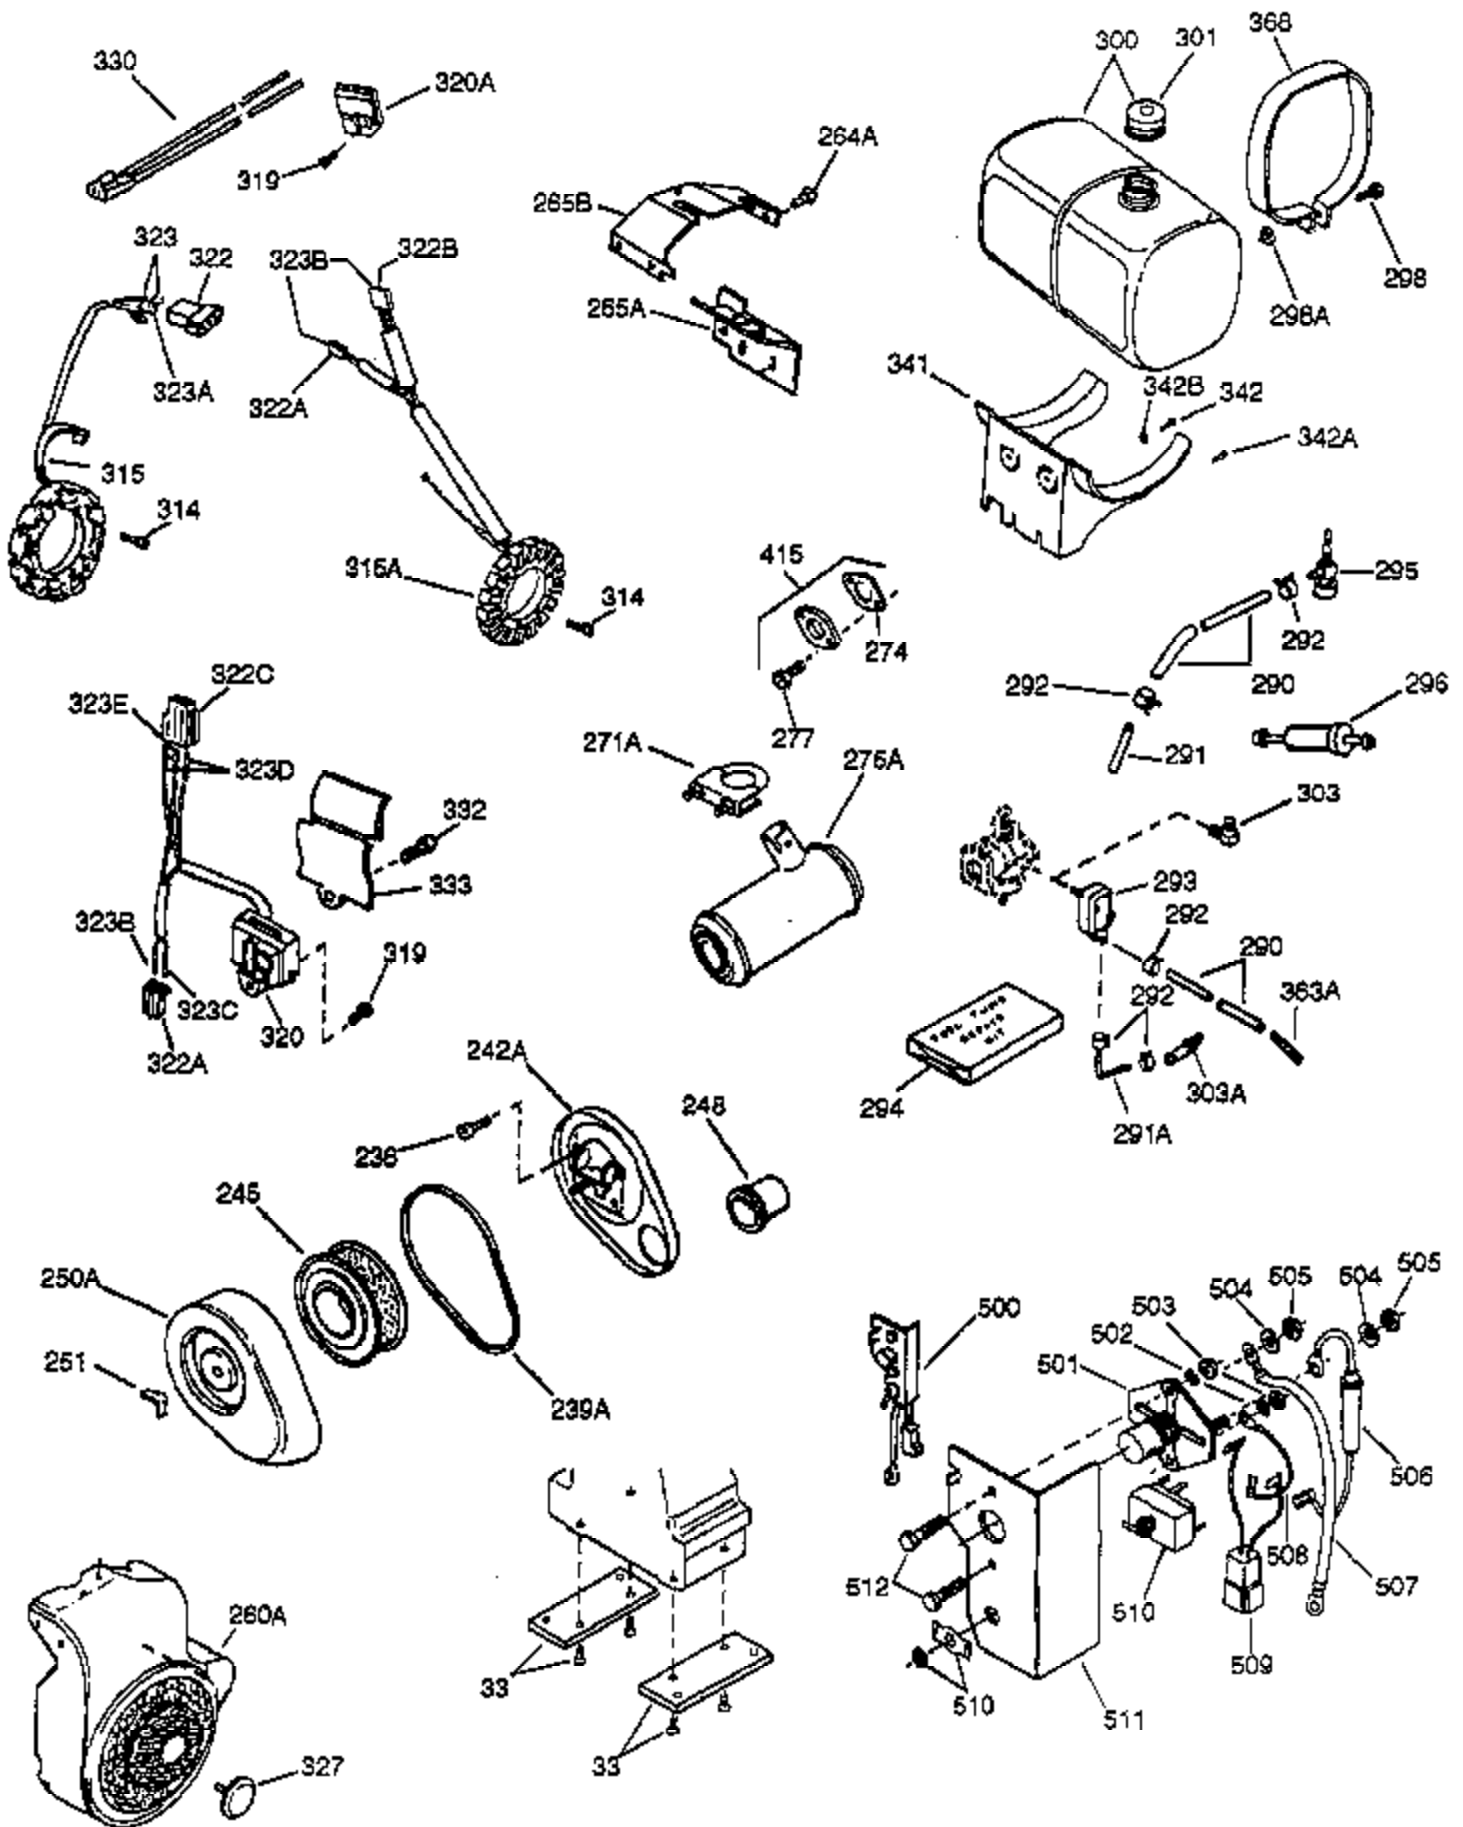

Ref #	Part Number	Qty	Description
16B	31965	1	Governor Spring Plate
238	650399	4	Screw, 10-32 x 5/8"
245	32008	1	Air Cleaner Element
251	650513	1	Wing Nut, 1/4-20
271A	35732	1	Muffler Clamp
290	29774	1	Fuel Line
291	30962	1	Fuel Line (21.00")
291A	29774	1	Fuel Line (6.00")
292	26460	4	Fuel Line Clamp
293	35807	1	Pulse Pump
294	35791	1	Fuel Pump Repair Kit
295	29683	1	Fuel Shut-off Valve
298A	650456	2	Lock Nut, 1/4-20
298	650488	2	Screw, 1/4-20 x 1-1/4"
300	33979	1	Fuel Tank (Incl. 301)
301	33032	1	Fuel Cap
303	29634	2	Fuel Fitting
314	650521	2	Screw, 10-32 x 1-1/8"
315	611214	1	Alternator Coil (20 Amp)(Incl. 322 - 323)
319	651026	1	Screw 1/4-20 x 1/2"
320	611215	1	Regulator (20 Amp)
322	610824	1	Connector Body
322A	610921	1	Connector Body
323	610922	2	Terminal
330	34393	1	Alternator Cord
341	33978	1	Fuel Tank Bracket
342A	650785	2	Screw, 5/16-18 x 5/8"
342	650786	2	Screw, 1/4-20 x 5/8"
342B	650787	2	Washer
368	33980	1	Fuel Tank Strap
500	730198	1	Electric Starter Switch Kit (Incl. 50 1 - 512)
501	34616	1	Starter Switch
502	27513	2	Lock Washer
503	650864	2	Hex Nut
504	8274	2	Lock Washer
505	650586	2	Jam Nut
506	34620	1	Wire & Fuse
507	34618	1	Starter Wire
508	34619	1	Ground Wire
509	34617	1	Adapter Cord
510	34615	1	Toggle Switch
511	34614	1	Starter Button Bracket
512	792026	2	Screw