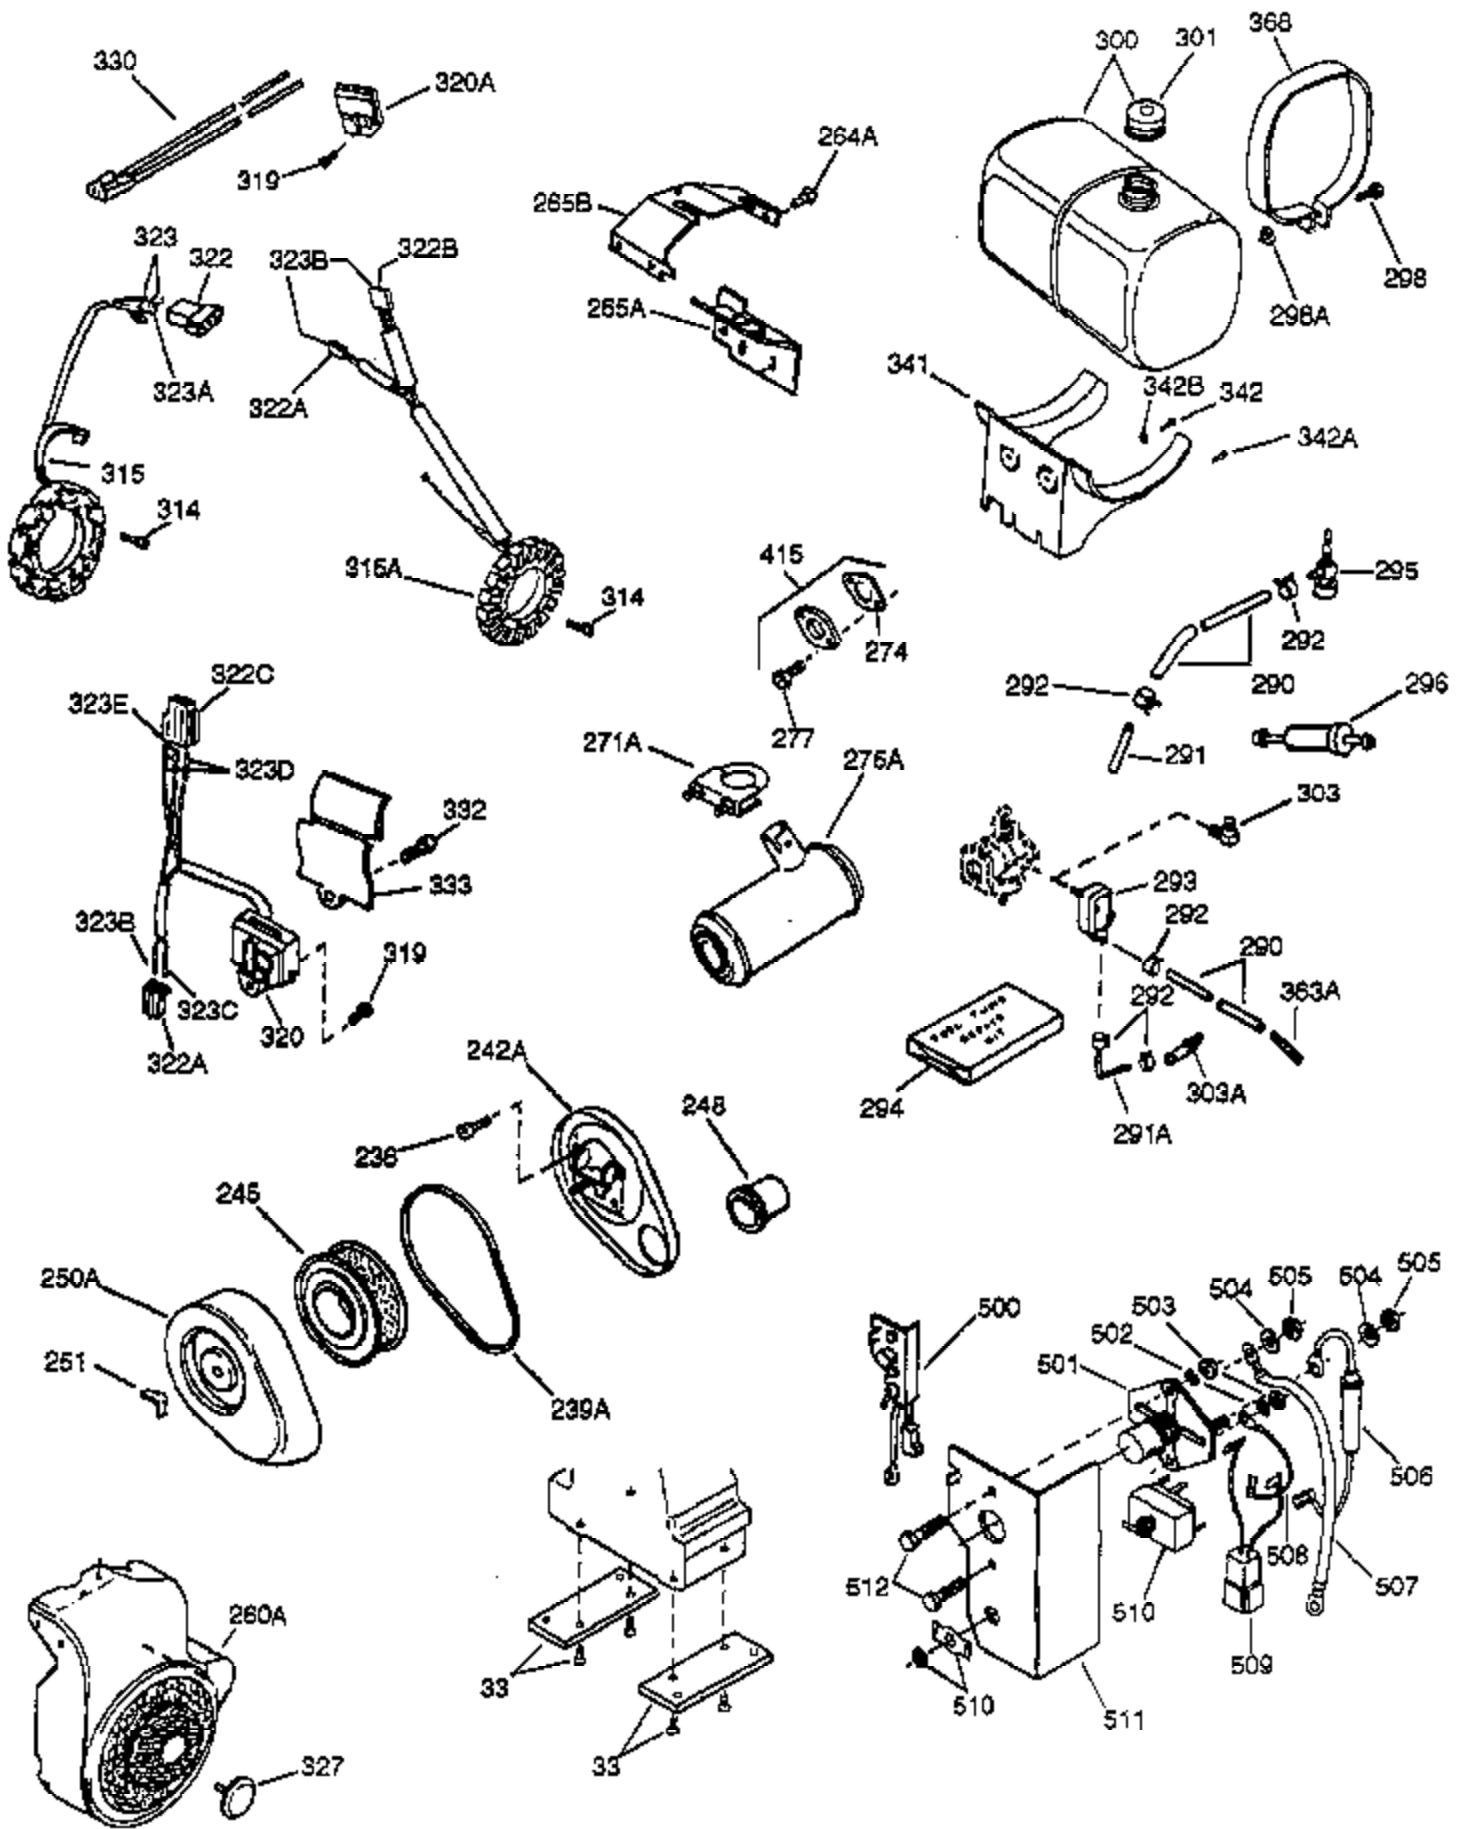

Engine Parts List #2

Ref #	Part Number	Qty	Description
16B	31965	1	Governor Spring Plate
238	650399	4	Screw, 10-32 x 5/8"
245	32008	1	Air Cleaner Filter
251	650513	1	Wing Nut, 1/4-20
261A	650751	1	Screw, 1/4-20 x 7/16"
271A	35732	1	Muffler Clamp
290	29774	1	Fuel Line
291	30962	1	Fuel Line
291A	29774	1	Fuel Line (6.00")
292	26460	42	Fuel Line Clamp
293	35807	1	Pulse Pump
294	35791	1	Pulse Pump Repair Kit
295	29683	1	Fuel Shut-Off Valve
298A	650488	2	Screw, 1/4-20 x 1-1/4"
298B	650456	2	Lock Nut
300	33979	1	Fuel Tank
303	29634	2	Fuel Fitting
332	650736	1	Screw, 10-16 x 3/8"
333	34276	1	Regulator Cover
339	650787	2	Washer
340	33978	1	Fuel Tank Bracket
342	650786	2	Screw, 1/4-20 x 5/8"
342A	650785	2	Screw, 5/16-18 x 5/8"
355	590701	1	Starter Handle
368	33980	2	Fuel Tank Strap
370G	35274	1	Oil Instruction Decal