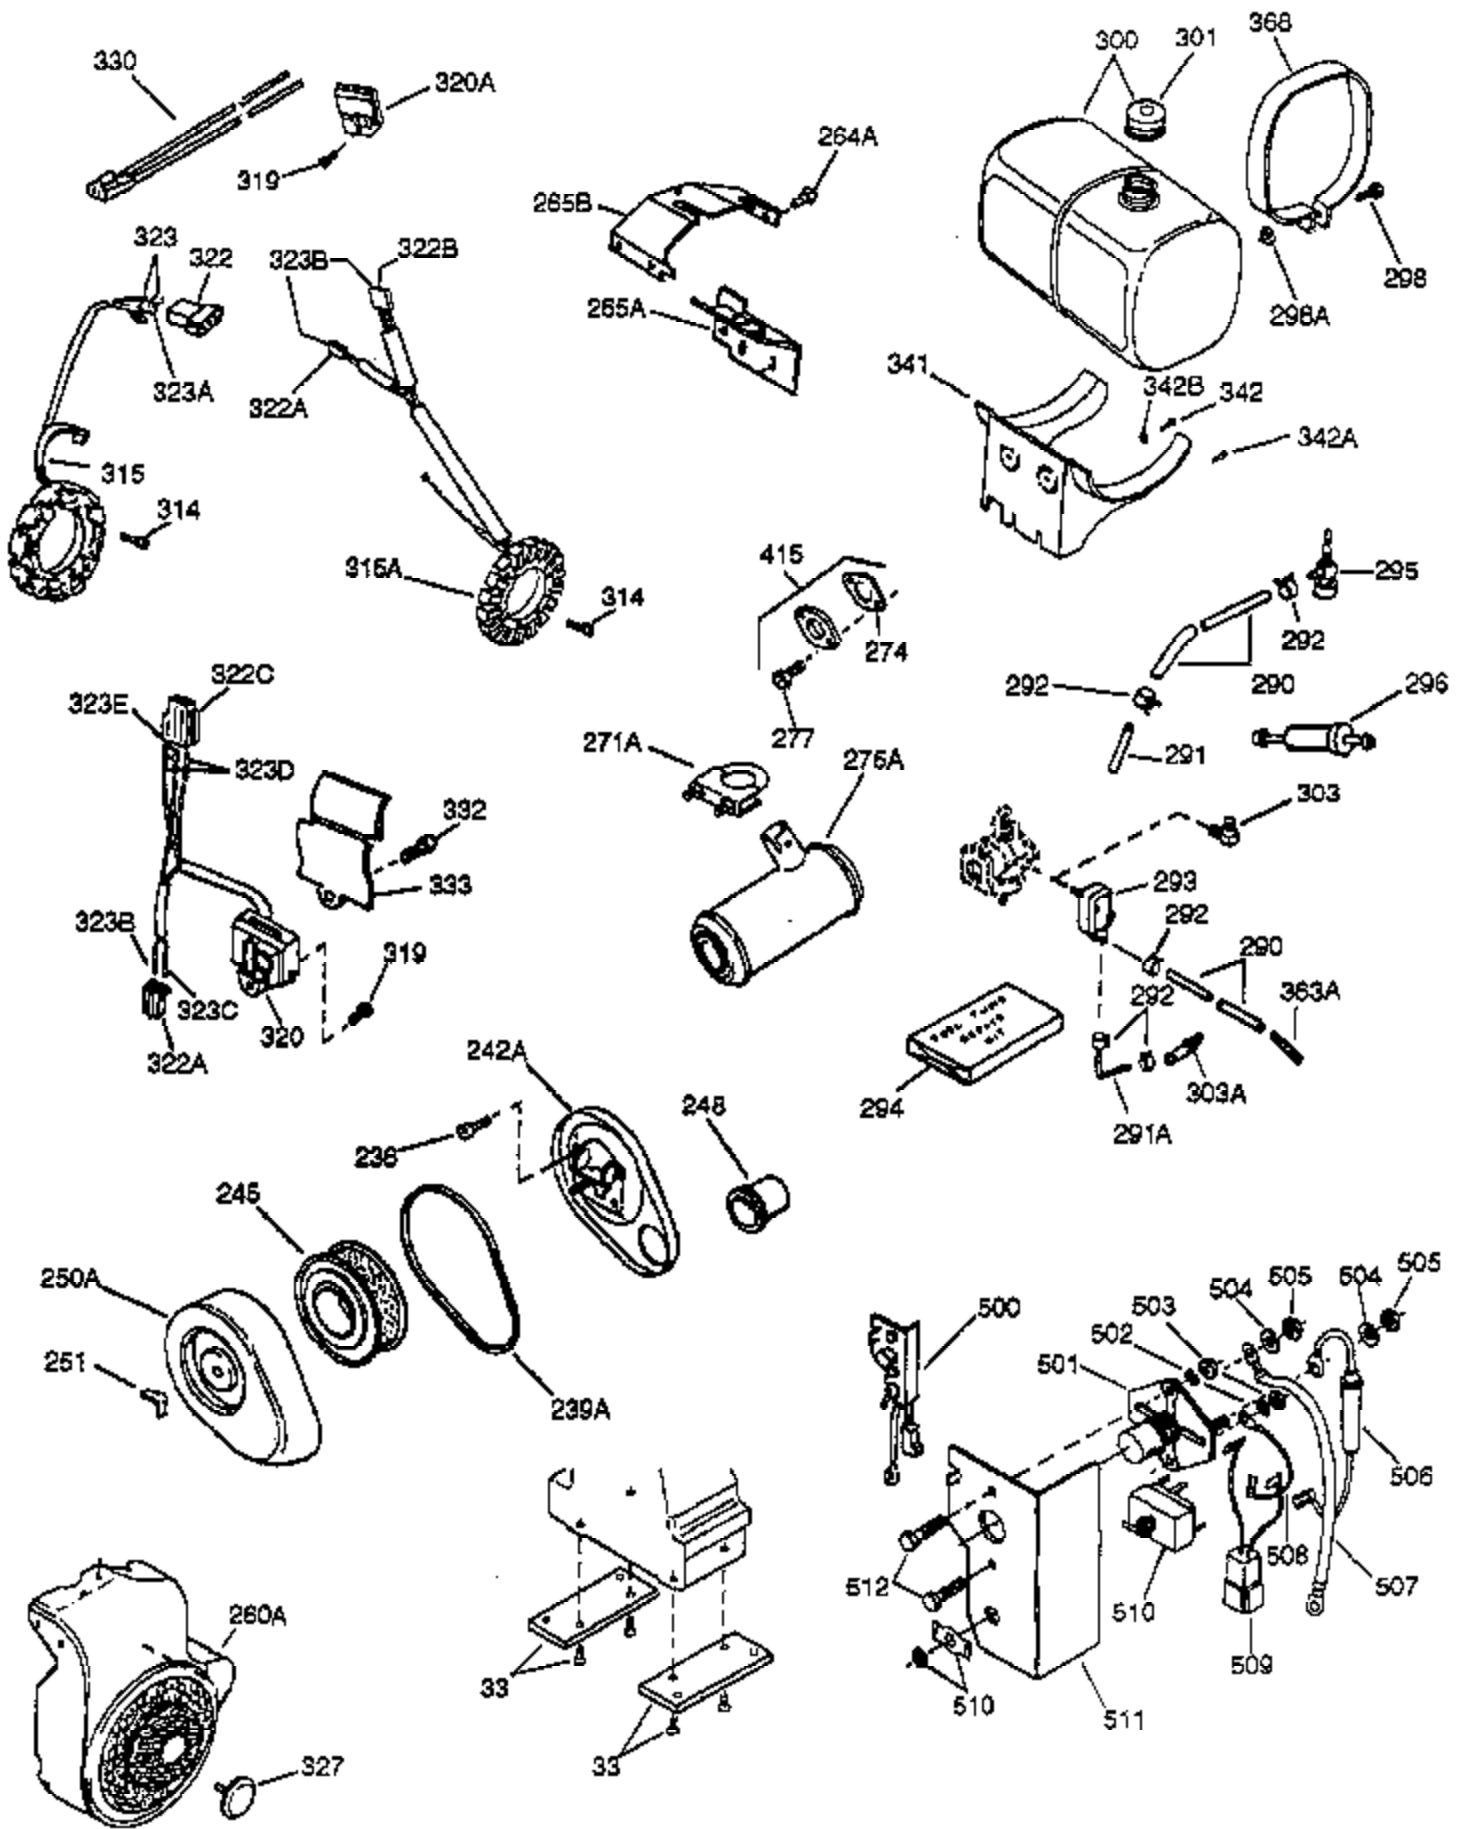

Ref #	Part Number	Qty	Description
16B	31965	1	Governor Spring Plate
238	650399	4	Screw, 10-32 x 5/8"
239A	34197	1	Air Cleaner Gasket
242A	35473	1	Air Cleaner Bracket
245	32008	1	Air Cleaner Element
250A	34193	1	Air Cleaner Cover
251	650513	1	Wing Nut, 1/4-20
261A	650751	1	Screw, 1/4-20 x 7/16"
271A	35732	1	Muffler Clamp
290	29774	1	Fuel Line (1.12")
291A	29774	1	Fuel Line (6.00")
291	30962	1	Fuel Line (21.00")
292	26460	4	Fuel Line Clamp
293	35807	1	Pulse Pump
294	35791	1	Pulse Pump Repair Kit
295	29683	1	Fuel Shut-Off Valve
298A	650456	2	Lock Nut 1/4-20
298	650488	2	Screw 1/4-20 x 1-1/4"
300	33979	1	Fuel Tank (Incl. 301)
303	29634	1	Fuel Fitting
303A	29634	1	Fuel Fitting
314	650521	2	Screw 10-32 x 1-1/8"
315A	611214	1	Alt. Coil (20 Amp) (Incl. 322, 322A & 323)
319	651026	1	Screw 1/4-20 x 1/2"
320A	611215	1	Regulator (20 Amp)
322	610824	1	Connector Body
322A	610921	1	Connector Body
323	610922	2	Terminal
341	33978	1	Fuel Tank Bracket
342	650786	2	Screw 1/4-20 x 5/8"
342A	650785	2	Screw 5/16-18 x 5/8"
342B	650787	2	Belleville Washer
348	34194A	1	Air Cleaner Tube
355	590701	1	Starter Handle
368	33980	2	Fuel Tank Strap
500	730198	1	Electric Start Switch Assy
501	34616	1	Starter Switch
502	27513	2	Lock Washer
503	650864	1	Hex Nut
504	8274	2	Lock Washer
505	650586	2	Jam Nut
506	34620	1	Wire & Fuse
507	34618	1	Starter Wire
508	34619	1	Ground Wire
509	34617	1	Adapter Cord
510	34615	1	Toggle Switch
511	34614	1	Starter Button Bracket
512	792026	2	Screw 1/4-20 x 5/8"