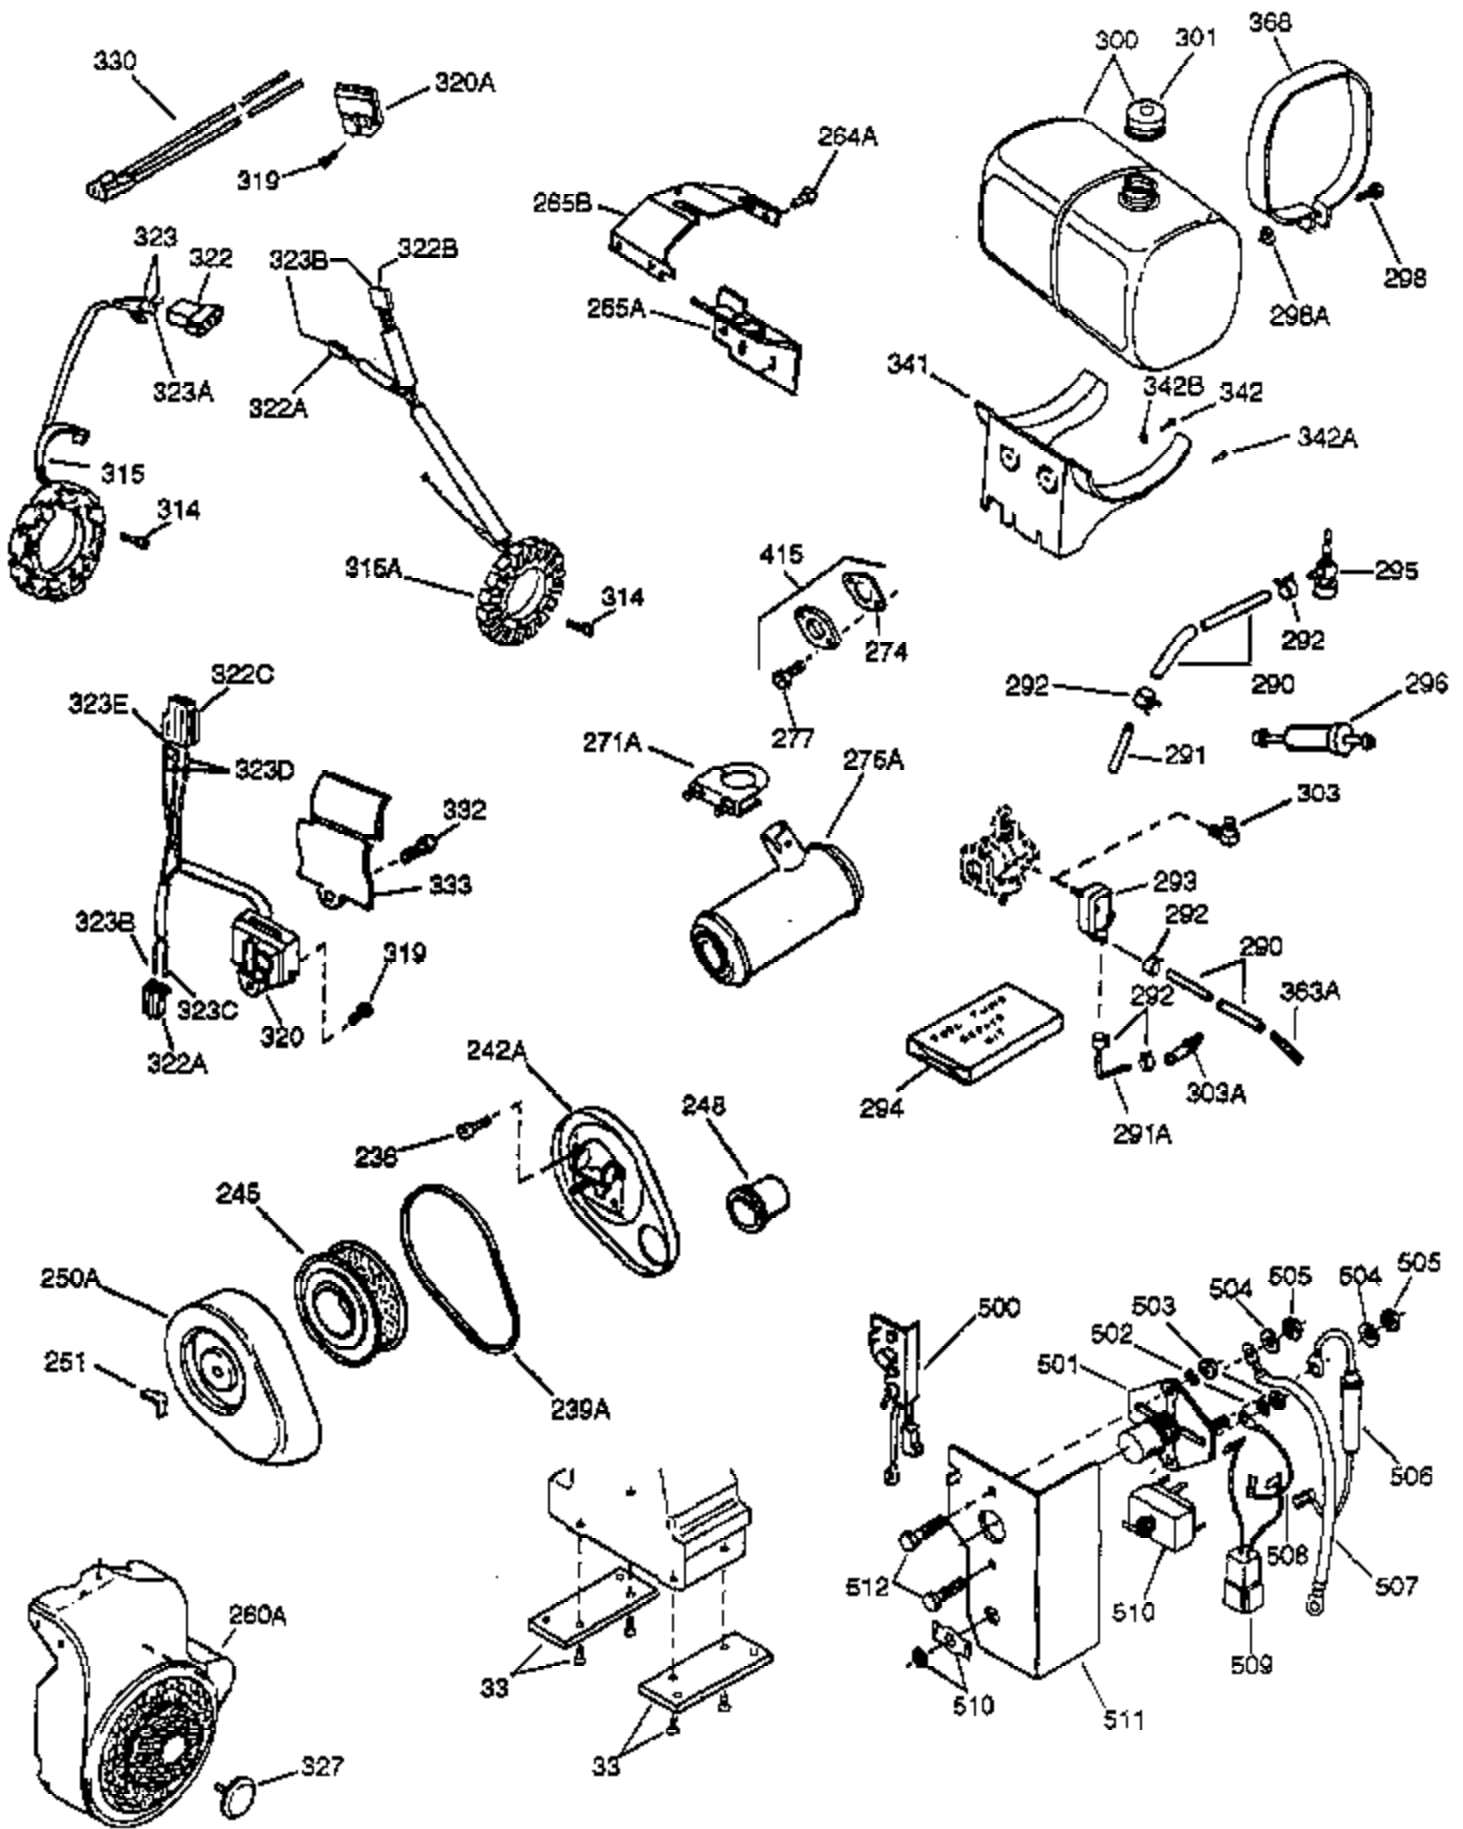

Engine Parts List #2

Ref #	Part Number	Qty	Description
16B	31965	1	Governor Spring Plate
238	650399	4	Screw, 10-32 x 5/8"
239A	34197	1	Air Cleaner Gasket
245	32008	1	Air Cleaner Element
248	34194A	1	Air Cleaner Tube
251	650513	1	Wing Nut, 1/4-20
261A	650751	1	Screw, 1/4-20 x 7/16"
264A	650128	2	Screw, 10-24 x 1/2"
265A	34283	1	Cylinder Head Cover
265B	34413	1	Cylinder Head Cover
271A	35732	1	Muffler Clamp
290	29774	1	Fuel Line
291A	29774	1	Fuel Line (6.00")
291	30962	1	Fuel Line (21.00")
292	26460	4	Fuel Line Clamp
293	35807	1	Pulse Pump
294	35791	1	Fuel Pump Repair Kit
295	29683	1	Fuel Shut-off Valve
298A	650456	2	Lock Nut, 1/4-20
298	650488	2	Screw, 1/4-20 x 1-1/4"
300	33979	1	Fuel Tank (Incl. 301)
303	29634	1	Fuel Fitting
314	650521	2	Screw, 10-32 x 1-1/8"
315	610902	1	Alternator Coil (20 Amp)(Incl. 322 32 2& 323)
319	30063	1	Screw, Torx T-30, 1/4-20 x 1/2"
320	610996	1	Regulator
322	611201	1	Connector Body
323A	610905	2	Terminal
323	610904	1	Terminal
341	33978	1	Fuel Tank Bracket
342	650786	2	Screw, 1/4-20 x 5/8"
342B	650787	2	Washer
342A	650785	2	Screw, 5/16-18 x 5/8"
355	590701	1	Starter Handle
368	33980	1	Fuel Tank Strap
500	730198	1	Electric Starter Switch Kit (Incl. 50 1 - 512)
501	34616	1	Starter Switch
502	27513	2	Lock Washer
503	650864	2	Hex Nut
504	8274	2	Lock Washer
505	650586	2	Jam Nut
506	34620	1	Wire & Fuse
507	34618	1	Starter Wire
508	34619	1	Ground Wire
509	34617	1	Adapter Cord
510	34615	1	Toggle Switch
511	34614	1	Starter Button Bracket
512	792026	2	Screw