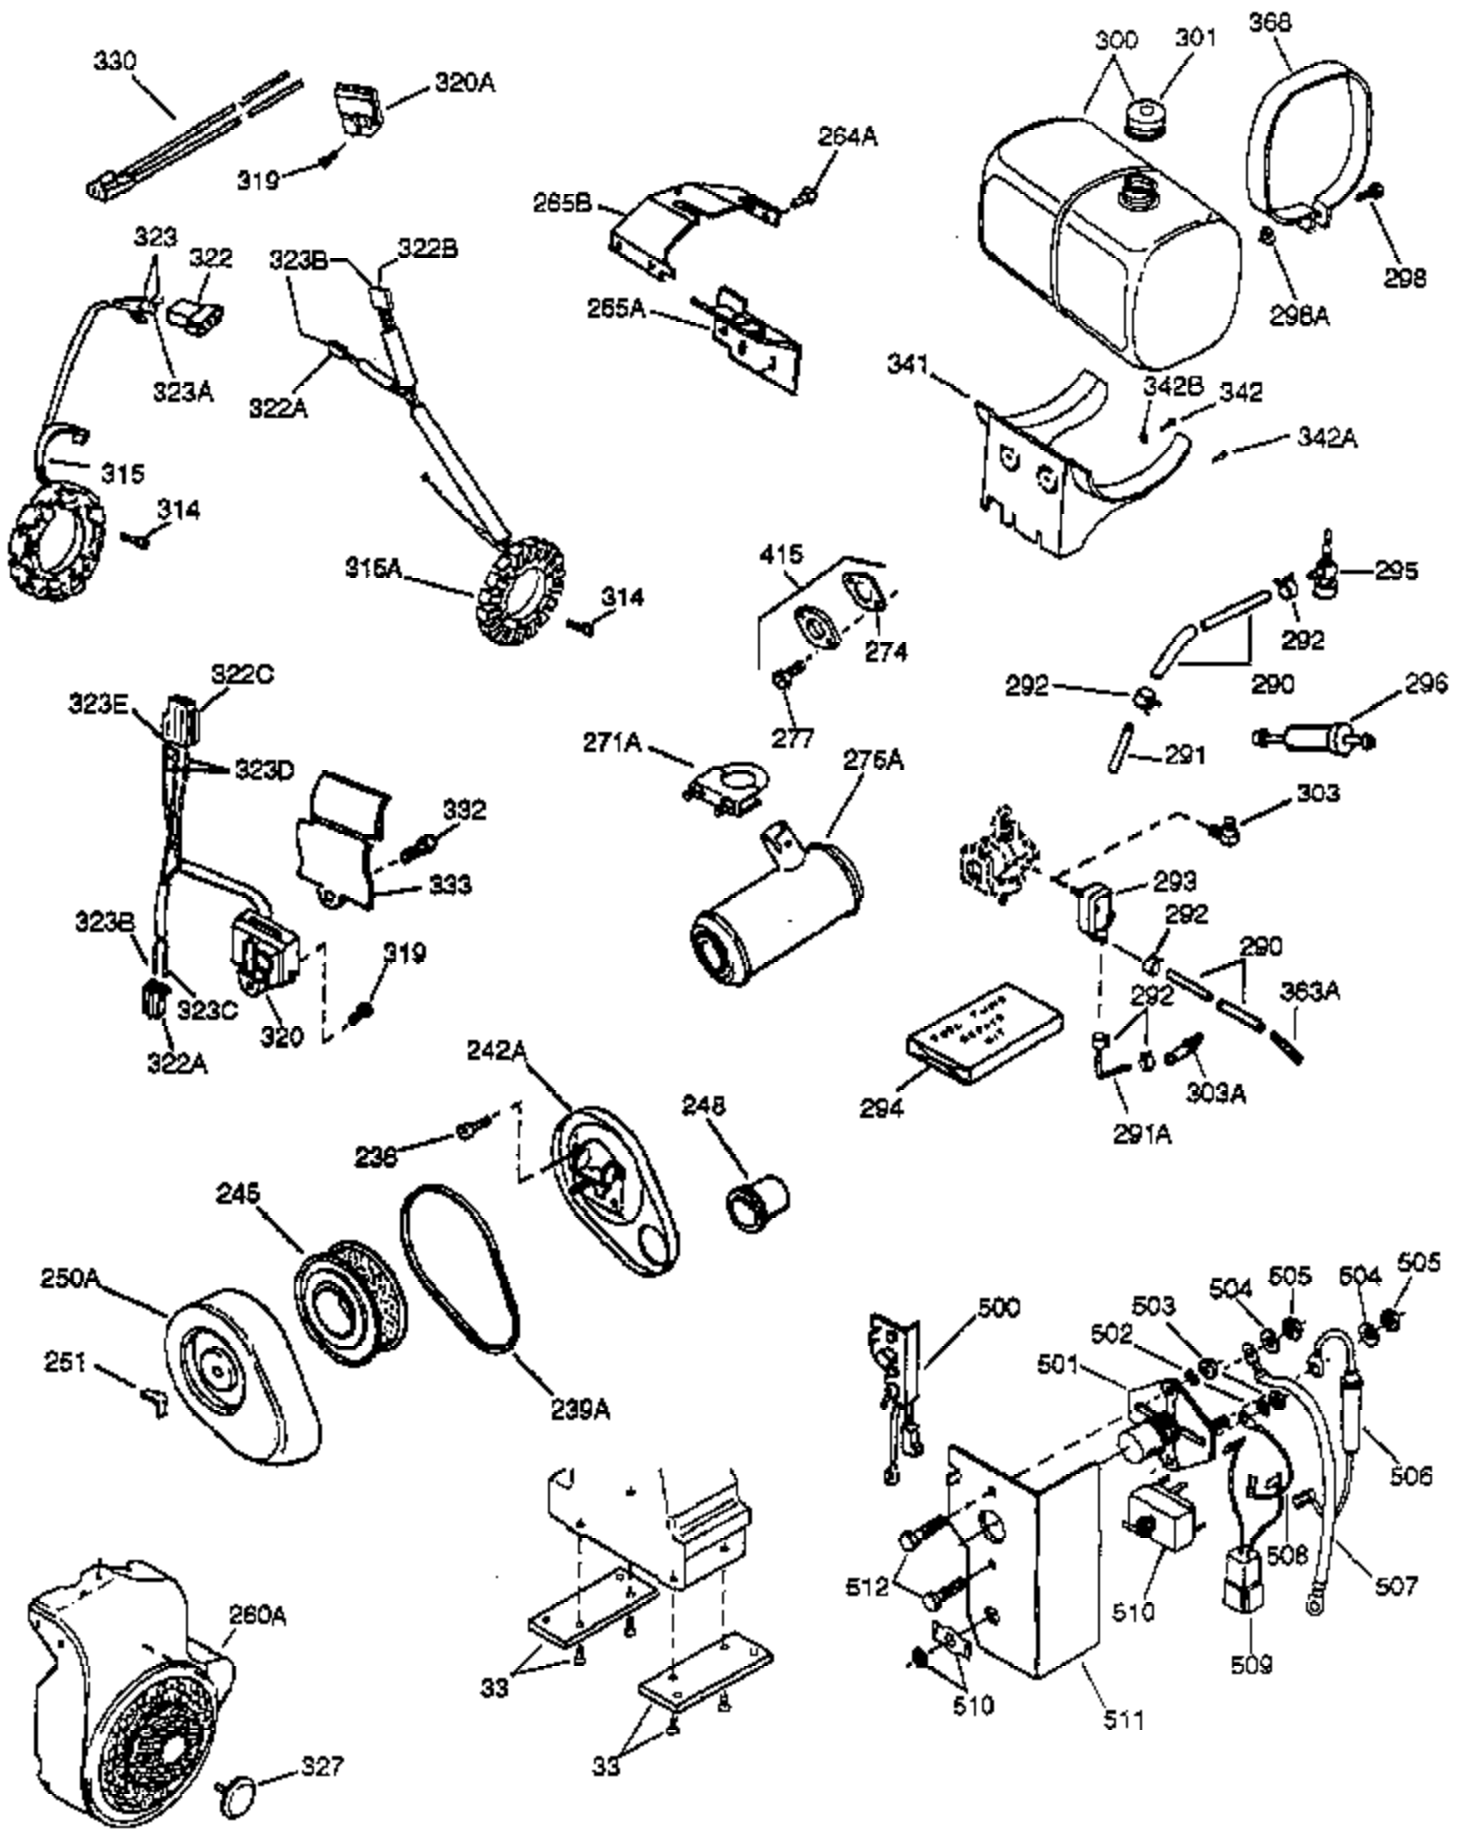

Ref #	Part Number	Qty	Description
16B	31965	1	Governor Spring Plate
238	650399	4	Screw, 10-32 x 5/8"
245	32008	1	Air Cleaner Element
251	650513	1	Wing Nut, 1/4-20
262	650751	1	Screw, 1/4-20 x 7/16"
271A	35732	1	Muffler Clamp
290	29774	1	Fuel Line
291A	29774	1	Fuel Line
291	30962	1	Fuel Line
292	26460	4	Fuel Line Clamp
293	35807	1	Pulse Pump
294	35791	1	Pulse Pump Repair Kit
295	29683	1	Fuel Shut-Off Valve
298A	650456	2	Lock Nut, 1/4-20
298	650488	3	Screw, 1/4-20 x 1-1/4"
300	33979	1	Fuel Tank (Incl. 301)
301	410144B	1	Fuel Cap
303	29634	2	Fuel Fitting
303	29634	1	Fuel Fitting
314	650521	2	Screw, 10-32 x 1-1/8"
315	611214	1	Alternator Coil (20 Amp)(Incl.322,322 A & 323)
319	650595	1	Screw, 5/16-24 x 3/8"
320	611215	1	Regulator (20 Amp)
322	610824	1	Connector Body
322A	610921	1	Connector Body
323	610922	2	Terminal
341	33978	1	Fuel Tank Bracket
342B	650787	2	Washer
342	650786	2	Screw, 1/4-20 x 5/8"
342A	650785	2	Screw, 5/16-18 x 5/8"
368	33980	1	Fuel Tank Strap
370G	35274	1	Instruction Decal
500	730198	1	Switch Assembly
501	34616	1	Starter Switch
502	27513	2	Lock Washer
503	650864	2	Nut, 1/4-20
504	8274	2	Lock Washer
505	650586	2	Nut, 5/16-24
506	34620	1	Wire & Fuse
507	34618	1	Starter Wire
508	34619	1	Ground Wire
509	34617	1	Adapter Cord
510	34615	1	Toggle Switch
511	34614	1	Starter Button Bracket
512	792026	1	Screw, 1/4-20 x 7/8"
512	792026	1	Screw, 1/4-20 x 7/8"