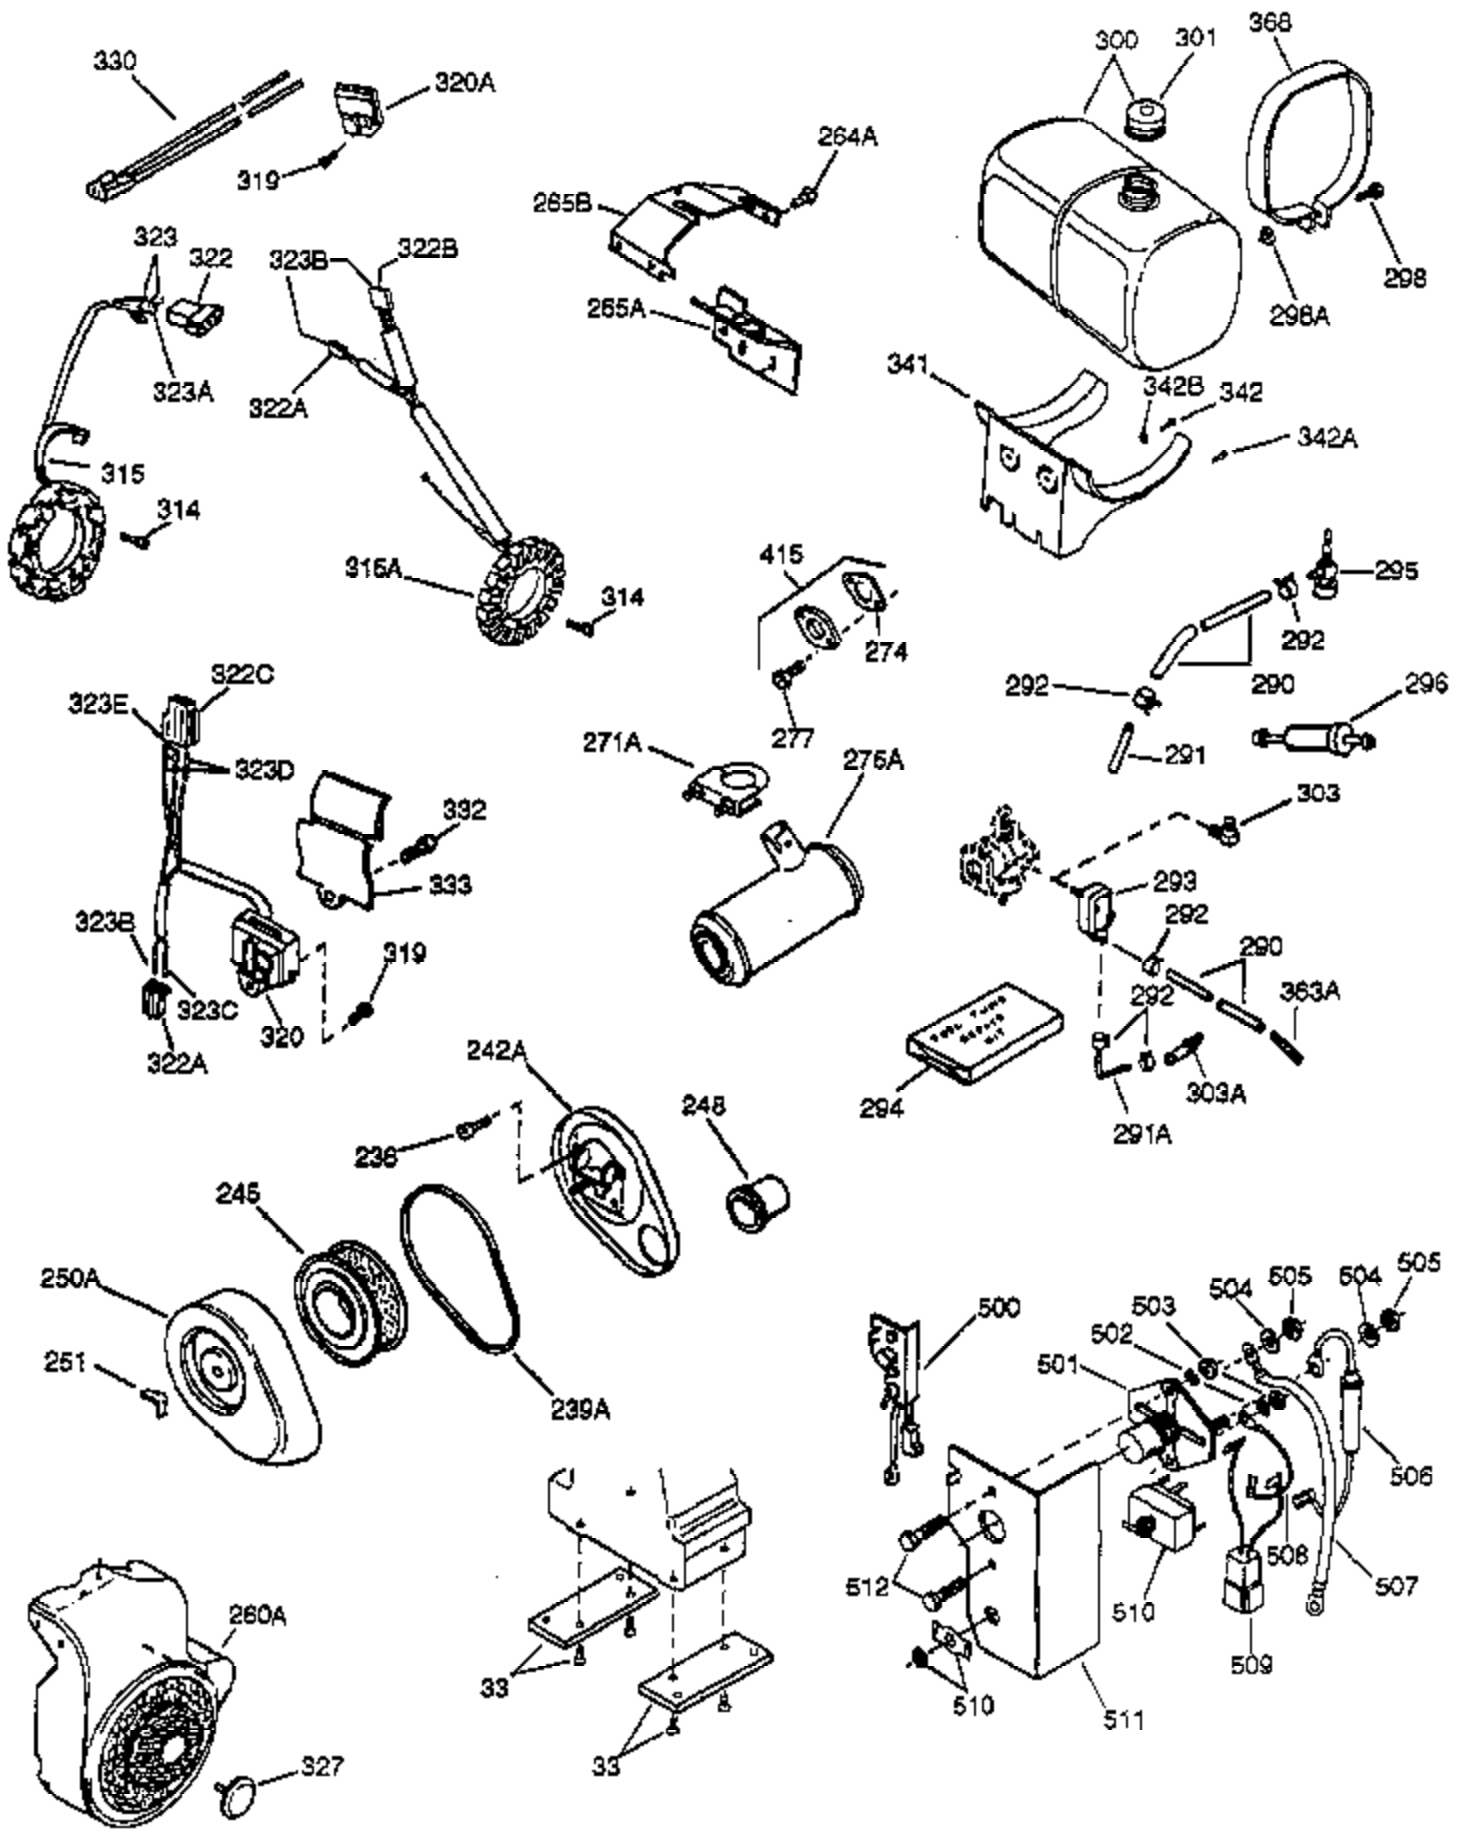

Ref #	Part Number	Qty	Description
16B	31965	1	Governor Spring Plate
238	650399	4	Screw, 10-32 x 5/8"
245	32008	1	Air Cleaner Element
251	650513	1	Wing Nut, 1/4-20
261A	650751	1	Screw, 1/4-20 x 7/16"
271A	35732	1	Muffler Clamp
290	30962	1	Fuel Line
291	29774	1	Fuel Line
292	26460	4	Fuel Line Clamp
295	29683	1	Fuel Shut-Off Valve
296	34279B	1	Fuel Filter
298A	650456	2	Lock Nut, 1/4-20
298	650488	2	Screw, 1/4-20 x 1-1/4"
300	33979	1	Fuel Tank (Incl. 301)
303	28566	1	Fuel Fitting
332	650650	1	Screw, 10-16 x 3/8"
333	34276	1	Regulator Cover
341	33978	1	Fuel Tank Bracket
342A	650785	2	Screw, 5/16-18 x 5/8"
342B	650787	2	Washer
342	650786	2	Screw, 1/4-20 x 5/8"
355	590701	1	Starter Handle
368	33980	1	Fuel Tank Strap
436B	650399	2	Screw, 10-32 x 5/8"