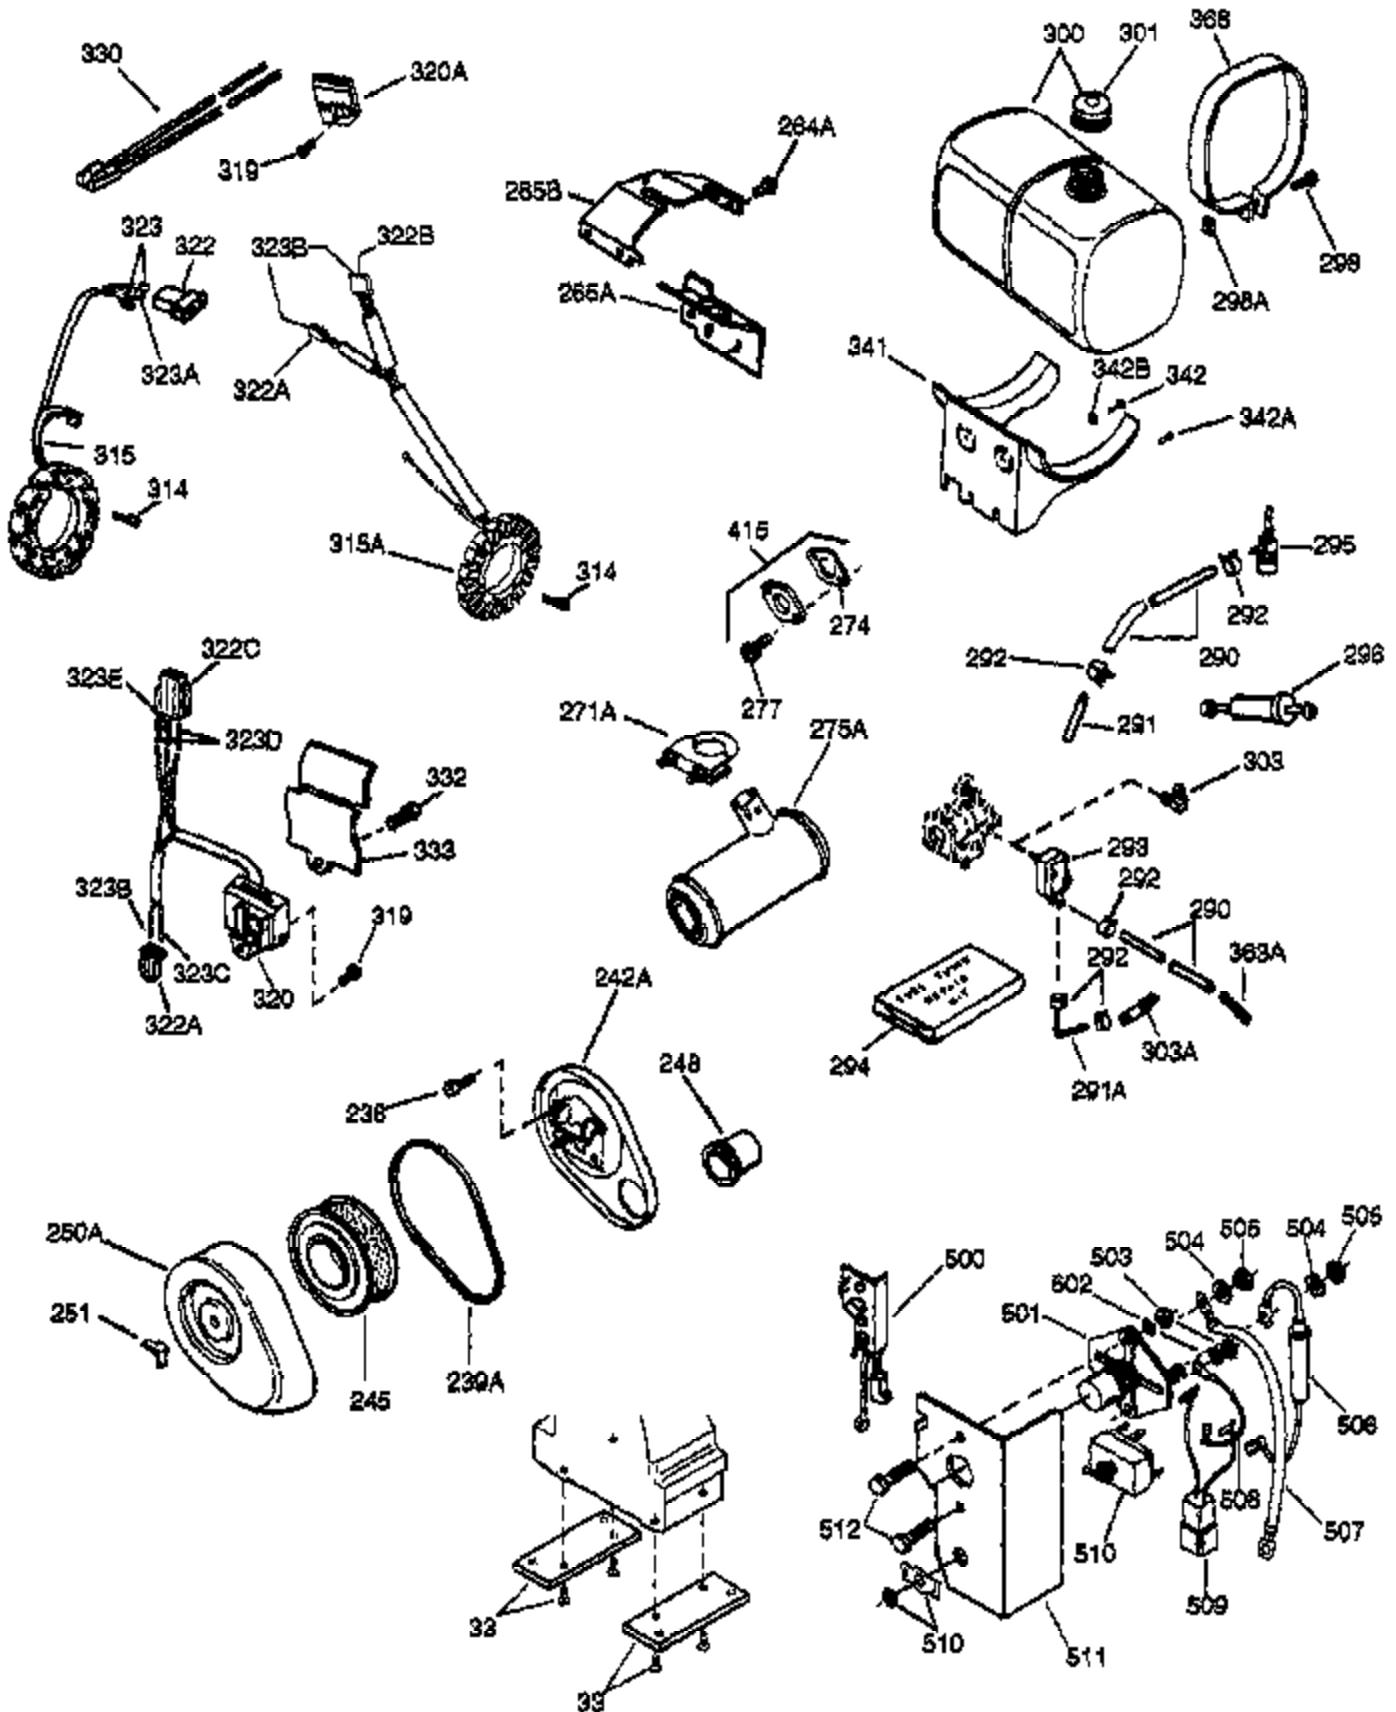

(Page 2 of 2)

IMAGE FILE: ENOH160.2

Ref #	Part Number	Qty	Description
16B	31965	1	Governor Spring Plate
144	33484	3	* "O" Ring (Also Incl. in 401)
238	650399	4	Screw, 10-32 x 5/8"
239A	34197	1	Air Cleaner Gasket
245	32008	1	Air Cleaner Element
248	34194A	1	Air Cleaner Tube
251	650513	1	Wing Nut, 1/4-20
262	650751	1	Screw, 1/4-20 x 7/16"
271A	35732	1	Muffler Clamp
290	29774	1	Fuel Line
291	30705	1	Fuel Line
291A	29774	1	Fuel Line (6.00")
292	26460	6	Fuel Line Clamp
293A	650378	2	Screw, Torx T-30, 5/16-18 x 1-3/32"
293	35807	1	Pulse Pump
294	35791	1	Pulse Pump Repair Kit
295	35857	1	Fuel Shut-Off Valve
296	34279B	1	Fuel Filter (Incl. 292)
303	29634	2	Fuel Fitting
314	650521	2	Screw, 10-32 x 1-1/8"
315	611214	1	Alternator Coil (20Amp)(Incl. 322 - 3 23)
319	651026	1	Screw, 1/4-20 x 1/2"
320	611215	1	Regulator (20 Amp)
322A	610921	1	Connector Body
322	610824	1	Connector Body
323	610922	5	Terminal
366A	32143	1	Muffler Nipple
370G	35274	1	Instruction Decal
500	730198	1	Switch Ass'y
501	34616	1	Starter Switch
502	27513	2	Lock Washer
503	650864	2	Nut, 1/4-20
504	8274	2	Lock Washer
505	650586	2	Nut, 5/16-24
506	34620	1	Wire & Fuse
507	34618	1	Starter Wire
508	34619	1	Ground Wire
509	34617	1	Adapter Cord
510	34615	1	Toggle Switch
511	34614	1	Starter Button Bracket
512	792026	2	Screw, 1/4-20 x 7/8"