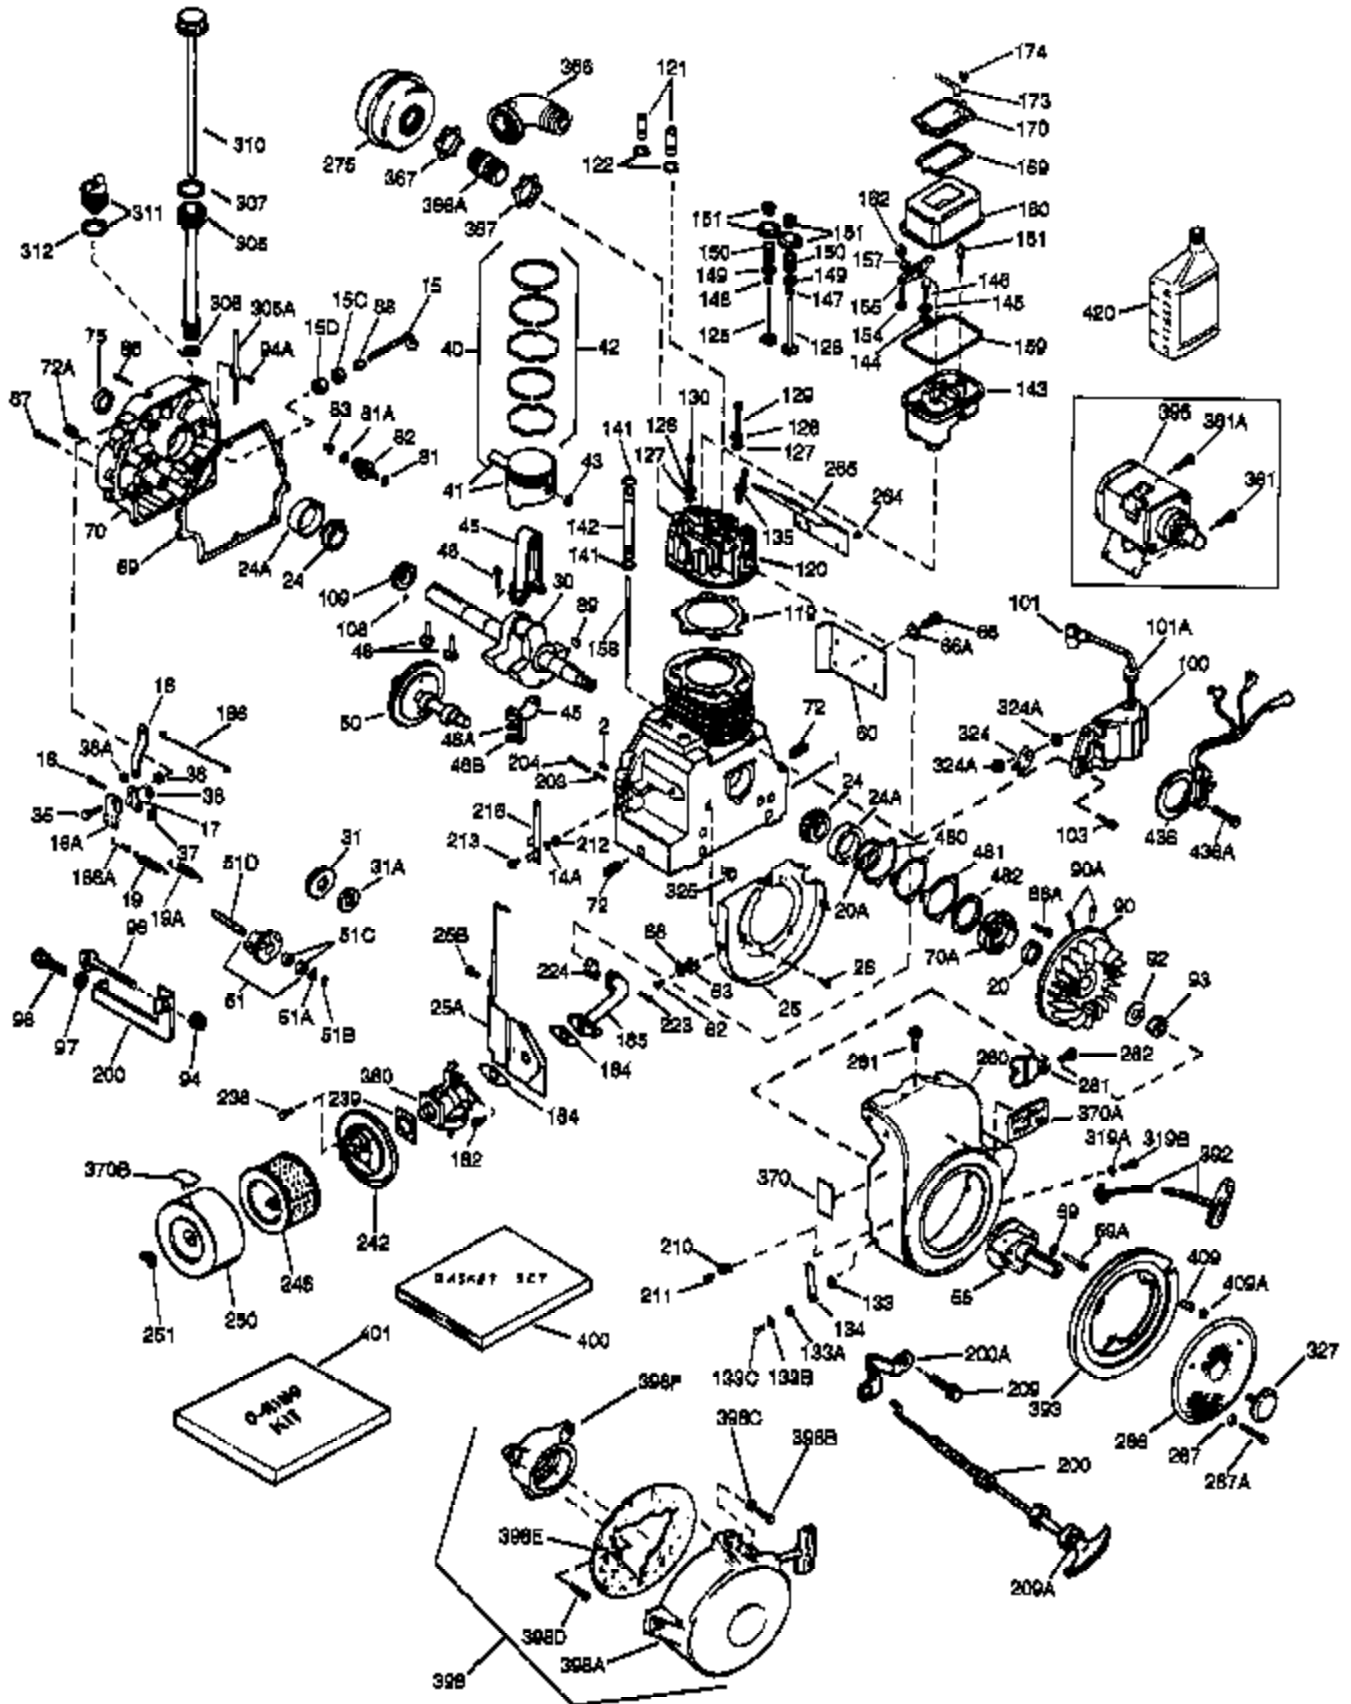

(Page 1 of 2)

IMAGE FILE: ENOH160.2

Ref #	Part Number	Qty	Description
1	34648A	1	Cylinder (Incl. 2, 20, 72 & 72A)
2	27652	2	Dowel Pin
14A	28558	1	Washer
15	32425	1	Governor Rod
15C	34222	1	Needle Bearing
16B	31965	1	Governor Spring Plate
16	31963	1	Governor Lever
17	31964	1	Governor Lever Clamp
18	650544	1	Screw, Torx T-25, 10-24 x 7/8"
19	31967	1	Extension Spring
20A	32599	1	* "O" Ring
20	31950	1	* Oil Seal
24	31932	2	Tapered Roller Bearing
24A	31928	2	Bearing Cup
25	32579	1	Blower Housing Baffle
25B	651031	1	Screw, 1/4-20 x 9/16"
25A	33477A	1	Air Baffle
26	650561	3	Screw, 1/4-20 x 5/8"
30	34402A	1	Crankshaft
35	30312	1	Screw, 10-32 x 1/2"
36	8345	1	Flat Washer
37	7975	1	Lock Nut, 10-24
38A	650518	1	Washer
38	29193	1	Retaining Ring
40	34624	1	Piston, Pin & Ring Set (Std.)
40	34625	1	Piston, Pin & Ring Set (.010" OS)
40	34626	1	Piston, Pin & Ring Set (.020" OS)
41	34629	1	Piston & Pin Ass'y (Std.) (Incl. 43)
41	34630	1	Piston & Pin Ass'y (.010" OS) (Incl. 43)
41	34631	1	Piston & Pin Ass'y (.020" OS) (Incl. 43)
42	34635	1	Ring Set (Std.)
42	34636	1	Ring Set (.010" OS)
42	34637	1	Ring Set (.020" OS)
43	34634	2	Piston Pin Retaining Ring
45	34640	1	Connecting Rod Ass'y (Incl.46 - 46B)
45	35243	1	Connecting Rod Ass'y (.010" US)(Incl. 46-46B)
45	35244	1	Connecting Rod Ass'y (.020" US)(Incl. 46-46B)
46	32077	2	Connecting Rod Bolt
46B	28264	2	Nut
46A	26073	2	Washer
48	33472	2	Valve Lifter
50	34752	1	Camshaft (MCR)
60	33479	1	Blower Housing Extension
66	30063	2	Screw, Torx T-30, 1/4-20 x 1/2"
69	31956B	1	* Cylinder Cover Gasket
70A	32577	1	Cylinder Cover (See Ref. #'s 480-482)
70	34221	1	Cylinder Cover (Incl. 15,15C,15D,36,3 8,75,88)
72	31927	2	Oil Drain Plug
72A	28534	1	Oil Drain Plug
75	31950	1	Oil Seal
81A	650745	1	Washer
81	30590A	1	Washer
82	34751	1	Governor Gear Ass'y
83	35322	1	Governor Spool
86	650588	1	Screw, 1/4-20 x 2"
86A	792028	3	Screw, 5/16-18 x 7/8"
87	650451	8	Screw, 1/4-20 x 1"
88	32426	1	Spacer