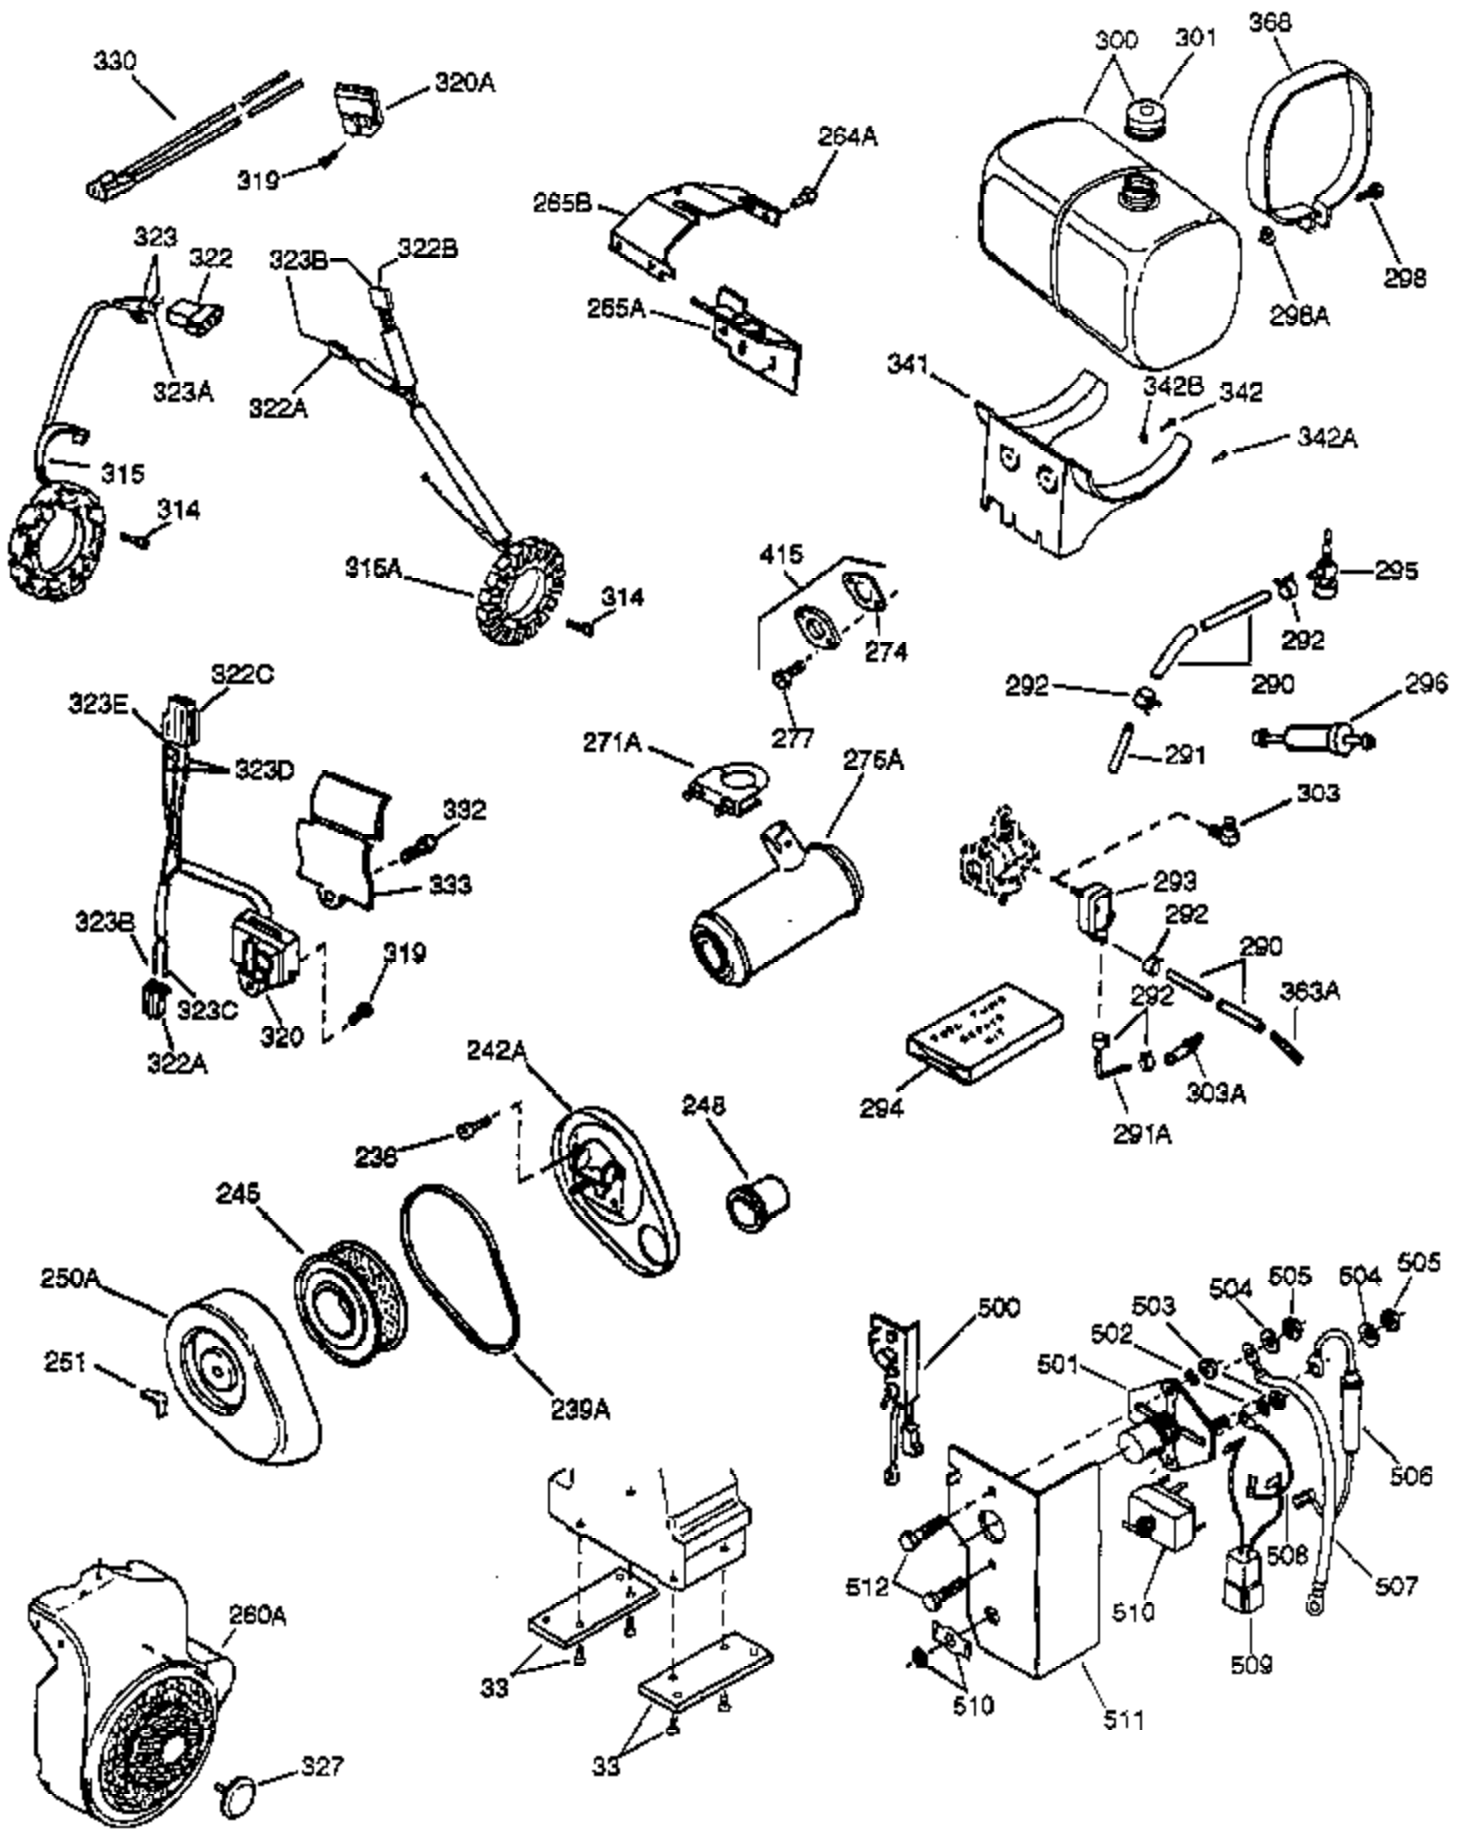

Ref #	Part Number	Qty	Description
238	650399	4	Screw, 10-32 x 5/8"
245	32008	1	Air Cleaner Element
251	650513	1	Wing Nut, 1/4-20
262	650751	1	Screw, 1/4-20 x 7/16"
271A	35732	1	Muffler Clamp
290	30962	1	Fuel Line
291	29774	1	Fuel Line
292	26460	4	Fuel Line Clamp
295	29683	1	Fuel Shut-Off Valve
296	34279B	1	Fuel Filter
298A	650456	2	Lock Nut, 1/4-20
298	650488	2	Screw, 1/4-20 x 1-1/4"
300	33979	1	Fuel Tank (Incl. 301)
301	410144B	1	Fuel Cap
303	28566	1	Fuel Fitting
319	8274	1	Lock Washer
332	650650	1	Screw, 10-16 x 3/8"
333	34276	1	Regulator Cover
341	33978	1	Fuel Tank Bracket
342B	650787	2	Washer
342A	650785	2	Screw, 5/16-18 x 5/8"
342	650786	2	Screw, 1/4-20 x 5/8"
368	33980	2	Fuel Tank Strap
370D	35274	1	Caution Decal