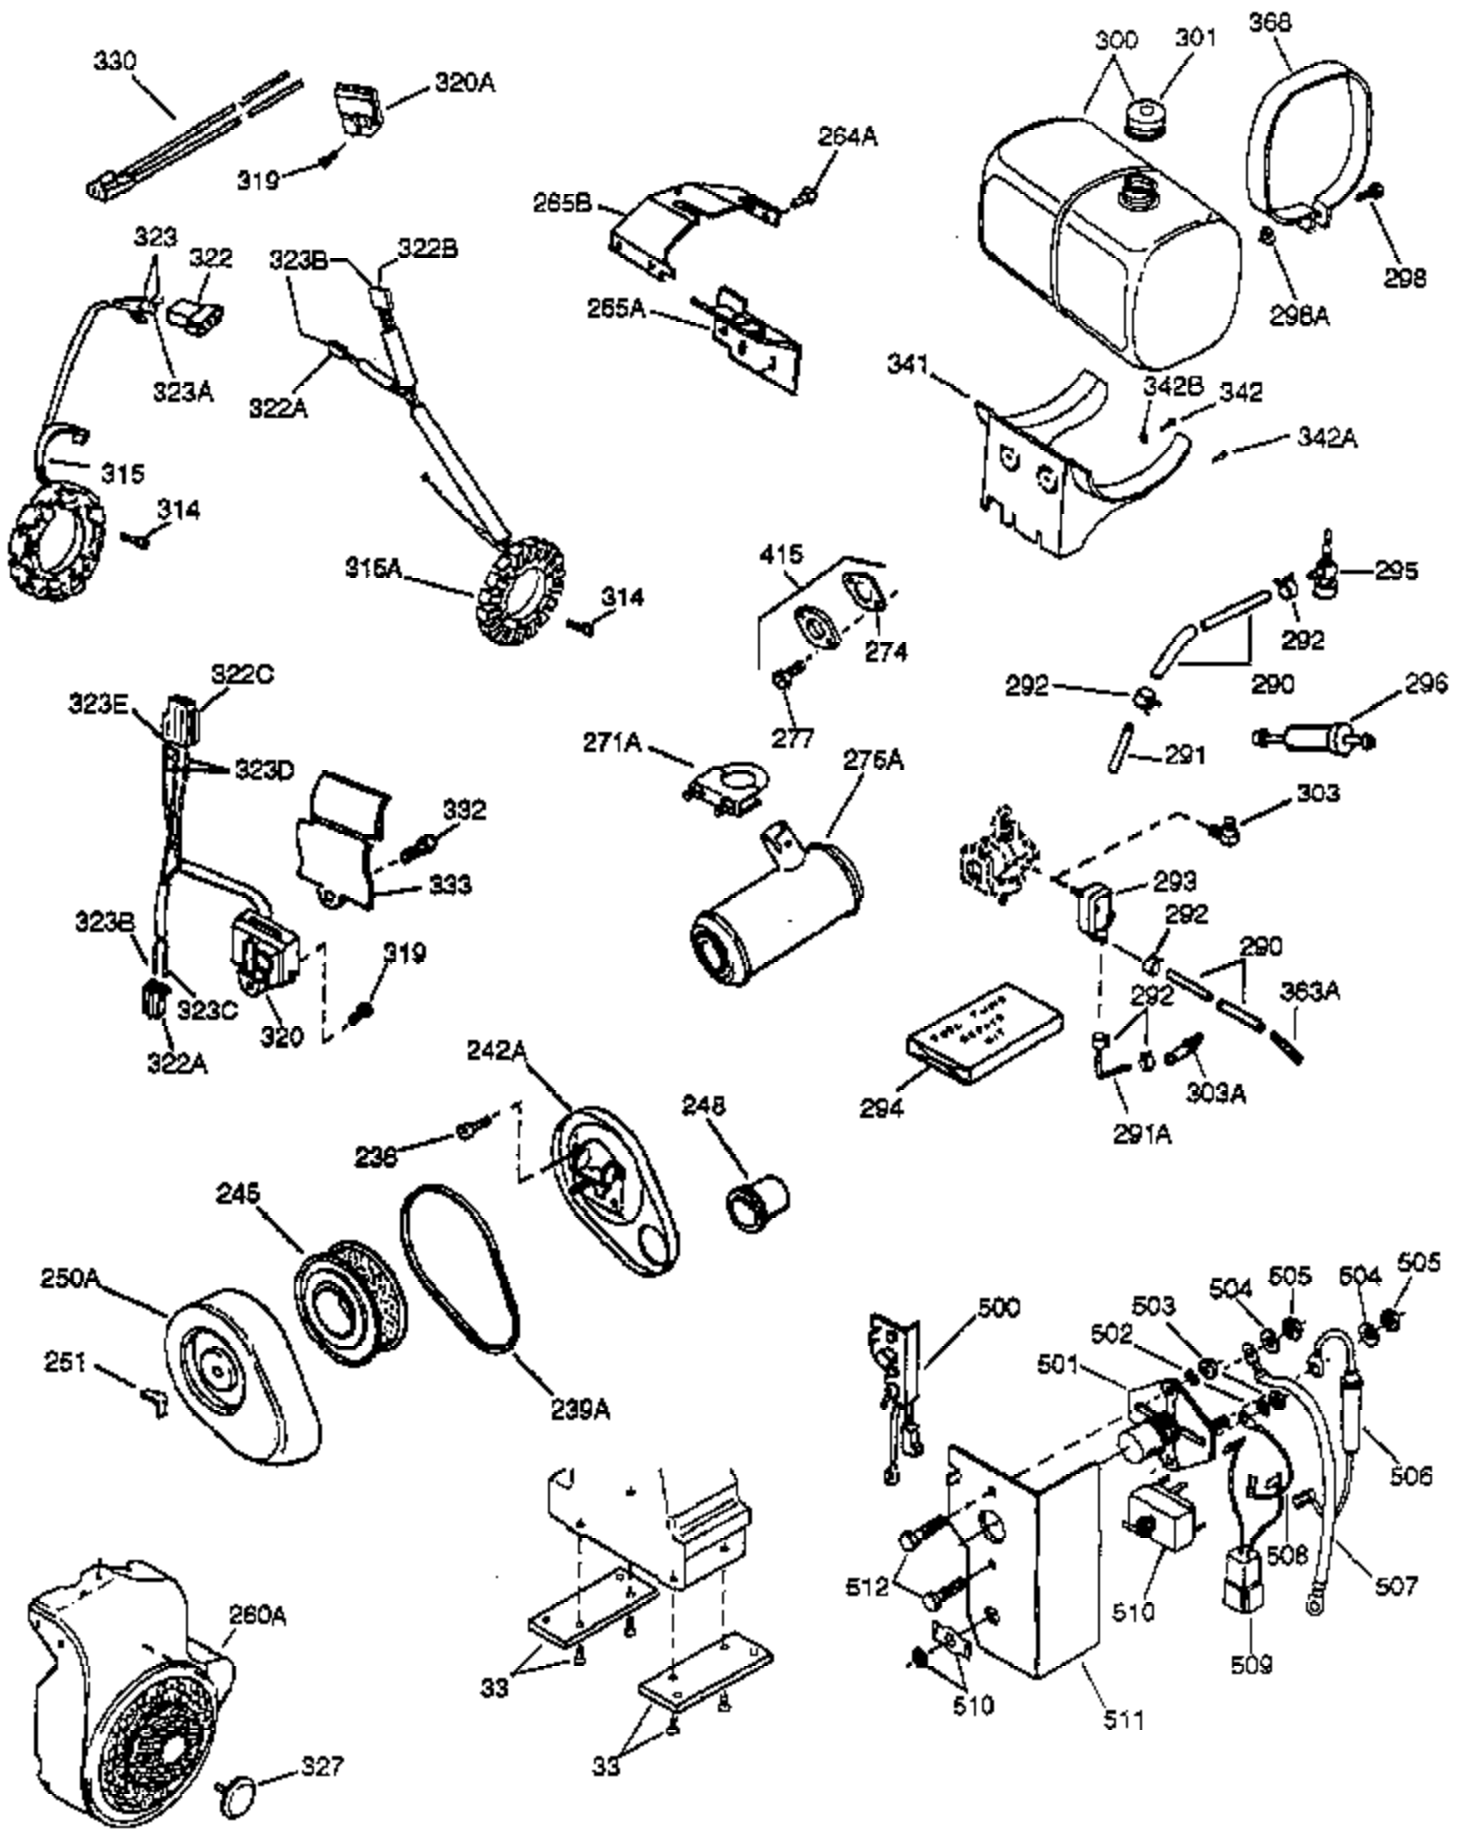

Ref #	Part Number	Qty	Description
238	650399	4	Screw, 10-32 x 5/8"
245	32008	1	Air Cleaner Element
251	650513	1	Wing Nut, 1/4-20
262	650751	1	Screw, 1/4-20 x 7/16"
271A	35732	1	Muffler Clamp
290	30962	1	Fuel Line
291	29774	1	Fuel Line
292	26460	4	Fuel Line Clamp
295	29683	1	Fuel Shut-Off Valve
296	34279B	1	Fuel Filter (Incl. 292)
298A	650456	2	Lock Nut, 1/4-20
298	650488	2	Screw, 1/4-20 x 1-1/4"
300	33979	1	Fuel Tank (Incl. 301)
301	410144B	1	Fuel Cap
303	28566	1	Fuel Fitting
319	8274	1	Lock Washer
332	650650	1	Screw, 10-16 x 3/8"
333	34276	1	Regulator Cover
341	33978	1	Fuel Tank Bracket
342B	650787	2	Washer
342	650786	2	Screw, 1/4-20 x 5/8"
342A	650785	2	Screw, 5/16-18 x 5/8"
368	33980	2	Fuel Tank Strap